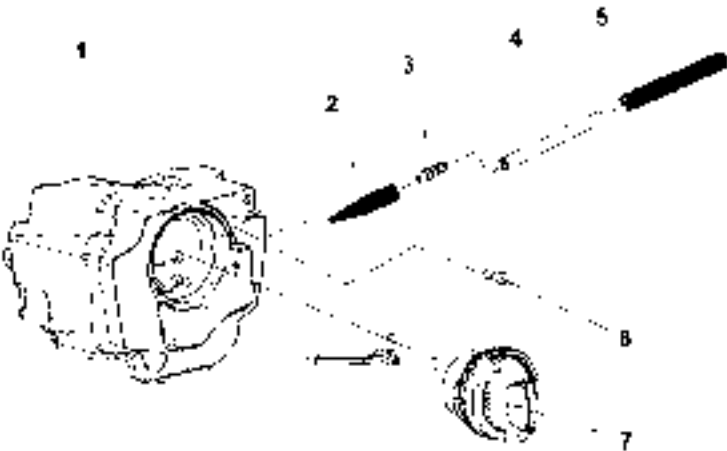

A 120i
OIL TANK

OIL TANK

120i, 967098201,967098202,967098203, 967098101,967098102, 2018-02

Ref	Part No	Description	Remark	QTY KIT
1	582 73 46-01	TANK ASSY		1
2	582 14 86-01	SPRING		1
3	574 80 09-01	TUBE		1
4	585 56 66-01	OIL HOSE		1
5	581 99 01-01	SPRING PIN		1
6	575 48 45-01	VALVE NIPPLE		1
7	522 62 00-03	TANK CAP ASSY		1