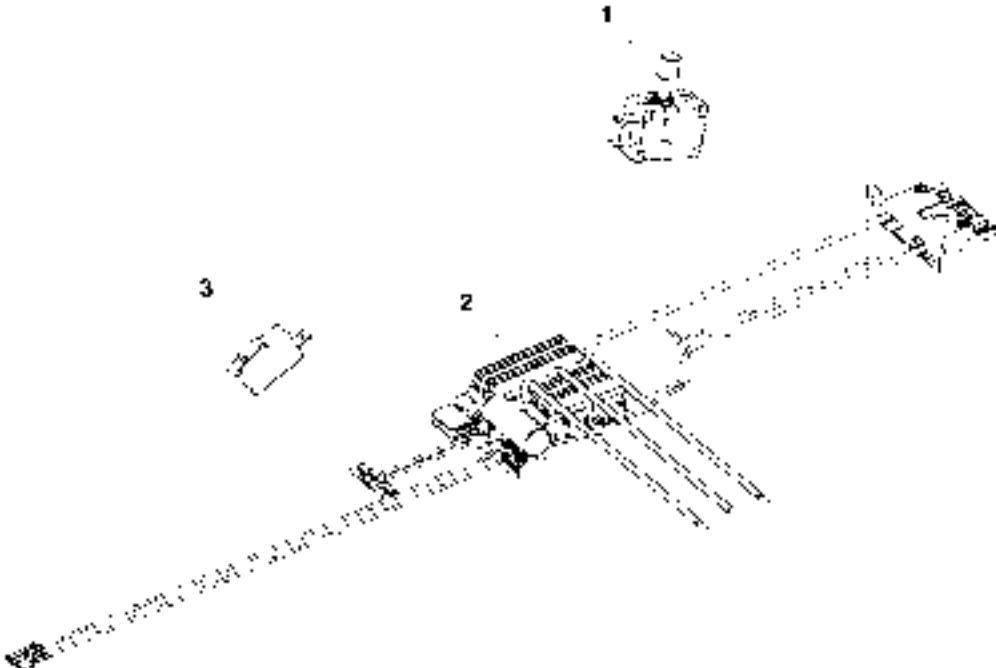

F 120i
ELECTRICAL

ELECTRICAL

120i, 967098201,967098202,967098203, 967098101,967098102, 2018-02

Ref	Part No	Description	Remark	QTY KIT
1	591 15 70-01	SWITCH		1
2	582 40 59-05	CONTROL UNIT		1
3	591 15 71-01	MICRO SWITCH		1