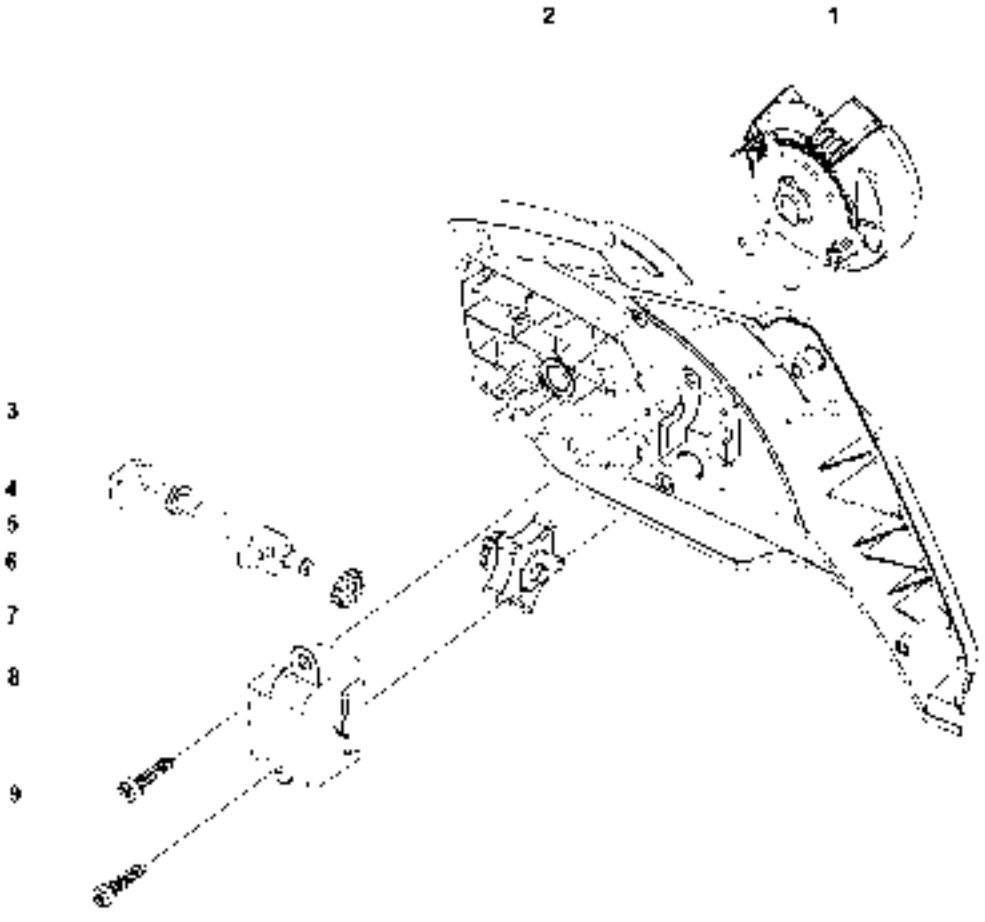

# SPARE PARTS LIST

## CHAIN SAWS

120i, 967098201,967098202,967098203,  
967098101,967098102, 2018-02

**D** 120i  
CLUTCH COVER

## CLUTCH COVER

120i, 967098201,967098202,967098203, 967098101,967098102, 2018-02

Ref	Part No	Description	Remark	QTY KIT
1	591 47 11-01	KNOB		1
2	585 59 32-01	CLUTCH COVER		1
3	578 77 65-01	CHAIN TENSIONER		1
4	585 59 40-01	SLEEVE		1
5	585 59 39-01	SHAFT		1
6	585 59 37-01	PLATE		1
7	585 59 35-01	PINION		1
8	585 59 34-01	COVER		1
9	585 81 90-01	SCREW		2