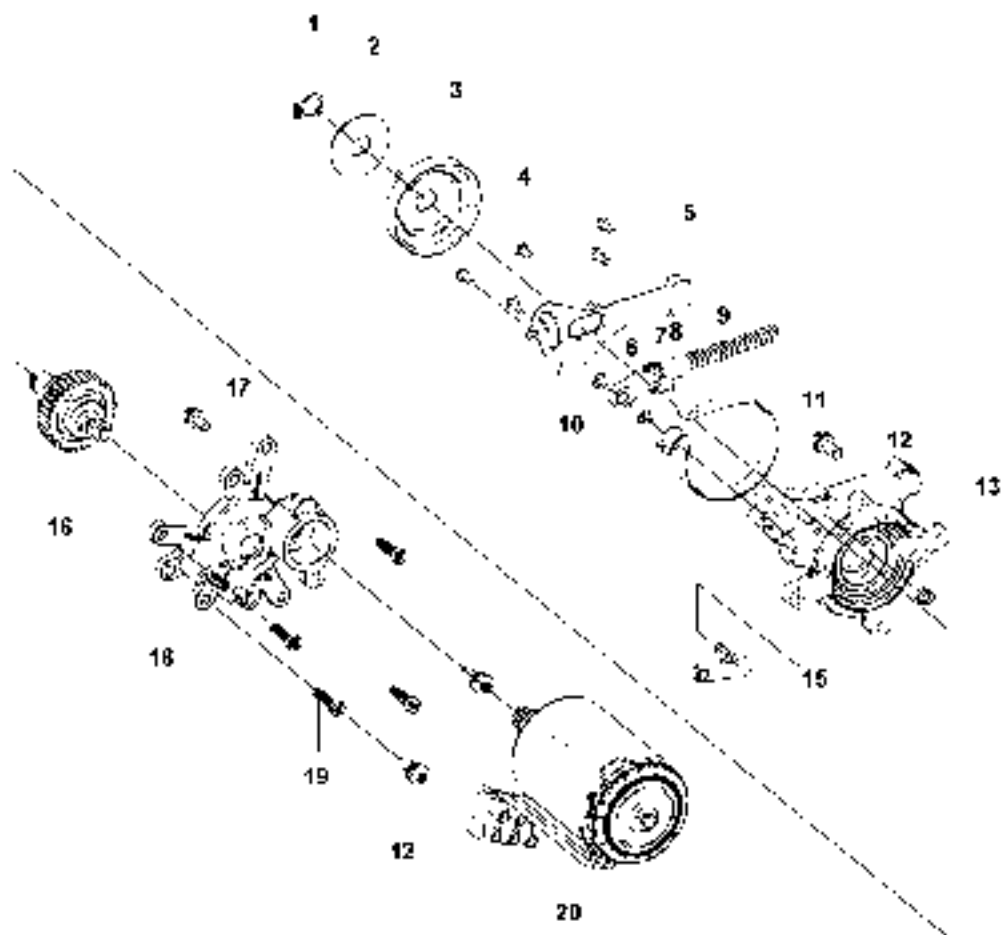

## CHAIN SAWS

120i, 967098201,967098202,967098203,  
967098101,967098102, 2018-02

**D** 120i  
CLUTCH COVER

## CLUTCH COVER

120i, 967098201,967098202,967098203, 967098101,967098102, 2018-02

Ref	Part No	Description	Remark	QTY KIT
1	591 47 11-01	KNOB		1
2	585 59 32-01	CLUTCH COVER		1
3	578 77 65-01	CHAIN TENSIONER		1
4	585 59 40-01	SLEEVE		1
5	585 59 39-01	SHAFT		1
6	585 59 37-01	PLATE		1
7	585 59 35-01	PINION		1
8	585 59 34-01	COVER		1
9	585 81 90-01	SCREW		2

## GEAR BOX

120i, 967098201,967098202,967098203, 967098101,967098102, 2018-02

Ref	Part No	Description	Remark	QTY KIT
1	574 79 77-01	LOCKING RING		1
2	585 60 20-01	WASHER		1
3	585 58 96-01	SPROCKET	"3/8""-6T"	1
4	586 90 30-01	SCREW		5
5	585 58 97-01	COVER PLATE		9
6	585 60 35-01	PLATE		1
7	586 90 26-01	PEN		2
8	585 59 44-01	PLATE		1
9	585 59 05-01	BRAKE SPRING		1
10	587 37 77-01	CLAMP		2
11	585 59 03-01	BRAKE BAND		1
12	586 90 28-01	SCREW		4
13	582 48 68-01	GEARBOX		1
14	586 90 27-01	NUT		1
15	582 48 87-01	DRIVE LINK		1
16	591 38 89-01	SHAFT		1
17	585 94 44-02	SCREW		2
18	591 07 39-01	GEARBOX		1
19	585 81 90-02	SCREW		4
20	591 09 07-01	MOTOR		1