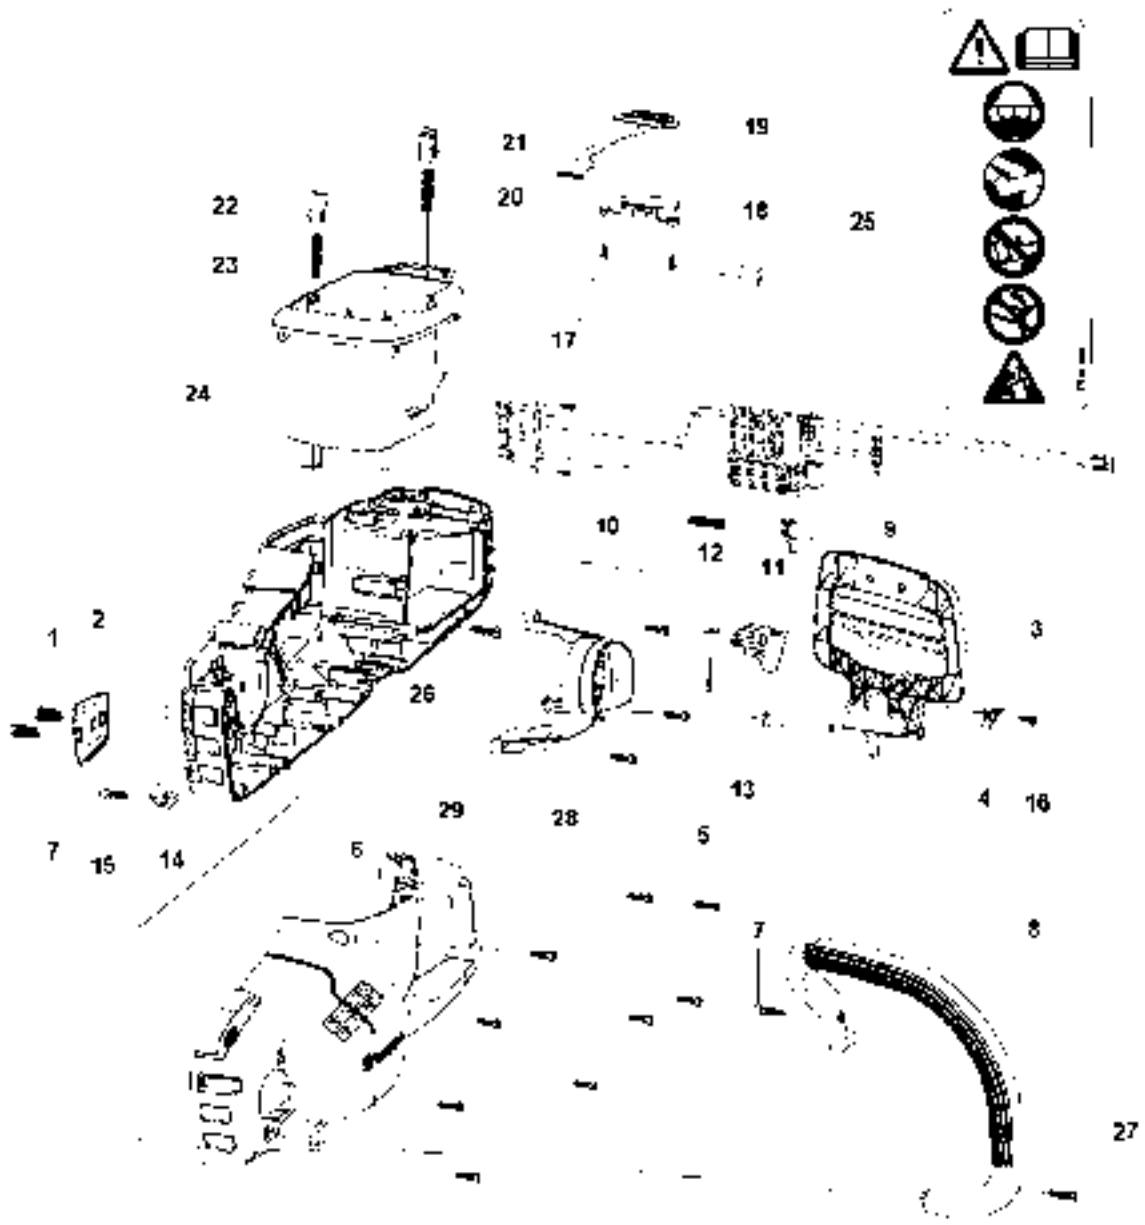

E2 120i
HOUSING

HIGHER THAN S/N

HOUSING

120i, 967098201,967098202,967098203, 967098101,967098102, 2018-02

Ref	Part No	Description	Remark	QTY KIT
1	587 42 66-01	SCREW		2
2	85602701	TBD		1
3	585 58 13-01	BRAKE		1
4	587 60 01-01	SPRING		1
5	585 81 90-02	SCREW		9
6	588 16 25-02	HOUSING		1
7	585 59 25-01	SCREW		2
8	585 59 02-01	FRONT HANDLE		1
9	585 59 00-01	BUTTON		1
10	585 59 01-01	SPRING		1
11	585 58 98-01	TRIGGER		1
12	585 58 93-01	LEVER		1
13	585 93 19-01	PIVOT		1
14	585 56 68-02	HOUSING		1
15	505 28 85-01	CHAIN CATCHER		1
16	575 30 98-02	SCREW		1
17	585 81 89-01	SCREW		4
18	585 59 23-01	BRACKET		1
19	582 54 15-01	KEYPAD		1
20	585 63 62-01	SPRING		1
21	577 99 66-01	PUSH BUTTON		1
22	585 63 60-01	PUSH BUTTON		1
23	585 63 66-01	SPRING		1
24	585 59 30-01	BATTERY BOX		1
25	577 84 43-01	DECAL		1
26	582 71 22-01	SCREW		1
27	574 22 39-01	SCREW		1
28	585 81 90-01	SCREW		3
29	591 07 38-01	COVER		1