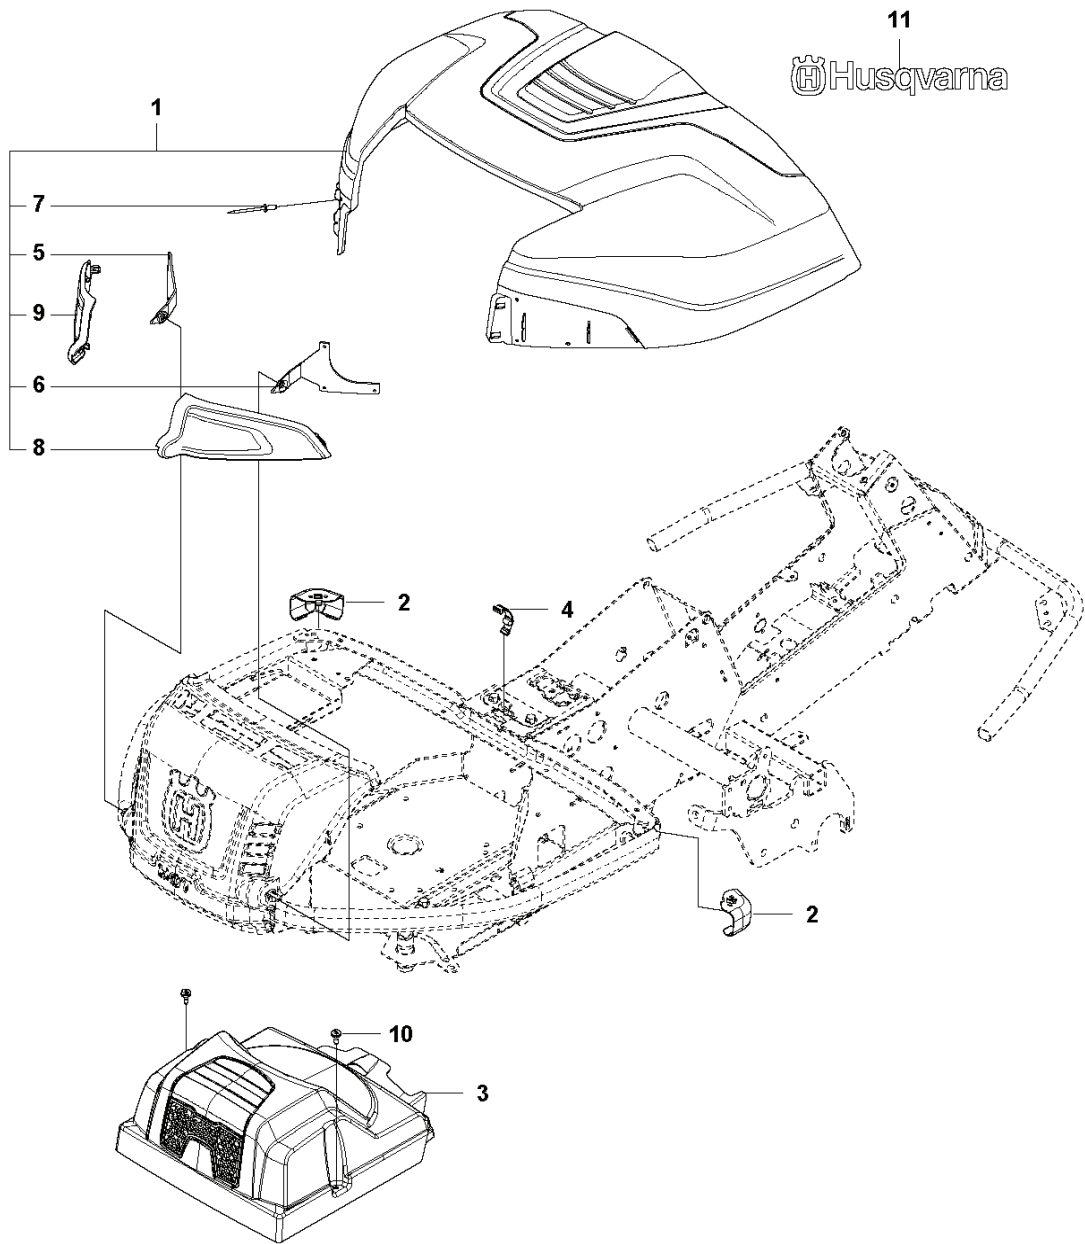

COVER - 1

RIDERS

PXM_REF	PXM_PARTNO	ОПИСАНИЕ	PXM_REMARK	КОЛ-ВО
1	577614702	ENGINE HOOD ASSY		1
2	577903301	Заглушка		2
3	578261304	TRANSMISSION COVER		1
4	588462803	SNAP LOCKING		1
5	578113701	HINGE		1 1
6	578113702	HINGE		1 1
7	722795402	Заклепка рулетки 1 шт.		6 1
8	577612602	КРЫШКА		1 1
9	577612601	КРЫШКА		1 1
10	574856201	SCREW		2
11	577062001	Наклейка		2 1