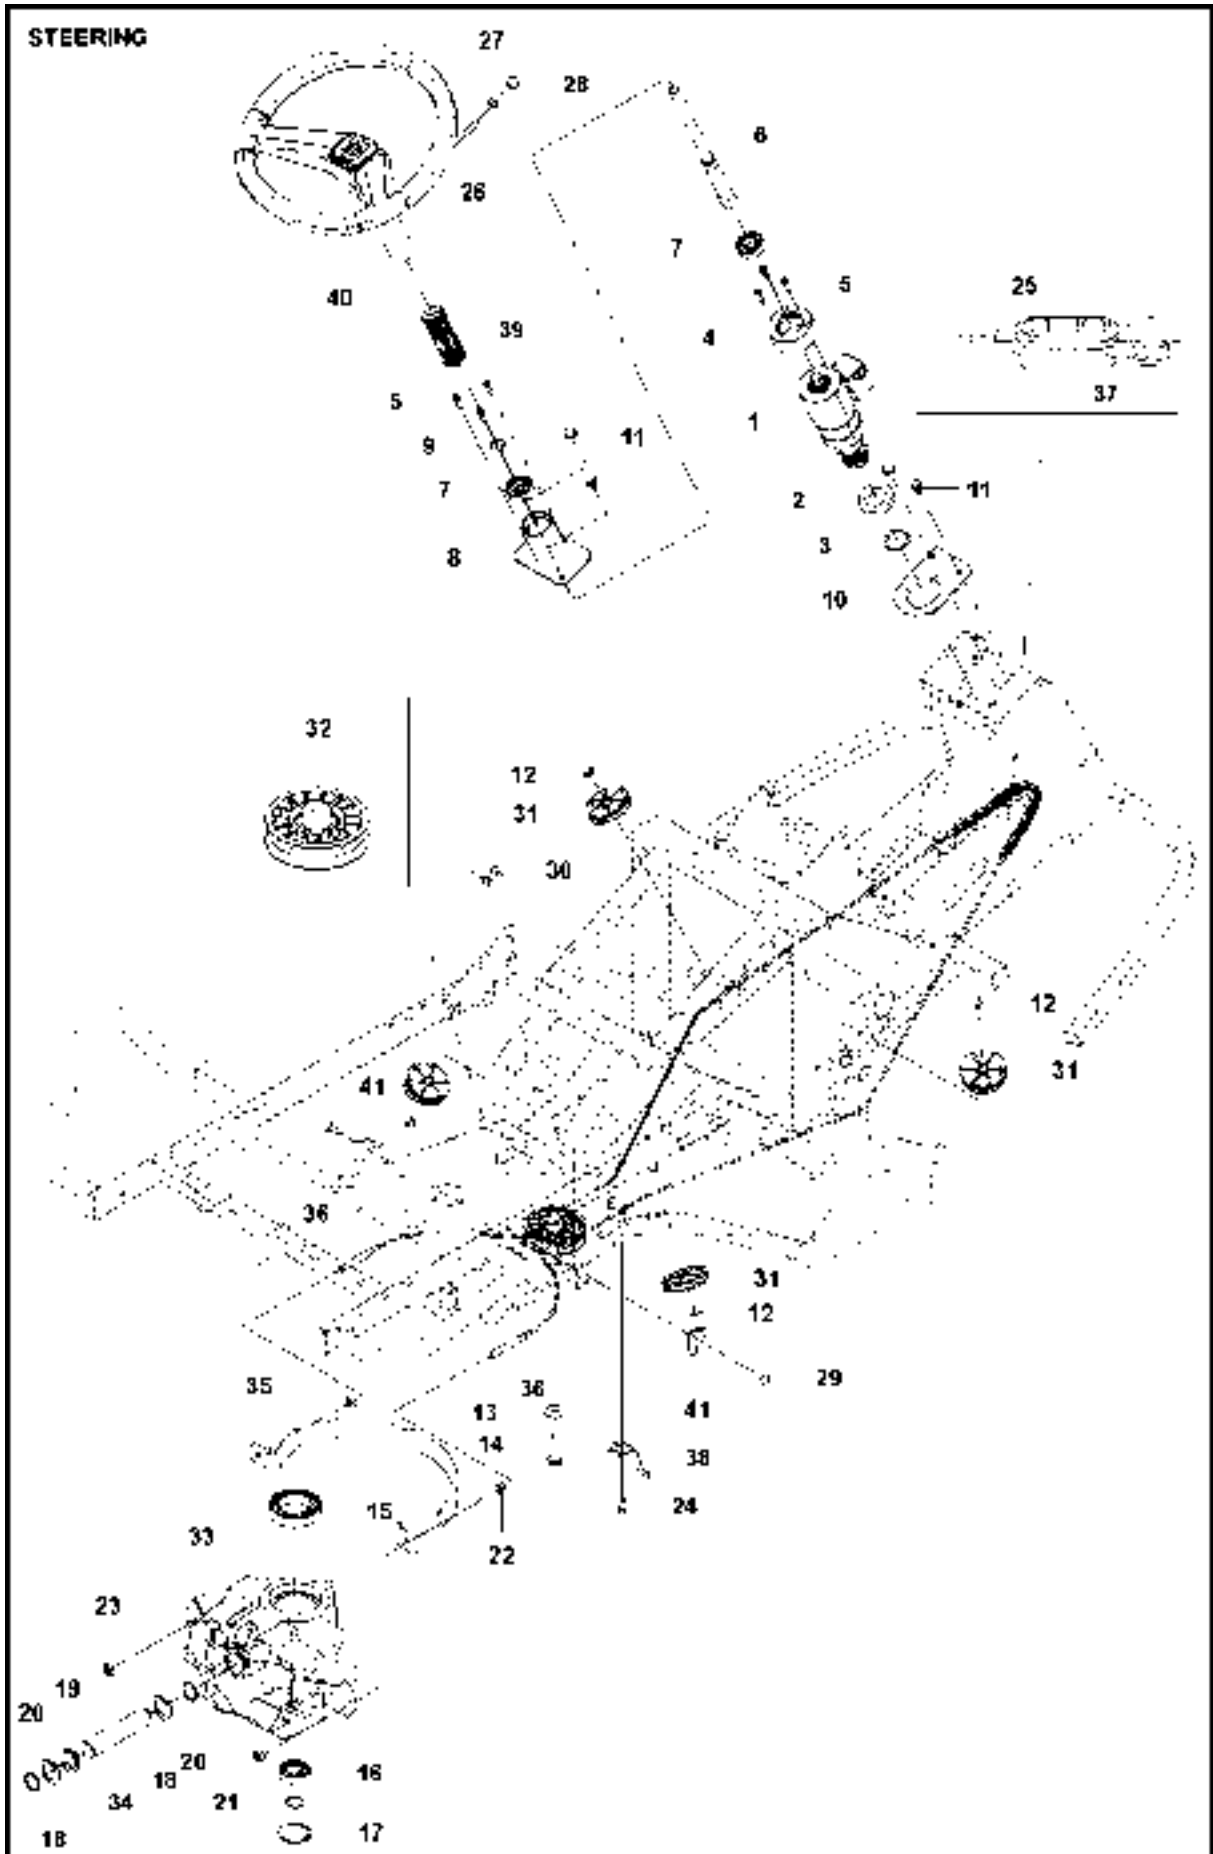

STEERING

RC 320Ts AWD, 967628802

Ref	Part No	Description	Remark	QTY KIT
1	535 45 71-03	COMFORT STEERING		1
2	535 42 78-01	BALL BEARING		1
3	735 31 33-00	CIRCLIP		1
4	578 15 05-01	BEARING HOUSING		1
5	725 53 70-01	SCREW IHSCM		6
6	578 12 98-01	STEERING ROD		1
7	738 21 04-04	BALL BEARING		1
8	578 15 09-01	BEARING SUPPORT		1
9	735 31 22-00	CIRCLIP		1
10	504 53 82-01	BEARING CAGE		1
11	506 57 01-04	SCREW EHHFM		4
12	735 31 14-20	E-CLIP		4
13	734 11 74-41	WASHER		1
14	506 67 54-03	SCREW EHHFM		1
15	738 21 10-04	BALL BEARING		1
16	738 21 05-04	BALL BEARING		1
17	735 31 40-10	CIRCLIP		1
18	582 10 46-01	WASHER		2
19	740 68 15-21	V-RING		1
20	735 31 28-00	CIRCLIP		2
21	735 31 26-00	CIRCLIP		1
22	731 23 20-51	HEXAGON NUT		2
23	732 21 20-51	NUT		2
24	725 23 64-61	SCREW EHHFT		1
25	506 55 47-01	LINKAGE		2
26	728 74 55-05	SCREW IHSETM		1
27	731 23 18-01	HEXAGON NUT		1
28	544 43 32-01	PROTECTIVE COVER		1
29	727 63 72-51	SCREW		2
30	576 64 57-03	NUT FLANGE		2
31	506 52 24-01	STARTER PULLEY		4
32	576 49 25-03	PULLEY		1
33	501 67 94-01	SPINDLE		1
34	535 46 30-02	SWING AXLE		1
35	582 17 86-01	WIRE GUIDE		1
36	501 60 48-05	CABLE ASSY		2
37	506 55 46-14	CHAIN		1
38	588 97 47-01	WIRE GUIDE		1
39	587 08 09-01	DRIVER		1
40	577 96 04-01	STEERING WHEEL		1
41	582 38 45-01	BRACKET		2