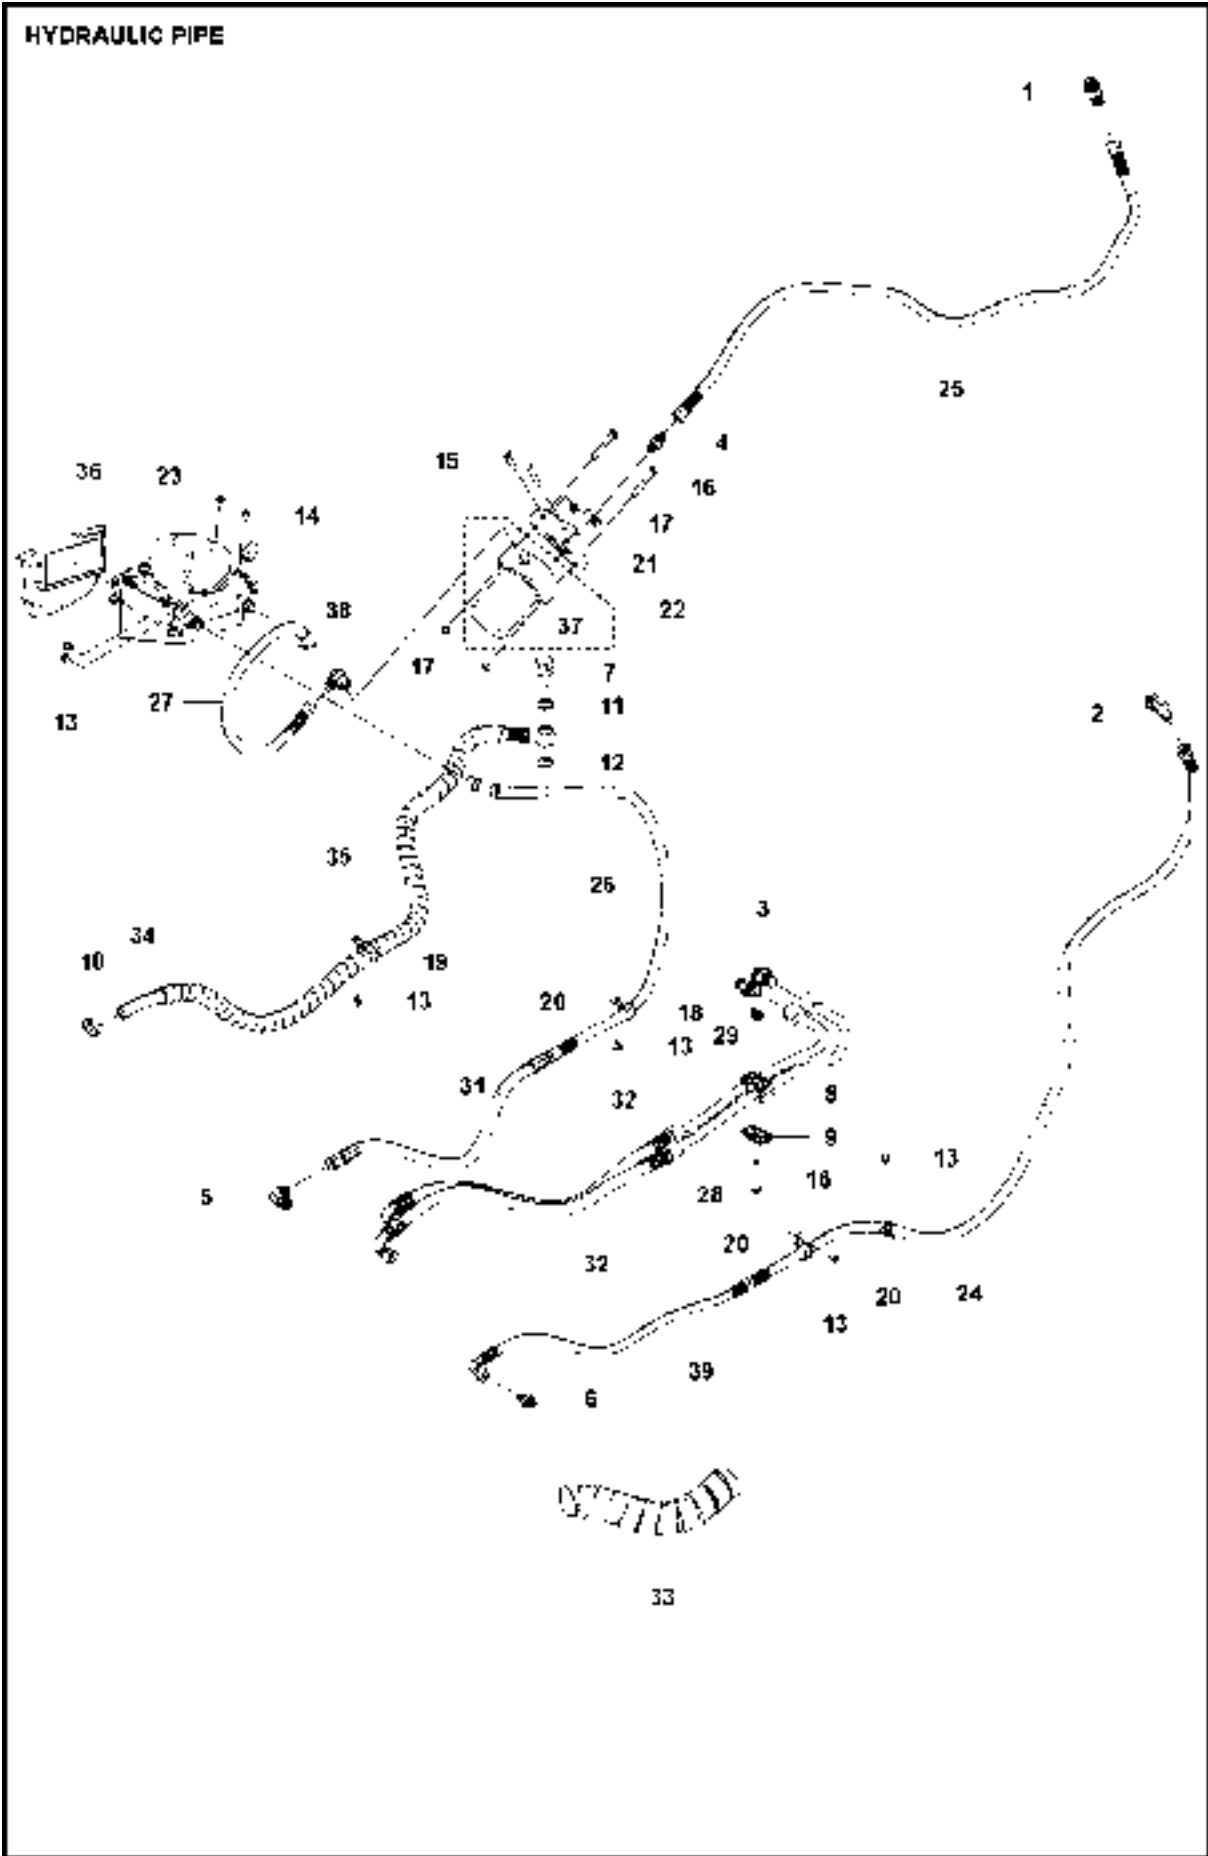

HYDRAULIC PIPE

RC 320Ts AWD, 967628802

Ref	Part No	Description	Remark	QTY KIT
1	535 42 69-01	PIPE FITTING		1
2	535 43 73-01	PIPE FITTING		2
3	535 42 68-06	PIPE FITTING		2
4	535 42 68-01	PIPE FITTING		1
5	535 43 73-05	PIPE FITTING		1
6	535 42 68-05	PIPE FITTING		1
7	544 02 05-01	PIPE FITTING		1
8	544 37 33-02	PIPE CLAMP		1
9	544 37 38-02	COVER PLATE		1
10	505 13 11-01	HOSE CLAMP		1
11	544 01 00-01	GASKET		1
12	544 01 00-03	GASKET		2
13	725 23 64-61	SCREW EHHFT		6
14	535 47 52-12	SCREW EHHFM		2
15	725 24 60-71	SCREW EHHM		2
16	506 57 01-07	SCREW EHHFM		3
17	732 21 18-01	LOCK NUT		4
18	544 81 17-01	CAGE NUT		1
19	574 53 12-01	HOSE CLAMP		1
20	574 53 12-03	HOSE CLAMP		3
21	588 97 95-01	BRACKET		1
22	580 65 33-01	FILTER UNIT		1
23	505 45 90-01	OIL COOLER		1
24	501 08 73-01	HOSE ASSY		1
25	501 08 73-02	HOSE ASSY		1
26	501 08 76-01	HYDRAULIC HOSE		1
27	501 08 76-02	HYDRAULIC HOSE		1
28	588 88 72-01	HYDRAULIC PIPE		1
29	588 88 70-01	HYDRAULIC PIPE		1
31	575 41 53-01	HYDRAULIC HOSE		1
32	544 45 64-01	HYDRAULIC HOSE		2
33	544 02 66-03	HOSE GUARD		1
34	578 29 50-04	HYDRAULIC HOSE		1
35	544 02 66-07	HOSE GUARD		1
36	589 22 75-01	AIR INTAKE		1
37	574 86 71-01	OIL FILTER		1
38	535 43 73-01	PIPE FITTING		1
39	535 45 03-02	HYDRAULIC HOSE		1