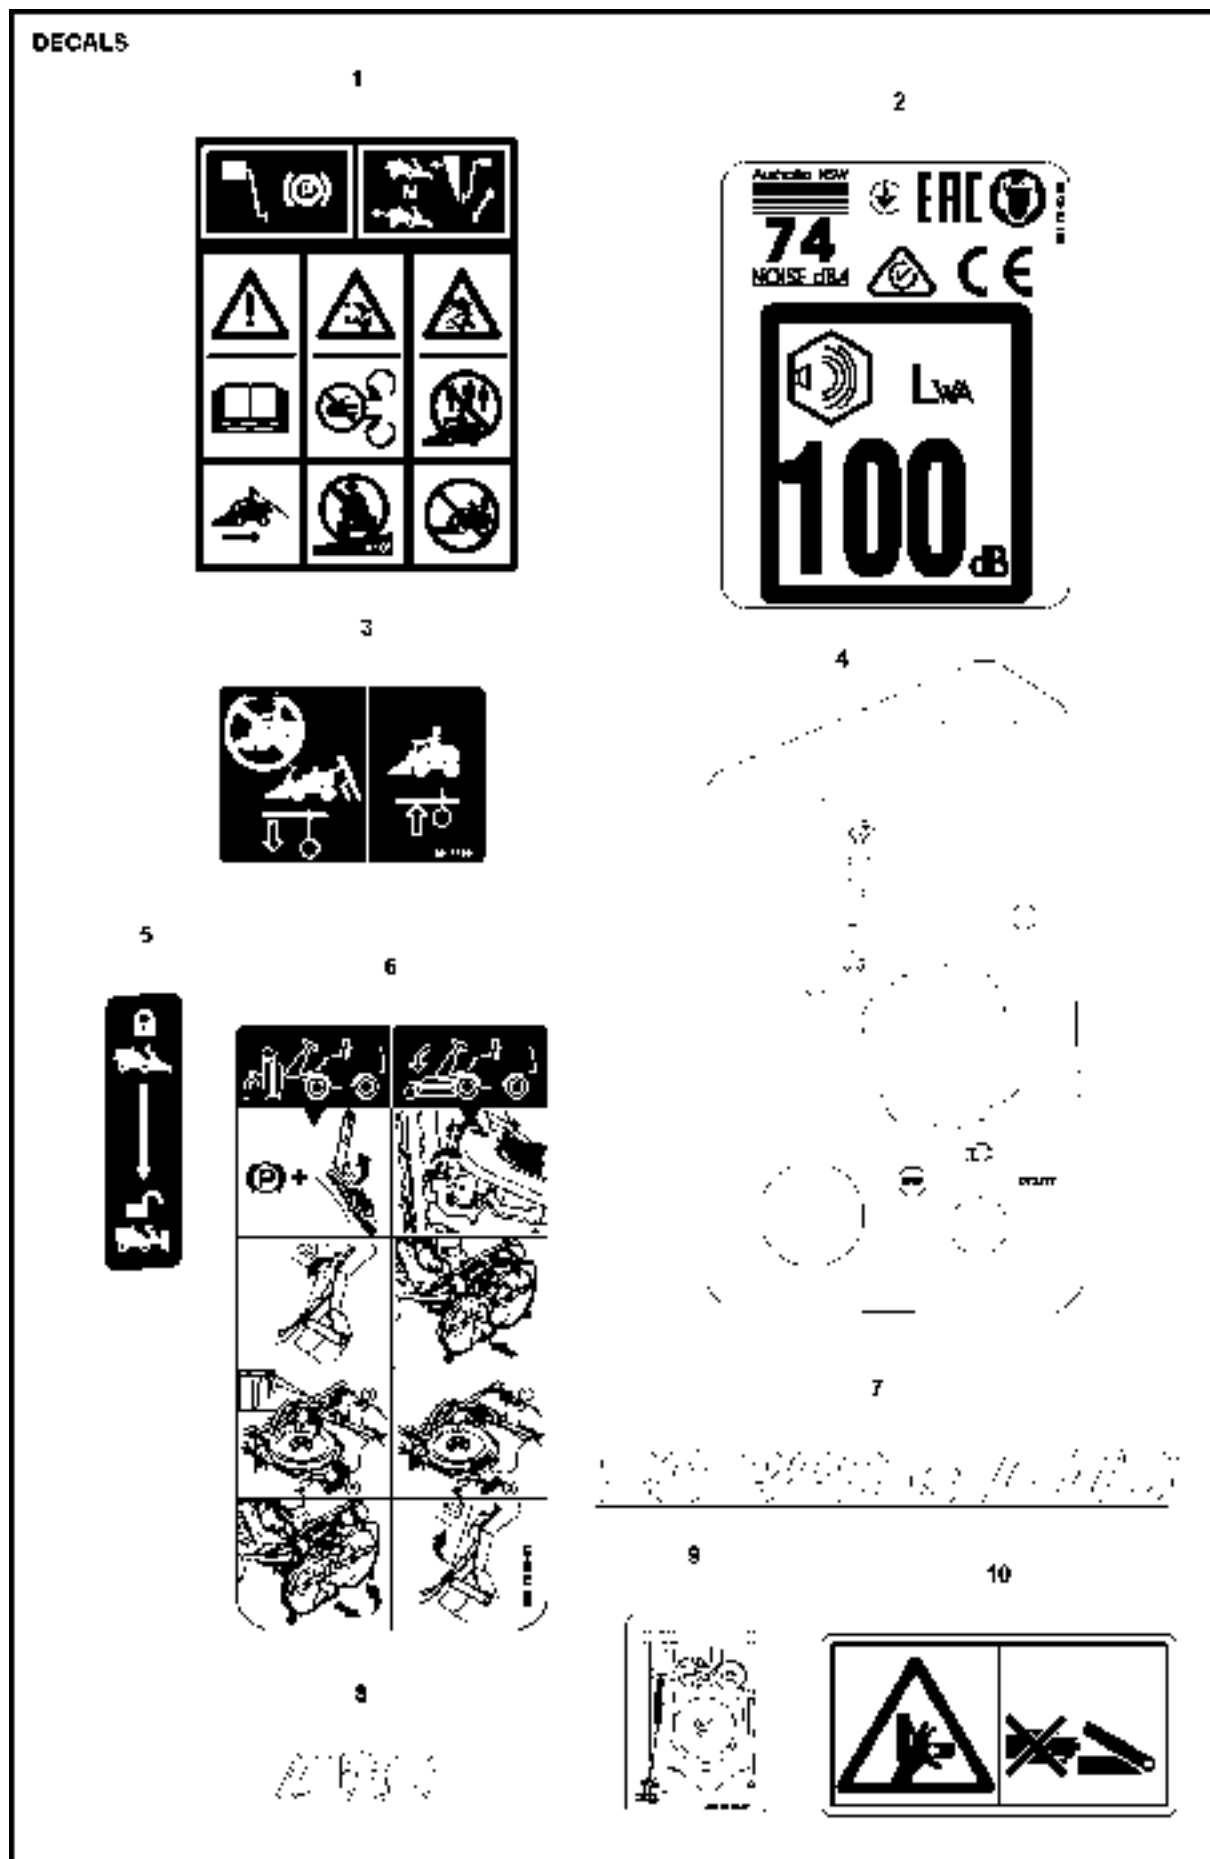

DECALS

RC 320Ts AWD, 967628802

Ref	Part No	Description	Remark	QTY KIT
1	582 57 00-01	LABEL		1
2	581 78 40-06	LABEL		1
3	544 21 14-01	LABEL		2
4	589 74 02-01	DECAL		1
5	582 57 01-01	LABEL		1
6	589 73 52-01	DECAL		1
7	578 36 45-16	DECAL		2
8	579 09 15-01	DECAL		2
9	590 45 92-01	LABEL		1
10	580 71 29-01	LABEL		1