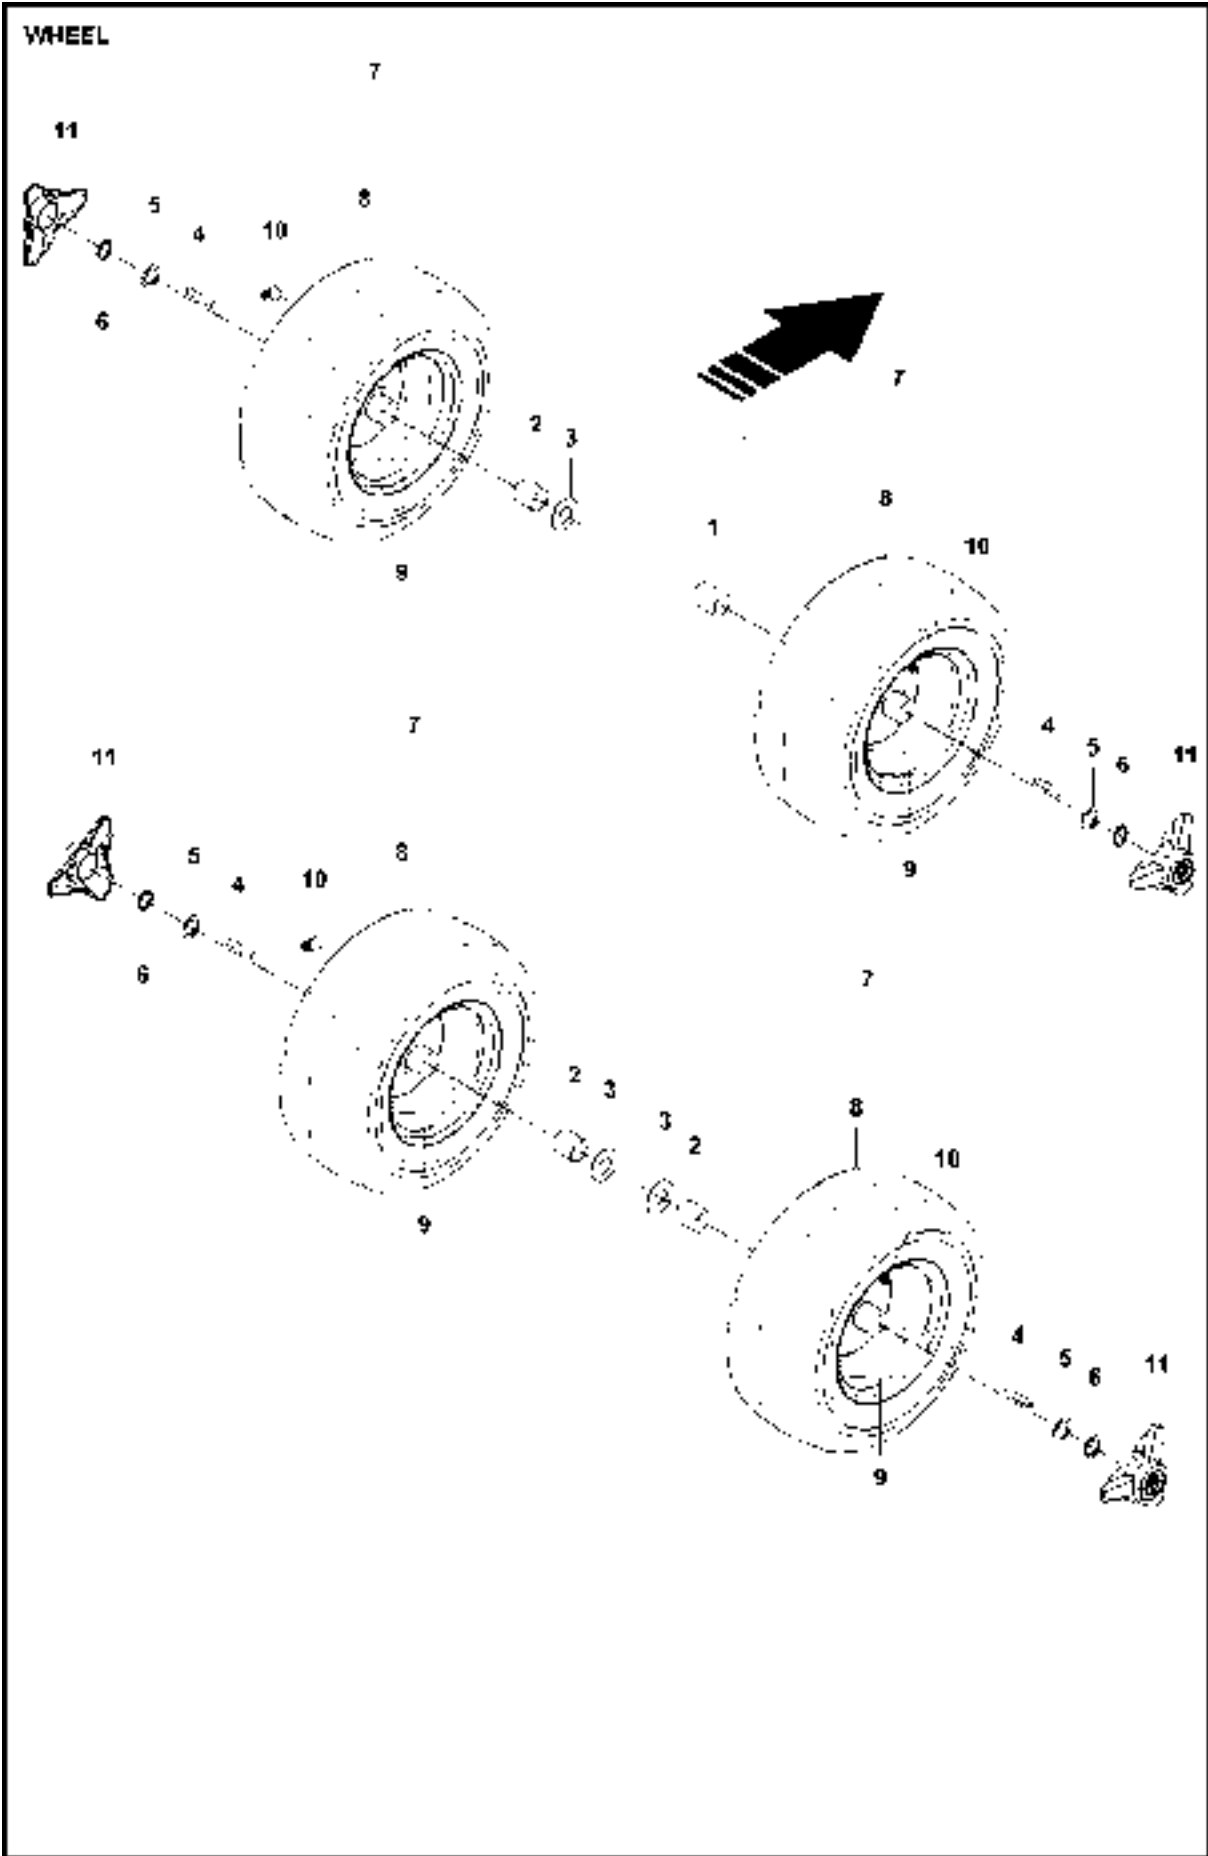

WHEELS & TIRES

RC 320Ts AWD, 967628802

Ref	Part No	Description	Remark	QTY	KIT
1	506 80 09-02	SLEEVE		1	
2	506 80 09-10	SLEEVE		3	
3	506 94 58-01	WASHER		3	
4	506 55 59-01	WEDGE		4	
5	506 50 48-06	WASHER		4	
6	574 45 88-01	CIRCLIP		4	
7	501 08 23-01	WHEEL		4	
8	589 39 55-01	TIRE		1	7
9	588 87 81-01	RIM		1	7
10	523 03 47-01	VALVE		1	7
11	544 35 35-04	HUB CAP		4