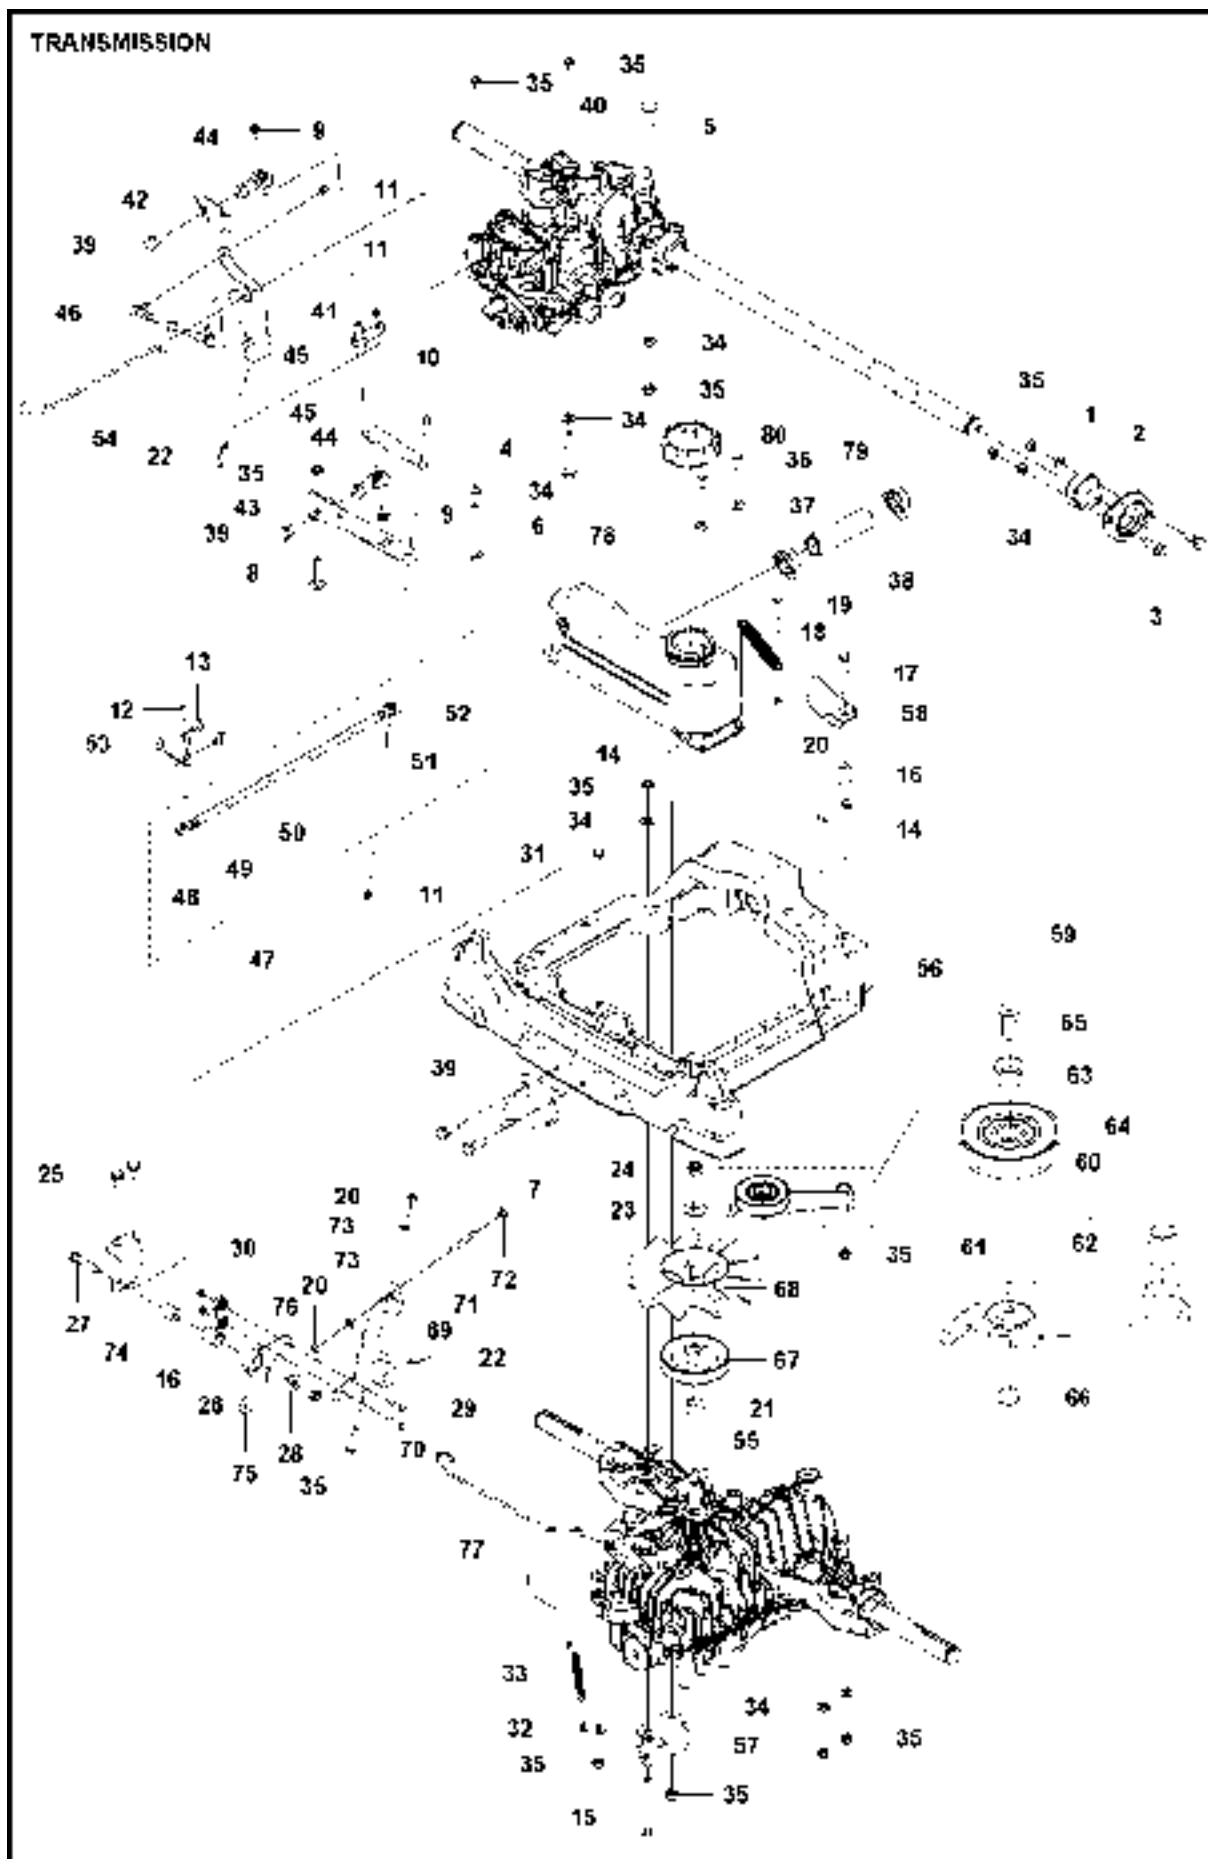

TRANSMISSION

RC 320Ts AWD, 967628802

Ref	Part No	Description	Remark	QTY	KIT
1	544 00 89-02	BEARING		1	
2	544 00 90-02	BEARING HOUSING		2	
3	506 57 01-05	SCREW EHHFM		2	
4	725 24 64-51	SCREW EHHM		1	
5	535 42 38-03	SCREW RSQM		1	
6	725 24 67-51	SCREW EHHM		1	
7	506 88 99-01	HITCH		1	
8	727 64 59-51	SCREW		1	
9	535 47 52-12	SCREW EHHFM		2	
10	725 23 70-71	SCREW EHHM		1	
11	732 25 16-01	HEXAGON LOCKING NUT		3	
12	544 84 17-01	SCREW		1	
13	725 23 66-51	HEXAGONAL SCREW M6X12		2	
14	504 62 82-01	SCREW EHHM		3	
15	535 42 38-08	SCREW RSQM		1	
16	506 99 20-01	PIPE		2	
17	725 24 62-51	SCREW EHHM		1	
18	506 54 25-01	SPRING		1	
19	725 23 72-71	SCREW EHHM		1	
20	731 23 16-01	HEXAGON NUT		3	
21	502 43 38-01	SLEEVE		1	
22	721 43 47-01	SPRING PIN		2	
23	734 11 74-41	WASHER		1	
24	732 21 20-51	NUT		1	
25	506 57 01-03	SCREW EHHFM		2	
26	506 98 61-03	BUSHING		1	
27	725 24 60-51	SCREW EHHM		1	
28	734 11 64-41	WASHER		1	
29	725 23 31-51	SCREW		2	
30	732 21 14-01	LOCK NUT		2	
31	725 24 66-51	SCREW		1	
32	506 59 93-01	LINK		1	
33	506 83 43-01	SPRING		1	
34	734 11 64-01	WASHER		8	
35	732 21 18-01	LOCK NUT		13	
36	725 23 68-71	SCREW EHHM		2	
37	734 11 54-41	WASHER		2	
38	505 44 36-01	HOSE CLAMP		2	
39	725 24 93-71	SCREW EHHM		4	
40	501 11 09-01	TRANSMISSION		1	
41	578 29 19-01	LEVER		1	
42	588 97 46-01	BRACKET		1	
43	588 97 48-01	BRACKET		1	
44	506 95 17-01	ROD END		2	
45	535 49 74-02	LEVER		1	
46	544 44 19-03	ADJUSTMENT ROD		1	
47	544 45 67-03	ROD		1	
48	535 48 66-02	ROD END		1	47
49	503 22 10-18	HEXAGON NUT		1	47
50	535 48 65-03	ROD		1	47
51	731 23 16-01	HEXAGON NUT		1	47
52	535 48 66-01	ROD END		1	47
53	535 49 28-02	BRACKET		1	
54	582 38 13-01	ARM		1	
55	501 11 40-01	TRANSMISSION		1	
56	501 75 08-01	FRAME ASSY		1	
57	544 38 81-01	BRACKET		1	
58	522 52 17-02	SHEET		1	
59	506 99 30-01	BELT TENSIONER ASSY		1	
60	535 40 63-01	BELT TENSIONER ASSY		1	59
61	506 99 31-01	BELT TENSIONER ASSY		1	59, 60
62	506 98 61-03	BUSHING		1	59, 60
63	506 99 33-01	SLEEVE		1	59
64	506 94 70-01	BELT TENSIONER WHEEL		1	59