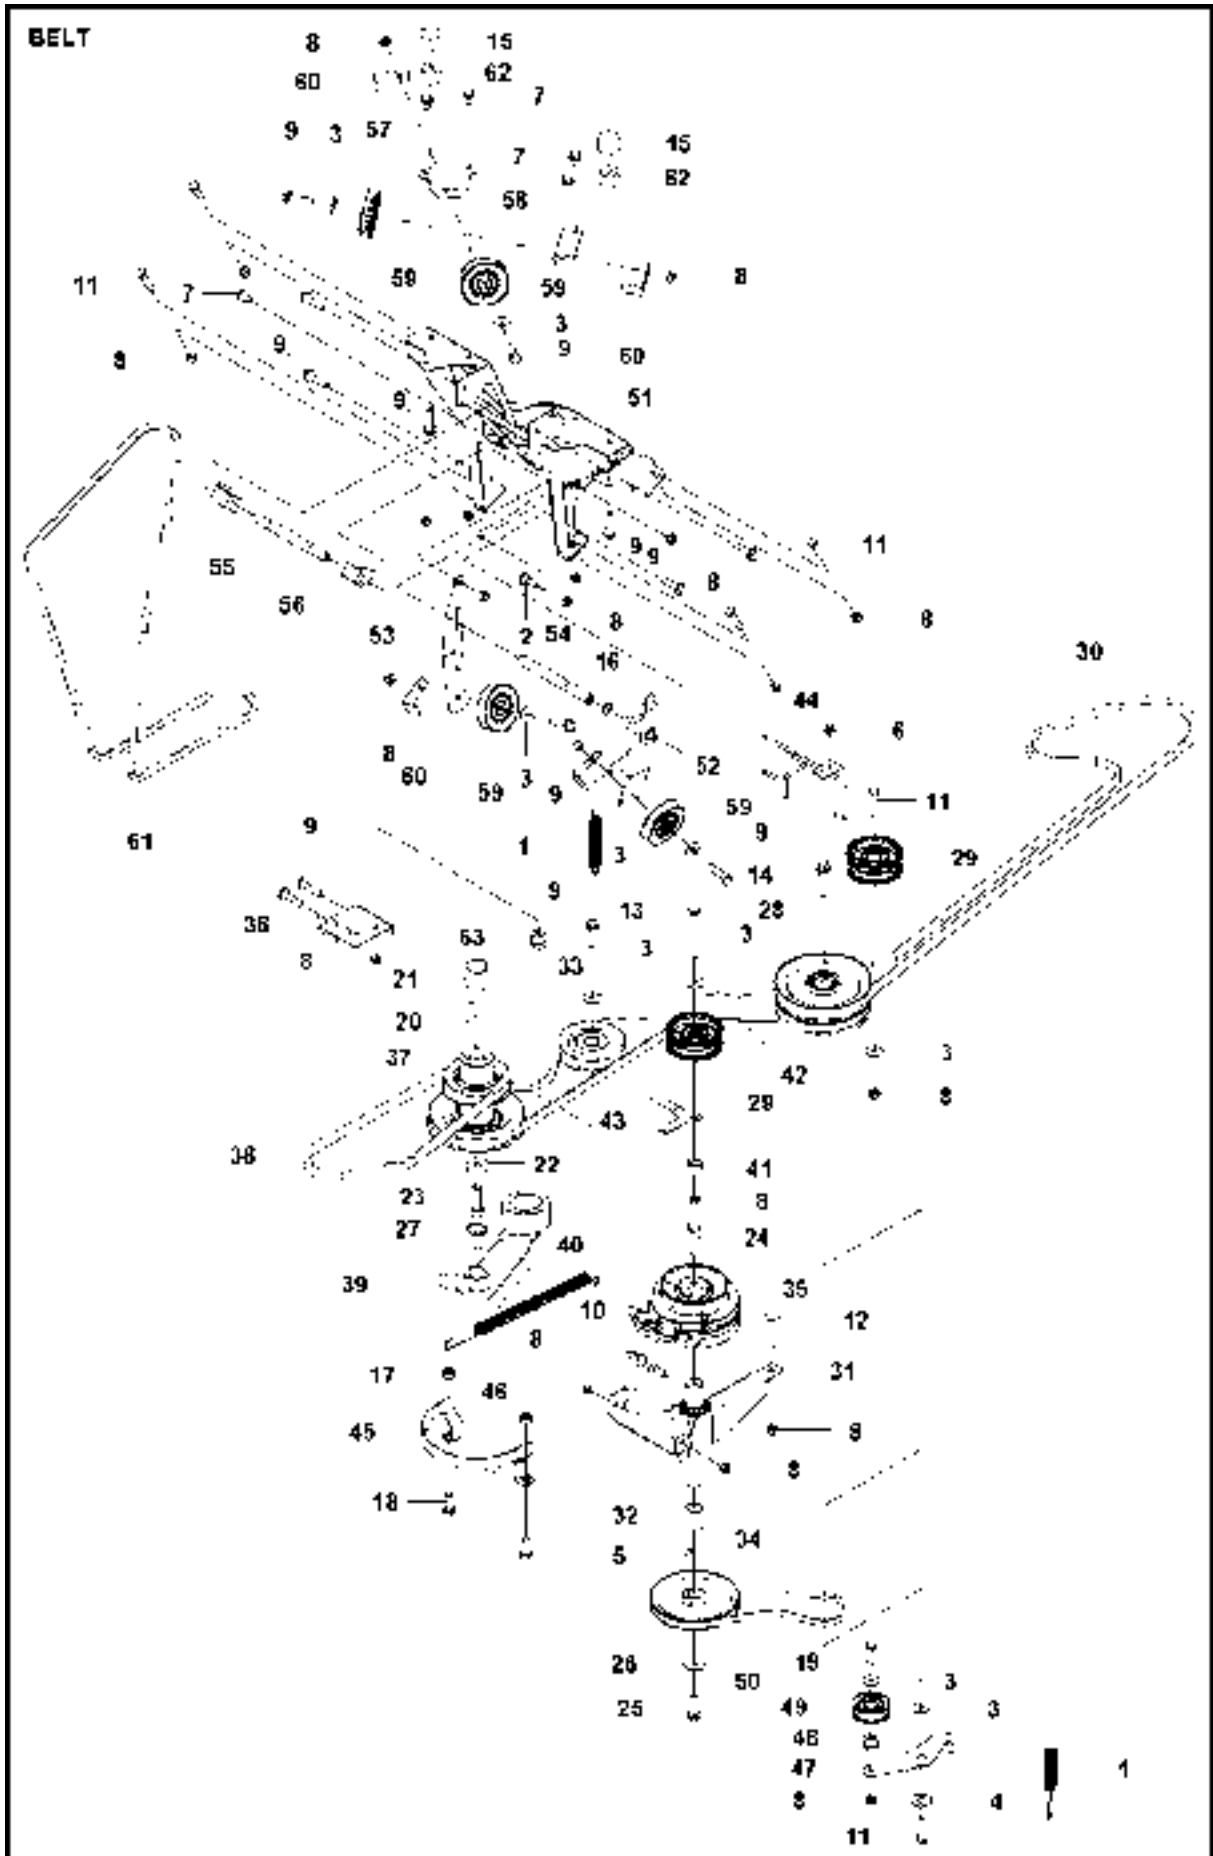

BELT

RC 320Ts AWD, 967628802

Ref	Part No	Description	Remark	QTY	KIT
1	582 38 14-01	SPRING		2	
2	506 59 74-01	SCREW EHHFM		1	
3	734 11 64-41	WASHER		9	
4	574 87 41-01	WASHER		1	
5	506 53 35-01	PARALLEL KEY		1	
6	725 23 64-61	SCREW EHHFT		1	
7	506 57 01-03	SCREW EHHFM		5	
8	732 21 18-01	LOCK NUT		21	
9	506 57 01-06	SCREW EHHFM		13	
10	535 42 38-01	SCREW RSQM		2	
11	725 24 59-51	SCREW EHHM		6	
12	535 42 38-02	SCREW RSQM		1	
13	725 24 67-51	SCREW EHHM		1	
14	506 67 54-03	SCREW EHHFM		1	
15	544 25 21-02	ANTIVIBRATION ELEMENT		2	
16	735 31 17-00	CIRCLIP		1	
17	732 21 20-51	NUT		2	
18	725 24 93-71	SCREW EHHM		2	
19	725 24 55-71	SCREW EHHM		1	
20	506 55 59-01	WEDGE		1	
21	506 50 92-01	SPACING SLEEVE		1	
22	506 59 75-01	WASHER		1	
23	506 55 60-02	SCREW UNC		1	
24	588 79 32-01	SCREW		1	
25	582 50 85-01	SCREW		1	
26	544 22 16-01	WASHER		1	
27	735 31 26-00	CIRCLIP		1	
28	582 17 65-01	PULLEY ASSY		1	
29	539 91 90-78	PULLEY		2	
30	593 66 74-01	BELT		1	
31	590 04 00-01	BRACKET		1	
32	589 02 63-01	SPACING SLEEVE		1	
33	506 97 48-01	PULLEY		1	
34	588 83 09-01	PULLEY ASSY		1	
35	589 24 34-01	CLUTCH		1	
36	582 19 90-01	BRACKET		1	
37	535 48 24-01	PULLEY		1	
38	589 56 23-01	BELT		1	
39	535 48 44-03	BELT TENSIONER ASSY		1	
40	535 48 50-01	SEALING		1	39
41	588 86 73-01	BUSHING		1	
42	589 97 39-01	BELT		1	
43	588 97 98-01	BELT GUIDE		1	
44	588 98 00-01	BELT GUIDE		1	
45	587 42 52-01	BELT GUIDE		1	
46	506 66 56-01	SPRING		1	
47	588 87 88-01	BELT TENSIONER		1	
48	588 82 01-01	BUSHING		1	
49	589 24 37-01	PULLEY		1	
50	589 97 40-01	BELT		1	
51	588 83 90-01	BRACKET		1	
52	588 97 83-01	BELT TENSIONER		1	
53	582 22 16-01	SHEET		1	
54	588 97 93-01	SHAFT		1	
55	589 73 43-01	SUPPORT		2	
56	588 97 94-01	SHAFT		1	
57	589 03 22-01	BRACKET		1	
58	589 03 22-02	BRACKET		1	
59	506 94 69-01	BELT TENS WHEEL ASSY		4	
60	588 97 88-01	BELT GUIDE		4	
61	589 97 41-01	BELT		1	
62	588 87 83-02	SLEEVE		2	
63	590 08 79-01	SLEEVE		1