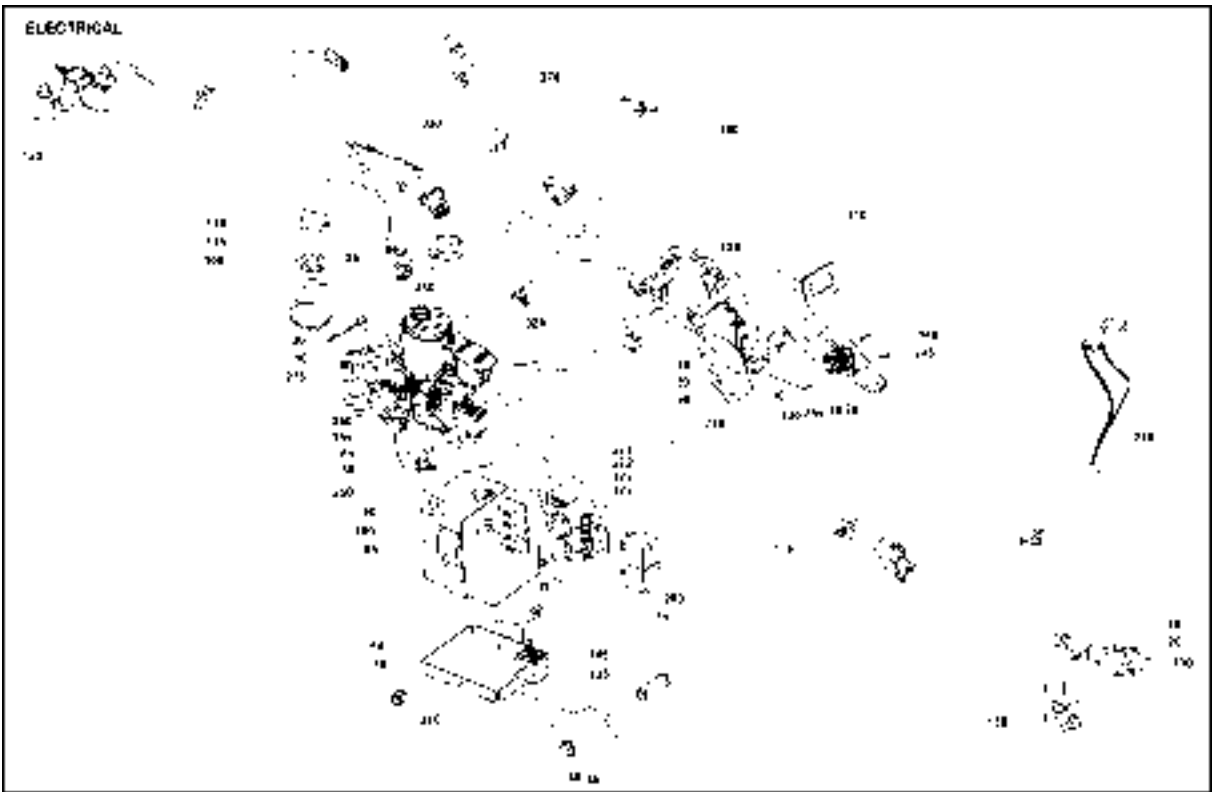

ELECTRICAL

RC 320Ts AWD, 967628802

Ref	Part No	Description	Remark	QTY KIT
10	574 31 61-01	SWITCH		4
20	544 44 07-01	RIVET		8
30	725 23 64-61	SCREW EHHFT		4
35	725 23 68-01	SCREW		1
40	506 89 98-01	NUT		2
45	576 43 42-01	HEXAGON NUT		1
50	506 57 01-06	SCREW EHHFM		1
60	727 64 51-51	SCREW		1
65	734 11 64-41	WASHER		1
70	576 64 57-04	NUT FLANGE		1
75	535 41 56-19	SCREW		2
85	506 83 68-05	BELT		1
90	522 62 21-02	SCREW EHHM		2
110	544 44 24-01	IGNITION KEY		1
115	544 44 23-01	NUT		1
120	506 90 96-01	SWITCH	SEAT	1
130	532 40 75-68	SWITCH		2
135	501 00 75-01	CLIP		1
140	722 79 29-09	BLIND RIVET		4
145	722 79 26-09	RIVET		1
150	579 31 74-01	STRAP		11
160	535 47 58-01	TIE WRAP		3
165	535 47 58-04	TIE WRAP		1
170	535 47 58-02	TIE WRAP		2
200	589 02 11-01	WIRING		1
210	578 32 89-01	WIRING		1
215	582 05 04-01	WIRING		1
230	544 41 57-01	BRACKET		1
240	588 91 49-01	BRACKET		1
245	582 15 28-01	BRACKET		1
250	582 11 56-01	CABLE		1
255	585 90 53-02	THERMOSTAT		1
260	582 04 96-01	RELAY	BAG	2
275	544 43 98-01	RELAY	START	1
280	588 93 02-01	BRACKET		1
290	589 39 28-01	BATTERY		1
300	578 26 17-01	IGNITION SWITCH		1
310	587 76 43-01	HOUR METER		1
320	589 31 45-01	SWITCH	OPEN/CLOSE	1
330	535 47 48-01	POWER SOCKET	12v Socket	1
340	582 68 39-02	SWITCH		1
350	501 18 21-01	BUZZER		1
355	589 41 17-01	BRACKET		1
360	582 67 39-01	WIRING ASSY		1
370	582 60 67-01	WIRING ASSY	RPM Sensor	1
371	590 73 77-01	FUSE	15A	1
372	590 73 75-01	FUSE	7,5A	2
373	590 73 80-01	FUSE	30A	1