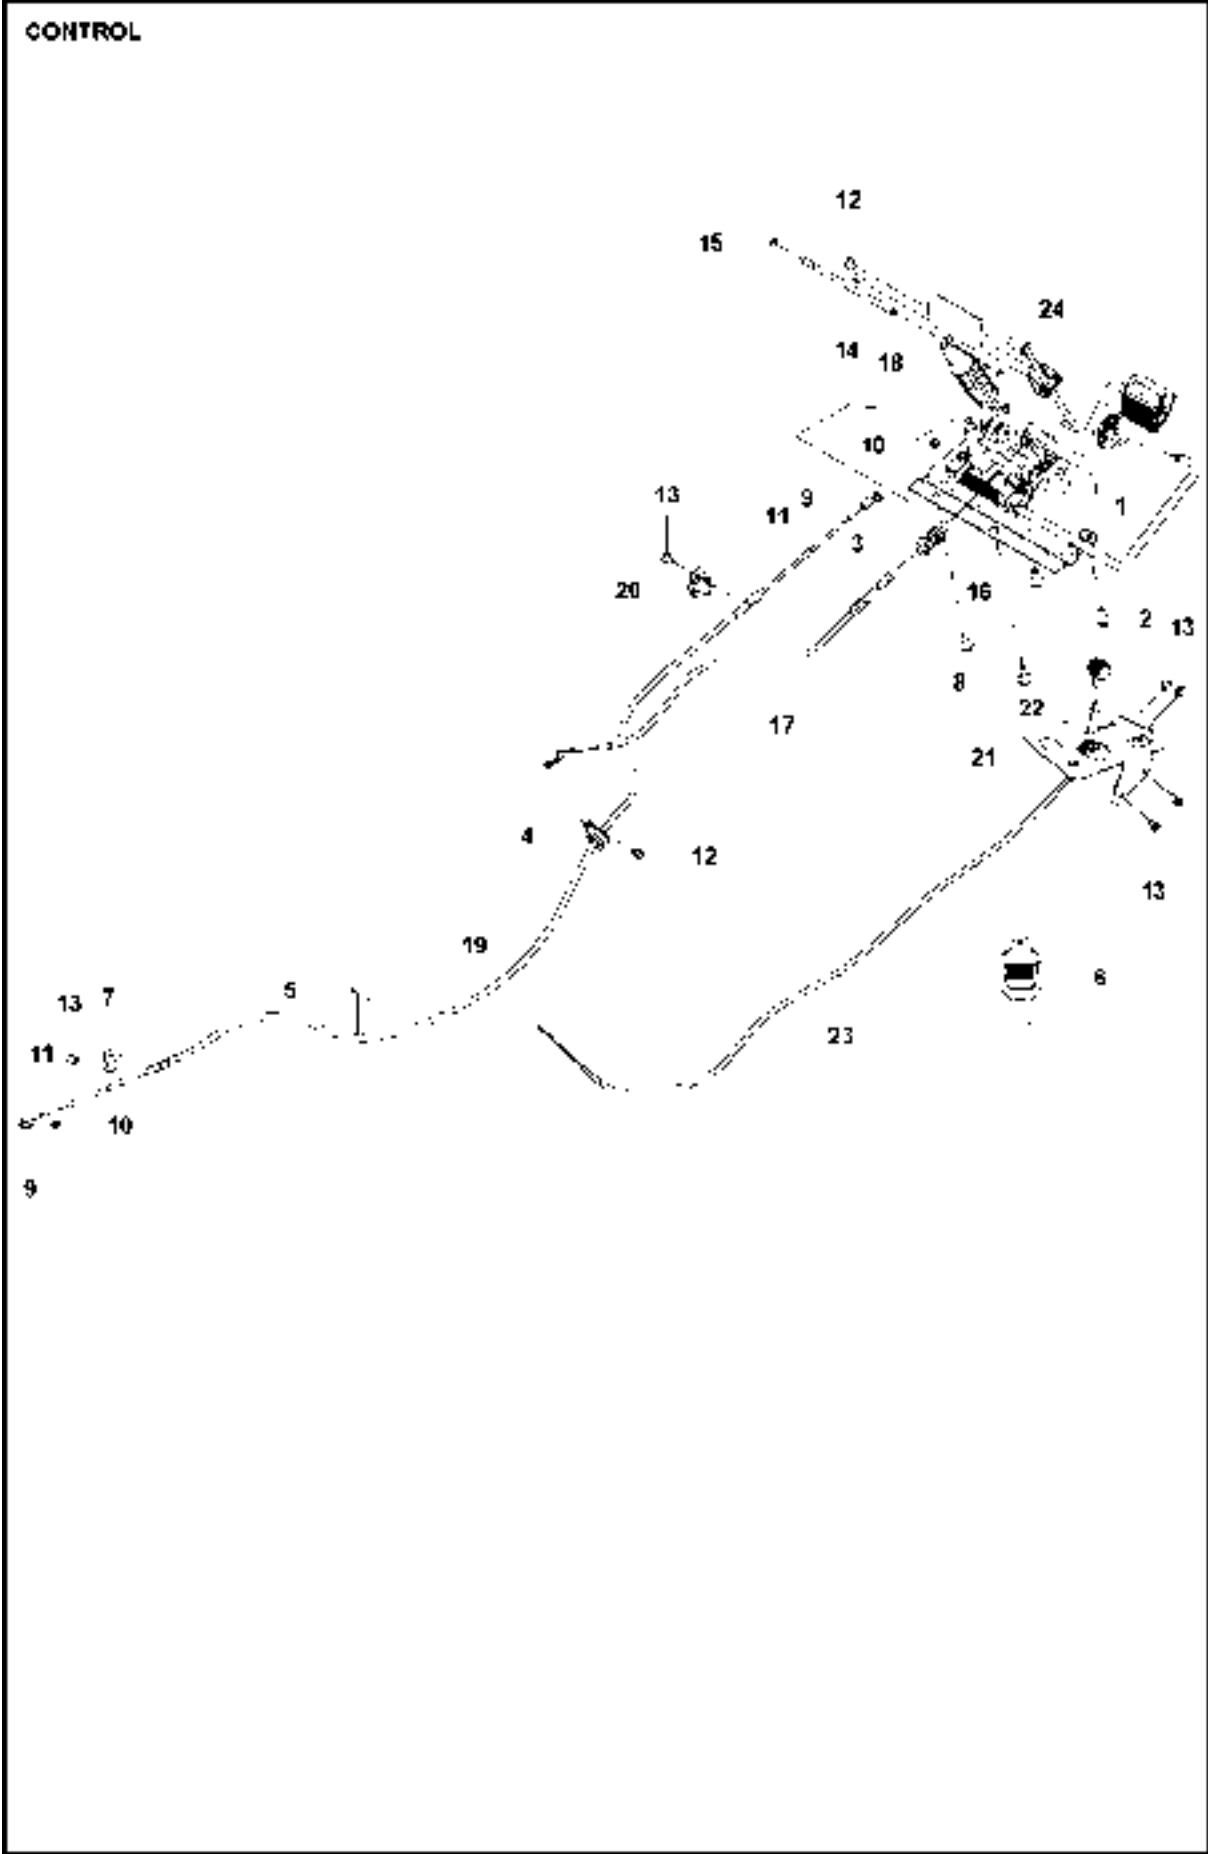

CONTROLS

RC 320Ts AWD, 967628802

Ref	Part No	Description	Remark	QTY KIT
1	586 72 74-01	KNOB		1
2	506 88 91-01	KNOB		1
3	506 94 63-01	BRAKE SPRING		1
4	574 53 12-03	HOSE CLAMP		1
5	506 57 64-02	CABLE HOLDER		1
6	586 37 94-01	LEVER		1
7	506 56 65-01	CLIP		1
8	506 57 01-04	SCREW EHHFM		4
9	578 77 68-01	BALL JOINT		2
10	732 21 16-01	LOCK NUT		2
11	731 23 14-01	HEXAGON NUT		2
12	725 23 64-61	SCREW EHHFT		3
13	535 47 52-12	SCREW EHHFM		6
14	589 77 49-01	SHAFT		1
15	735 31 09-20	E-CLIP		2
16	586 96 93-01	PEDAL PLATE ASSY		1
17	589 25 86-01	BRAKE WIRE		1
18	506 93 83-01	DAMPING PIECE		1
19	574 41 12-03	CONTROL CABLE		1
20	589 02 65-01	BRACKET		1
21	588 83 46-01	SHEET		1
22	582 65 62-01	THROTTLE CONTROL ASSY		1
23	544 30 17-11	WIRE		1
24	544 40 31-01	BRAKE LEVER ASSY		1