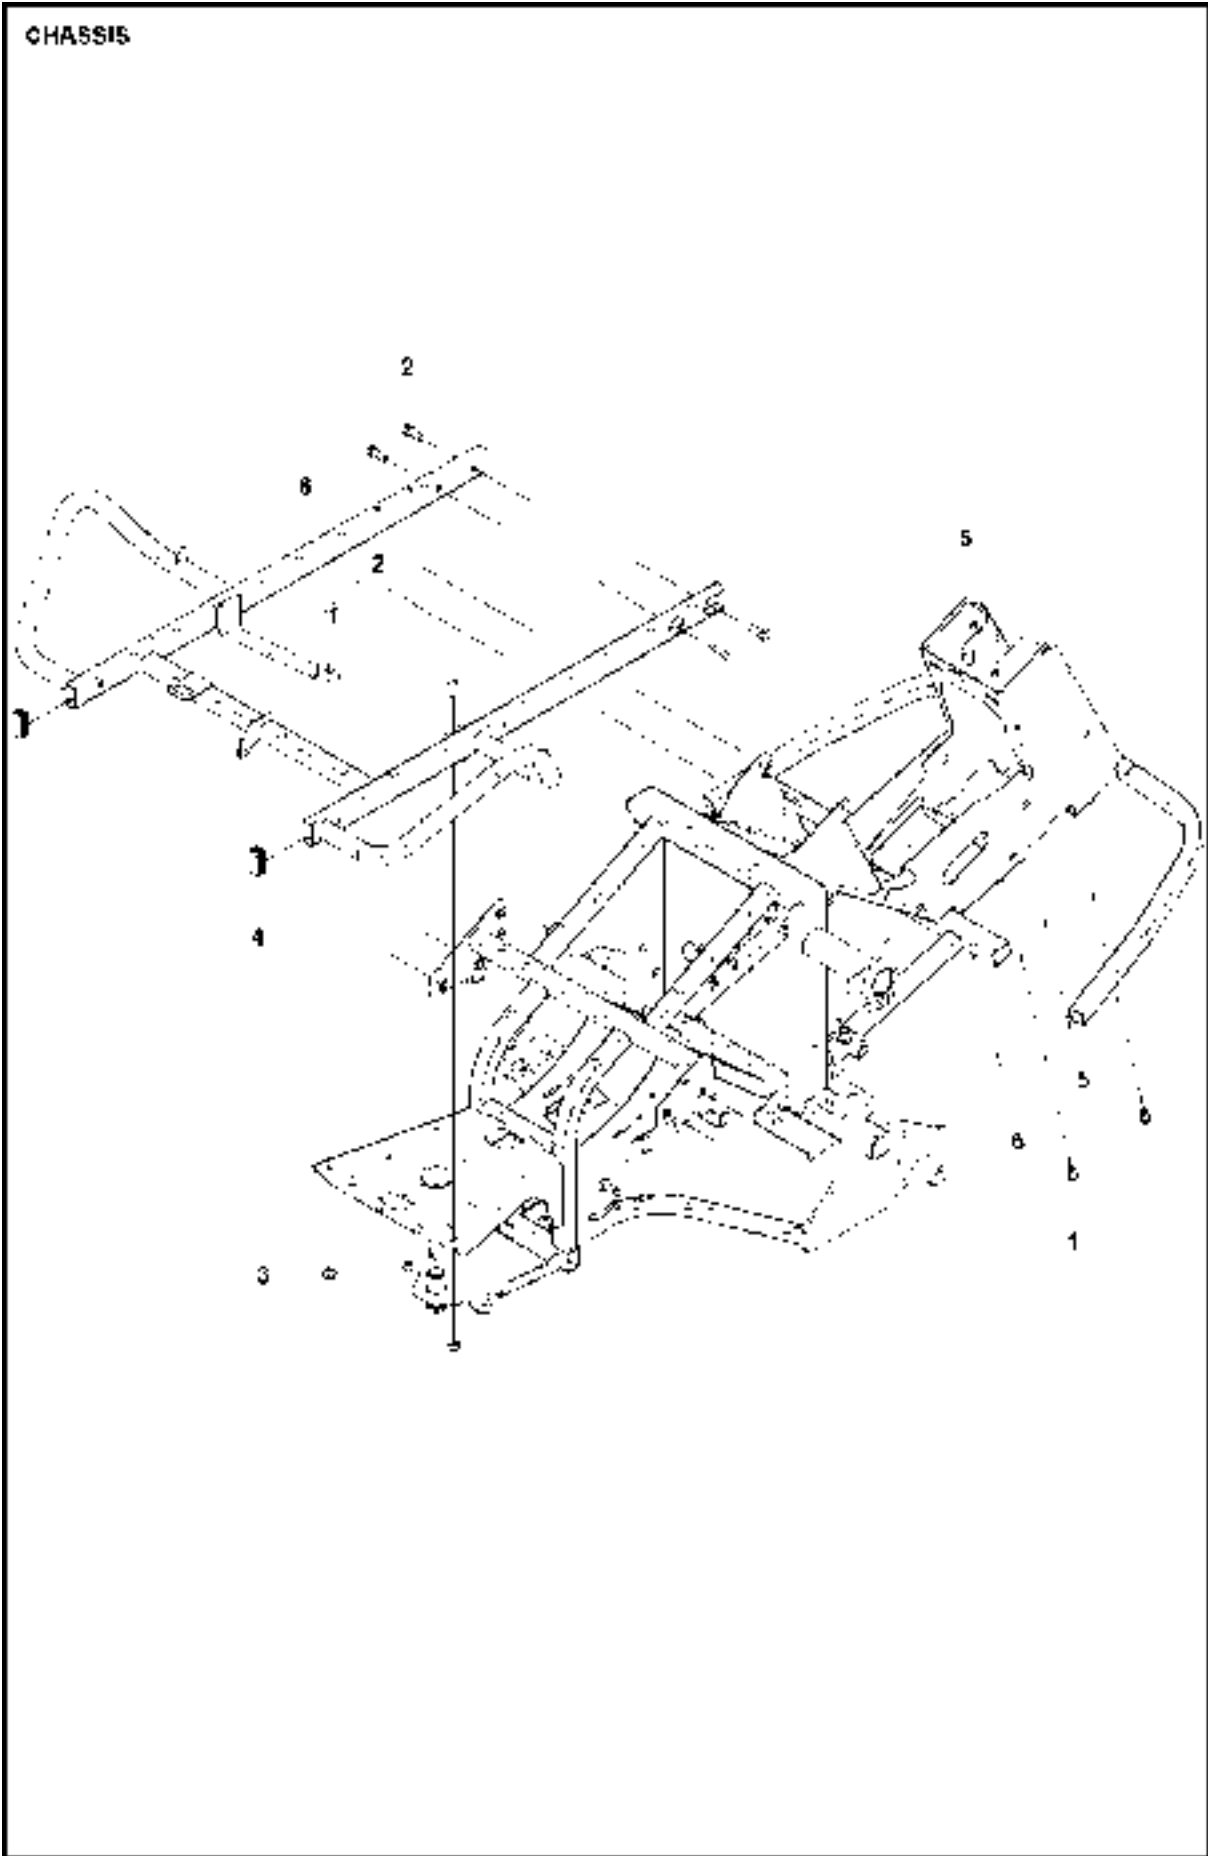

CHASSIS

RC 320Ts AWD, 967628802

Ref	Part No	Description	Remark	QTY KIT
1	506 91 62-01	NUT		4
2	725 24 93-71	SCREW EHHM		6
3	732 21 20-51	NUT		2
4	589 73 58-01	PLUG		2
5	588 87 92-02	CHASSIS		1
6	588 98 26-01	ENGINE FRAME		1