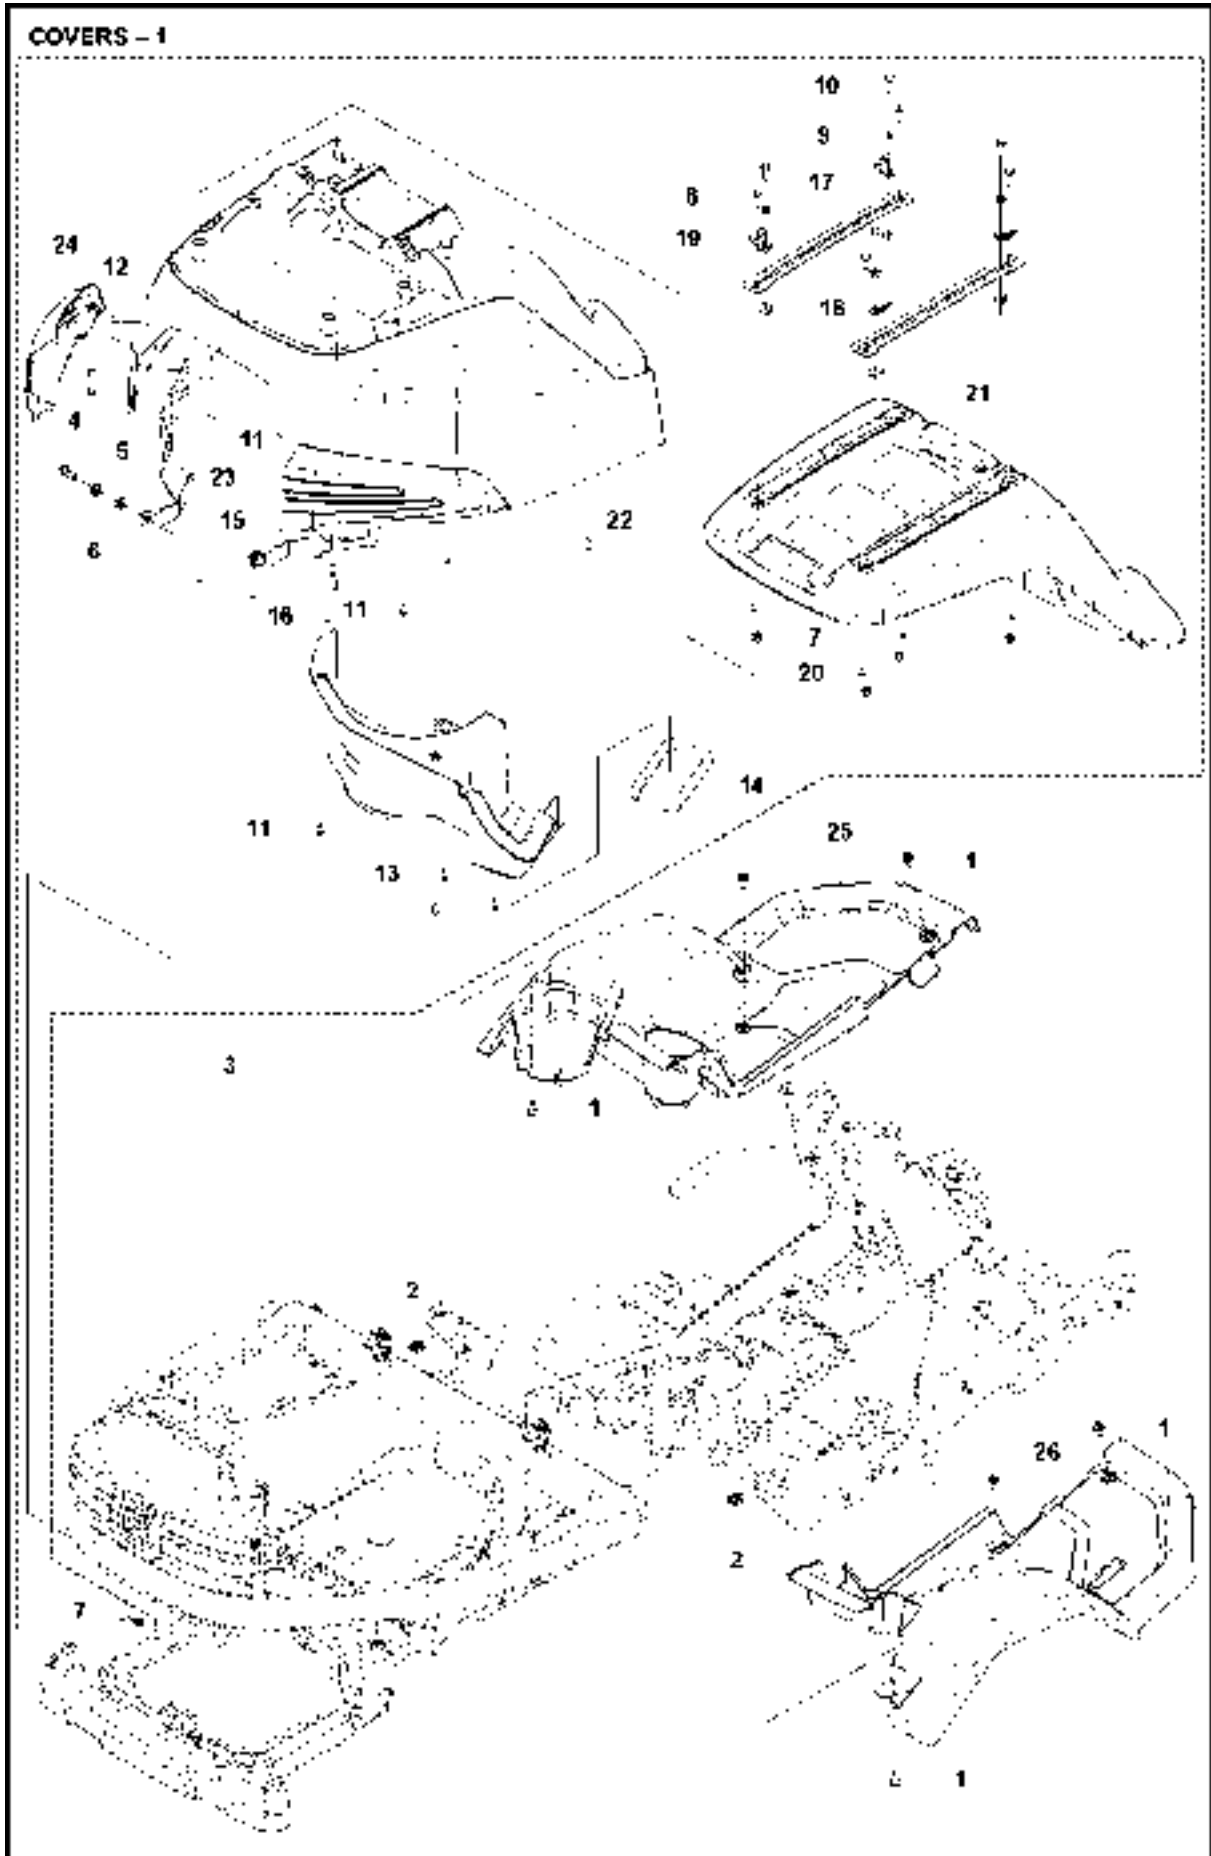

COVER

R420TsX AWD, 967648401, 2019-01

Ref	Part No	Description	Remark	QTY	KIT
1	574 85 62-02	SCREW		6	
2	535 42 91-01	SPRING NUT		2	
3	590 90 09-01	ENGINE HOOD ASSY		1	
4	506 59 74-01	SCREW EHHFM		2	3
5	506 83 94-01	SPRING WASHER		2	3
6	734 11 77-71	WASHER		2	3
7	732 21 18-01	LOCK NUT		6	3
8	725 64 53-01	SCREW IHCSFM		4	3
9	295 70 06-01	WASHER		4	3
10	725 24 51-71	SCREW EHHM		4	3
11	502 43 53-01	SCREW ITXPANT		20	3
12	722 79 54-02	RIVET		8	3
13	593 64 60-02	AIR CONDUCTOR		1	3
14	504 62 95-01	SEALING		1	3
15	590 90 40-01	HINGE		1	3
16	590 90 40-02	HINGE		1	3
17	590 90 38-01	RAIL		2	3
18	590 90 67-01	PLATE		4	3
19	594 94 05-01	LOOP		4	3
20	729 57 74-01	SCREW CRPANT		4	3
21	589 49 75-01	COVER		1	3
22	589 49 94-01	ENGINE HOOD		1	3
23	593 34 77-01	ENGINE HOOD		1	3
24	593 34 76-01	ENGINE HOOD		1	3
25	589 49 74-01	COVER		1	
26	589 49 75-01	COVER		1