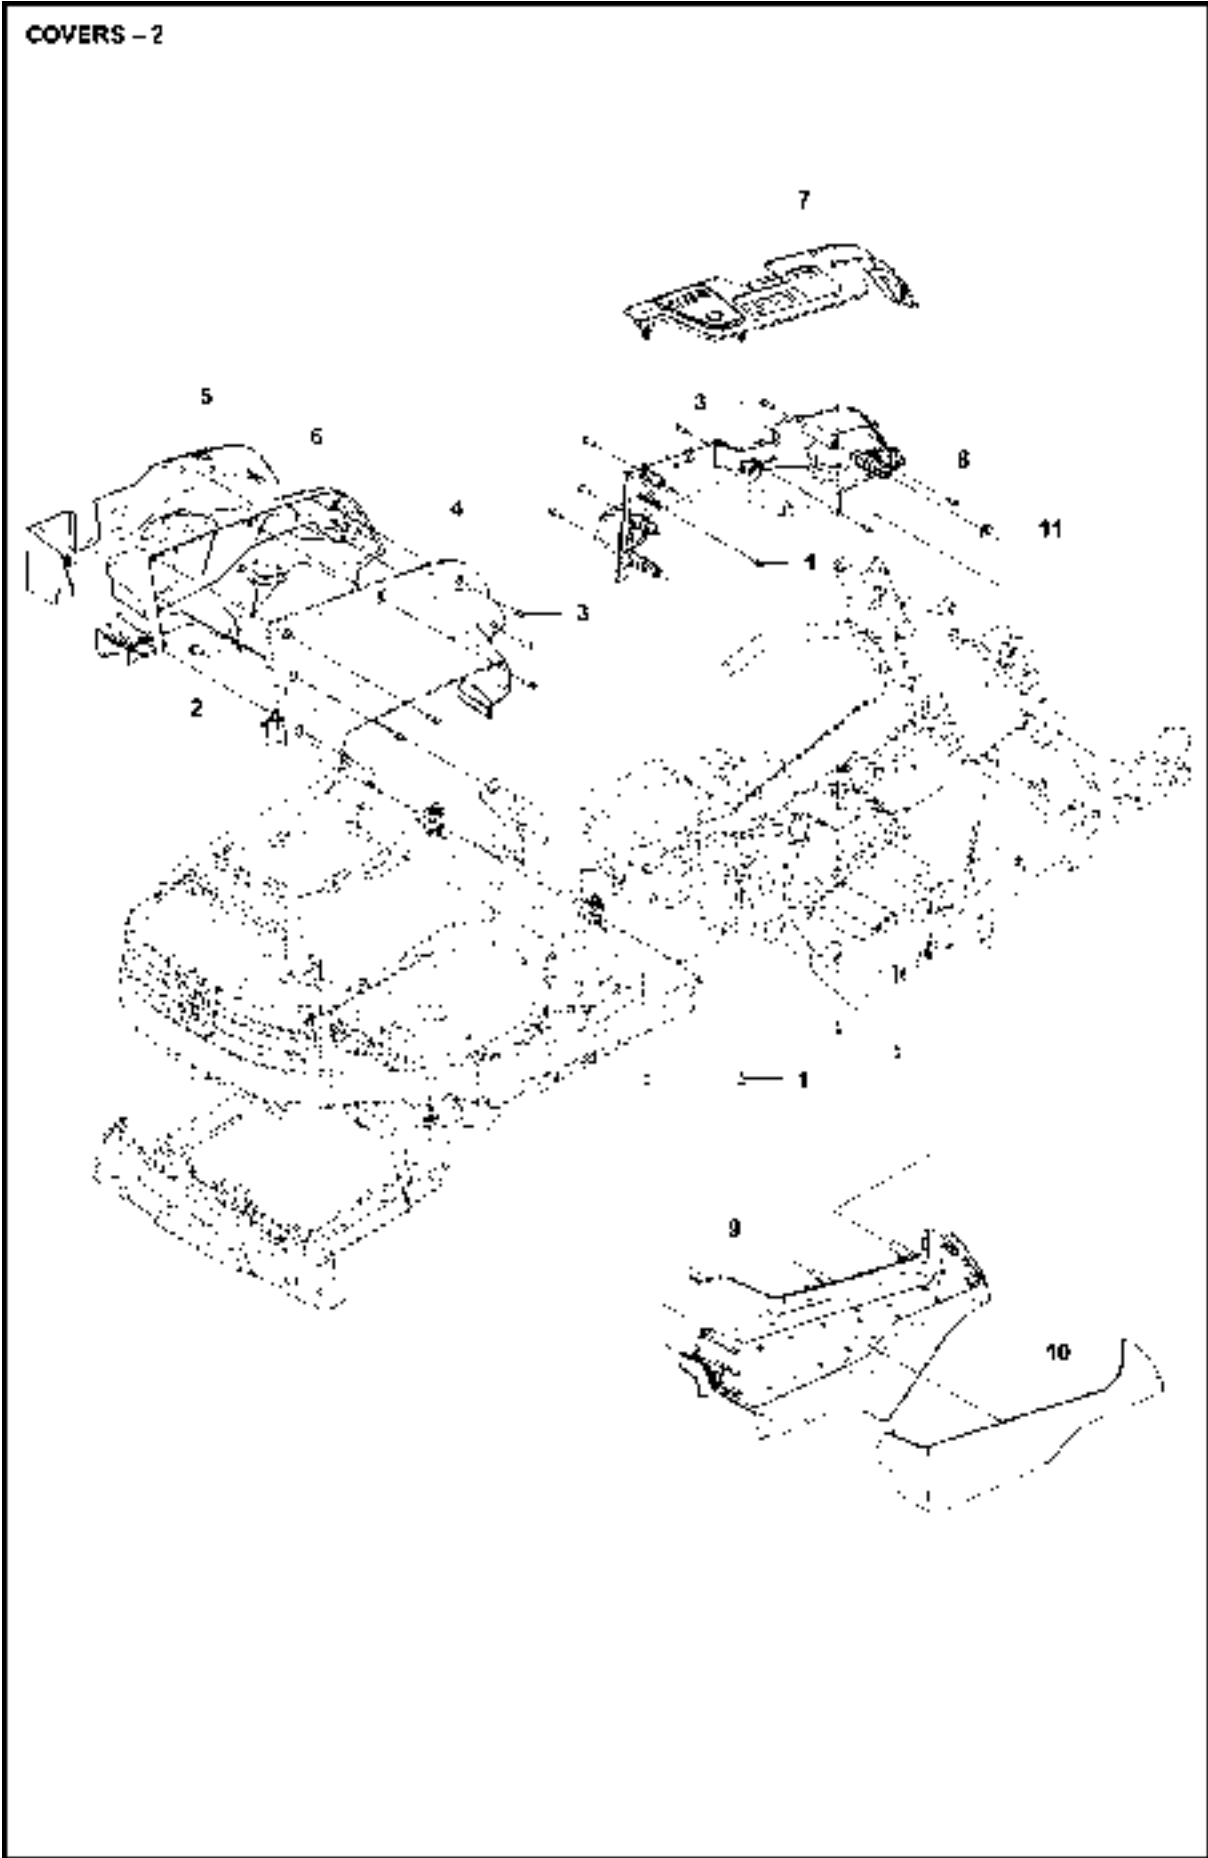

COVER

R420TsX AWD, 967648401, 2019-01

Ref	Part No	Description	Remark	QTY KIT
1	502 43 53-01	SCREW ITPANT		7
2	574 85 62-02	SCREW		1
3	505 55 77-04	SCREW ITPANTT		12
4	589 49 81-01	COVER		1
5	589 49 83-01	COVER		1
6	589 49 84-01	COVER		1
7	589 49 86-01	COVER		1
8	589 49 87-01	COVER		1
9	589 49 88-01	COVER		1
10	590 21 64-01	COVER		1
11	505 19 84-01	WASHER		1