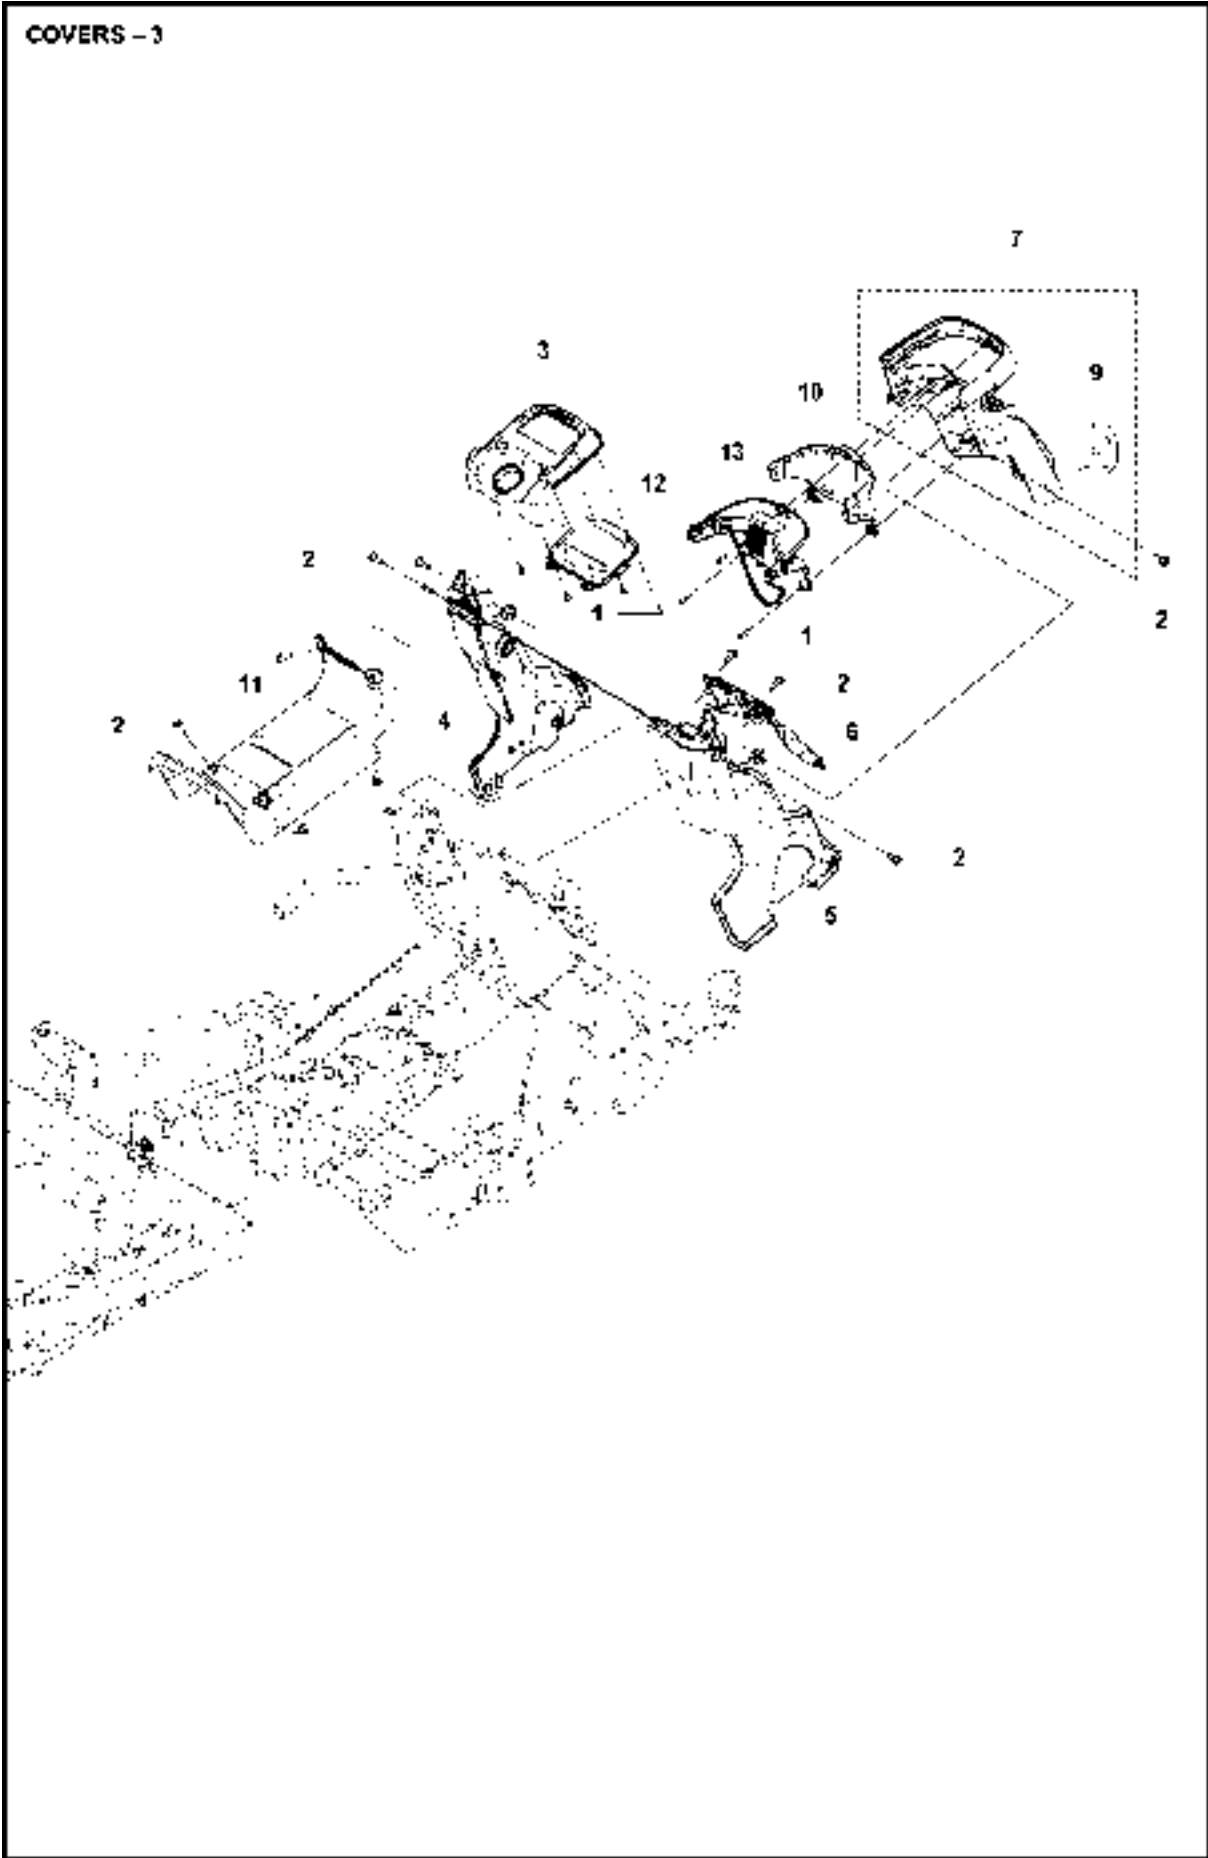

COVER

R420TsX AWD, 967648401, 2019-01

Ref	Part No	Description	Remark	QTY	KIT
1	502 43 53-01	SCREW ITPANT		8	
2	574 85 62-02	SCREW		10	
3	589 49 58-01	COVER		1	
4	589 49 76-01	COVER		1	
5	589 49 77-01	COVER		1	
6	589 49 59-01	COVER		1	
7	594 03 18-01	COVER ASSY		1	
9	576 97 34-01	DECAL		1	7
10	589 49 57-01	COVER		1	
11	589 49 72-01	COVER		1	
12	593 73 92-02	DISPLAY		1	
13	593 72 85-01	HEADLIGHT	LED LIGHT	1