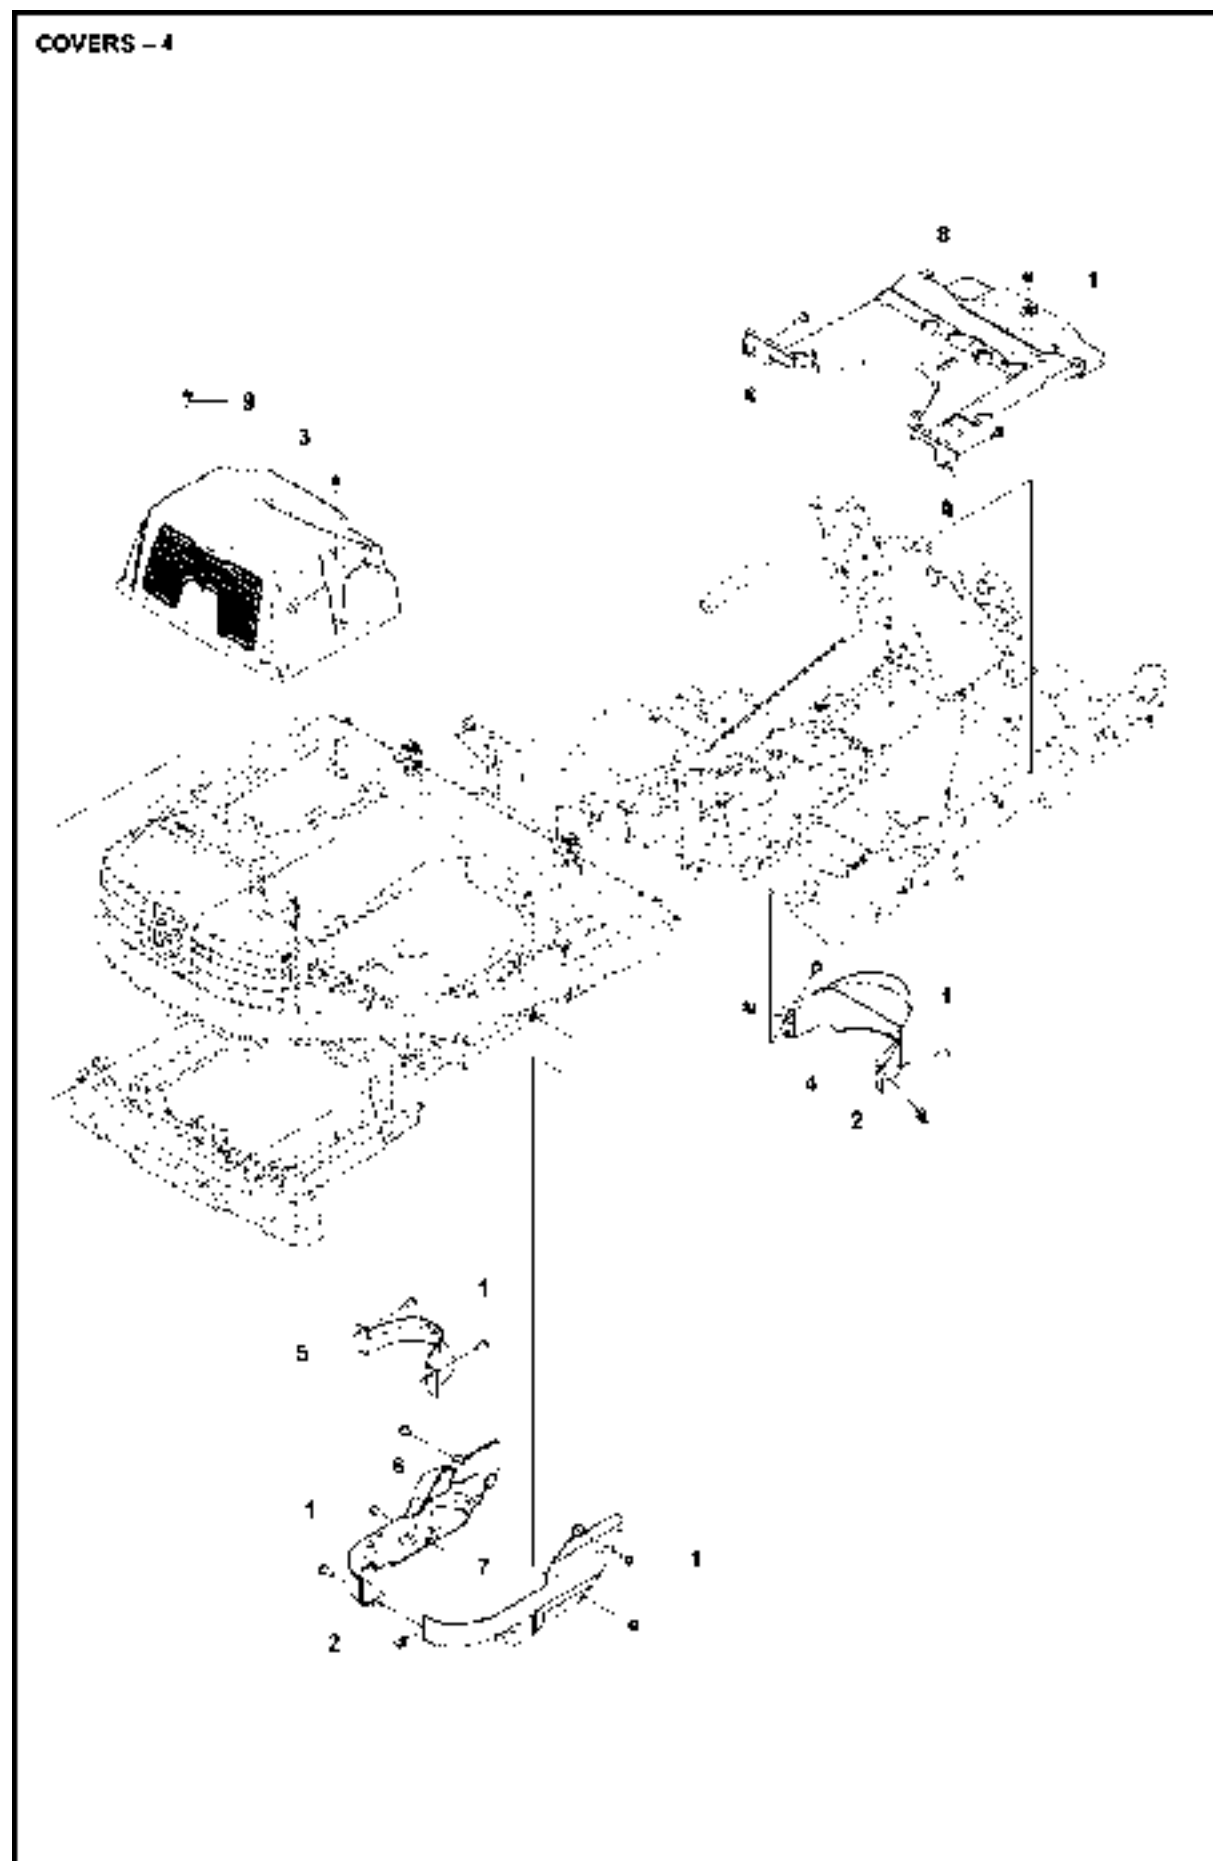

COVER

R420TsX AWD, 967648401, 2019-01

Ref	Part No	Description	Remark	QTY KIT
9	574 85 62-01	SCREW		2
1	574 85 62-02	SCREW		10
2	535 42 91-01	SPRING NUT		5
3	574 88 60-01	COVER		1
4	593 73 05-01	COVER		1
5	593 22 42-01	COVER		1
6	593 21 33-01	COVER		1
7	593 21 03-01	COVER		1
8	593 22 41-01	COVER		1