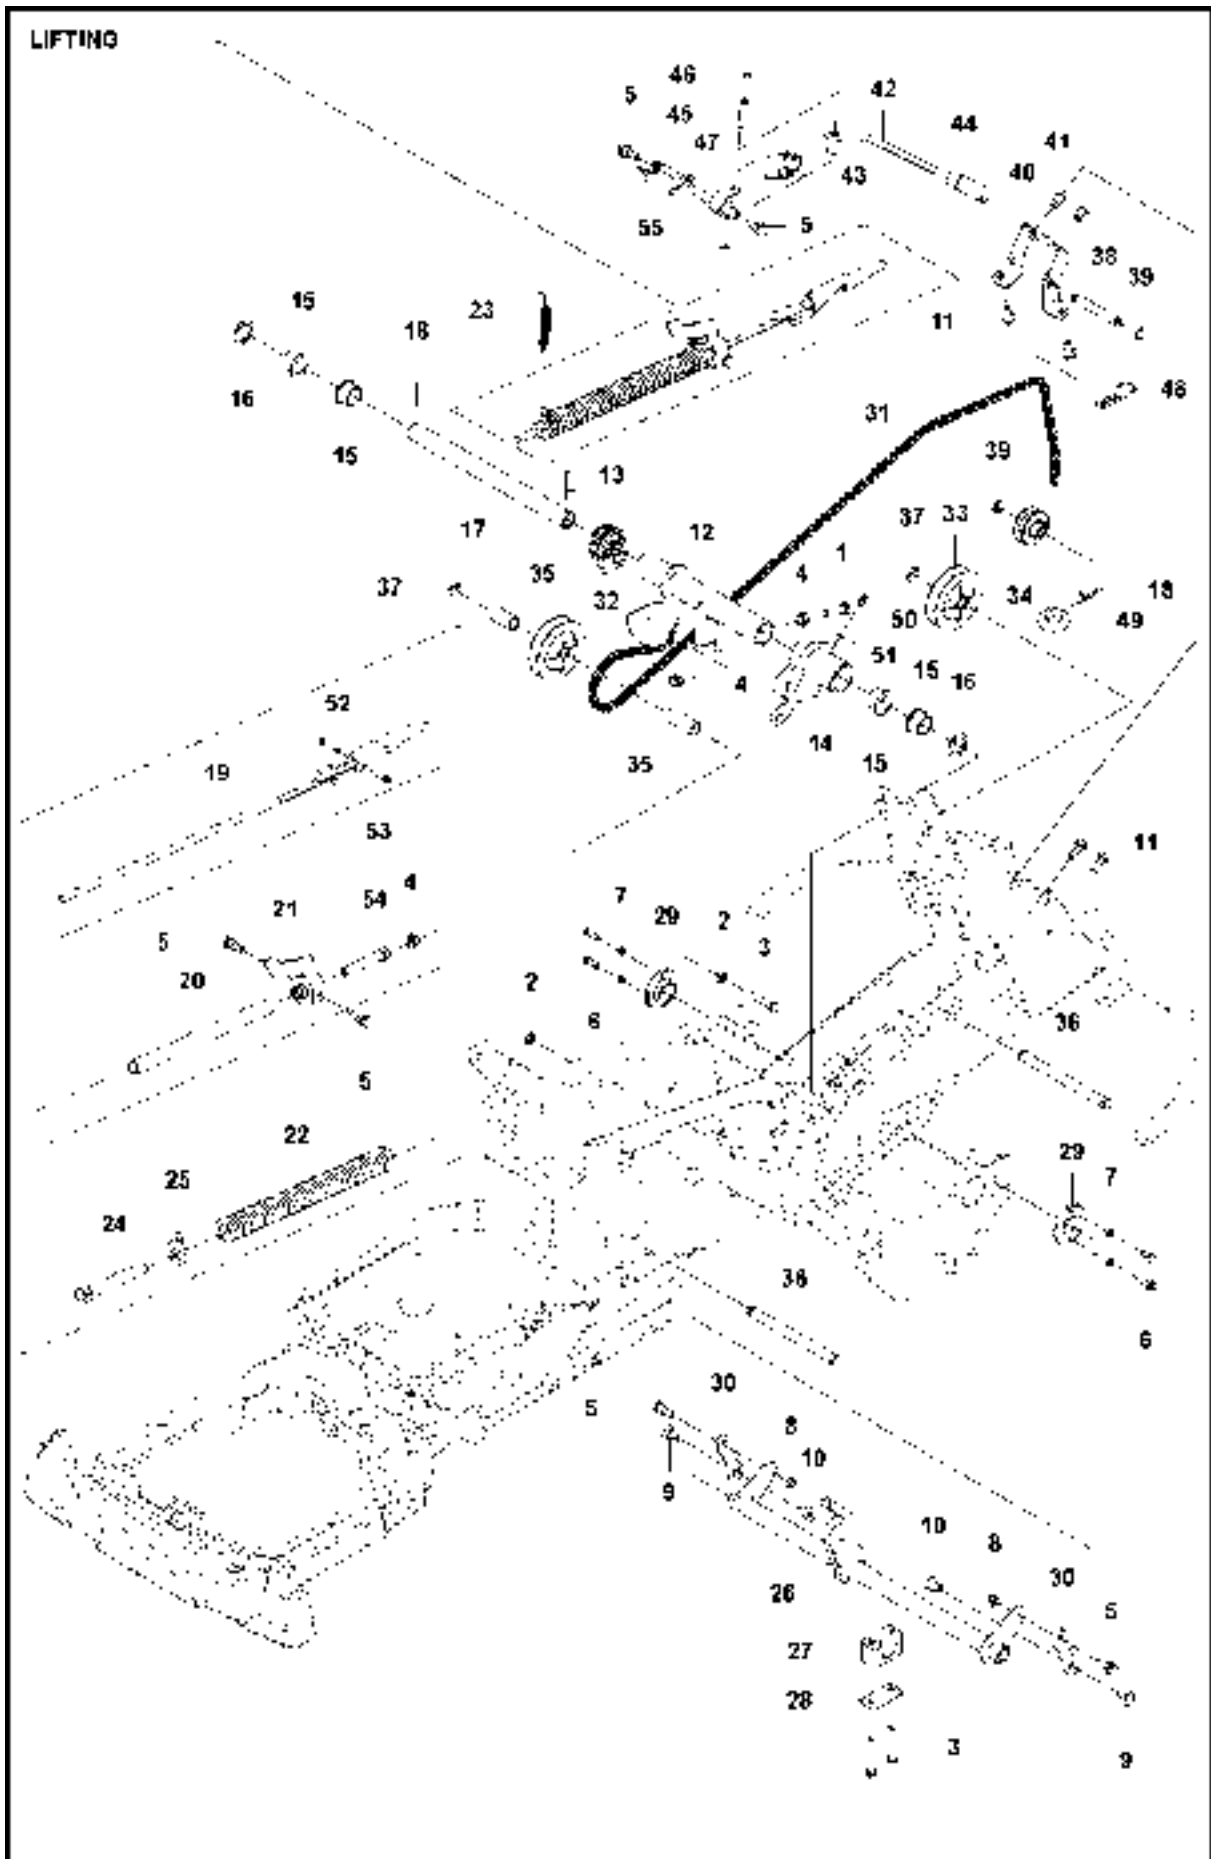

MOWER LIFT / DECK LIFT

R420TsX AWD, 967648401, 2019-01

Ref	Part No	Description	Remark	QTY KIT
1	725 24 97-71	SCREW EHHM		1
2	731 23 18-01	HEXAGON NUT		2
3	725 24 62-51	SCREW EHHM		3
4	731 23 20-01	HEXAGON NUT		3
5	506 59 74-01	SCREW EHHFM		6
6	725 23 68-61	SCREW EHHFT		4
7	734 11 53-01	WASHER		4
8	732 21 18-01	LOCK NUT		3
9	727 64 51-51	SCREW		2
10	503 28 48-01	SHOULDER NUT		2
11	506 57 01-04	SCREW EHHFM		4
12	590 15 50-01	LEVER ASSY		1
13	589 56 55-01	SPRING		1
14	590 15 86-01	LEVER ASSY		1
15	584 87 13-01	BEARING		4
16	506 50 48-06	WASHER		2
17	589 56 56-01	SHAFT		1
18	721 62 01-01	SPLIT PIN		3
19	590 10 26-01	ROD		1
20	593 61 44-01	SLEEVE		1
21	593 77 51-01	HUB ASSY		1
22	590 17 98-01	SPRING		1
23	593 84 29-01	SPRING		1
24	590 18 20-01	ADJUSTMENT ROD		1
25	590 18 21-01	WASHER		1
26	590 09 98-01	CROSSBAR		1
27	504 19 03-01	BEARING COVER		1
28	506 81 38-01	REINFORCING PLATE		1
29	590 08 15-01	BUSHING		2
30	590 08 06-01	SHEET		2
31	506 55 46-15	CHAIN		1
32	506 55 47-01	LINKAGE		1
33	506 90 56-01	OFFSET PULLEY		2
34	590 07 86-01	PULLEY		1
35	506 90 58-01	TUBE SLEEVE		2
36	582 87 19-01	SHAFT		2
37	735 31 18-20	E-CLIP		2
38	590 07 77-01	SHAFT		1
39	735 31 14-20	E-CLIP		2
40	590 06 73-01	BRACKET		1
41	506 91 62-01	NUT		2
42	593 77 47-01	LEVER ASSY		1
43	593 74 49-01	SPRING		1
44	593 98 00-01	KNOB		1
45	575 80 59-01	SHAFT		1
46	735 31 09-21	E-CLIP		2
47	593 37 17-01	LEVER ASSY		1
48	506 96 66-01	HAIR PIN COTTER		1
49	506 90 59-01	CHAIN STOP		1
50	738 88 10-01	LUBRICATION NIPPLE		1
51	734 11 52-01	WASHER		1
52	732 21 14-01	LOCK NUT		2
53	525 75 51-03	SCREW ITXSCFM		1
54	597 09 45-01	SLEEVE		1
55	597 09 48-01	SPRING		1