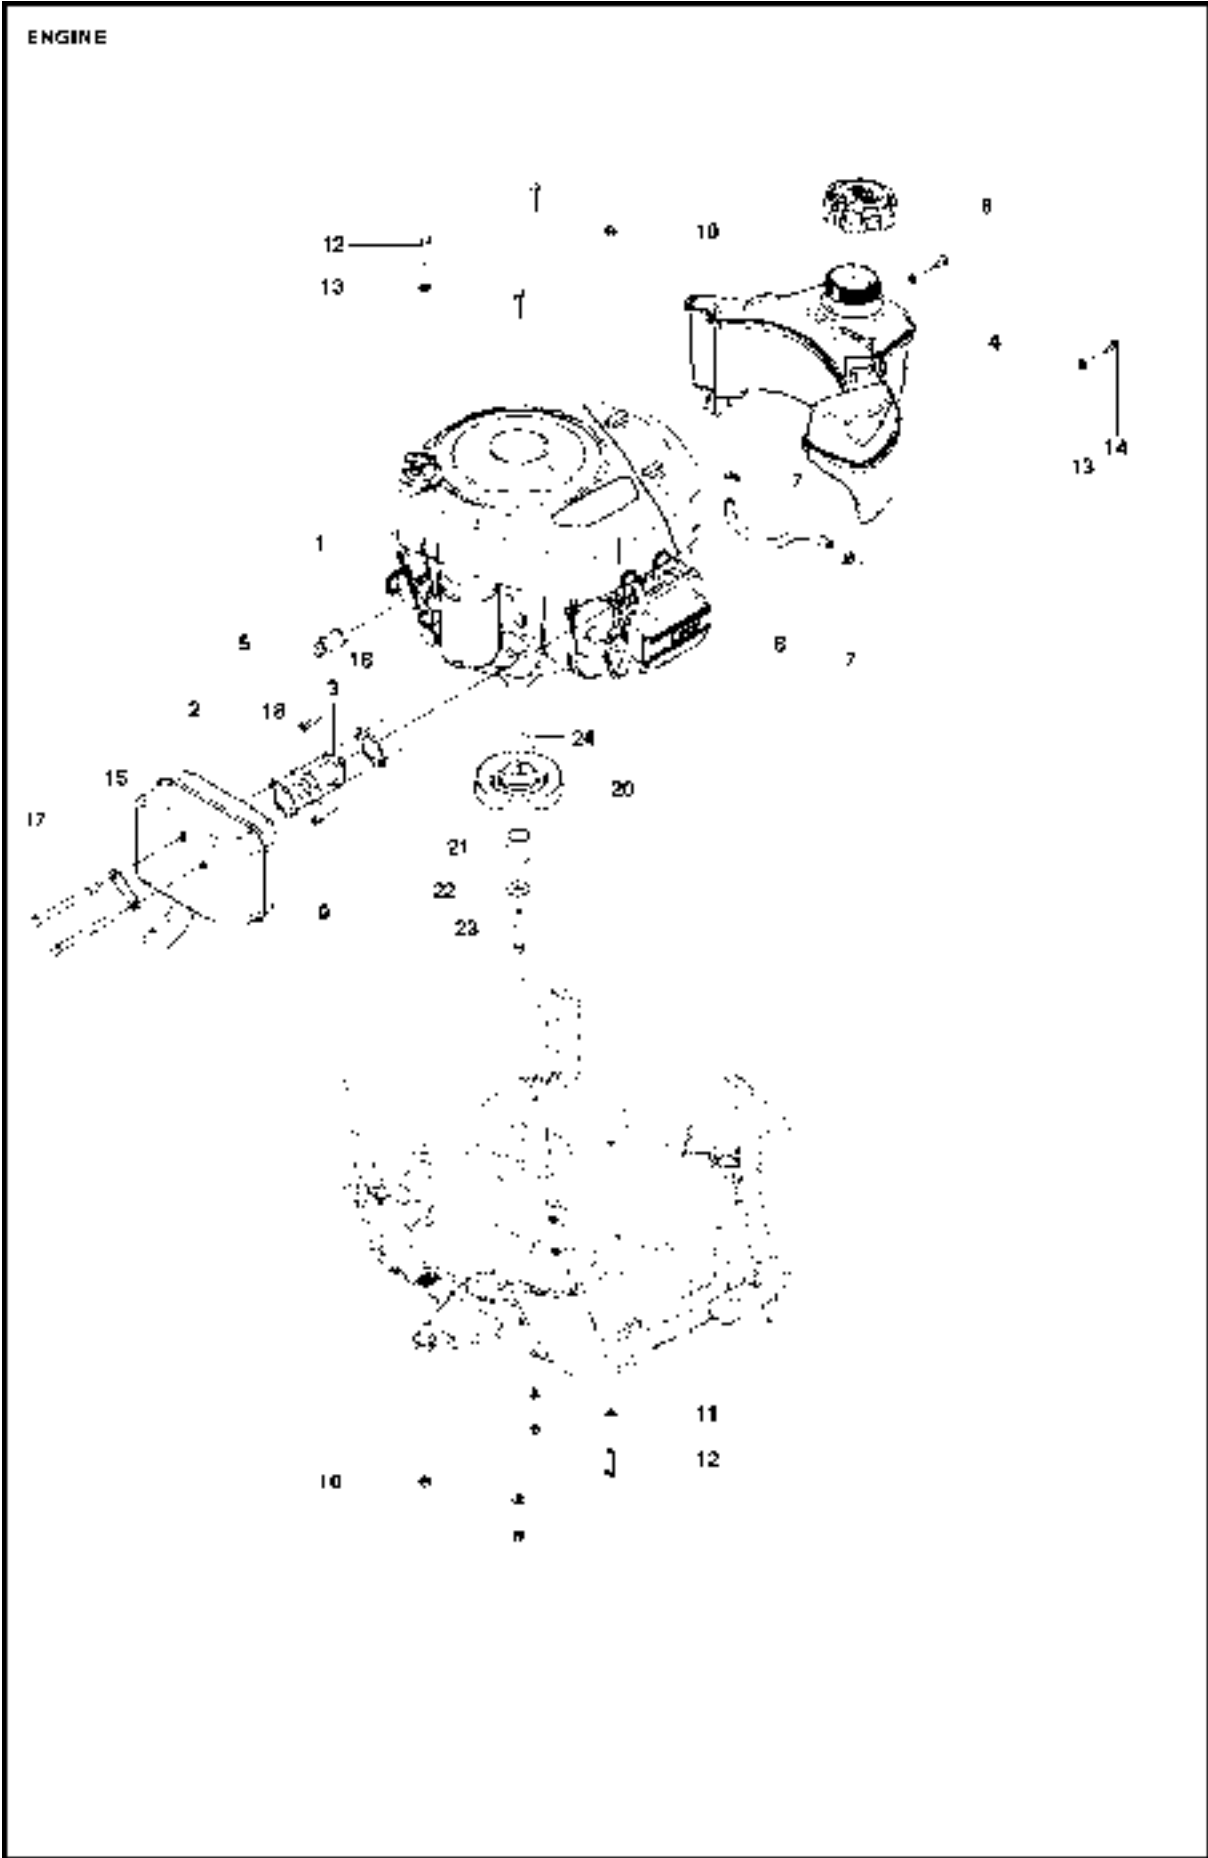

ENGINE

R112 C5, 967178502, 2019-01

Ref	Part No	Description	Remark	QTY KIT
1	584 87 24-01	ENGINE		1
2	584 24 43-01	MUFFLER ASSY		1
3	584 80 51-01	MANIFOLD		1
4	581 61 43-01	FUEL TANK		1
5	532 42 82-87	PLUG		1
6	504 80 00-15	FUEL HOSE		1
7	535 46 97-01	HOSE BRACE		2
8	532 43 96-45	HUB CAP		1
9	506 55 63-01	SCREW UNC		2
10	732 21 18-01	LOCK NUT		4
11	734 11 64-01	WASHER		3
12	725 24 57-51	SCREW		4
13	735 21 64-00	LOCKWASHER		3
14	544 40 04-01	SCREW		2
15	578 25 93-01	WASHER		3
17	578 25 91-01	COLLAR SCREW		2
18	506 91 45-01	GASKET		2
20	522 82 76-01	PULLEY		1
21	574 41 20-01	TUBE		1
22	506 59 75-01	WASHER		1
23	506 55 60-02	SCREW UNC		1
24	506 55 59-02	WEDGE		1