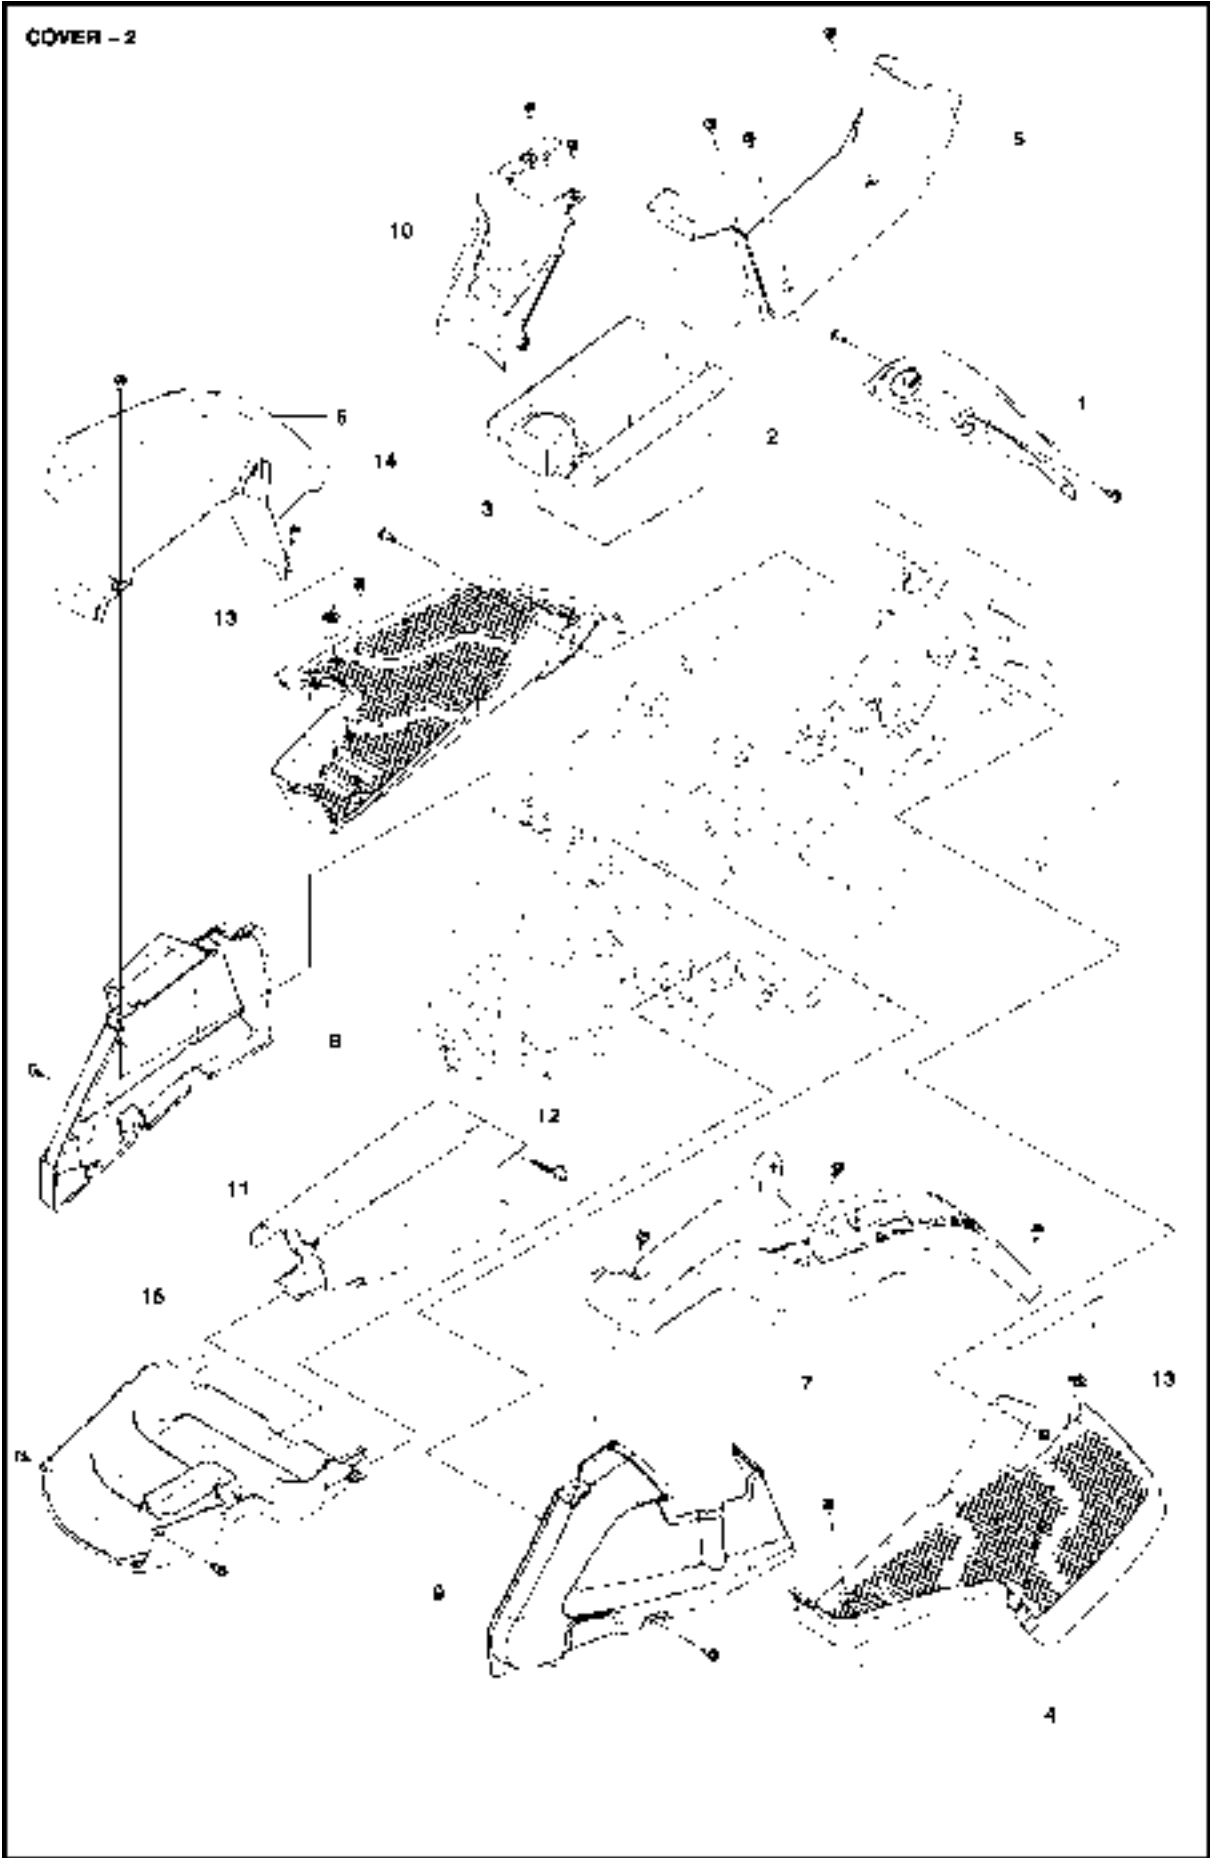

COVER

R112 C5, 967178502, 2019-01

Ref	Part No	Description	Remark	QTY KIT
1	575 83 92-02	COVER		1
2	525 47 78-01	BATTERY BOX		1
3	521 88 91-01	FOOT PLATE		1
4	521 88 92-02	FOOT PLATE		1
5	522 60 18-01	COVER		1
6	521 89 07-01	COVER		1
7	521 88 93-02	CONTROL PANEL		1
8	585 61 98-01	COVER		1
9	585 62 01-01	COVER		1
10	525 47 79-01	COVER		1
11	525 39 61-01	COVER		1
12	721 68 02-51	SPRING COTTER		1
13	535 42 91-01	SPRING NUT		2
14	544 40 05-01	SCREW		20
15	575 75 14-01	COVER		1