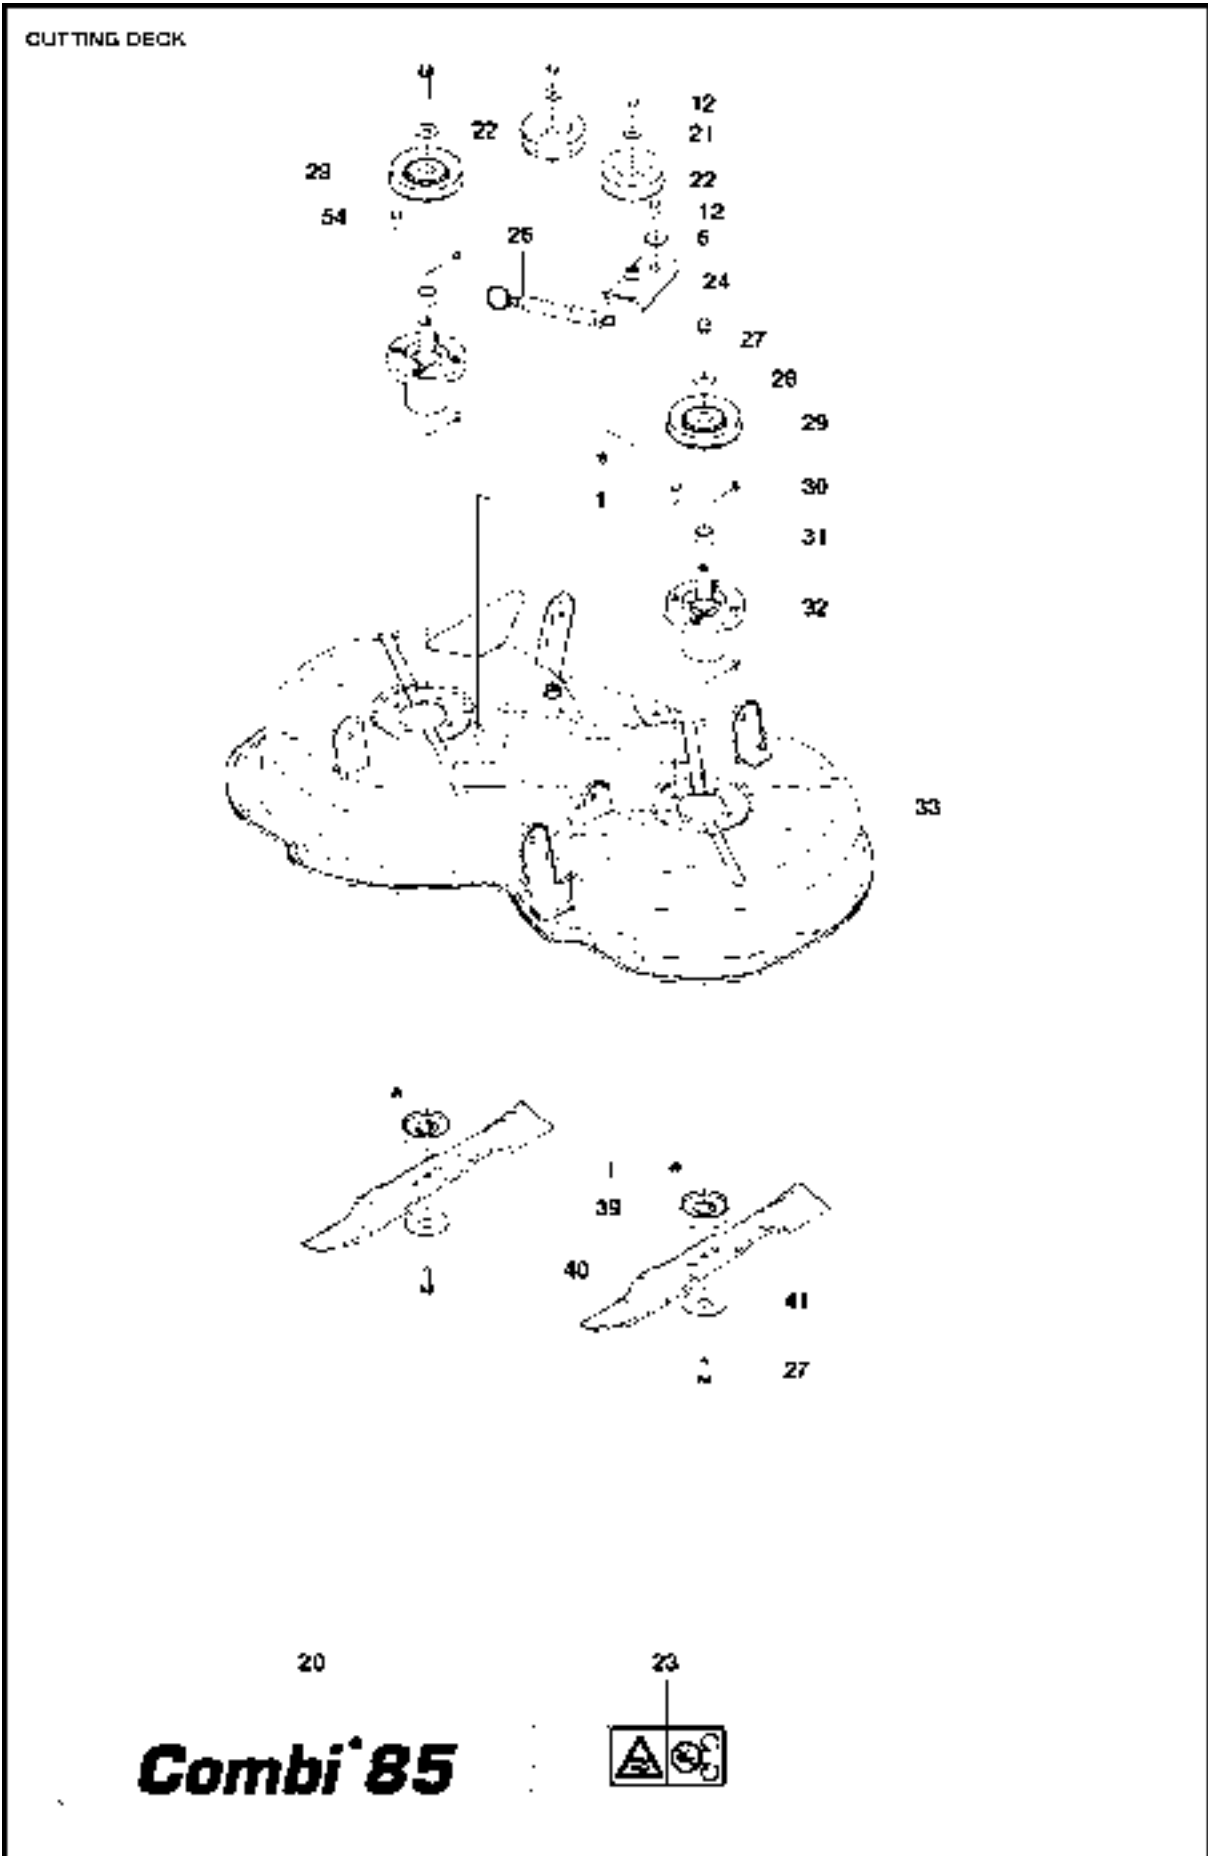

MOWER DECK / CUTTING DECK

R112 C5, 967178501, 2014

Ref	Part No	Description	Remark	QTY KIT
.	586 14 70-01	CUTTING DECK	Complete, Not shown	1
1	732 21 18-01	LOCK NUT		16
6	506 91 87-02	WASHER		1
12	725 24 53-71	SCREW EHHM		7
20	585 07 71-01	DECAL		1
21	734 11 64-41	WASHER		5
22	506 79 32-02	BELT TENSIONER WHEEL		2
23	574 51 00-01	DECAL		2
24	573 96 95-01	BELT TENSIONER		1
26	584 29 88-01	SPRING		1
27	506 67 54-02	SCREW EHHFM		4
28	734 11 74-41	WASHER		2
29	574 46 07-01	PULLEY		2
30	506 53 35-01	PARALLEL KEY		4
31	573 96 65-01	TUBE		2
32	573 96 86-01	BEARING HOUSING ASSY		2
33	581 06 11-01	CUTTING DECK		1
39	581 24 97-01	ADAPTER		2
40	581 08 35-01	BLADE		2
41	506 79 23-03	KNIFE PLATE		2
54	725 24 51-71	SCREW EHHM		8