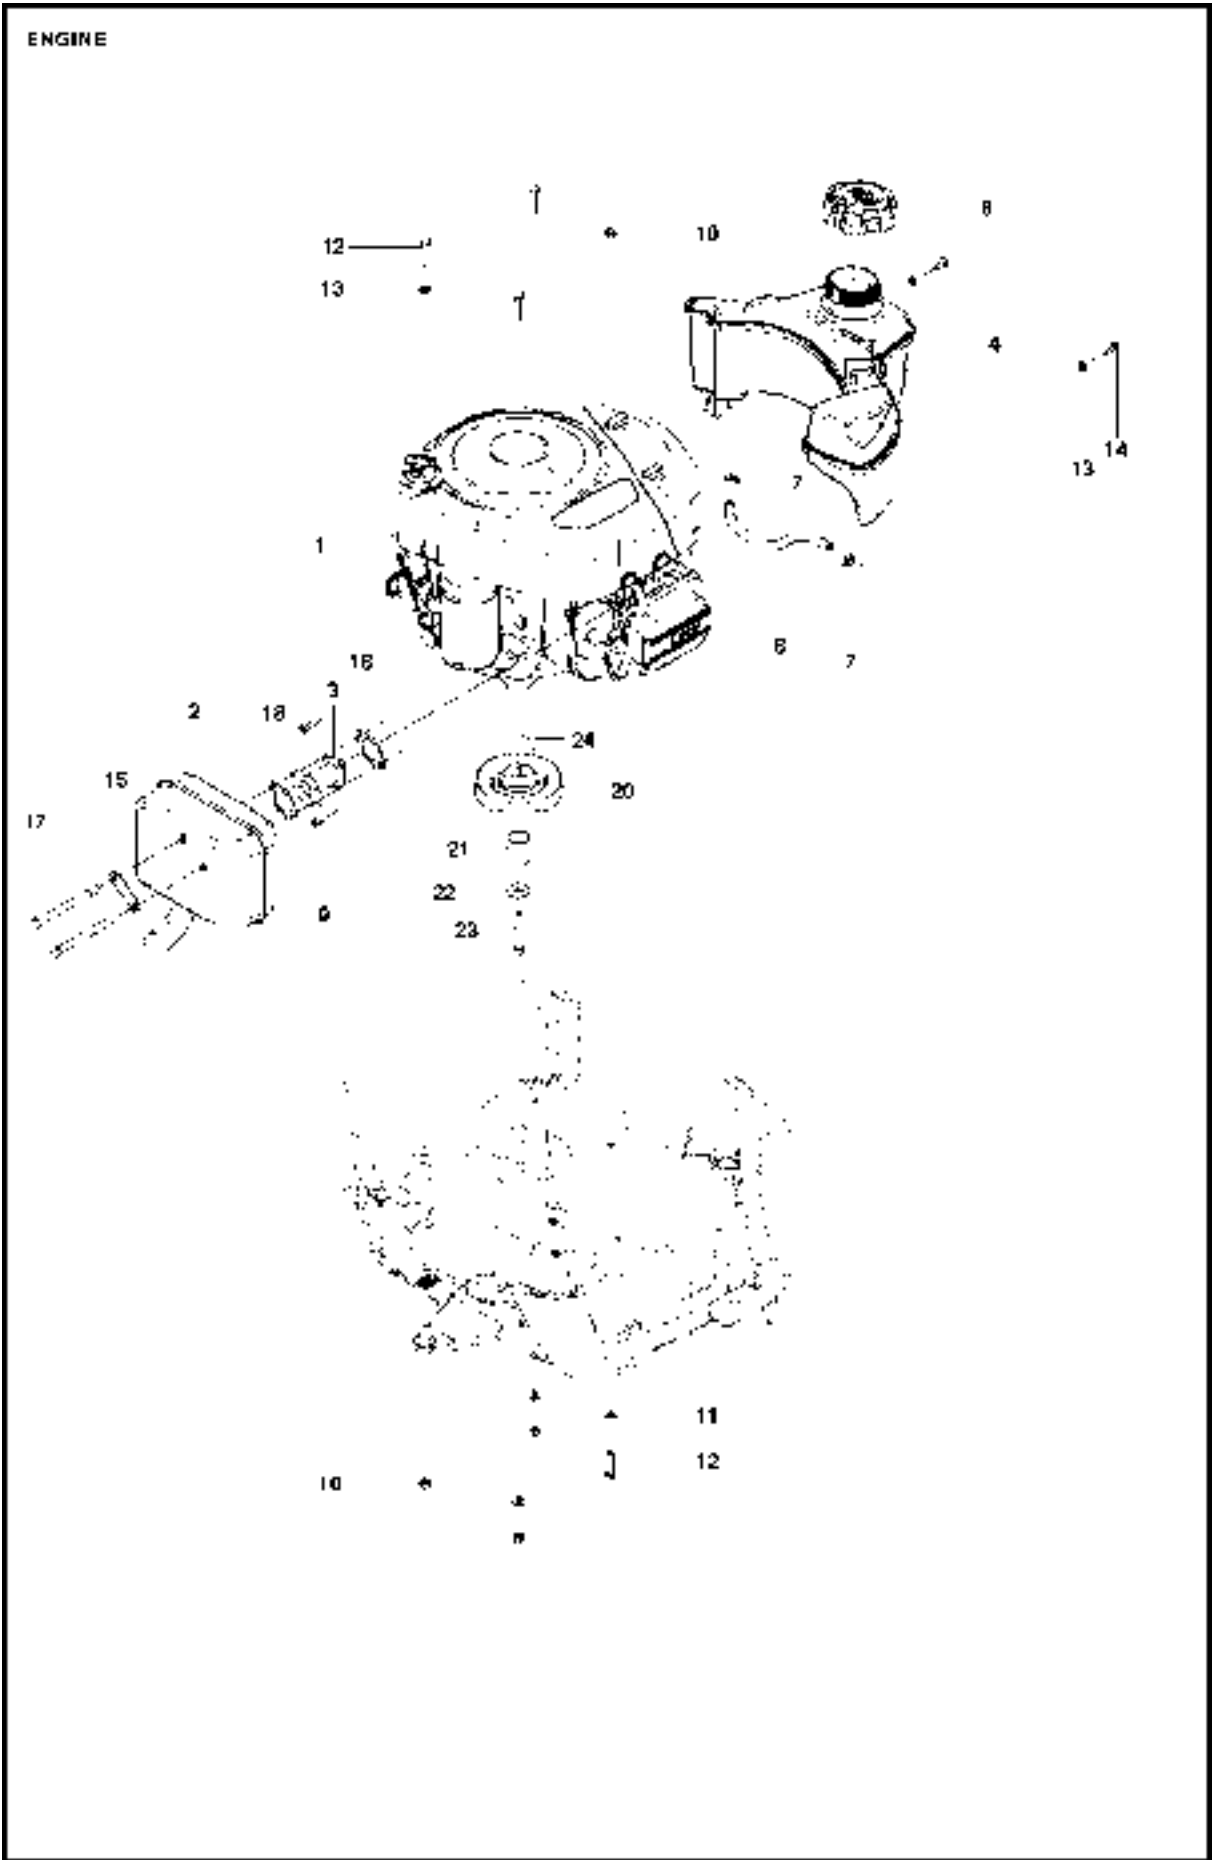

ENGINE

R112 C5, 967178501, 2014

Ref	Part No	Description	Remark	QTY KIT
1	584 87 24-01	ENGINE		1
2	584 24 43-01	MUFFLER ASSY		1
3	584 80 51-01	MANIFOLD		1
4	581 61 43-01	FUEL TANK		1
6	504 80 00-15	FUEL HOSE		1
7	535 46 97-01	HOSE BRACE		2
8	532 43 96-45	HUB CAP		1
9	506 55 63-01	SCREW UNC		2
10	732 21 18-01	LOCK NUT		4
11	734 11 64-01	WASHER		3
12	725 24 57-51	SCREW		4
13	735 21 64-00	LOCKWASHER		3
14	544 40 04-01	SCREW		2
15	578 25 93-01	WASHER		3
17	578 25 91-01	COLLAR SCREW		2
18	506 91 45-01	GASKET		2
20	522 82 76-01	PULLEY		1
21	574 41 20-01	TUBE		1
22	506 59 75-01	WASHER		1
23	506 55 60-02	SCREW UNC		1
24	506 55 59-02	WEDGE		1