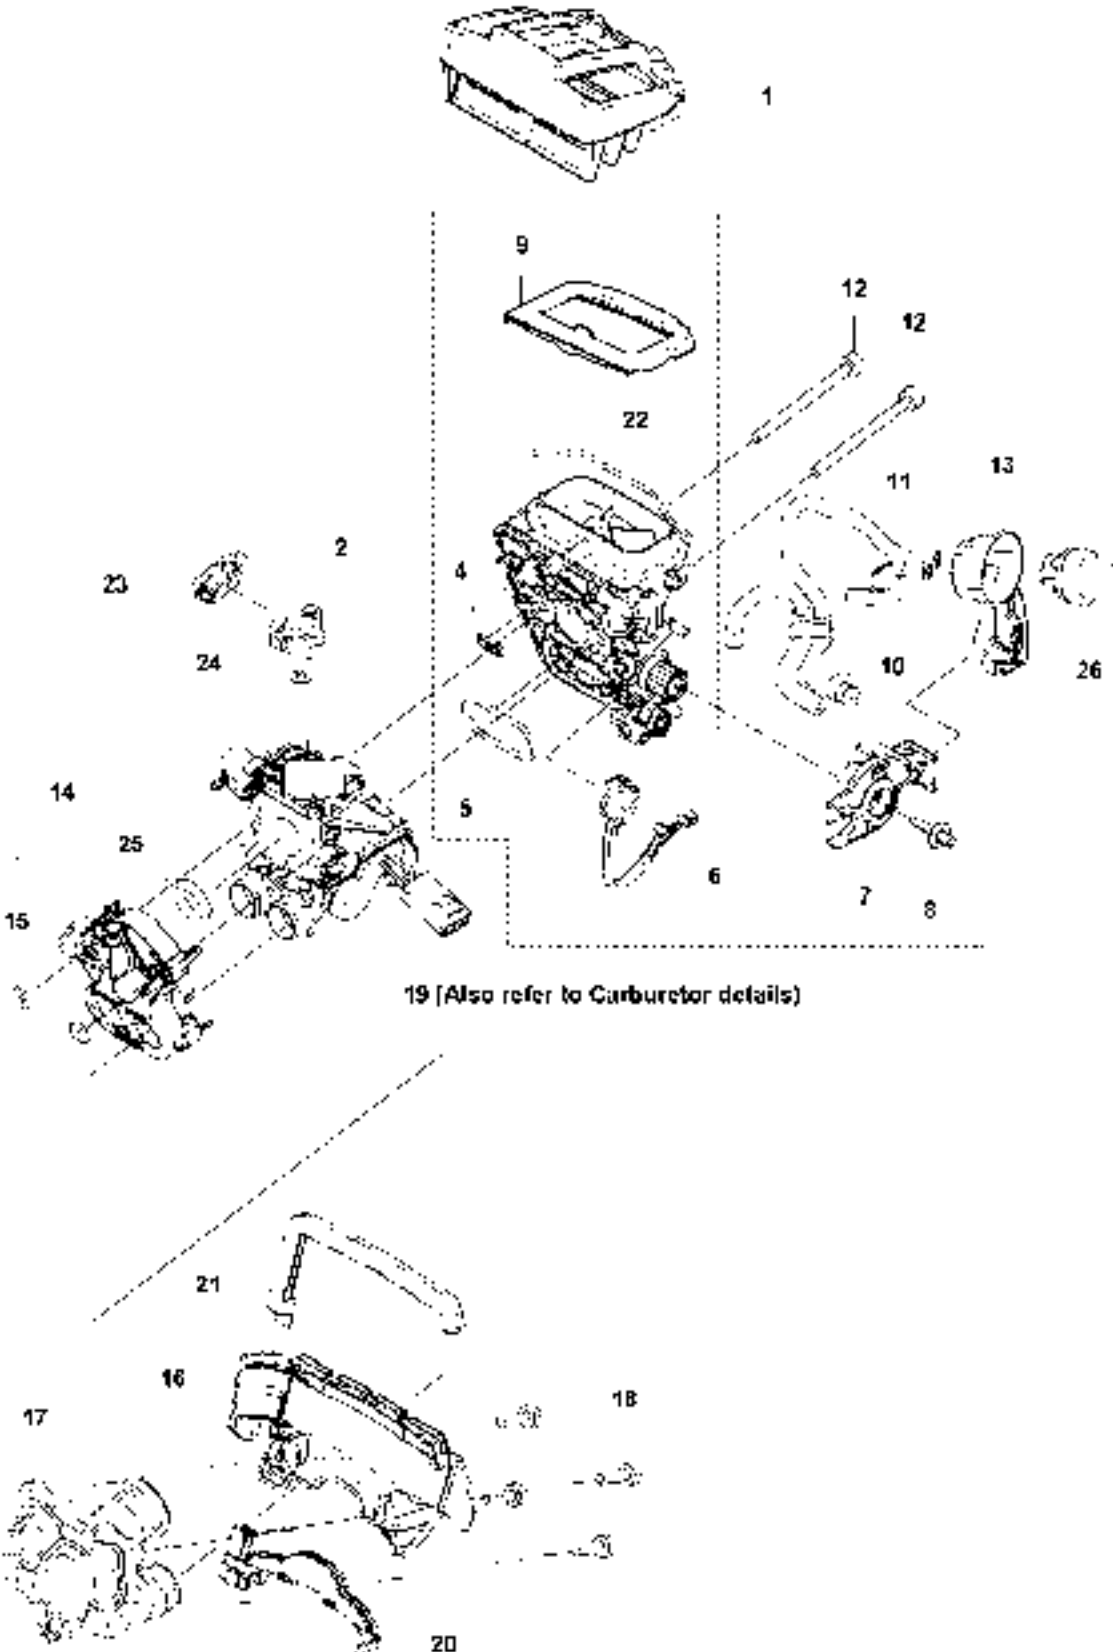

G1 565
CARBURETOR & AIRFILTER

CARBURETOR & AIR FILTER

565 2018-10

Ref	Part No	Description	Remark	QTY	KIT
1	575 52 64-01	AIR FILTER ASSY	64 microns	1	
1	575 52 64-02	AIR FILTER ASSY	25 microns	1	
1	575 52 64-03	AIR FILTER ASSY	Non Woven	1	
2	577 41 90-05	INLET ELBOW	Std	1	
4	525 61 92-01	SEALING		1	2
5	525 61 90-01	SEALING		1	2
6	577 53 64-02	WIRING ASSY		1	2
7	510 01 72-02	CHOKE CONTROL ASSY		1	2
8	505 15 62-01	SCREW		1	2
9	589 37 84-01	SEALING		1	2
10	523 05 68-01	FUEL HOSE		1	
11	525 34 43-03	FUEL HOSE		1	
12	581 14 31-01	SCREW ITXSCFM		2	
13	525 58 81-01	SEALING		1	
14	505 16 52-02	FLANGE		1	
15	503 22 65-03	SQUARE NUT		2	14
16	501 18 20-01	BAFFLE		1	
17	575 23 53-01	INLET PIPE	Std	1	
17	575 23 53-02	INLET PIPE	Winter	1	
18	526 81 81-01	SCREW ITXSCM		4	
19	591 15 83-02	CARBURETTOR KIT	565	1	
20	582 17 95-01	SEALING		1	
21	590 05 95-01	SEALING		1	
22	575 52 78-01	CLAMP		1	
23	589 34 07-01	CONTACT CLAMP		1	
24	589 34 06-01	RETAINER		1	
25	582 02 51-01	SUPPORT SLEEVE		1	
26	503 93 66-01	PURGE		1