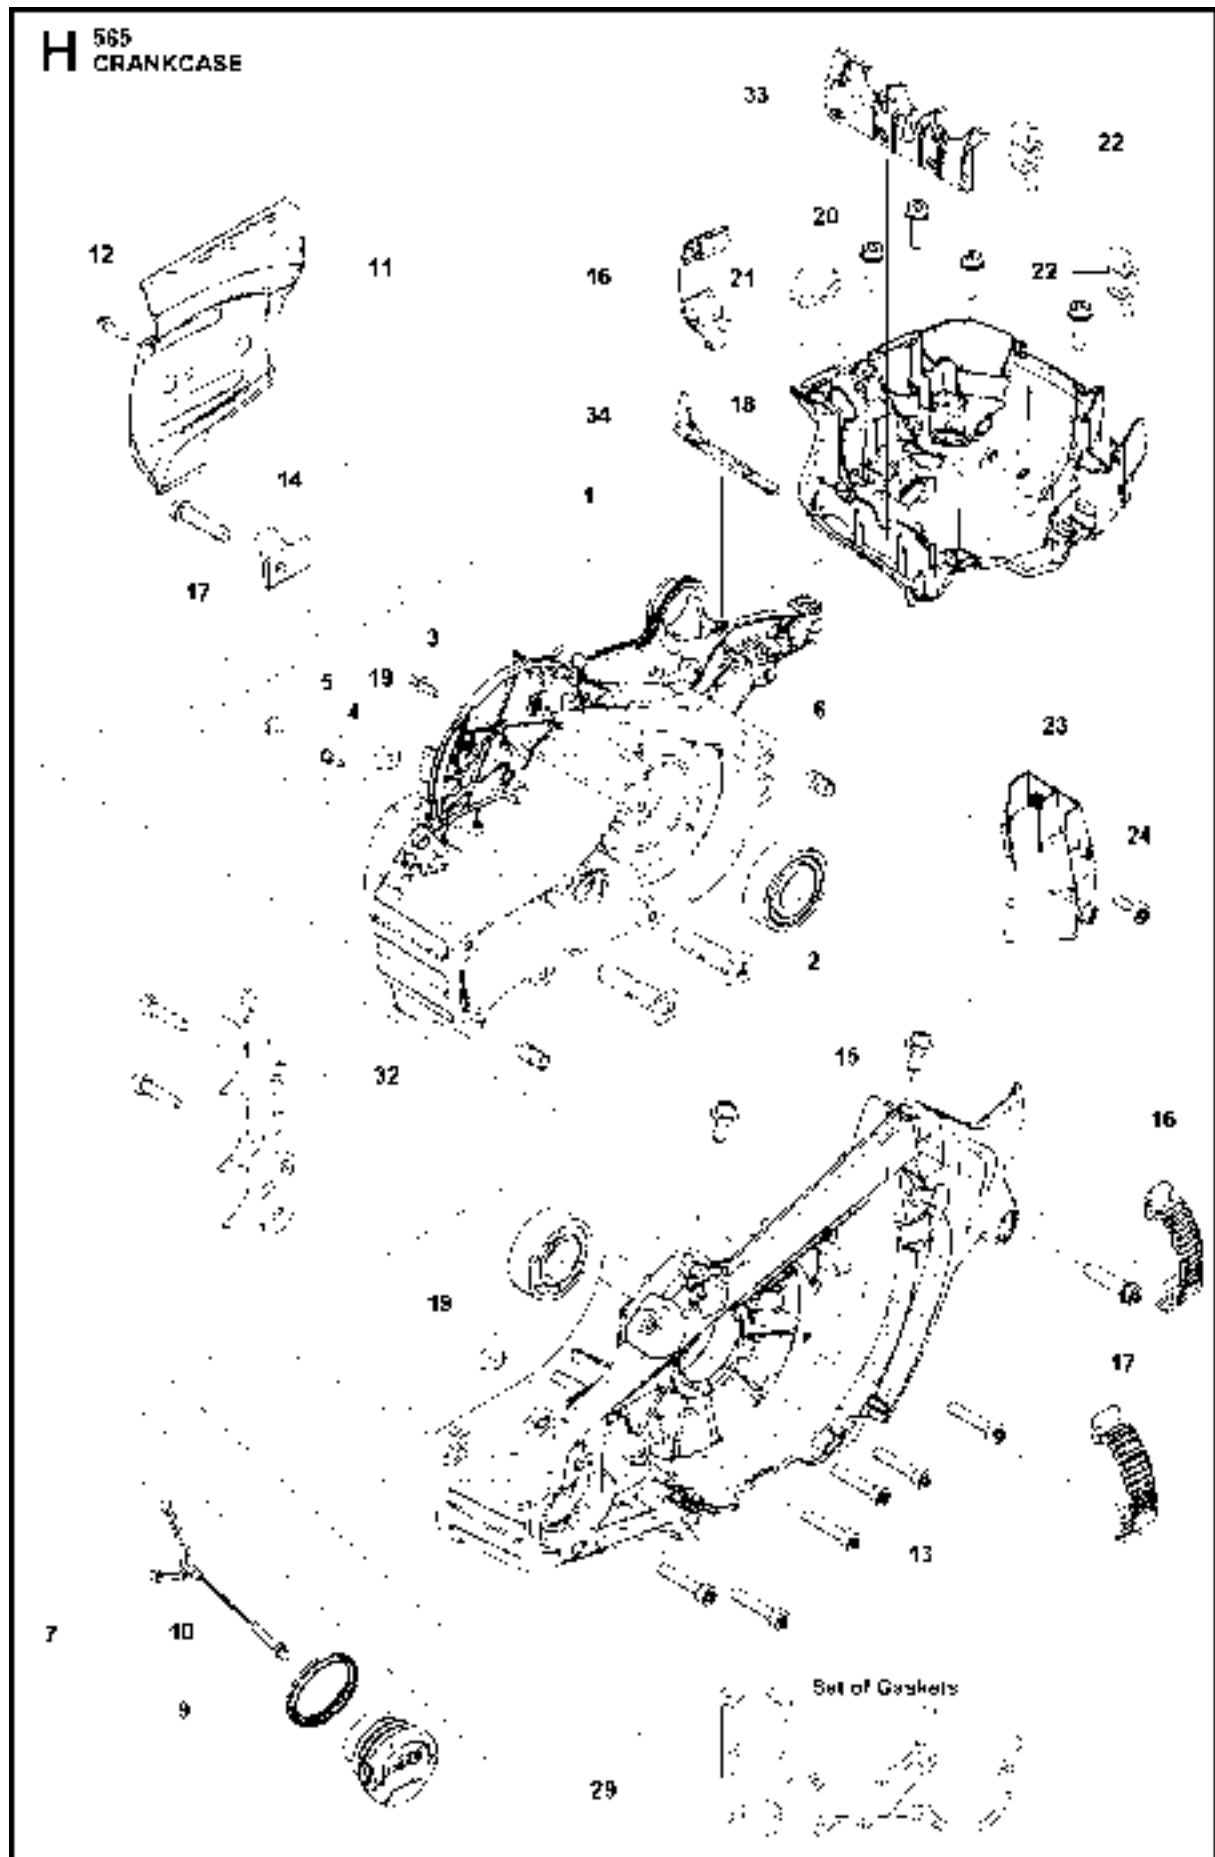

SPARE PARTS LIST

CHAIN SAWS

565 2018-10

A1 565
CHAIN BRAKE

CHAIN BRAKE

565 2018-10

Ref	Part No	Description	Remark	QTY KIT
1	576 13 96-01	HAND GUARD		1
2	590 10 53-01	HAND GUARD		1
3	590 11 02-01	CHAIN BRAKE		1
4	590 10 56-01	KNEE JOINT		1
5	503 75 22-02	BRAKE BAND ASSY		1
6	574 82 56-01	COVER		1
7	582 21 33-01	SCREW		3

A2 585
CLUTCH COVER

CLUTCH COVER

565 2018-10

Ref	Part No	Description	Remark	QTY	KIT
1	575 23 59-04	CLUTCH COVER ASSY		1	
2	575 23 63-02	CLUTCH COVER		1	1
3	575 23 64-01	CHIP GUARD		1	1
4	526 22 18-01	SCREW CITXPANT		3	1
5	501 51 72-01	CHAIN GUIDE		1	1
6	576 42 43-01	COVER		1	1
7	505 19 73-01	NUT		2	1
9	590 10 47-01	CHAIN TENSIONER KIT		1	1
10	590 10 48-01	WORM SCREW		1	1
11	590 10 51-01	WORM WHEEL		1	1

CLUTCH & OIL PUMP

565 2018-10

Ref	Part No	Description	Remark	QTY	KIT
1	577 60 38-01	CLUTCH DRUM ASSY		1	
2	503 43 20-01	NEEDLE HOLDER		1	1
3	501 59 80-02	RIM		1	1
4	503 75 24-01	WASHER		1	
5	503 27 21-01	E-CLIP		1	
6	586 79 84-03	CLUTCH ASSY		1	
7	537 36 06-01	CLUTCH SPRING		3	6
8	582 27 01-08	PUMP PINION		1	
9	589 02 84-01	OIL PUMP ASSY		1	
10	590 11 97-01	PUMP PISTON		1	9
11	590 12 01-01	OIL PUMP		1	9
12	576 98 74-01	OIL PRESSURE HOSE		1	
13	526 81 81-01	SCREW ITXSCM		2	
14	594 09 32-01	OIL HOSE		1	
15	501 54 41-02	OIL SCREEN		1	

G2 565
CARBURETOR DETAILS

1

CARBURETOR DETAILS

565 2018-10

Ref	Part No	Description	Remark	QTY	KIT
1	591 15 83-02	CARBURETTOR KIT	565	1	
2	522 51 89-01	KIT	GASKET KIT	1	1
3	590 19 15-01	CARBURETTOR	Metering Kit	1	1
4	590 19 16-01	CARBURETTOR	Throttle Lever Kit	1	1
6	537 38 34-01	SPRING		1	1
7	522 51 79-01	ROD		1	1
8	522 54 51-01	SCREW		4	
9	-	TBD	Download from your local supportsite	1	