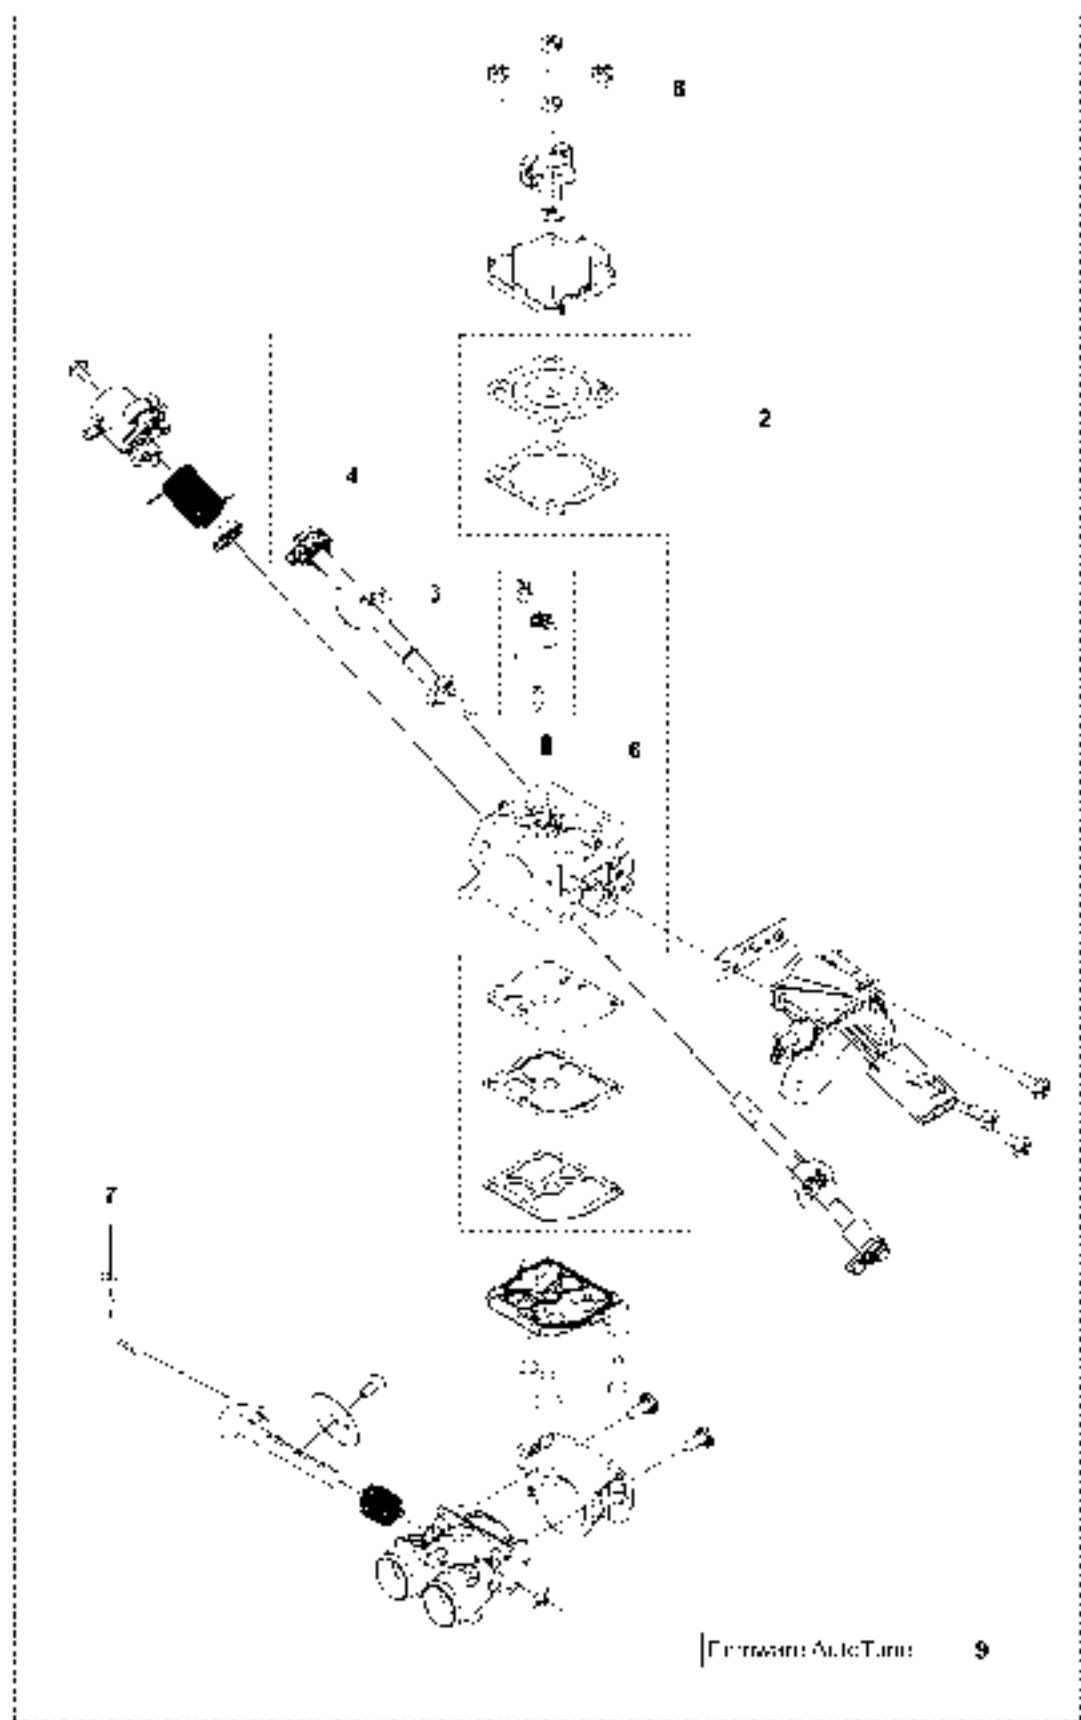

SPARE PARTS LIST

CHAIN SAWS

565 2018-10

A1 565
CHAIN BRAKE

CHAIN BRAKE

565 2018-10

Ref	Part No	Description	Remark	QTY KIT
1	576 13 96-01	HAND GUARD		1
2	590 10 53-01	HAND GUARD		1
3	590 11 02-01	CHAIN BRAKE		1
4	590 10 56-01	KNEE JOINT		1
5	503 75 22-02	BRAKE BAND ASSY		1
6	574 82 56-01	COVER		1
7	582 21 33-01	SCREW		3

G1 565
CARBURETOR & AIRFILTER

CARBURETOR & AIR FILTER

565 2018-10

Ref	Part No	Description	Remark	QTY	KIT
1	575 52 64-01	AIR FILTER ASSY	64 microns	1	
1	575 52 64-02	AIR FILTER ASSY	25 microns	1	
1	575 52 64-03	AIR FILTER ASSY	Non Woven	1	
2	577 41 90-05	INLET ELBOW	Std	1	
4	525 61 92-01	SEALING		1	2
5	525 61 90-01	SEALING		1	2
6	577 53 64-02	WIRING ASSY		1	2
7	510 01 72-02	CHOKE CONTROL ASSY		1	2
8	505 15 62-01	SCREW		1	2
9	589 37 84-01	SEALING		1	2
10	523 05 68-01	FUEL HOSE		1	
11	525 34 43-03	FUEL HOSE		1	
12	581 14 31-01	SCREW ITXSCFM		2	
13	525 58 81-01	SEALING		1	
14	505 16 52-02	FLANGE		1	
15	503 22 65-03	SQUARE NUT		2	14
16	501 18 20-01	BAFFLE		1	
17	575 23 53-01	INLET PIPE	Std	1	
17	575 23 53-02	INLET PIPE	Winter	1	
18	526 81 81-01	SCREW ITXSCM		4	
19	591 15 83-02	CARBURETTOR KIT	565	1	
20	582 17 95-01	SEALING		1	
21	590 05 95-01	SEALING		1	
22	575 52 78-01	CLAMP		1	
23	589 34 07-01	CONTACT CLAMP		1	
24	589 34 06-01	RETAINER		1	
25	582 02 51-01	SUPPORT SLEEVE		1	
26	503 93 66-01	PURGE		1	

G2 565
CARBURETOR DETAILS

1

CARBURETOR DETAILS

565 2018-10

Ref	Part No	Description	Remark	QTY	KIT
1	591 15 83-02	CARBURETTOR KIT	565	1	
2	522 51 89-01	KIT	GASKET KIT	1	1
3	590 19 15-01	CARBURETTOR	Metering Kit	1	1
4	590 19 16-01	CARBURETTOR	Throttle Lever Kit	1	1
6	537 38 34-01	SPRING		1	1
7	522 51 79-01	ROD		1	1
8	522 54 51-01	SCREW		4	
9	-	TBD	Download from your local supportsite	1	