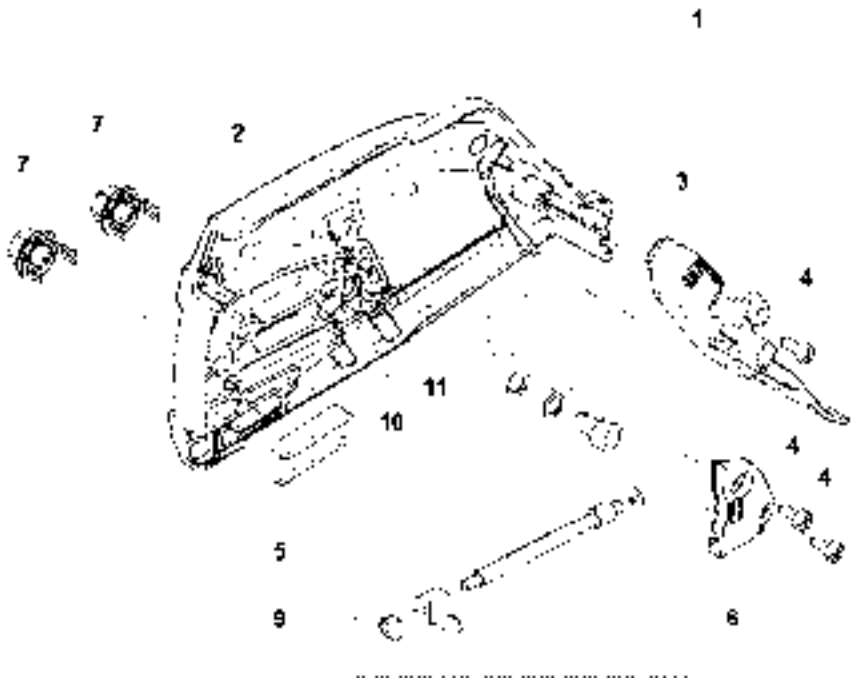

SPARE PARTS LIST

CHAIN SAWS

565 2018-10

A1 565
CHAIN BRAKE

CHAIN BRAKE

565 2018-10

Ref	Part No	Description	Remark	QTY KIT
1	576 13 96-01	HAND GUARD		1
2	590 10 53-01	HAND GUARD		1
3	590 11 02-01	CHAIN BRAKE		1
4	590 10 56-01	KNEE JOINT		1
5	503 75 22-02	BRAKE BAND ASSY		1
6	574 82 56-01	COVER		1
7	582 21 33-01	SCREW		3

A2 585
CLUTCH COVER

CLUTCH COVER

565 2018-10

Ref	Part No	Description	Remark	QTY	KIT
1	575 23 59-04	CLUTCH COVER ASSY		1	
2	575 23 63-02	CLUTCH COVER		1	1
3	575 23 64-01	CHIP GUARD		1	1
4	526 22 18-01	SCREW CITXPANT		3	1
5	501 51 72-01	CHAIN GUIDE		1	1
6	576 42 43-01	COVER		1	1
7	505 19 73-01	NUT		2	1
9	590 10 47-01	CHAIN TENSIONER KIT		1	1
10	590 10 48-01	WORM SCREW		1	1
11	590 10 51-01	WORM WHEEL		1	1

CLUTCH & OIL PUMP

565 2018-10

Ref	Part No	Description	Remark	QTY	KIT
1	577 60 38-01	CLUTCH DRUM ASSY		1	
2	503 43 20-01	NEEDLE HOLDER		1	1
3	501 59 80-02	RIM		1	1
4	503 75 24-01	WASHER		1	
5	503 27 21-01	E-CLIP		1	
6	586 79 84-03	CLUTCH ASSY		1	
7	537 36 06-01	CLUTCH SPRING		3	6
8	582 27 01-08	PUMP PINION		1	
9	589 02 84-01	OIL PUMP ASSY		1	
10	590 11 97-01	PUMP PISTON		1	9
11	590 12 01-01	OIL PUMP		1	9
12	576 98 74-01	OIL PRESSURE HOSE		1	
13	526 81 81-01	SCREW ITXSCM		2	
14	594 09 32-01	OIL HOSE		1	
15	501 54 41-02	OIL SCREEN		1	