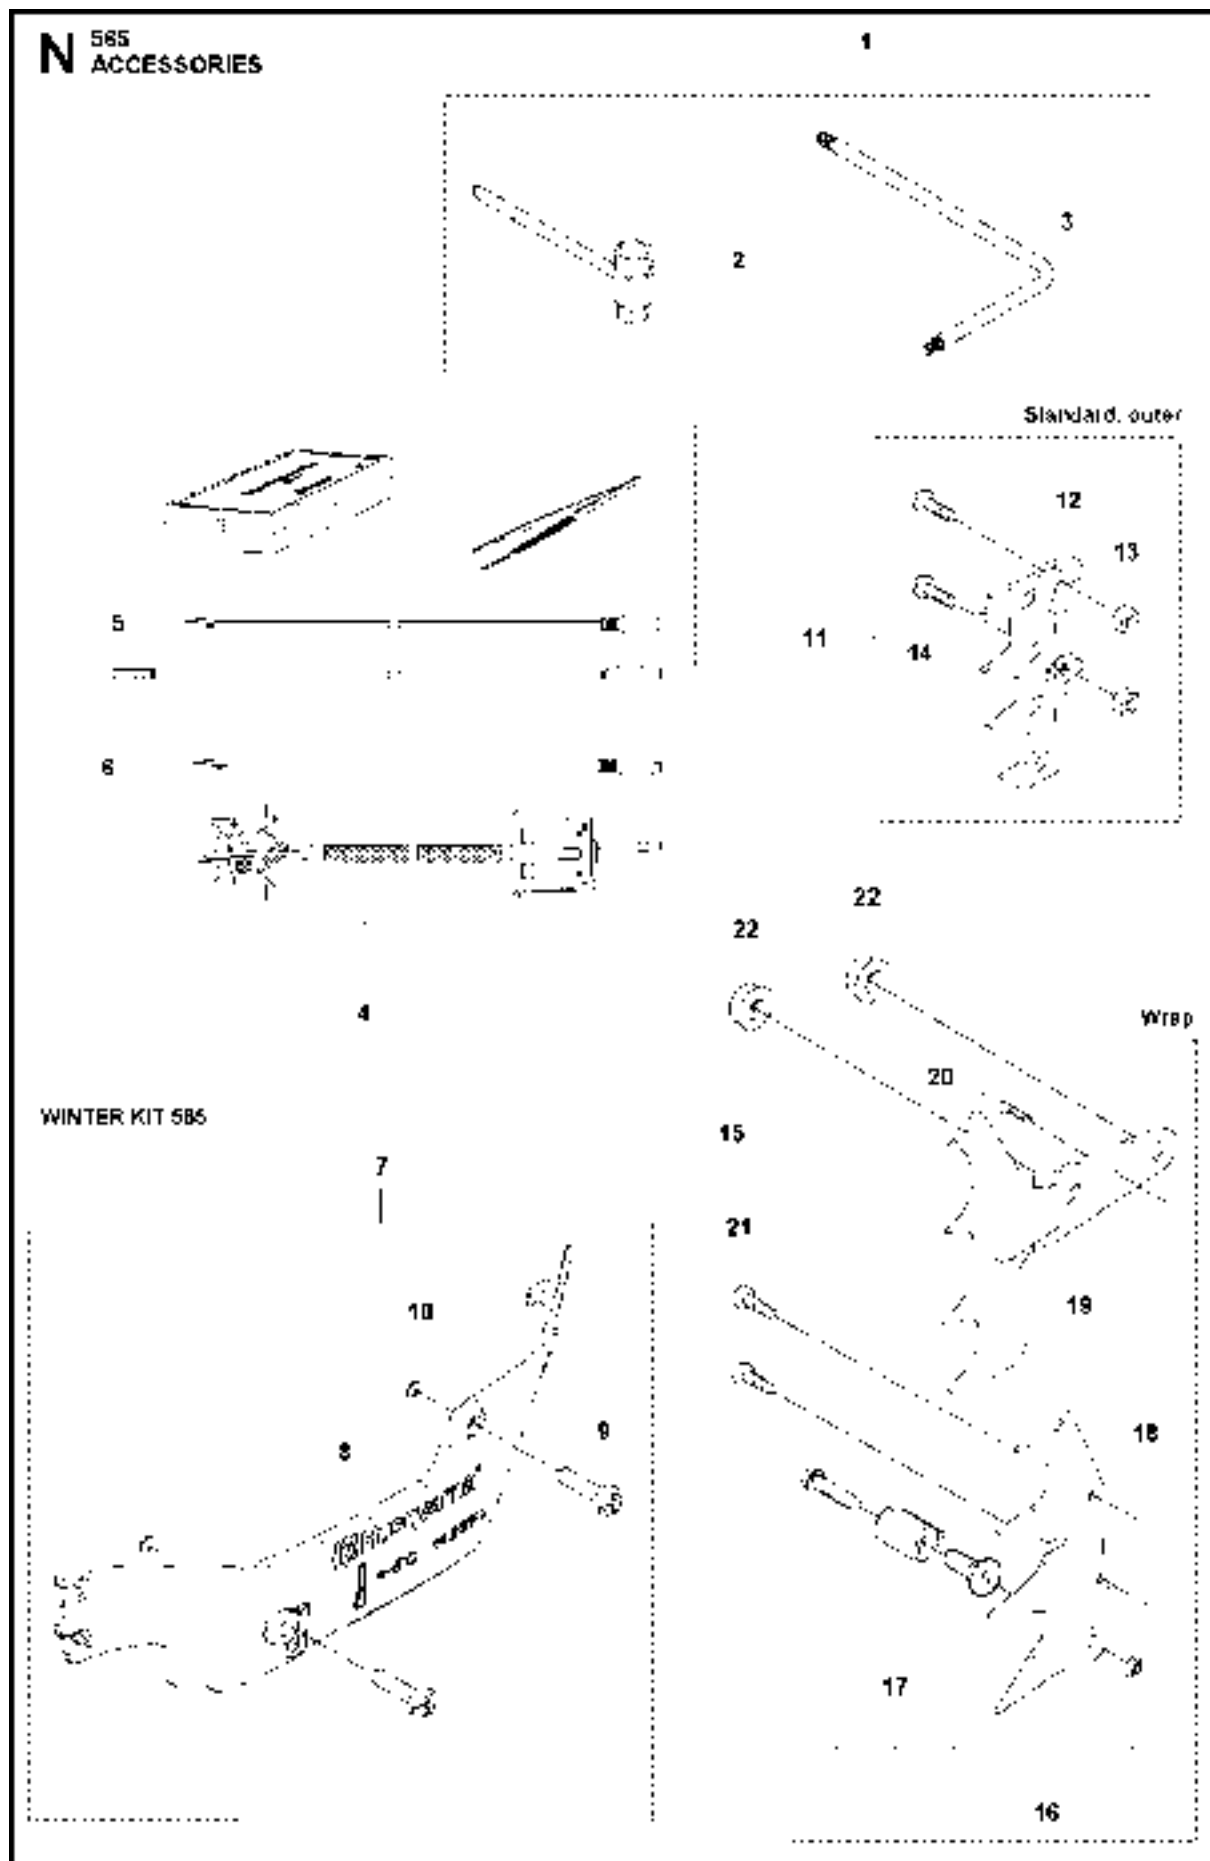

ACCESSORIES

565 2018-10

Ref	Part No	Description	Remark	QTY	KIT
1	503 55 85-13	TOOL		1	
2	501 69 17-01	COMBINATION WRENCH		1	1
3	575 88 07-01	WRENCH		1	1
4	583 89 71-01	DIAGNOSTIC TOOL KIT		1	
5	576 18 34-01	CABLE ASSY	Diagnostic cable 14Mhz	1	4
6	576 95 22-01	CABLE ASSY	Diagnostic cable 8Mhz	1	4
7	575 52 75-01	WINTER KIT		1	
8	576 16 26-01	WINTER COVER		1	7
9	503 21 70-16	SCREW CCRPANT		2	7
10	740 42 01-00	O-RING		2	7
11	590 26 10-01	SPIKE	Std	1	
12	575 23 65-01	SPIKE		1	11
13	503 22 24-01	LOCK NUT		2	11
14	525 75 52-02	SCREW ITXSCFM		2	11
15	589 77 21-01	SPIKE	Wrap	1	
16	589 77 13-01	CHAIN CATCHER		1	15
17	537 02 44-01	WEAR PROTECTION		1	16
18	537 01 72-01	SPIKE		1	15
19	503 92 27-01	SPIKE		1	15
20	525 88 74-02	SCREW CITXPANT		1	15
21	525 82 49-02	SCREW ITXSCM		2	
22	503 22 00-01	HEXAGON NUT		2