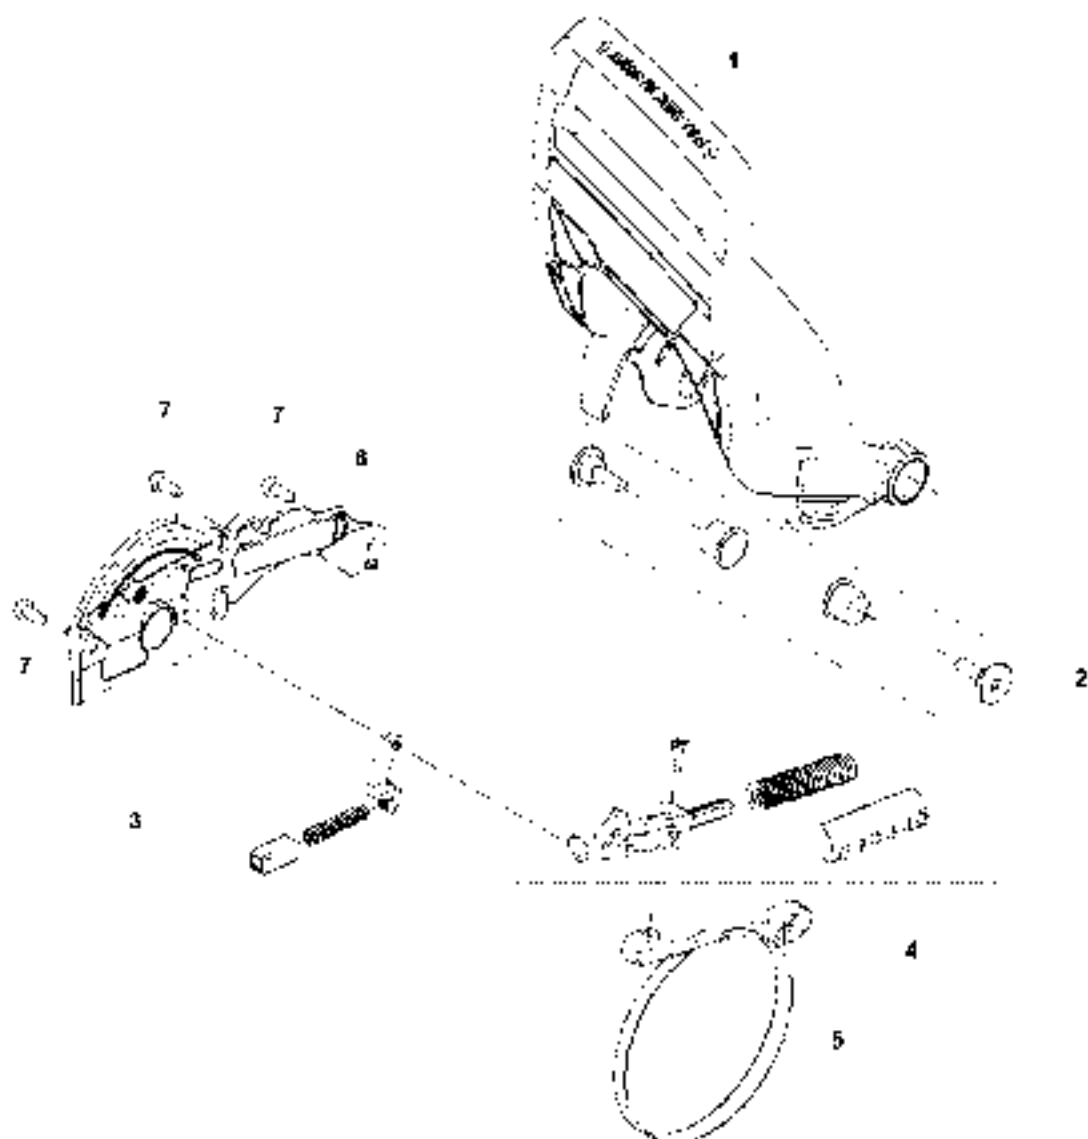

SPARE PARTS LIST

CHAIN SAWS

565 2018-10

A1 565
CHAIN BRAKE

CHAIN BRAKE

565 2018-10

Ref	Part No	Description	Remark	QTY KIT
1	576 13 96-01	HAND GUARD		1
2	590 10 53-01	HAND GUARD		1
3	590 11 02-01	CHAIN BRAKE		1
4	590 10 56-01	KNEE JOINT		1
5	503 75 22-02	BRAKE BAND ASSY		1
6	574 82 56-01	COVER		1
7	582 21 33-01	SCREW		3

A2 585
CLUTCH COVER

CLUTCH COVER

565 2018-10

Ref	Part No	Description	Remark	QTY	KIT
1	575 23 59-04	CLUTCH COVER ASSY		1	
2	575 23 63-02	CLUTCH COVER		1	1
3	575 23 64-01	CHIP GUARD		1	1
4	526 22 18-01	SCREW CITXPANT		3	1
5	501 51 72-01	CHAIN GUIDE		1	1
6	576 42 43-01	COVER		1	1
7	505 19 73-01	NUT		2	1
9	590 10 47-01	CHAIN TENSIONER KIT		1	1
10	590 10 48-01	WORM SCREW		1	1
11	590 10 51-01	WORM WHEEL		1	1

CLUTCH & OIL PUMP

565 2018-10

Ref	Part No	Description	Remark	QTY	KIT
1	577 60 38-01	CLUTCH DRUM ASSY		1	
2	503 43 20-01	NEEDLE HOLDER		1	1
3	501 59 80-02	RIM		1	1
4	503 75 24-01	WASHER		1	
5	503 27 21-01	E-CLIP		1	
6	586 79 84-03	CLUTCH ASSY		1	
7	537 36 06-01	CLUTCH SPRING		3	6
8	582 27 01-08	PUMP PINION		1	
9	589 02 84-01	OIL PUMP ASSY		1	
10	590 11 97-01	PUMP PISTON		1	9
11	590 12 01-01	OIL PUMP		1	9
12	576 98 74-01	OIL PRESSURE HOSE		1	
13	526 81 81-01	SCREW ITXSCM		2	
14	594 09 32-01	OIL HOSE		1	
15	501 54 41-02	OIL SCREEN		1	

C 565
CYLINDER COVER

CYLINDER COVER

565 2018-10

Ref	Part No	Description	Remark	QTY KIT
1	579 79 88-01	CYLINDER COVER		1

D 565
CYLINDER & PISTON

12 A

Set of Gaskets

CYLINDER PISTON