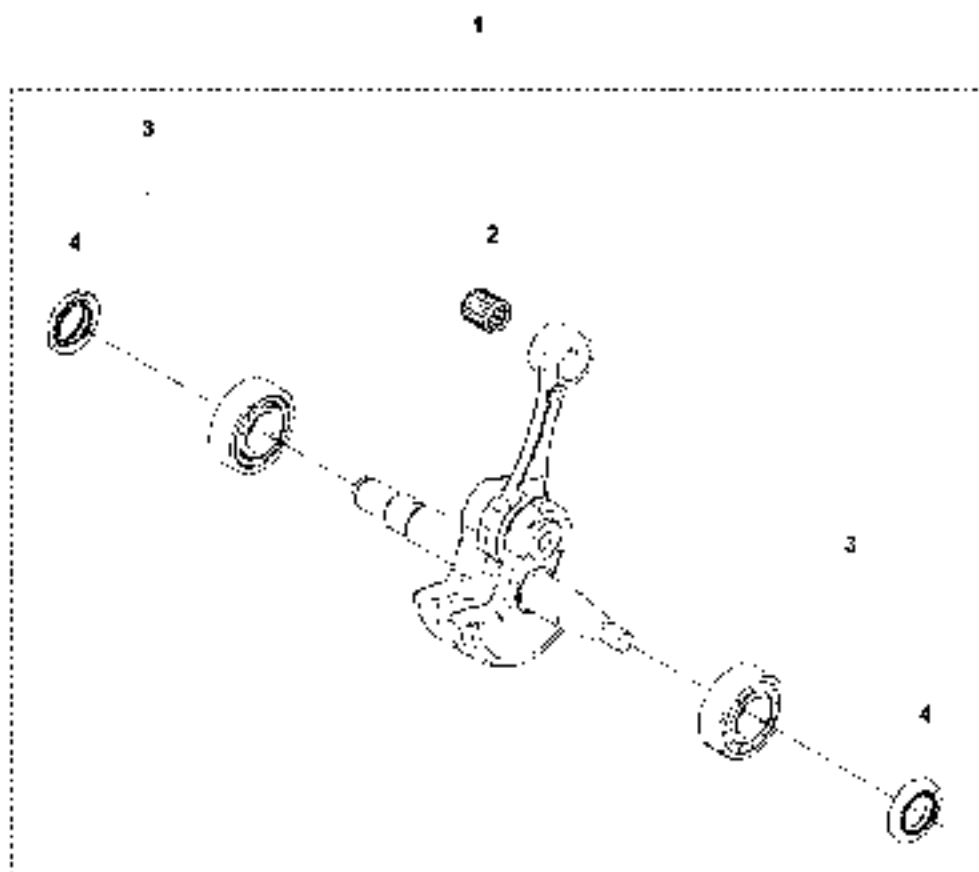

E 565
CRANKSHAFT

CRANKSHAFT

565 2018-10

Ref	Part No	Description	Remark	QTY	KIT
1	577 60 74-02	CRANKSHAFT ASSY		1	1
2	577 57 24-01	NEEDLE BEARING		1	1
3	587 29 34-01	BALL BEARING		2	1
4	582 81 26-01	RADIAL SEAL		2	2