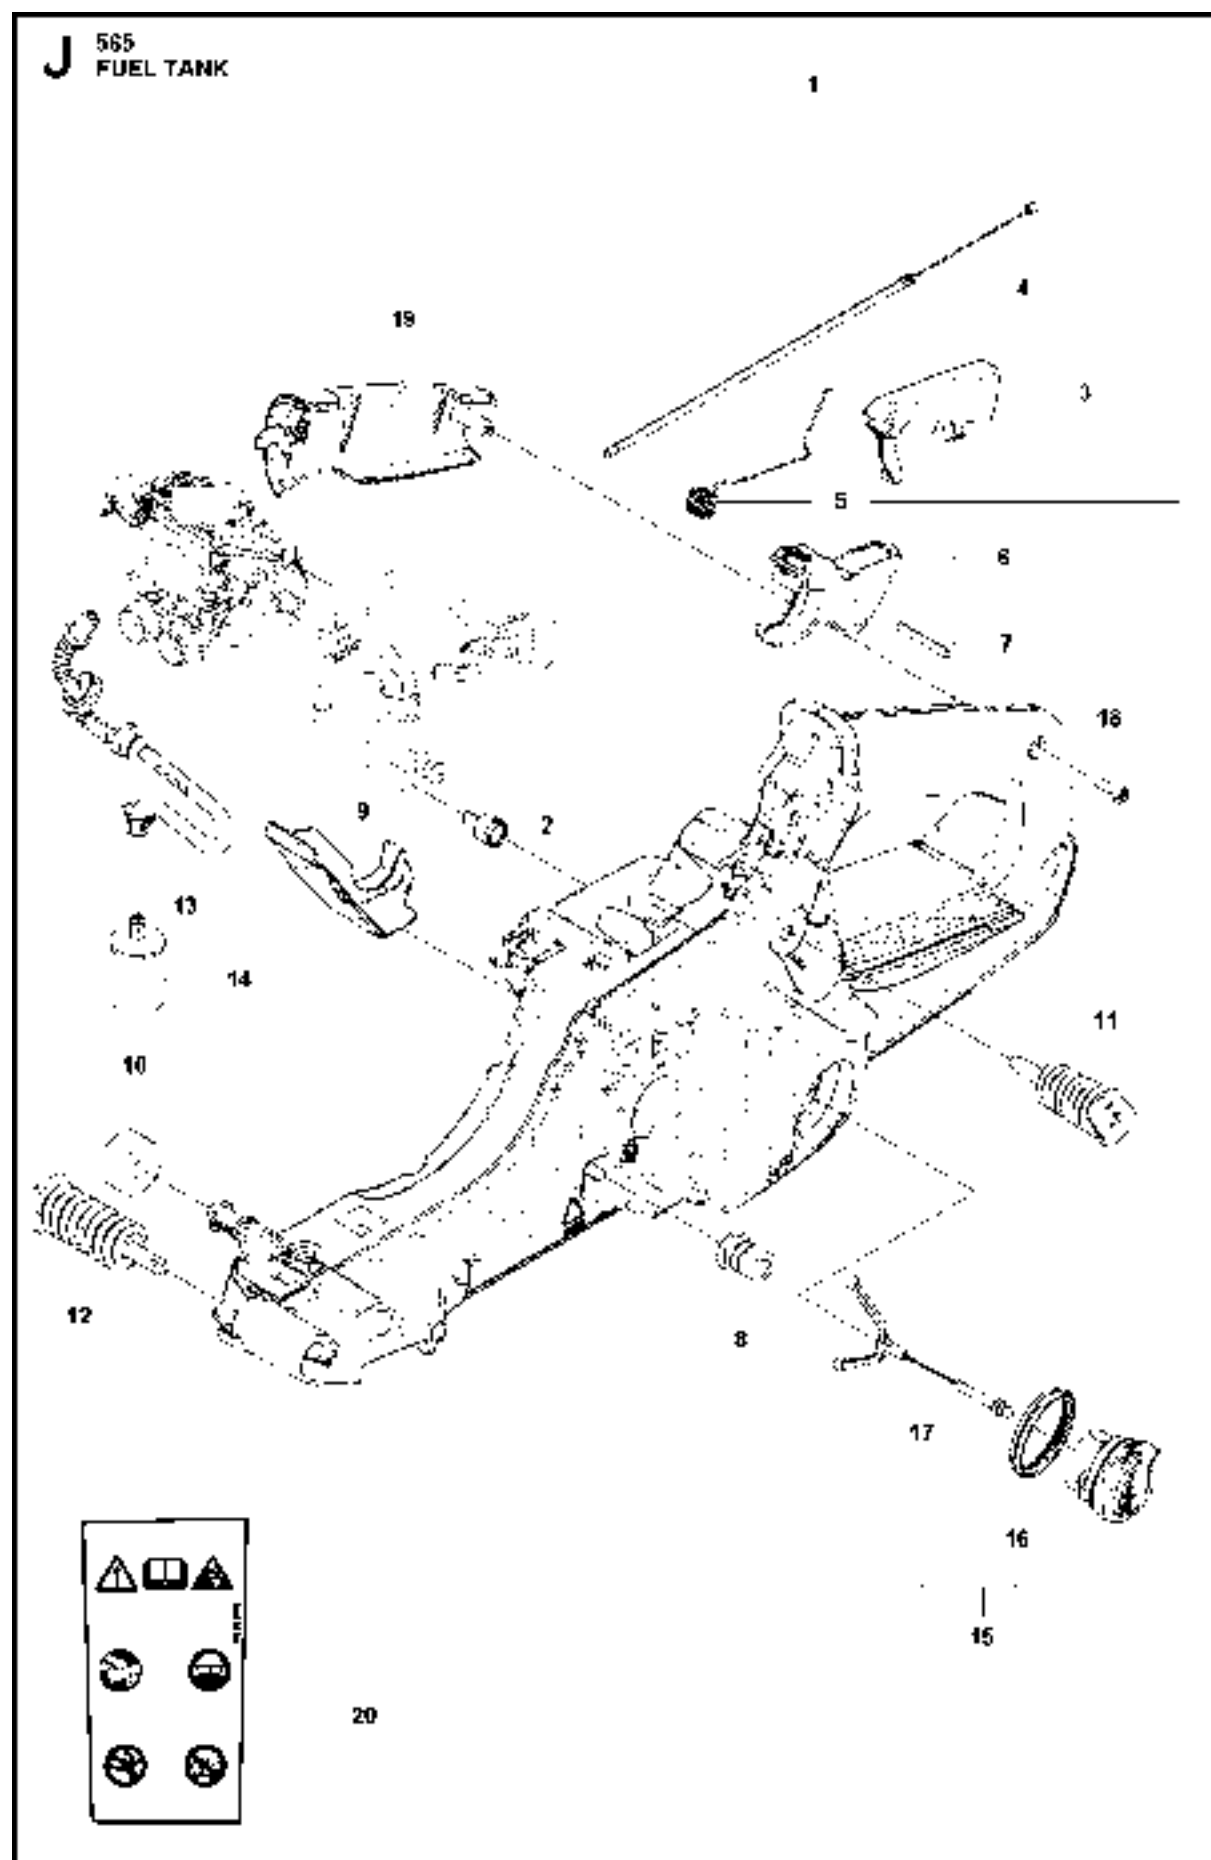

FUEL TANK

565 2018-10

Ref	Part No	Description	Remark	QTY	KIT
1	578 20 07-01	FUEL TANK ASSY		1	
2	501 15 29-01	TANK VENT ASSY		1	1
3	537 20 84-01	THROTTLE LOCKOUT		1	1
4	576 16 28-02	THROTTLE CABLE ASSY		1	1
5	544 09 99-01	SPRING		1	1
6	576 95 67-01	THROTTLE		1	1
7	720 18 25-20	PARALLEL PIN		1	1
8	501 00 76-01	LATERAL SUPPORT		1	
9	575 01 02-01	WEAR PROTECTION		1	
10	523 08 55-01	DEFLECTION LIMITER		1	
11	577 06 27-02	ANTIVIBRATION ELEMENT		1	
11	577 06 27-01	ANTIVIBRATION ELEMENT	Hard	1	
12	503 85 41-04	ANTIVIBRATION ELEMENT		1	
12	503 85 41-03	ANTIVIBRATION ELEMENT	Hard	1	
13	577 50 41-01	FUEL HOSE		1	
14	503 44 32-01	FUEL FILTER		1	
15	522 62 00-03	TANK CAP ASSY		1	
16	589 24 11-01	GASKET		1	15
17	503 57 89-01	HOLDER		1	15
18	525 88 74-02	SCREW CITXPANT		1	
19	537 20 55-01	COVER		1	
20	590 56 70-01	DECAL		1	1