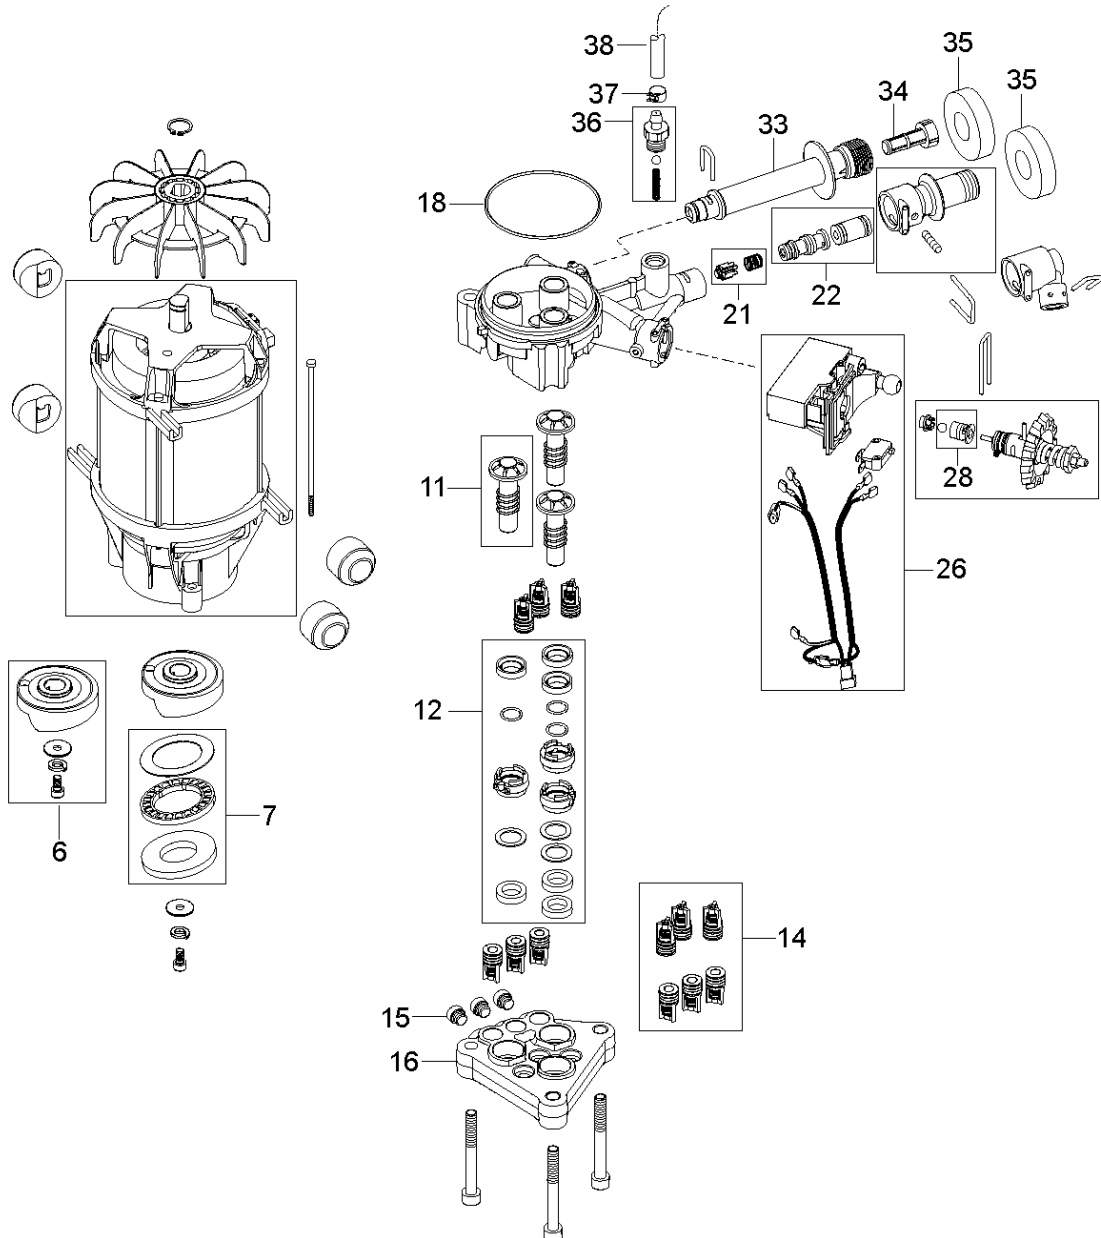

## HOSE REEL

PW 460, 2017-10

Ref	Part No	Description	Remark	QTY KIT
2	593 09 57-01	HANDLE	HANDLE OF HOSE REEL PRO	1
9	592 61 76-70	O-RING	O-RING 14.3X2.4 NITRIL 70 SH	1
11	592 80 75-01	ADAPTER	ADAPTOR SYSTEM ALTO	1
12	592 61 76-13	HOSE CONNECTOR	CONNECTION HOSE SP	1
13	592 61 76-71	O-RING	O-RING 5.28X1.78 NITRIL 90 SH	1

## OVERVIEW

PW 460, 2017-10

Ref	Part No	Description	Remark	QTY KIT
2	592 61 76-89	QUICK COUPLING	QUICK COUPLING MALE W. INTERNAL THREAD	1
8	592 61 77-08	KNOB	TURNING KNOB DARK GREY	1
10	592 61 77-09	KNOB	TURNING KNOB D6X5 DARK GREY	1
11	592 61 76-68	O-RING	O-RING 10.2X2.5 NBR 70	1
13	592 61 76-65	SWITCH	ON/OFF SWITCH K2-12- 2115C SP	1
15	592 61 76-23	VALVE	DOSING VALVE ANGLED SP	1
16	592 61 76-41	HOSE	HOSE CLIP R12	1
17	592 61 76-39	HOSE	HOSE 6X3	1
21	592 61 76-11	CAPACITOR	CAPACITOR 50UF 450V DI. SP	1

## PUMP

PW 460, 2017-10

Ref	Part No	Description	Remark	QTY KIT
6	593 13 09-01	DISC	WOBBLE DISC 10 DEGREE SP (EU)	1
6	592 61 77-17	DISC	WOBBLE DISC 8.4 DEGREE SP (AU)	1
7	592 61 76-04	BEARING	BEARING REPAIR KIT	1
11	592 61 76-80	PISTON	PISTON.CERAMIC REP.KIT	3
12	592 61 76-90	SEAL KIT	REP SEALING SYS CERAMIC SP	1
14	592 61 77-12	SERVICE KIT	VALVE SYSTEM REPAIR KIT	1
15	592 61 76-81	PLUG	PLUG WITH O-RING	3
16	592 61 76-20	CYLINDER HEAD	CYLINDERHEAD	1
18	592 61 76-66	O-RING	O-RING 80X2 NITRIL 70 SHORE	1
21	592 61 76-64	NON RETURN VALVE	NON RETURN VALVE SP	1
22	592 61 76-50	INJECTOR	INJECTOR 1.64MM SP	1
26	592 61 76-60	MICRO SWITCH	MICRO SWITCH BOX SYSTEM SP	1
28	592 61 76-25	SERVICE KIT	EASY START SP	1
33	592 61 77-16	INLET	WATER INLET SP	1
34	592 61 76-51	FILTER	INLET FILTER MESH SP	1
35	592 61 76-27	SEAL	FOAM SEAL FOR OUTLET & INLET	2
36	592 61 76-46	HOSE	HOSE TAIL	1
37	592 61 76-41	HOSE	HOSE CLIP R12	1
38	592 61 76-39	HOSE	HOSE diam. 6X3	1