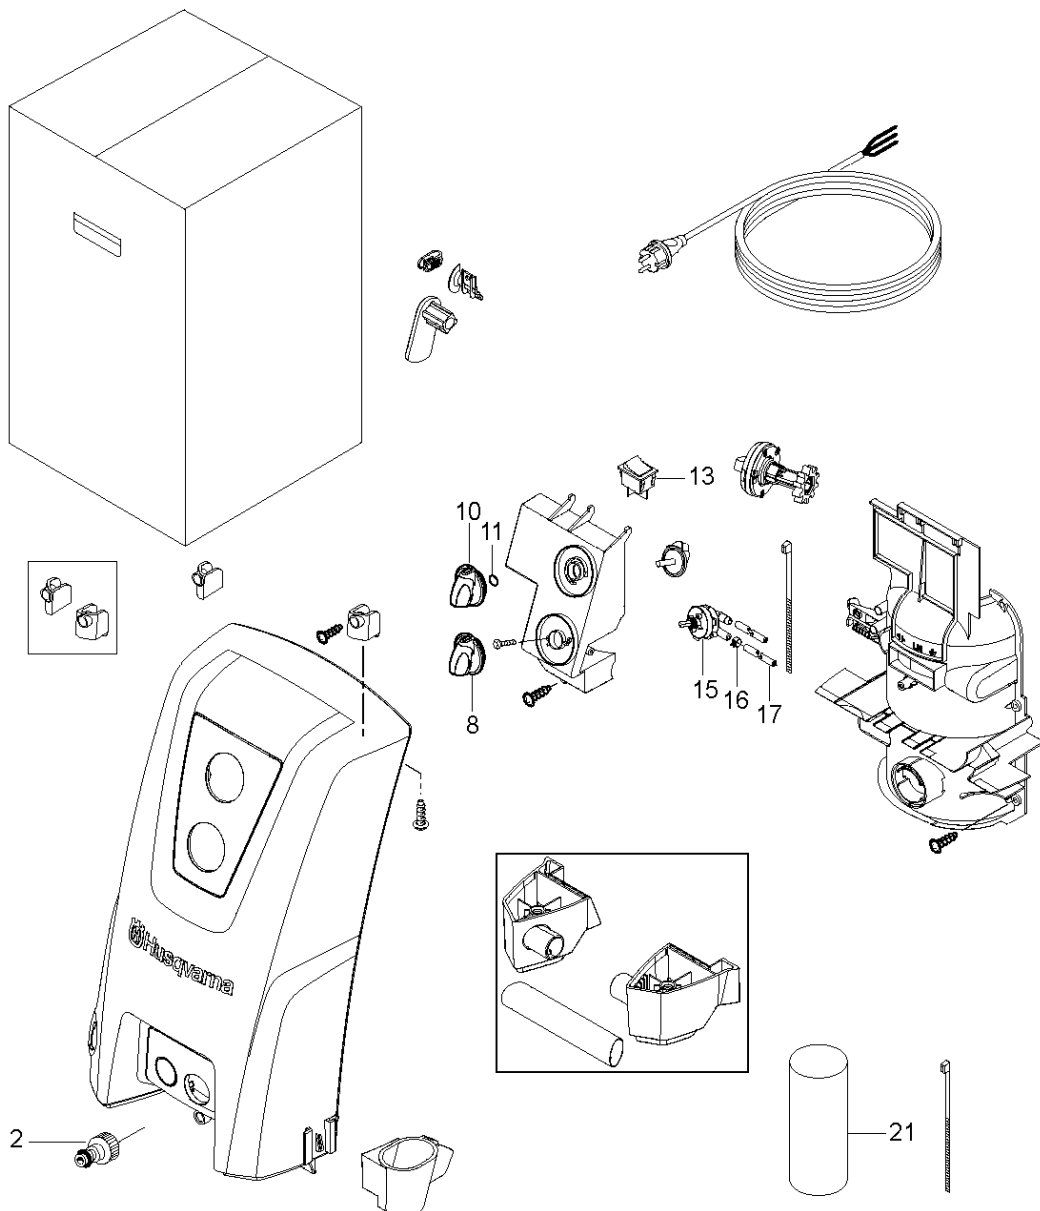

## ACCESSORIES

PW 460, 2017-10

Ref	Part No	Description	Remark	QTY KIT
1	592 61 76-36	GUN	G5 GUN DARK GREY	1
5	592 61 76-87	TUBE	PRESSURE TUBE W. O-RING	1
6	740 48 11-02	O-RING	O-RING diam. 10.82X1.78	1
10	592 61 76-37	TUBE	G5 NOZZLE TUBE	1
11	740 43 07-00	O-RING	O-RING 9.3X2.4 NITRIL 90 SH	1
12	592 61 76-34	TUBE	G4 NOZZLE TUBE 55MM DARK GREY	1
14	592 61 76-57	NOZZLE	LOW PRESSURE NOZZLE W.O-RINGS	1
15	592 61 76-73	O-RING	O-RING 9.0X2.6 SH90 NBR	1
16	592 61 76-01	HOSE	15M SUPERFLEX HOSE	1
17	592 61 76-69	O-RING	O-RING 10X2 ULTRATHIN	2
18	740 42 03-00	O-RING	O-RING 5.1X1.6 VITON SH 90	1
20	592 61 77-07	NOZZLE	TORNADO PR	1
21	592 61 76-82	NOZZLE	POWER SPEED	1

## HOSE REEL

PW 460, 2017-10

Ref	Part No	Description	Remark	QTY KIT
2	593 09 57-01	HANDLE	HANDLE OF HOSE REEL PRO	1
9	592 61 76-70	O-RING	O-RING 14.3X2.4 NITRIL 70 SH	1
11	592 80 75-01	ADAPTER	ADAPTOR SYSTEM ALTO	1
12	592 61 76-13	HOSE CONNECTOR	CONNECTION HOSE SP	1
13	592 61 76-71	O-RING	O-RING 5.28X1.78 NITRIL 90 SH	1

## OVERVIEW

PW 460, 2017-10

Ref	Part No	Description	Remark	QTY KIT
2	592 61 76-89	QUICK COUPLING	QUICK COUPLING MALE W. INTERNAL THREAD	1
8	592 61 77-08	KNOB	TURNING KNOB DARK GREY	1
10	592 61 77-09	KNOB	TURNING KNOB D6X5 DARK GREY	1
11	592 61 76-68	O-RING	O-RING 10.2X2.5 NBR 70	1
13	592 61 76-65	SWITCH	ON/OFF SWITCH K2-12- 2115C SP	1
15	592 61 76-23	VALVE	DOSING VALVE ANGLED SP	1
16	592 61 76-41	HOSE	HOSE CLIP R12	1
17	592 61 76-39	HOSE	HOSE 6X3	1
21	592 61 76-11	CAPACITOR	CAPACITOR 50UF 450V DI. SP	1