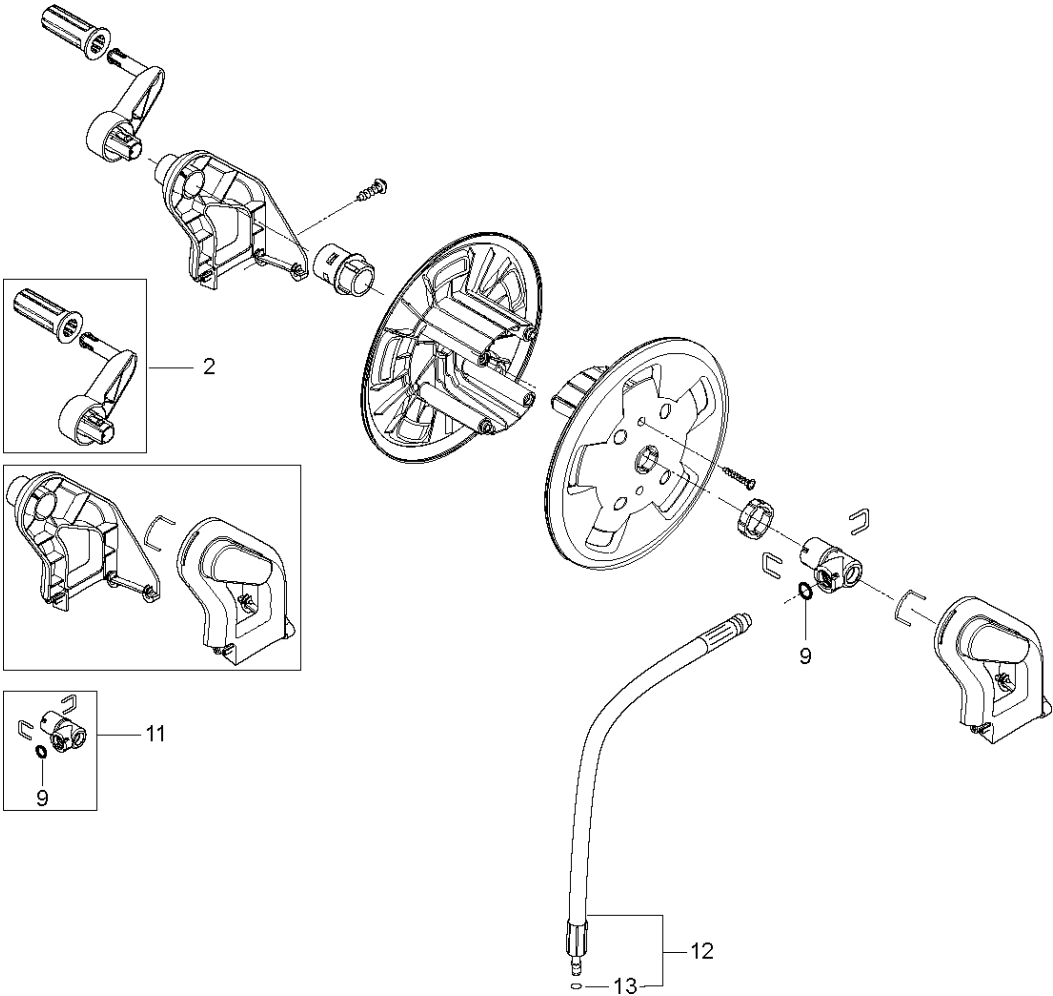

## ACCESSORIES

PW 460, 2017-10

Ref	Part No	Description	Remark	QTY KIT
1	592 61 76-36	GUN	G5 GUN DARK GREY	1
5	592 61 76-87	TUBE	PRESSURE TUBE W. O-RING	1
6	740 48 11-02	O-RING	O-RING diam. 10.82X1.78	1
10	592 61 76-37	TUBE	G5 NOZZLE TUBE	1
11	740 43 07-00	O-RING	O-RING 9.3X2.4 NITRIL 90 SH	1
12	592 61 76-34	TUBE	G4 NOZZLE TUBE 55MM DARK GREY	1
14	592 61 76-57	NOZZLE	LOW PRESSURE NOZZLE W.O-RINGS	1
15	592 61 76-73	O-RING	O-RING 9.0X2.6 SH90 NBR	1
16	592 61 76-01	HOSE	15M SUPERFLEX HOSE	1
17	592 61 76-69	O-RING	O-RING 10X2 ULTRATHIN	2
18	740 42 03-00	O-RING	O-RING 5.1X1.6 VITON SH 90	1
20	592 61 77-07	NOZZLE	TORNADO PR	1
21	592 61 76-82	NOZZLE	POWER SPEED	1

## HOSE REEL

PW 460, 2017-10

Ref	Part No	Description	Remark	QTY KIT
2	593 09 57-01	HANDLE	HANDLE OF HOSE REEL PRO	1
9	592 61 76-70	O-RING	O-RING 14.3X2.4 NITRIL 70 SH	1
11	592 80 75-01	ADAPTER	ADAPTOR SYSTEM ALTO	1
12	592 61 76-13	HOSE CONNECTOR	CONNECTION HOSE SP	1
13	592 61 76-71	O-RING	O-RING 5.28X1.78 NITRIL 90 SH	1

## OVERVIEW

PW 460, 2017-10

Ref	Part No	Description	Remark	QTY KIT
2	592 61 76-89	QUICK COUPLING	QUICK COUPLING MALE W. INTERNAL THREAD	1
8	592 61 77-08	KNOB	TURNING KNOB DARK GREY	1
10	592 61 77-09	KNOB	TURNING KNOB D6X5 DARK GREY	1
11	592 61 76-68	O-RING	O-RING 10.2X2.5 NBR 70	1
13	592 61 76-65	SWITCH	ON/OFF SWITCH K2-12- 2115C SP	1
15	592 61 76-23	VALVE	DOSING VALVE ANGLED SP	1
16	592 61 76-41	HOSE	HOSE CLIP R12	1
17	592 61 76-39	HOSE	HOSE 6X3	1
21	592 61 76-11	CAPACITOR	CAPACITOR 50UF 450V DI. SP	1