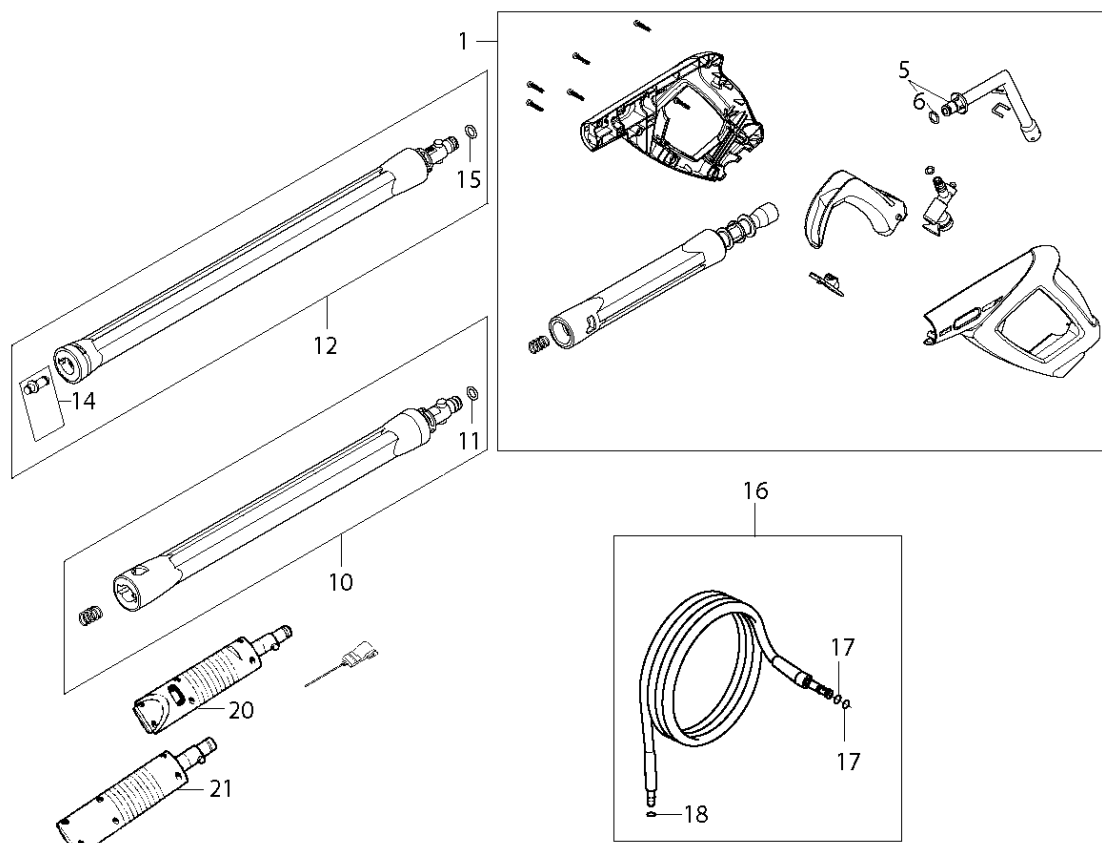

## ACCESSORIES

PW 460, 2017-10

Ref	Part No	Description	Remark	QTY KIT
1	592 61 76-36	GUN	G5 GUN DARK GREY	1
5	592 61 76-87	TUBE	PRESSURE TUBE W. O-RING	1
6	740 48 11-02	O-RING	O-RING diam. 10.82X1.78	1
10	592 61 76-37	TUBE	G5 NOZZLE TUBE	1
11	740 43 07-00	O-RING	O-RING 9.3X2.4 NITRIL 90 SH	1
12	592 61 76-34	TUBE	G4 NOZZLE TUBE 55MM DARK GREY	1
14	592 61 76-57	NOZZLE	LOW PRESSURE NOZZLE W.O-RINGS	1
15	592 61 76-73	O-RING	O-RING 9.0X2.6 SH90 NBR	1
16	592 61 76-01	HOSE	15M SUPERFLEX HOSE	1
17	592 61 76-69	O-RING	O-RING 10X2 ULTRATHIN	2
18	740 42 03-00	O-RING	O-RING 5.1X1.6 VITON SH 90	1
20	592 61 77-07	NOZZLE	TORNADO PR	1
21	592 61 76-82	NOZZLE	POWER SPEED	1

## HOSE REEL

PW 460, 2017-10

Ref	Part No	Description	Remark	QTY KIT
2	593 09 57-01	HANDLE	HANDLE OF HOSE REEL PRO	1
9	592 61 76-70	O-RING	O-RING 14.3X2.4 NITRIL 70 SH	1
11	592 80 75-01	ADAPTER	ADAPTOR SYSTEM ALTO	1
12	592 61 76-13	HOSE CONNECTOR	CONNECTION HOSE SP	1
13	592 61 76-71	O-RING	O-RING 5.28X1.78 NITRIL 90 SH	1

## OVERVIEW

PW 460, 2017-10

Ref	Part No	Description	Remark	QTY KIT
2	592 61 76-89	QUICK COUPLING	QUICK COUPLING MALE W. INTERNAL THREAD	1
8	592 61 77-08	KNOB	TURNING KNOB DARK GREY	1
10	592 61 77-09	KNOB	TURNING KNOB D6X5 DARK GREY	1
11	592 61 76-68	O-RING	O-RING 10.2X2.5 NBR 70	1
13	592 61 76-65	SWITCH	ON/OFF SWITCH K2-12- 2115C SP	1
15	592 61 76-23	VALVE	DOSING VALVE ANGLED SP	1
16	592 61 76-41	HOSE	HOSE CLIP R12	1
17	592 61 76-39	HOSE	HOSE 6X3	1
21	592 61 76-11	CAPACITOR	CAPACITOR 50UF 450V DI. SP	1