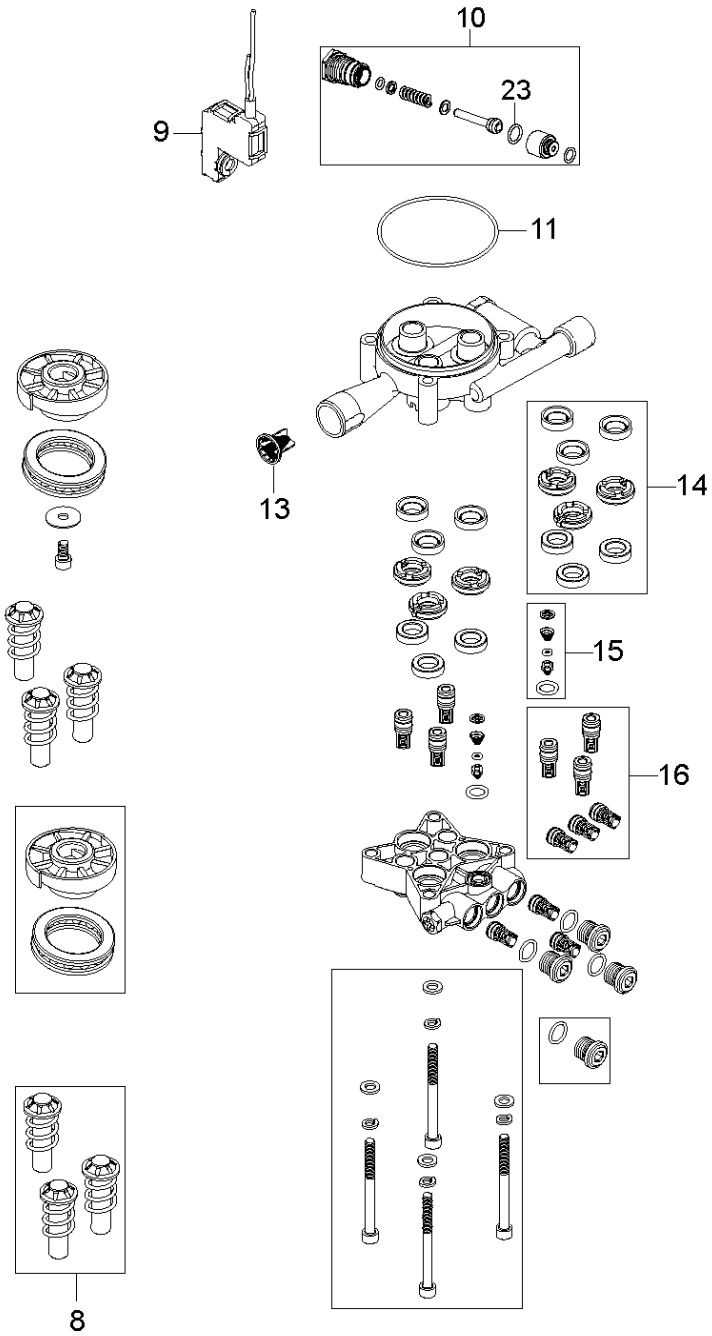

## ACCESSORIES

PW 235R, 2017-10

Ref	Part No	Description	Remark	QTY KIT
1	592 61 76-31	GUN	G3 GUN WIRELESS DARK GREY	1
2	592 61 76-55	SERVICE KIT	KIT F. G3 GUN SPRING & VALVE	1
9	592 61 76-35	TUBE	G4 NOZZLE TUBE SHORT	1
10	592 61 76-73	O-RING	O-RING 9.0X2.6 SH90 NBR	1
12	592 61 76-57	NOZZLE	LOW PRESSURE NOZZLE W.O-RINGS	1
14	592 61 76-42	HOSE	HOSE SOFT DN6 8M WITH THREAD	1
16	740 42 03-00	O-RING	O-RING 5.1X1.6 VITON SH 90	2
17	592 61 76-06	NOZZLE	C&C FOAMSPRAYER WITH BOTTLE	1
18	593 13 08-01	NOZZLE	PR TORNADO TURQUOISE (AU)	1
18	592 61 76-83	NOZZLE	PR TORNADO YELLOW (EU)	1
19	592 61 76-07	NOZZLE	C&C POWERSPEED	1

OVERVIEW

PW 235R

2017.03.22

2017.08.02

## OVERVIEW

PW 235R, 2017-10

Ref	Part No	Description	Remark	QTY KIT
1	593 09 55-01	FRONT COVER	FRONT COVER PW235R	1
2	592 61 76-58	SWITCH	MAIN SWITCH	1
3	592 61 76-12	CAPACITOR	CAPACITOR UNIVERSAL MPX	1
4	592 61 76-26	COIL	EMC COIL UNIVERSAL	1
25	592 61 76-77	PRINTED CIRCUIT BOARD	PCBA WIRELESS GUN MOTOR	1
26	592 61 76-76	PRINTED CIRCUIT BOARD	PCBA MACHINE RF MODULE	1

## PUMP

PW 235R, 2017-10

Ref	Part No	Description	Remark	QTY KIT
8	592 61 76-22	PISTON ASSY	DIA.12 PUMP PISTON KIT	1
9	592 61 76-59	SWITCHBOX KIT	MICRO SWITCH BOX KIT	1
10	592 61 76-95	SWITCH	START STOP SYSTEM KIT	1
11	592 61 76-72	O-RING	O-RING 72X2 SH90	1
13	592 61 77-13	FILTER	ATER FILTER COMPLETE	1
14	592 61 77-06	COLLAR	THRUST COLLAR WATER KIT	1
15	592 61 76-63	NON RETURN VALVE	NON RETURN VALVE KIT	1
16	592 61 76-99	VALVE	SUCTION AND PRESSURE VALVE KIT	1
23	592 61 76-74	O-RING	O-RING START/STOP VALVE NA0	1