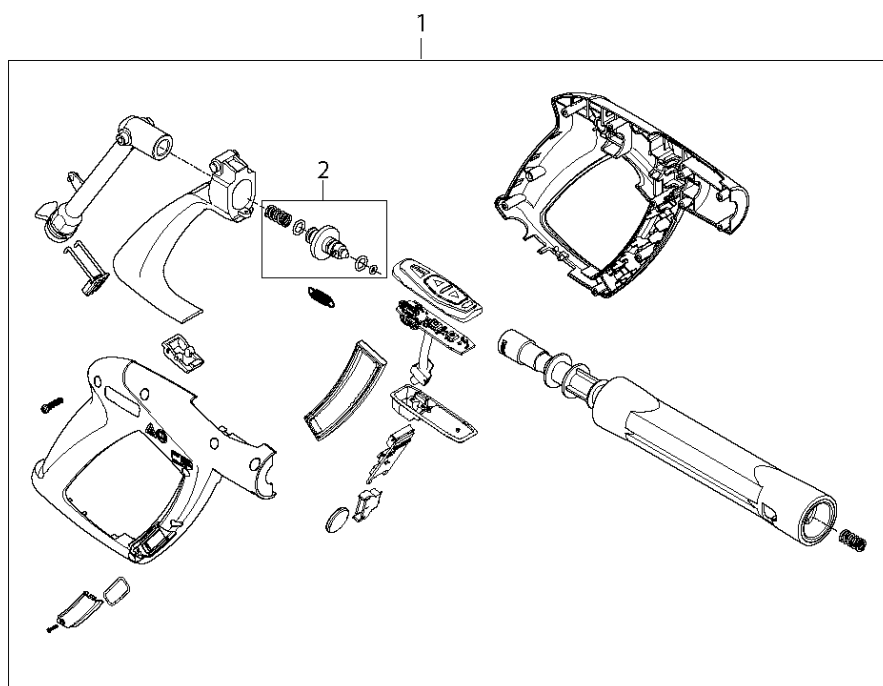

# SPARE PARTS LIST

PRESSURE WASHERS

PW 235R, 2017-10

ACCESSORIES

PW 235R

2017.04.21

2017.08.03

## ACCESSORIES

PW 235R, 2017-10

Ref	Part No	Description	Remark	QTY KIT
1	592 61 76-31	GUN	G3 GUN WIRELESS DARK GREY	1
2	592 61 76-55	SERVICE KIT	KIT F. G3 GUN SPRING & VALVE	1
9	592 61 76-35	TUBE	G4 NOZZLE TUBE SHORT	1
10	592 61 76-73	O-RING	O-RING 9.0X2.6 SH90 NBR	1
12	592 61 76-57	NOZZLE	LOW PRESSURE NOZZLE W.O-RINGS	1
14	592 61 76-42	HOSE	HOSE SOFT DN6 8M WITH THREAD	1
16	740 42 03-00	O-RING	O-RING 5.1X1.6 VITON SH 90	2
17	592 61 76-06	NOZZLE	C&C FOAMSPRAYER WITH BOTTLE	1
18	593 13 08-01	NOZZLE	PR TORNADO TURQUOISE (AU)	1
18	592 61 76-83	NOZZLE	PR TORNADO YELLOW (EU)	1
19	592 61 76-07	NOZZLE	C&C POWERSPEED	1

## OVERVIEW

PW 235R, 2017-10

Ref	Part No	Description	Remark	QTY KIT
1	593 09 55-01	FRONT COVER	FRONT COVER PW235R	1
2	592 61 76-58	SWITCH	MAIN SWITCH	1
3	592 61 76-12	CAPACITOR	CAPACITOR UNIVERSAL MPX	1
4	592 61 76-26	COIL	EMC COIL UNIVERSAL	1
25	592 61 76-77	PRINTED CIRCUIT BOARD	PCBA WIRELESS GUN MOTOR	1
26	592 61 76-76	PRINTED CIRCUIT BOARD	PCBA MACHINE RF MODULE	1

## PUMP

PW 235R, 2017-10

Ref	Part No	Description	Remark	QTY KIT
8	592 61 76-22	PISTON ASSY	DIA.12 PUMP PISTON KIT	1
9	592 61 76-59	SWITCHBOX KIT	MICRO SWITCH BOX KIT	1
10	592 61 76-95	SWITCH	START STOP SYSTEM KIT	1
11	592 61 76-72	O-RING	O-RING 72X2 SH90	1
13	592 61 77-13	FILTER	ATER FILTER COMPLETE	1
14	592 61 77-06	COLLAR	THRUST COLLAR WATER KIT	1
15	592 61 76-63	NON RETURN VALVE	NON RETURN VALVE KIT	1
16	592 61 76-99	VALVE	SUCTION AND PRESSURE VALVE KIT	1
23	592 61 76-74	O-RING	O-RING START/STOP VALVE NA0	1