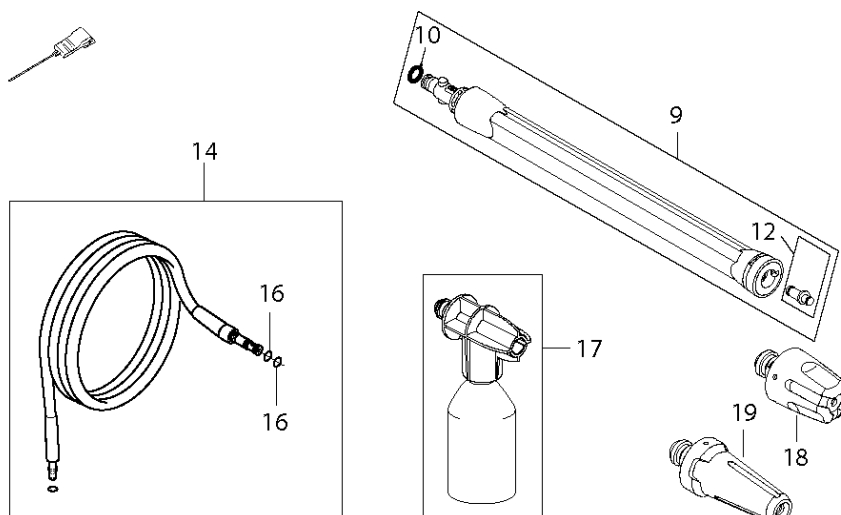

## ACCESSORIES

PW 235R, 2017-10

Ref	Part No	Description	Remark	QTY KIT
1	592 61 76-31	GUN	G3 GUN WIRELESS DARK GREY	1
2	592 61 76-55	SERVICE KIT	KIT F. G3 GUN SPRING & VALVE	1
9	592 61 76-35	TUBE	G4 NOZZLE TUBE SHORT	1
10	592 61 76-73	O-RING	O-RING 9.0X2.6 SH90 NBR	1
12	592 61 76-57	NOZZLE	LOW PRESSURE NOZZLE W.O-RINGS	1
14	592 61 76-42	HOSE	HOSE SOFT DN6 8M WITH THREAD	1
16	740 42 03-00	O-RING	O-RING 5.1X1.6 VITON SH 90	2
17	592 61 76-06	NOZZLE	C&C FOAMSPRAYER WITH BOTTLE	1
18	593 13 08-01	NOZZLE	PR TORNADO TURQUOISE (AU)	1
18	592 61 76-83	NOZZLE	PR TORNADO YELLOW (EU)	1
19	592 61 76-07	NOZZLE	C&C POWERSPEED	1

## OVERVIEW

PW 235R, 2017-10

Ref	Part No	Description	Remark	QTY KIT
1	593 09 55-01	FRONT COVER	FRONT COVER PW235R	1
2	592 61 76-58	SWITCH	MAIN SWITCH	1
3	592 61 76-12	CAPACITOR	CAPACITOR UNIVERSAL MPX	1
4	592 61 76-26	COIL	EMC COIL UNIVERSAL	1
25	592 61 76-77	PRINTED CIRCUIT BOARD	PCBA WIRELESS GUN MOTOR	1
26	592 61 76-76	PRINTED CIRCUIT BOARD	PCBA MACHINE RF MODULE	1

## PUMP

PW 235R, 2017-10

Ref	Part No	Description	Remark	QTY KIT
8	592 61 76-22	PISTON ASSY	DIA.12 PUMP PISTON KIT	1
9	592 61 76-59	SWITCHBOX KIT	MICRO SWITCH BOX KIT	1
10	592 61 76-95	SWITCH	START STOP SYSTEM KIT	1
11	592 61 76-72	O-RING	O-RING 72X2 SH90	1
13	592 61 77-13	FILTER	ATER FILTER COMPLETE	1
14	592 61 77-06	COLLAR	THRUST COLLAR WATER KIT	1
15	592 61 76-63	NON RETURN VALVE	NON RETURN VALVE KIT	1
16	592 61 76-99	VALVE	SUCTION AND PRESSURE VALVE KIT	1
23	592 61 76-74	O-RING	O-RING START/STOP VALVE NA0	1