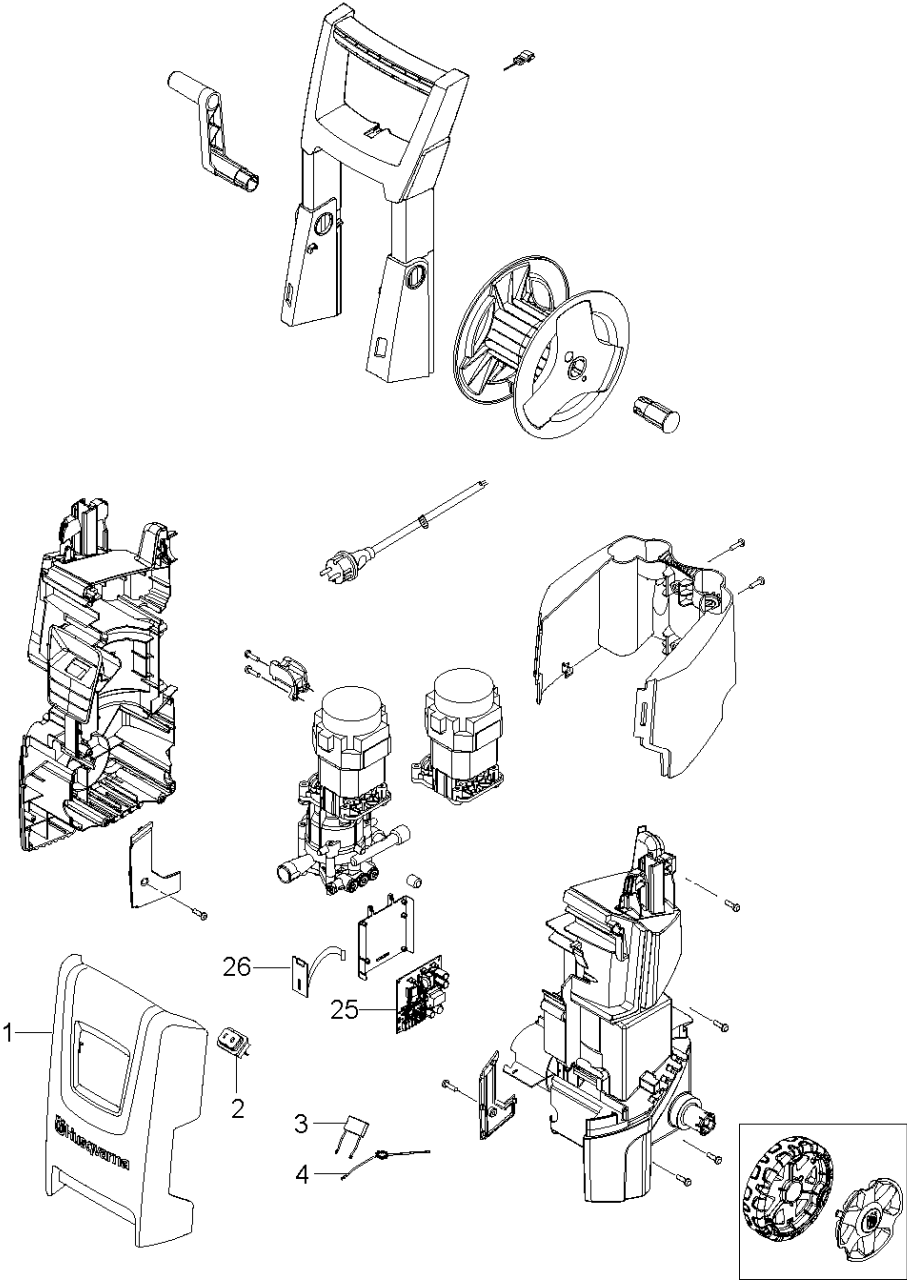

## ACCESSORIES

PW 235R, 2017-10

Ref	Part No	Description	Remark	QTY KIT
1	592 61 76-31	GUN	G3 GUN WIRELESS DARK GREY	1
2	592 61 76-55	SERVICE KIT	KIT F. G3 GUN SPRING & VALVE	1
9	592 61 76-35	TUBE	G4 NOZZLE TUBE SHORT	1
10	592 61 76-73	O-RING	O-RING 9.0X2.6 SH90 NBR	1
12	592 61 76-57	NOZZLE	LOW PRESSURE NOZZLE W.O-RINGS	1
14	592 61 76-42	HOSE	HOSE SOFT DN6 8M WITH THREAD	1
16	740 42 03-00	O-RING	O-RING 5.1X1.6 VITON SH 90	2
17	592 61 76-06	NOZZLE	C&C FOAMSPRAYER WITH BOTTLE	1
18	593 13 08-01	NOZZLE	PR TORNADO TURQUOISE (AU)	1
18	592 61 76-83	NOZZLE	PR TORNADO YELLOW (EU)	1
19	592 61 76-07	NOZZLE	C&C POWERSPEED	1

OVERVIEW

PW 235R

2017.03.22

2017.08.02

## OVERVIEW

PW 235R, 2017-10

Ref	Part No	Description	Remark	QTY KIT
1	593 09 55-01	FRONT COVER	FRONT COVER PW235R	1
2	592 61 76-58	SWITCH	MAIN SWITCH	1
3	592 61 76-12	CAPACITOR	CAPACITOR UNIVERSAL MPX	1
4	592 61 76-26	COIL	EMC COIL UNIVERSAL	1
25	592 61 76-77	PRINTED CIRCUIT BOARD	PCBA WIRELESS GUN MOTOR	1
26	592 61 76-76	PRINTED CIRCUIT BOARD	PCBA MACHINE RF MODULE	1

## PUMP

PW 235R, 2017-10

Ref	Part No	Description	Remark	QTY KIT
8	592 61 76-22	PISTON ASSY	DIA.12 PUMP PISTON KIT	1
9	592 61 76-59	SWITCHBOX KIT	MICRO SWITCH BOX KIT	1
10	592 61 76-95	SWITCH	START STOP SYSTEM KIT	1
11	592 61 76-72	O-RING	O-RING 72X2 SH90	1
13	592 61 77-13	FILTER	ATER FILTER COMPLETE	1
14	592 61 77-06	COLLAR	THRUST COLLAR WATER KIT	1
15	592 61 76-63	NON RETURN VALVE	NON RETURN VALVE KIT	1
16	592 61 76-99	VALVE	SUCTION AND PRESSURE VALVE KIT	1
23	592 61 76-74	O-RING	O-RING START/STOP VALVE NA0	1