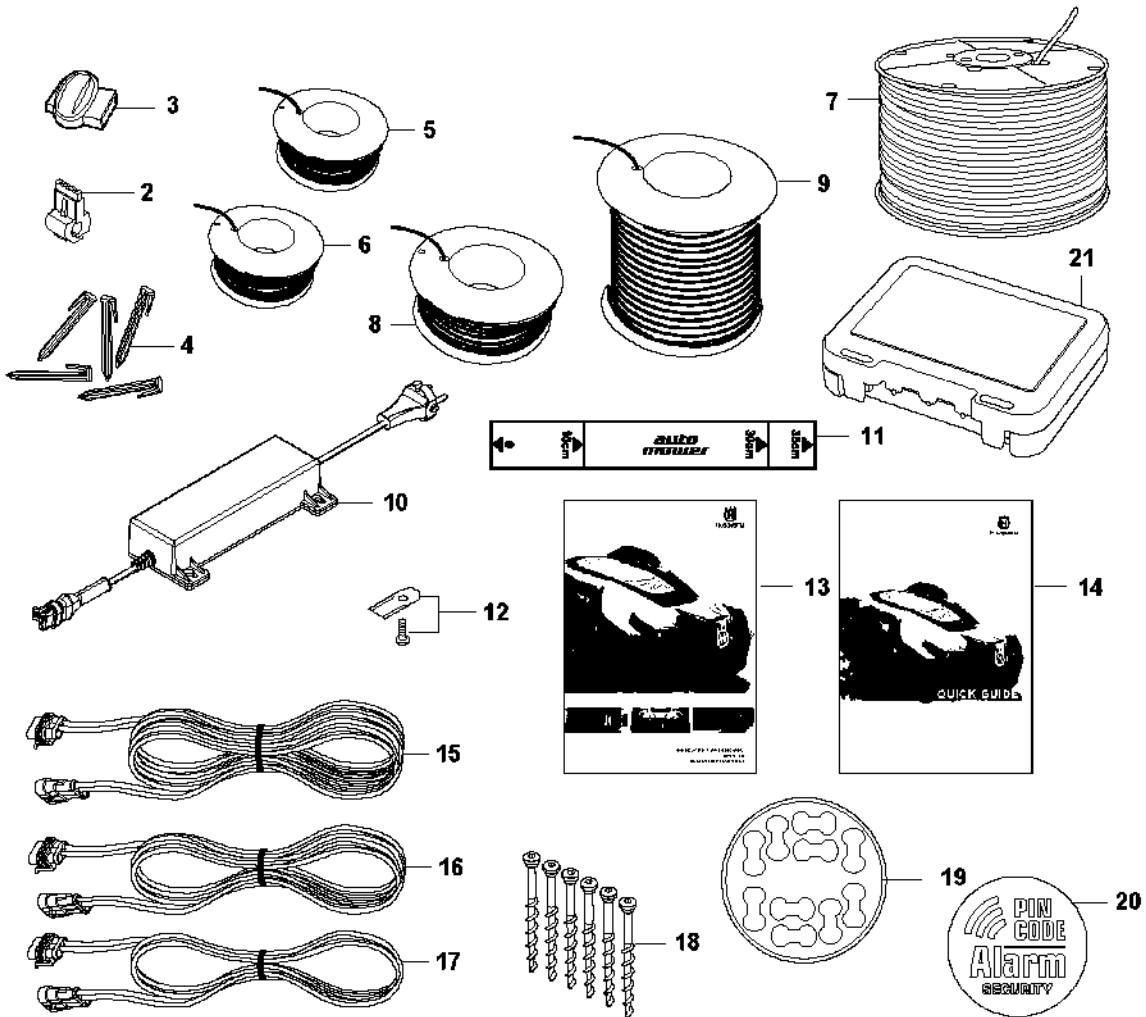

H AUTOMOWER 430X INSTALLATION ACCESSORIES

INSTALLATION ACCESSORIES

AUTOMOWER 430X, 2018-

Ref	Part No	Description	Remark	QTY KIT
1	967 62 36-01	INSTALLATION KIT	Installation KIT S: Wire (150 m), Staples (300 pcs), Connectors (3 pcs), Couplers (5 pcs)	1
1	967 62 36-02	INSTALLATION KIT	Installation KIT M: Wire (250 m), Staples (400 pcs), Connectors (3 pcs), Couplers (5 pcs)	1
1	967 62 36-03	INSTALLATION KIT	Installation KIT L: Wire (400 m), Staples (600 pcs), Connectors (5 pcs), Couplers (5 pcs)	1
2	535 12 90-01	CONNECTOR	Loop Wire Connector	1
2	535 12 90-02	CONNECTOR	Loop Wire Connector, Blister Pack, 100 pcs	1
2	577 86 48-01	CONNECTOR	Loop Wire Connectors, Blister Pack, 5pcs	1
3	501 98 02-01	COUPLER	Coupler	1
3	577 86 47-01	COUPLER	Couplers, Blister Pack, 5pcs	1
3	501 98 02-03	COUPLER	Couplers, 100 pcs	1
4	577 86 42-01	STAPLE	Staples, 85 mm, Blister Pack, 100 pcs	1
4	583 97 34-01	STAPLE	Staples, 85 mm, 100 pcs	1
5	577 86 43-02	WIRE	Wire Blister Pack, (50 m)	1
5	580 66 20-02	WIRE	Wire (150 m)	1
5	577 86 43-01	WIRE	Wire Blister Pack, (150 m)	1
6	580 66 20-01	WIRE	Wire (250 m)	1
7	593 29 77-01	WIRE	Wire Pro 300m	1
8	522 91 41-01	WIRE	Wire (500 m, ~3.4 mm)	1
9	580 66 20-04	WIRE	Wire (800 m)	1
10	586 75 52-01	POWER UNIT	Transformer (EU)	1
10	586 75 52-02	POWER UNIT	Transformer (UK/IRL)	1
10	586 75 52-03	POWER UNIT	Transformer (CH)	1
10	586 75 52-04	POWER UNIT	Transformer (US/CA)	1
10	586 75 52-05	POWER UNIT	Transformer (AU/NZ)	1
10	586 75 52-06	POWER UNIT	Transformer (JP)	1
11	544 17 75-01	MEASURING TAPE	Measuring Tape	1
12	577 86 46-03	BLADE SET	Long Life Safety Blades, Blister Pack, 9 pcs	1
12	577 60 65-05	BLADE SET	Long Life Safety Blades, 45 pcs	1
12	577 60 66-04	BLADE SET	Long Life Safety Blades, 300 pcs	1
13	115875801	TBD	Operator's Manual, Swedish	1
13	115875806	TBD	Operator's Manual, Danish	1
13	115875811	TBD	Operator's Manual, Finnish	1
13	115875821	TBD	Operator's Manual, Norwegian	1
13	115875826	TBD	Operator's Manual, English	1
13	115875831	TBD	Operator's Manual, French	1
13	115875832	TBD	Operator's Manual, French (Canada)	1
13	115875836	TBD	Operator's Manual, Dutch	1
13	115875841	TBD	Operator's Manual, Italian	1
13	115875846	TBD	Operator's Manual, Spanish	1
13	115875851	TBD	Operator's Manual, German	1
13	115875856	TBD	Operator's Manual, Russian	1
13	115875858	TBD	Operator's Manual, Hungarian	1
13	115875859	TBD	Operator's Manual, Portuguese	1
13	115875861	TBD	Operator's Manual, Polish	1
13	115875862	TBD	Operator's Manual, Romanian	1