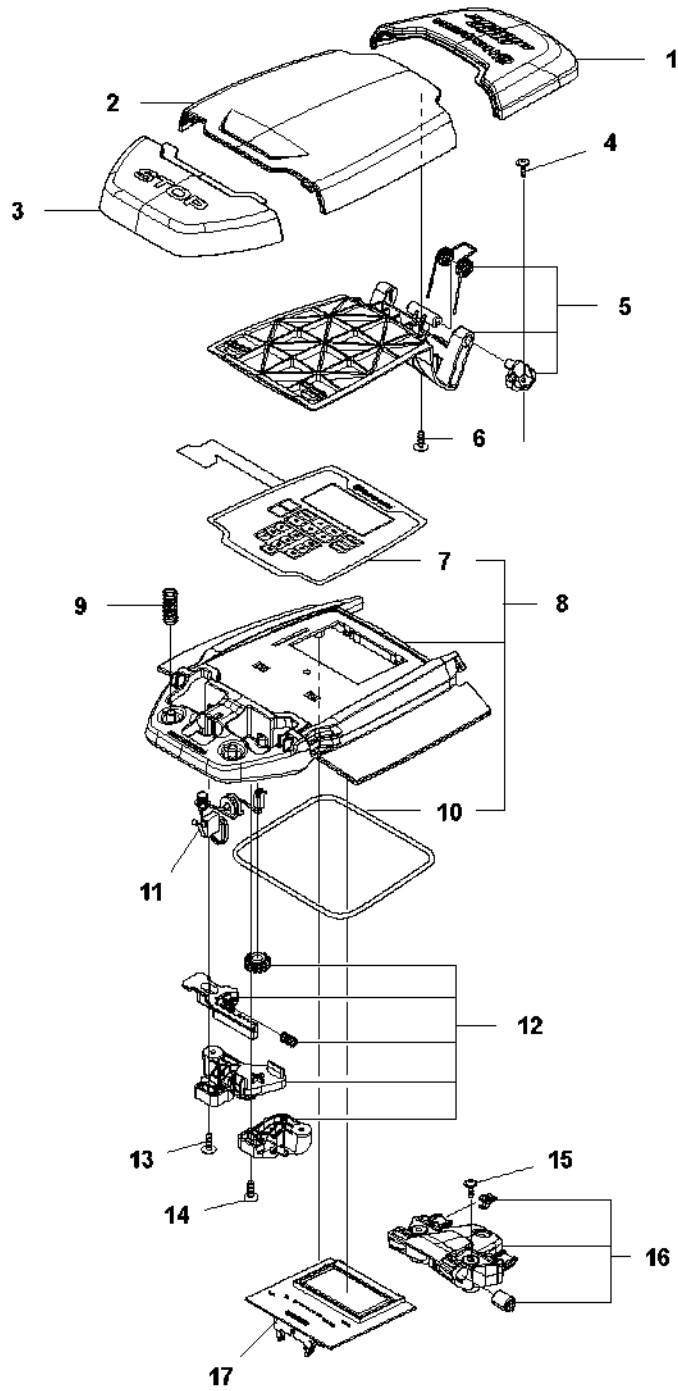

SPARE PARTS LIST

ROBOTIC LAWN MOWERS

AUTOMOWER 430X, 2018-

A AUTOMOWER 430X
COVER

COVER

AUTOMOWER 430X, 2018-

Ref	Part No	Description	Remark	QTY KIT
1	590 87 70-01	BODY KIT	Cover KIT Top Grey	1
1	590 87 70-02	BODY KIT	Cover KIT Top White	1
1	590 87 70-03	BODY KIT	Cover KIT Top Orange	1
2	501 06 51-01	WIRING ASSY		1
4	501 06 11-02	BODY ASSY		1
5	585 53 92-04	CABLE ASSY	Charging Plate Wiring	1
6	501 06 56-02	HOLDER ASSY	Holder ASSY	1
7	575 54 33-14	SCREW	Screw	1
8	587 42 35-01	DECAL		1
9	580 52 68-01	CAP	Cap	4
10	501 61 06-01	CLAMP	CLAMP	1
11	501 06 50-01	BUMPER ASSY		1
12	586 35 97-01	LABEL	Label Warning	1
13	574 45 01-01	SCREW ITPANT	Screw	10

C AUTOMOWER 430X
CENTER CONSOL

CENTER CONSOL

AUTOMOWER 430X, 2018-

Ref	Part No	Description	Remark	QTY KIT
1	588 79 75-02	COVER	Cover	1
2	579 45 85-01	HATCH	Hatch	1
3	579 45 81-01	BUTTON	Button	1
4	575 54 33-14	SCREW	Screw	2
5	501 06 58-01	HINGE KIT	Hinge KIT	1
6	575 54 33-14	SCREW	Screw	2
7	579 62 79-02	KEYBOARD	Keyboard	1
8	583 94 37-01	COVER KIT	Cover KIT	1
9	535 13 01-01	SPRING	Spring	2
10	574 87 47-06	SEALING STRIP	Sealing Strip (1 pcs, 5 mm)	1
11	574 48 03-02	SWITCH	Switch	1
12	501 06 60-01	LOCK KIT	Locking Plate KIT	1
13	575 54 33-14	SCREW	Screw	1
14	575 54 33-14	SCREW	Screw	1
15	575 54 33-14	SCREW	Screw	3
16	581 62 07-01	SUPPORT KIT	Support KIT	1
17	588 27 59-01	PRINTED CIRCUIT ASSY	Printed Circuit ASSY	1