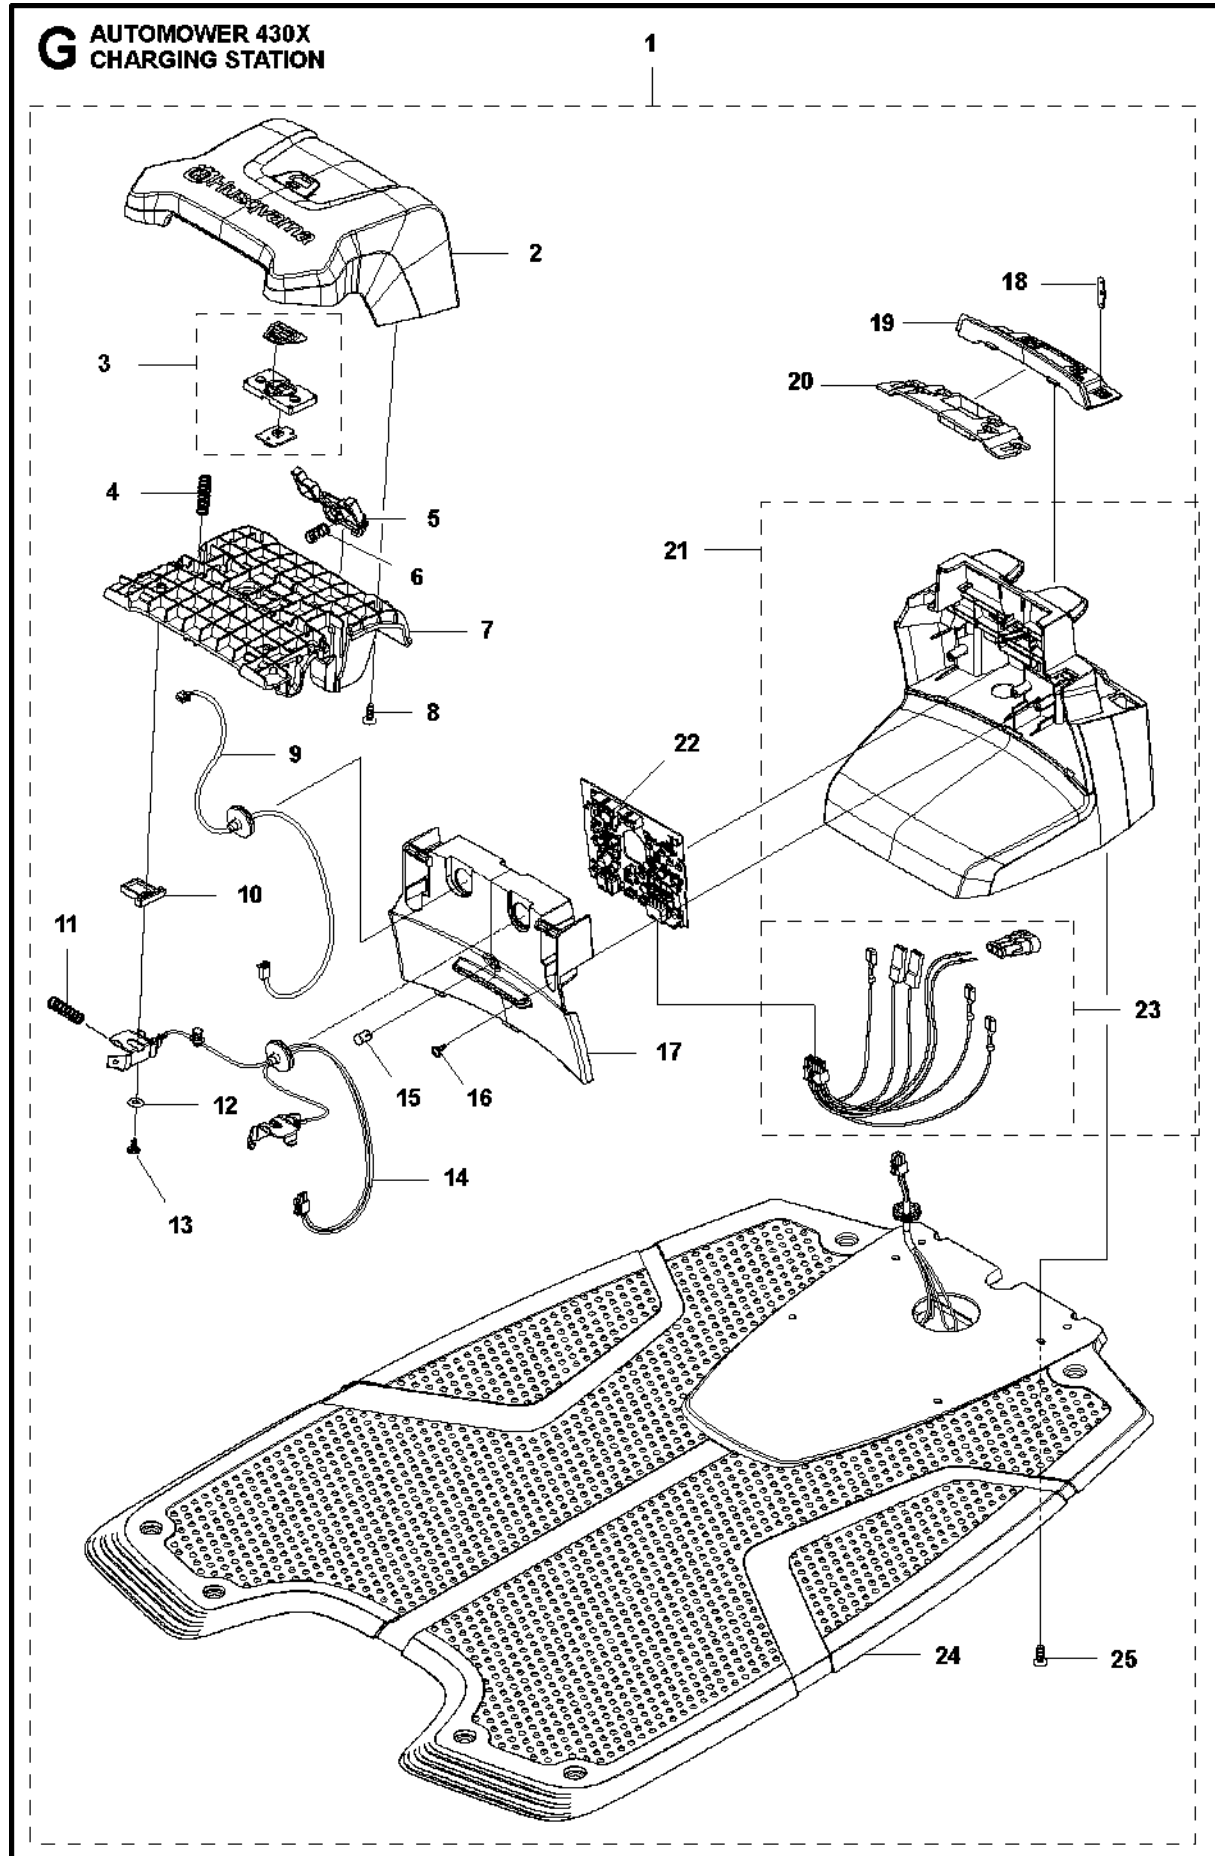

CHARGING STATION

AUTOMOWER 430X, 2018-

Ref	Part No	Description	Remark	QTY KIT
1	580 76 55-09	CHARGING STATION	Charging Station	1
2	579 44 82-04	CAP	Cap	1
3	501 06 59-01	BUTTON KIT	Home Button KIT	1
4	580 51 14-01	SPRING	Spring	2
5	579 46 24-02	BUTTON	Button	1
6	574 48 70-01	SPRING	Spring	1
7	579 45 80-04	FRAME	Frame	1
8	575 54 33-14	SCREW	Screw	4
9	579 70 83-01	LOOM	Home Button Wiring	1
10	579 46 05-01	DISTANCE	Distance	2
11	580 51 14-01	SPRING	Spring	2
12	734 11 37-41	WASHER	Washer	2
13	575 54 33-14	SCREW	Screw	2
14	585 53 95-02	CABLE ASSY	Loom Charging Contact	1
15	590 21 72-01	LENS	Diode Lens	1
16	575 54 33-14	SCREW	Screw	2
17	579 45 97-03	LID	Lid	1
18	580 50 41-01	TERMINAL	Terminal	4
19	579 45 98-02	PANEL	Panel	1
20	579 45 99-01	HOLDER	Holder	1
21	588 18 88-01	HOUSING ASSY	Housing KIT	1
22	589 50 78-01	PRINTED CIRCUIT ASSY	PCBA Charging Station	1
23	588 47 89-01	CABLE KIT	Wiring CS	1
24	590 09 40-01	BASE ASSY	Charging Plate	1
25	575 54 33-14	SCREW	Screw	4