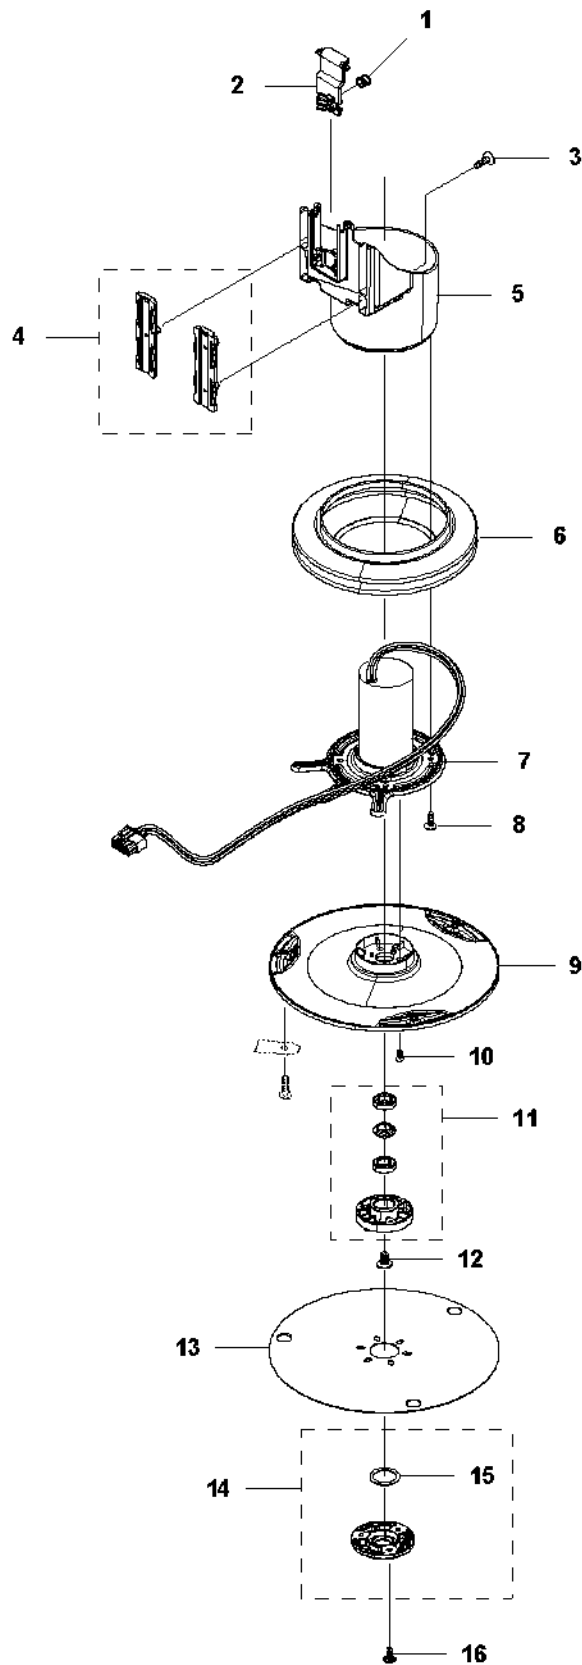

F AUTOMOWER 430X
BLADE MOTOR & CUTTING EQUIPMENT

BLADE MOTOR & CUTTING EQUIPMENT

AUTOMOWER 430X, 2018-

Ref	Part No	Description	Remark	QTY KIT
1	580 62 44-01	SPRING	Spring	1
2	579 56 46-01	LINK	Link	1
3	575 54 33-14	SCREW	Screw	3
4	581 62 18-01	BEARING KIT	Bearing KIT	1
5	579 56 45-01	HOUSING	Housing	1
6	579 66 64-03	BELLOWS	Bellows	1
7	587 38 14-01	MOTOR ASSY	Cutting Motor ASSY	1
8	575 54 33-14	SCREW	Screw	4
9	587 37 81-01	CUTTING DISC	Cutting Disc	1
10	535 13 05-02	SCREW	Screw	3
11	588 42 17-01	BEARING HOUSING ASSY	Bearing Housing ASSY	1
12	535 07 60-01	SCREW	Screw	1
13	587 37 80-01	SKID PLATE	Skid Plate	1
14	587 44 96-01	COVER KIT	Bearing Cover ASSY	1
15	585 29 75-01	O-RING	O-Ring	1
16	575 54 33-14	SCREW	Screw	3