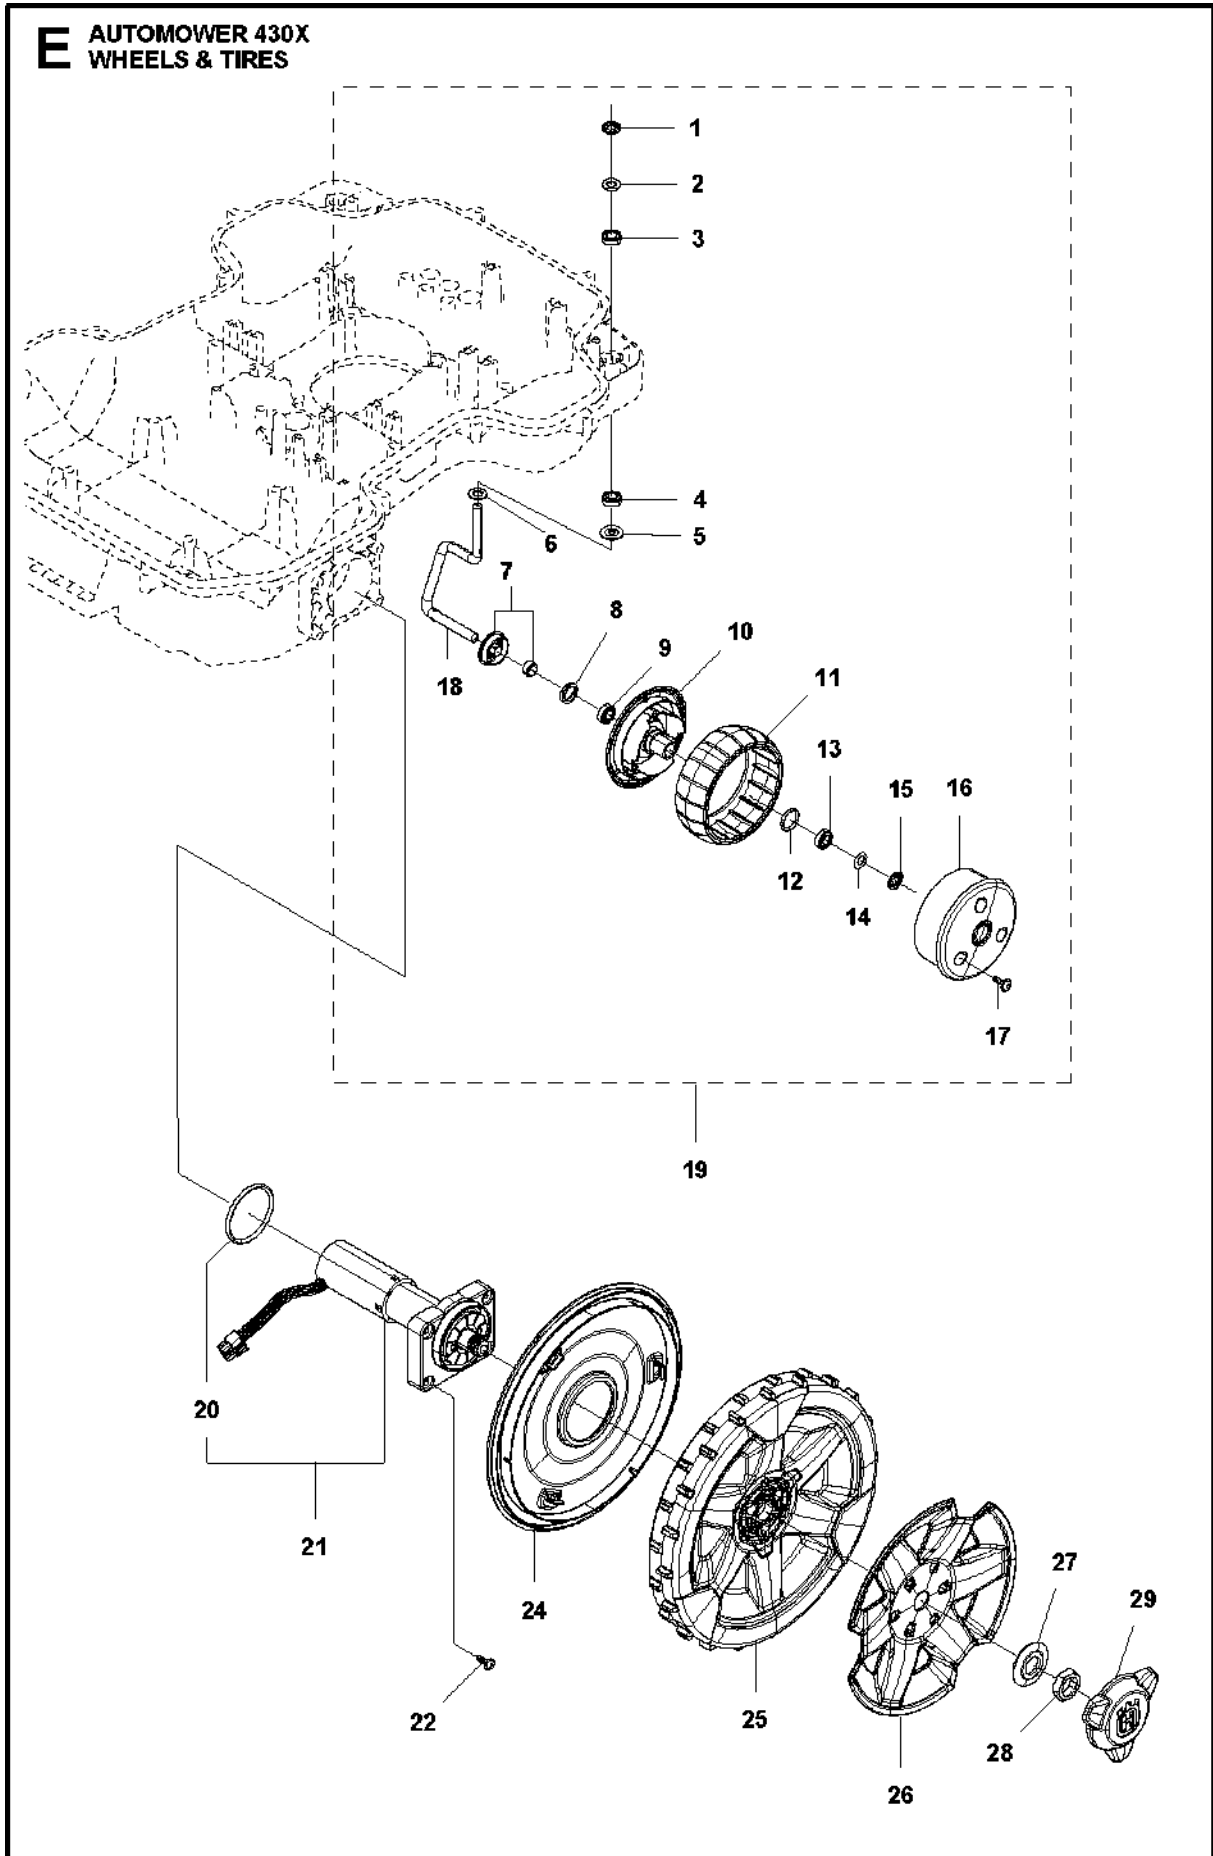

WHEELS & TIRES

AUTOMOWER 430X, 2018-

Ref	Part No	Description	Remark	QTY KIT
1	576 01 93-02	LOCKWASHER	Lock Washer	2
2	580 76 46-01	WASHER	Washer	2
3	580 60 51-01	BALL BEARING	Ball Bearing	2
4	580 60 51-01	BALL BEARING	Ball Bearing	2
5	535 08 78-03	WASHER	Washer	2
6	580 76 46-01	WASHER	Washer	2
7	581 62 15-01	SHIELD KIT	Shield KIT	2
8	580 48 71-01	SEALING	Sealing	2
9	580 60 51-01	BALL BEARING	Ball Bearing	2
10	579 45 71-01	WHEEL	Wheel Inside	2
11	574 44 98-01	WHEEL	Tire	2
12	580 44 51-01	O-RING	O-ring	2
13	580 60 51-01	BALL BEARING	Ball Bearing	2
14	580 76 46-01	WASHER	Washer	2
15	576 01 93-02	LOCKWASHER	Lock Washer	2
16	579 45 72-01	WHEEL	Wheel Outside	2
17	575 54 33-14	SCREW	Screw	6
18	580 33 61-01	SPINDLE	Spindle	2
19	581 62 14-01	WHEEL KIT	Front Wheel KIT	2
20	580 44 39-02	O-RING	O-ring	2
21	581 62 13-03	MOTOR KIT	Wheel Motor ASSY	2
22	574 45 01-01	SCREW IXPANT	Screw	8
24	582 27 60-01	COVER	Cover	2
25	582 27 25-02	WHEEL	Rear Wheel	2
26	579 50 57-01	WHEEL COVER	Wheel Cover	2
27	586 21 06-01	WASHER	Spring Washer	2
28	731 43 24-01	HEXAGON THIN NUT	Thin Nut	2
29	579 50 55-02	HUB CAP	Hub Cap	2