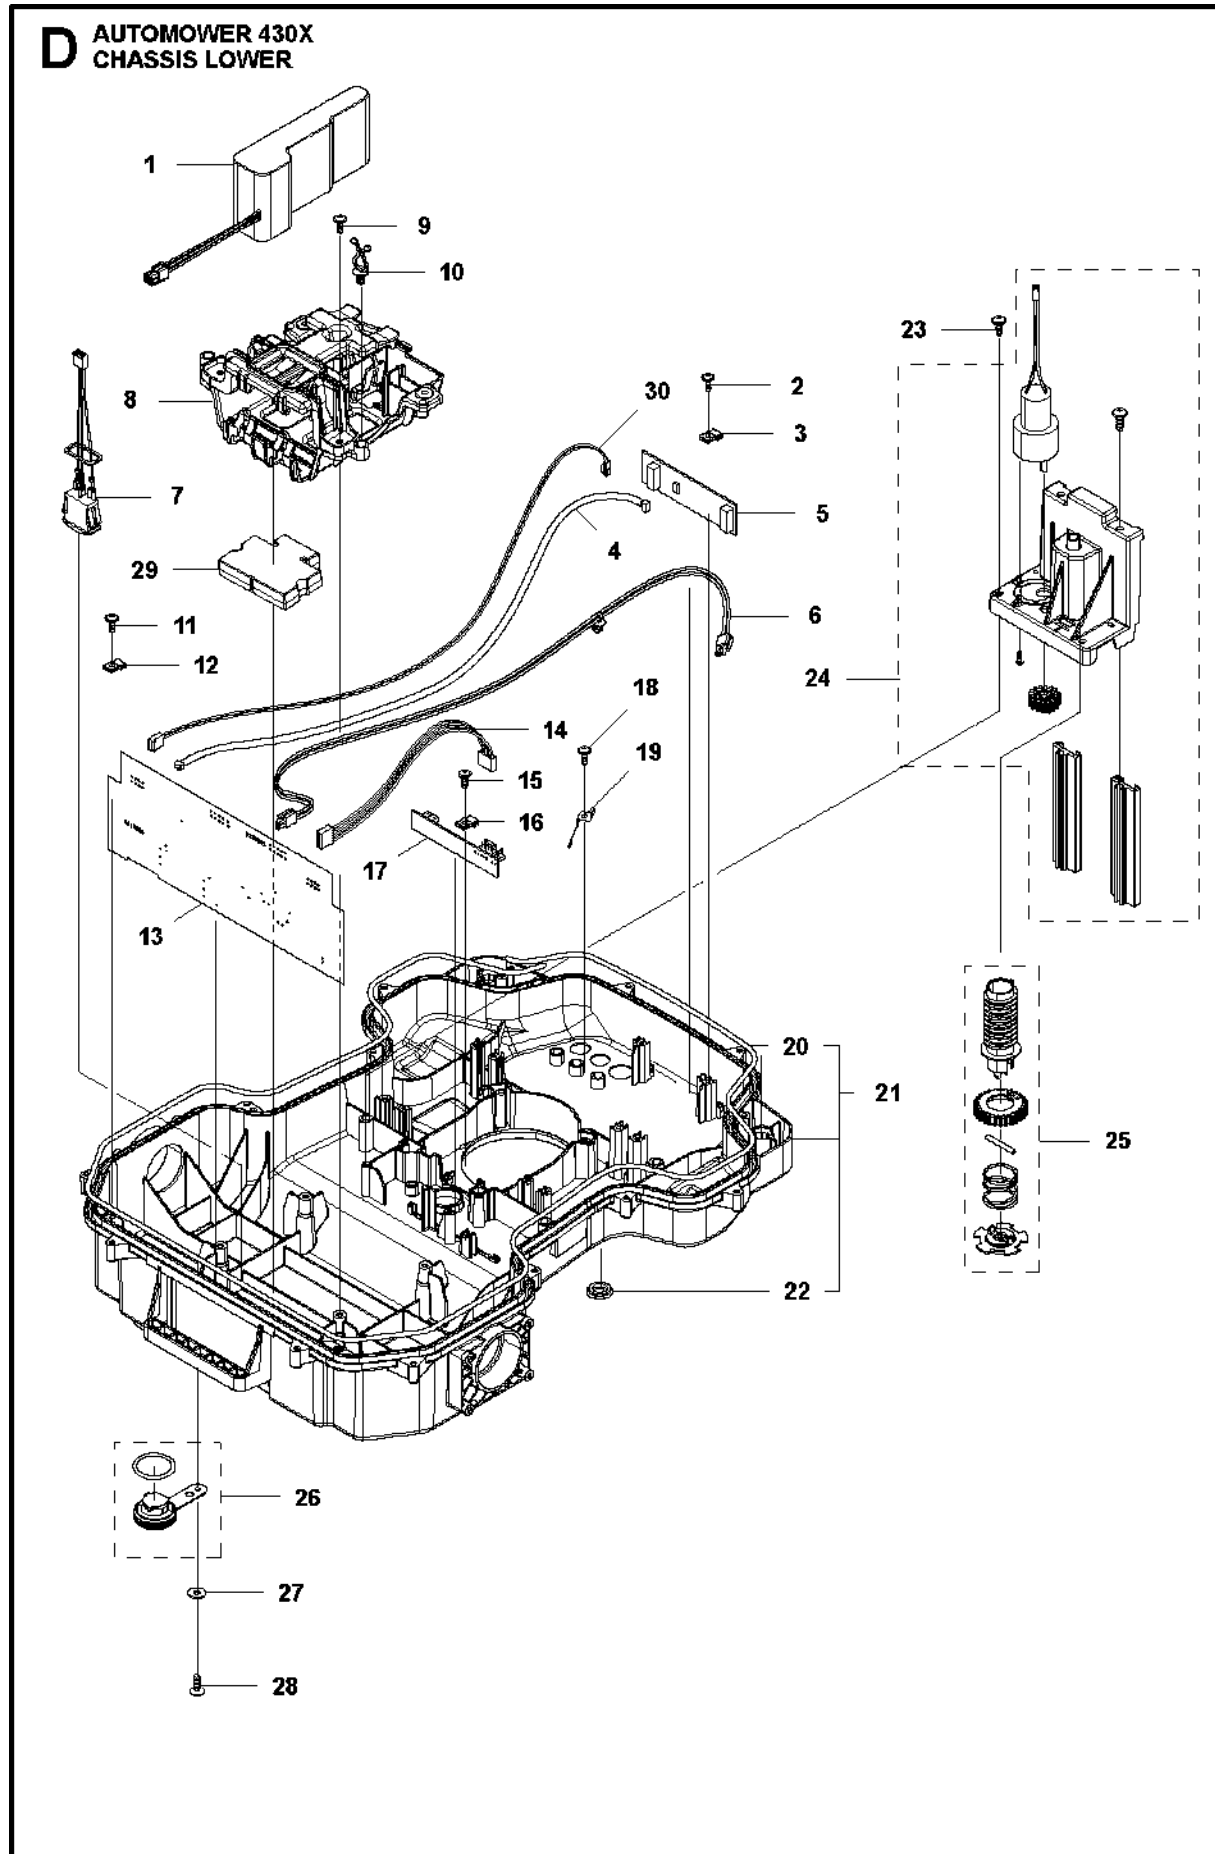

SPARE PARTS LIST

ROBOTIC LAWN MOWERS

AUTOMOWER 430X, 2018-

A AUTOMOWER 430X
COVER

COVER

AUTOMOWER 430X, 2018-

Ref	Part No	Description	Remark	QTY KIT
1	590 87 70-01	BODY KIT	Cover KIT Top Grey	1
1	590 87 70-02	BODY KIT	Cover KIT Top White	1
1	590 87 70-03	BODY KIT	Cover KIT Top Orange	1
2	501 06 51-01	WIRING ASSY		1
4	501 06 11-02	BODY ASSY		1
5	585 53 92-04	CABLE ASSY	Charging Plate Wiring	1
6	501 06 56-02	HOLDER ASSY	Holder ASSY	1
7	575 54 33-14	SCREW	Screw	1
8	587 42 35-01	DECAL		1
9	580 52 68-01	CAP	Cap	4
10	501 61 06-01	CLAMP	CLAMP	1
11	501 06 50-01	BUMPER ASSY		1
12	586 35 97-01	LABEL	Label Warning	1
13	574 45 01-01	SCREW ITPANT	Screw	10

C AUTOMOWER 430X
CENTER CONSOL

CENTER CONSOL

AUTOMOWER 430X, 2018-

Ref	Part No	Description	Remark	QTY KIT
1	588 79 75-02	COVER	Cover	1
2	579 45 85-01	HATCH	Hatch	1
3	579 45 81-01	BUTTON	Button	1
4	575 54 33-14	SCREW	Screw	2
5	501 06 58-01	HINGE KIT	Hinge KIT	1
6	575 54 33-14	SCREW	Screw	2
7	579 62 79-02	KEYBOARD	Keyboard	1
8	583 94 37-01	COVER KIT	Cover KIT	1
9	535 13 01-01	SPRING	Spring	2
10	574 87 47-06	SEALING STRIP	Sealing Strip (1 pcs, 5 mm)	1
11	574 48 03-02	SWITCH	Switch	1
12	501 06 60-01	LOCK KIT	Locking Plate KIT	1
13	575 54 33-14	SCREW	Screw	1
14	575 54 33-14	SCREW	Screw	1
15	575 54 33-14	SCREW	Screw	3
16	581 62 07-01	SUPPORT KIT	Support KIT	1
17	588 27 59-01	PRINTED CIRCUIT ASSY	Printed Circuit ASSY	1