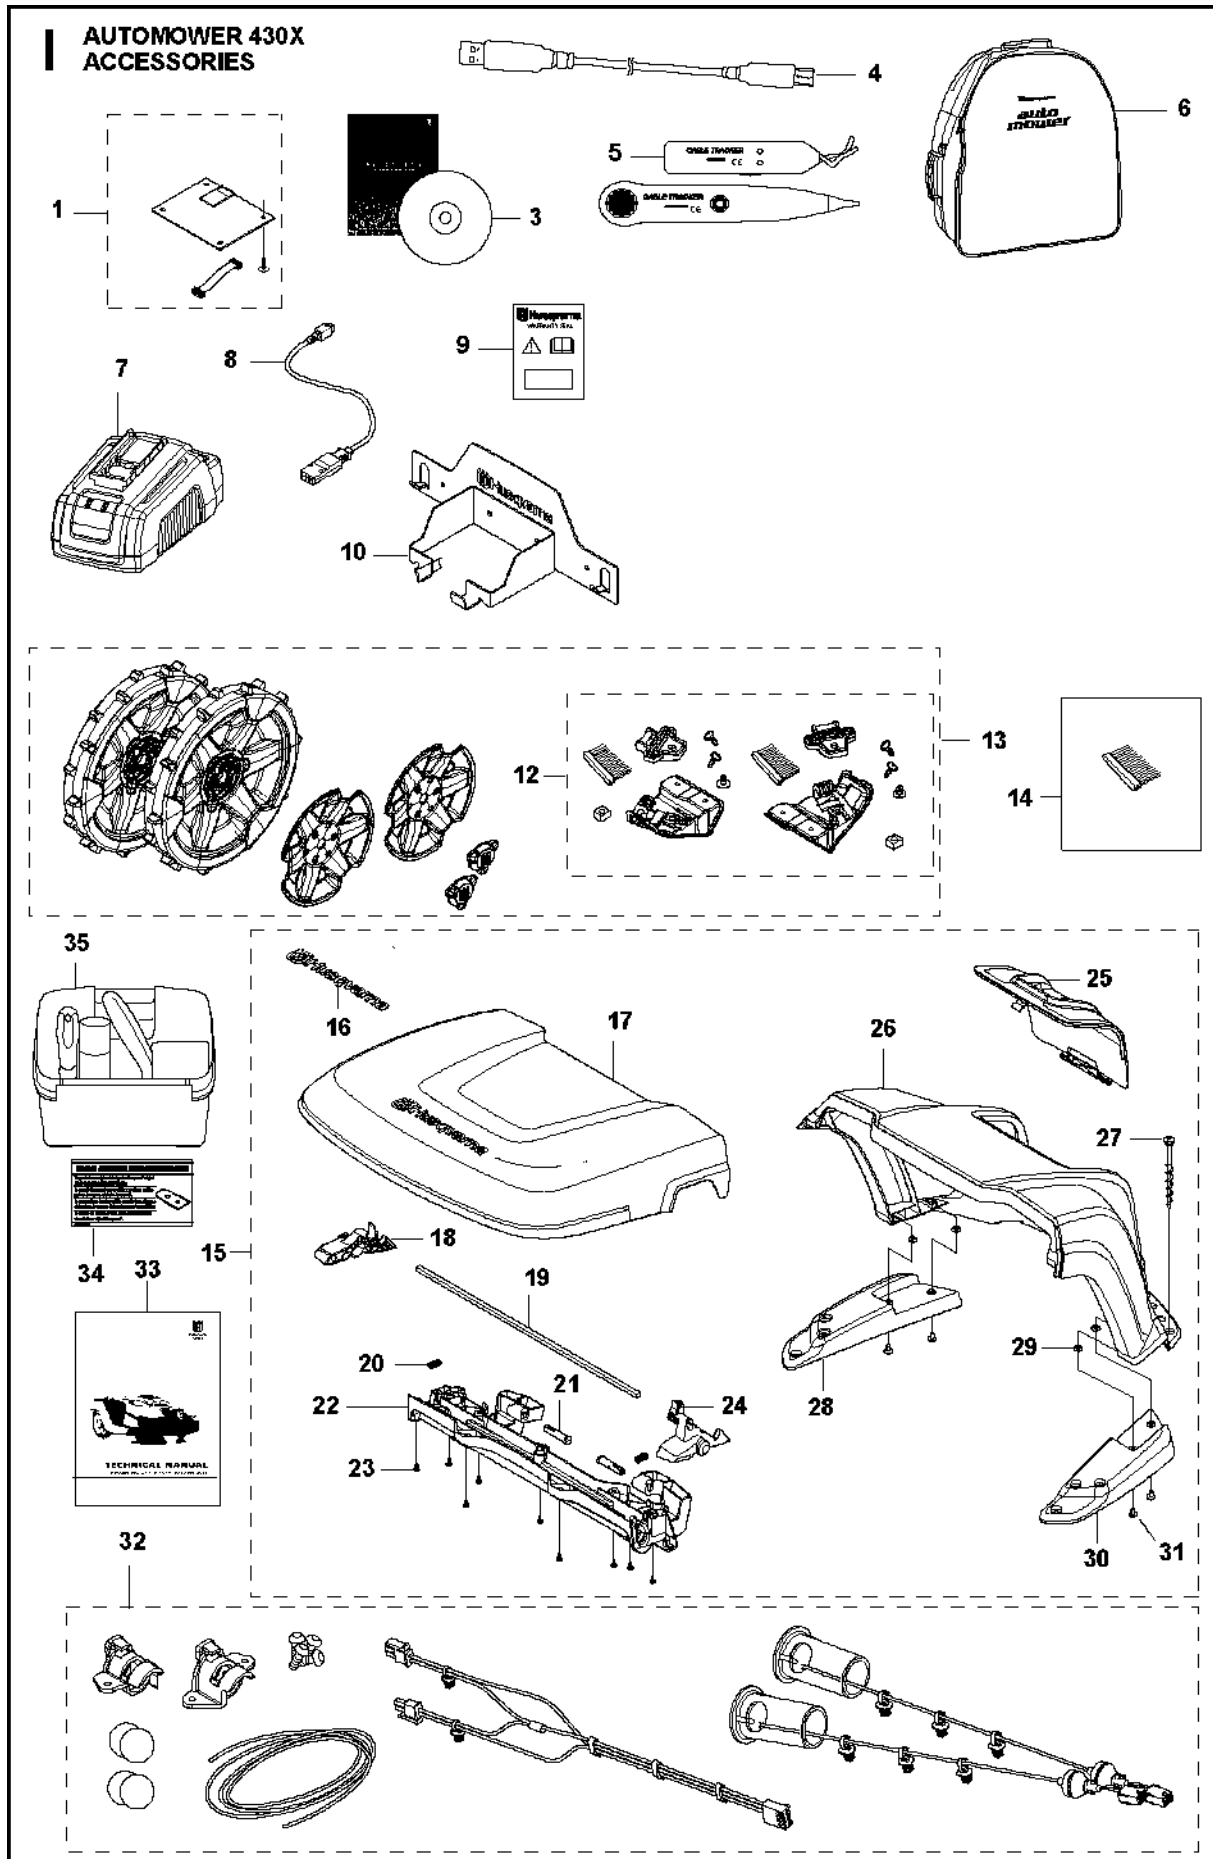

ACCESSORIES

AUTOMOWER 430X, 2018-

Ref	Part No	Description	Remark	QTY KIT
1	586 66 23-05	GPS MODULE	Automower Connect KIT	1
3	577 85 81-03	DVD	DVD Autocheck EXP	1
4	577 51 81-02	CABLE	Service Cable (USB)	1
5	577 60 68-01	TEST EQUIPMENT	Interruption Detector	1
6	522 91 67-01	BAG	Bag	1
7	588 40 84-01	CHARGER	Quick Charger with Battery Test	1
8	588 20 26-01	CABLE ASSY	Cable Quick Charger	1
9	580 68 95-02	LABEL	Warranty Seal 1pcs	1
10	585 01 97-02	WALL HANGER	Wall Hanger	1
12	581 90 31-02	BRUSH KIT	Brush KIT incl Brush, 6 pcs	1
13	581 88 97-02	WHEEL KIT	Rear Wheel KIT incl. Brush KIT	1
14	581 98 20-02	BRUSH KIT	Brush, 6pcs	1
15	585 01 94-01	HOUSING	House KIT	1
16	577 46 90-01	DECAL	Decal	1
17	586 88 58-01	KIT	Cover Lid	1
18	585 32 40-02	HANDLE	Handle Left	1
19	585 32 41-01	ROD	Steel Rod	1
20	580 51 14-01	SPRING	Spring	2
21	585 34 15-01	HINGE PIN	Hinge Pin	2
22	585 34 16-01	BEAM	Beam	1
23	575 54 33-14	SCREW	Screw	9
24	585 32 40-01	HANDLE	Handle Right	1
25	585 32 36-01	HATCH	Hatch	1
26	585 32 34-01	COVER	Cover Base	1
27	575 23 86-01	SCREW KIT	Screw KIT, 6 pcs	1
28	585 32 38-02	SUPPORT	Support Base Left	1
29	503 22 66-01	SQUARE NUT	Square Nut	4
30	585 32 38-01	SUPPORT	Support Base Right	1
31	535 12 93-03	SCREW IHPANM	Screw	4
32	581 91 25-02	HEAD LIGHTS	Head Lights KIT	1
33	115 81 90-01	WORKSHOP MANUAL	Technical Handbook -420, 430X, 450X Swedish	1
33	115 81 90-06	WORKSHOP MANUAL	Technical Handbook -420, 430X, 450X Danish	1
33	115 81 90-11	WORKSHOP MANUAL	Technical Handbook -420, 430X, 450X Finnish	1
33	115 81 90-21	WORKSHOP MANUAL	Technical Handbook -420, 430X, 450X Norwegian	1
33	115 81 90-26	WORKSHOP MANUAL	Technical Handbook -420, 430X, 450X English	1
33	115 81 90-31	WORKSHOP MANUAL	Technical Handbook -420, 430X, 450X French	1
33	115 81 90-36	WORKSHOP MANUAL	Technical Handbook -420, 430X, 450X Dutch	1
33	115 81 90-41	WORKSHOP MANUAL	Technical Handbook -420, 430X, 450X Italian	1
33	115 81 90-46	WORKSHOP MANUAL	Technical Handbook -420, 430X, 450X Spanish	1
33	115 81 90-51	WORKSHOP MANUAL	Technical Handbook -420, 430X, 450X German	1
33	115819056	TBD	Technical Handbook -420, 430X, 450X Russian	1
33	115819058	TBD	Technical Handbook -420, 430X, 450X Hungarian	1
33	115819059	TBD	Technical Handbook -420, 430X, 450X Portuguese	1
33	115819061	TBD	Technical Handbook -420, 430X, 450X Polish	1
33	115819062	TBD	Technical Handbook -420, 430X, 450X Romanian	1
33	115819063	TBD	Technical Handbook -420, 430X, 450X Estonian	1
33	115819064	TBD	Technical Handbook -420, 430X, 450X Latvian	1
33	115819065	TBD	Technical Handbook -420, 430X, 450X Lithuanian	1