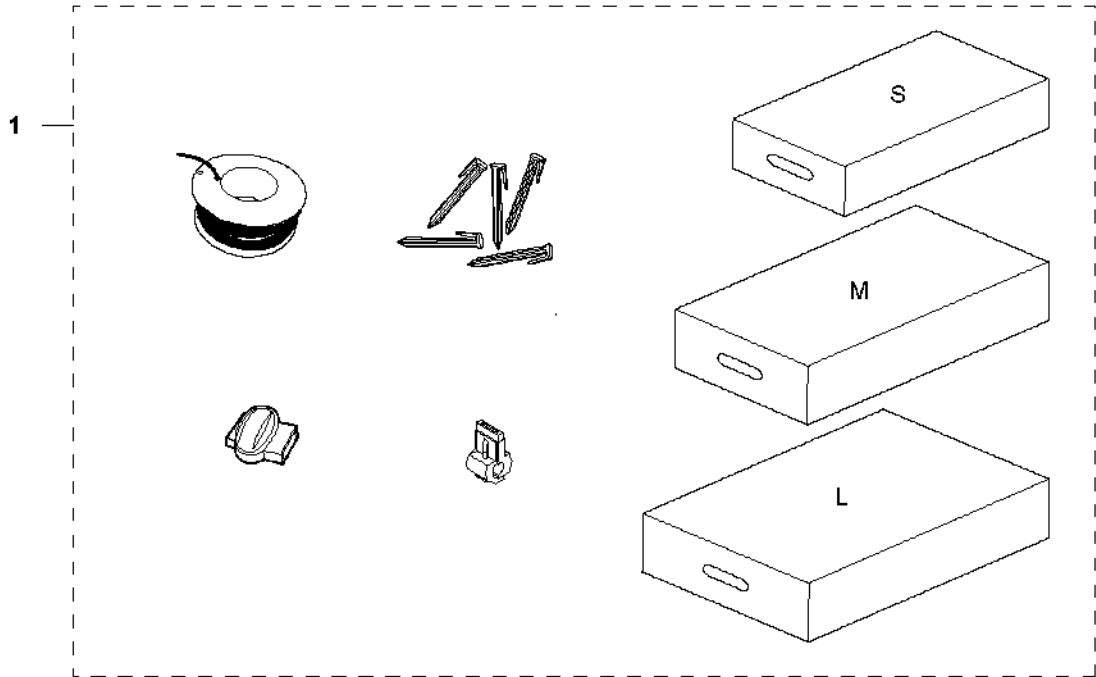

H AUTOMOWER 430X INSTALLATION ACCESSORIES

INSTALLATION ACCESSORIES

AUTOMOWER 430X, 2018-

Ref	Part No	Description	Remark	QTY KIT
1	967 62 36-01	INSTALLATION KIT	Installation KIT S: Wire (150 m), Staples (300 pcs), Connectors (3 pcs), Couplers (5 pcs)	1
1	967 62 36-02	INSTALLATION KIT	Installation KIT M: Wire (250 m), Staples (400 pcs), Connectors (3 pcs), Couplers (5 pcs)	1
1	967 62 36-03	INSTALLATION KIT	Installation KIT L: Wire (400 m), Staples (600 pcs), Connectors (5 pcs), Couplers (5 pcs)	1
2	535 12 90-01	CONNECTOR	Loop Wire Connector	1
2	535 12 90-02	CONNECTOR	Loop Wire Connector, Blister Pack, 100 pcs	1
2	577 86 48-01	CONNECTOR	Loop Wire Connectors, Blister Pack, 5pcs	1
3	501 98 02-01	COUPLER	Coupler	1
3	577 86 47-01	COUPLER	Couplers, Blister Pack, 5pcs	1
3	501 98 02-03	COUPLER	Couplers, 100 pcs	1
4	577 86 42-01	STAPLE	Staples, 85 mm, Blister Pack, 100 pcs	1
4	583 97 34-01	STAPLE	Staples, 85 mm, 100 pcs	1
5	577 86 43-02	WIRE	Wire Blister Pack, (50 m)	1
5	580 66 20-02	WIRE	Wire (150 m)	1
5	577 86 43-01	WIRE	Wire Blister Pack, (150 m)	1
6	580 66 20-01	WIRE	Wire (250 m)	1
7	593 29 77-01	WIRE	Wire Pro 300m	1
8	522 91 41-01	WIRE	Wire (500 m, ~3.4 mm)	1
9	580 66 20-04	WIRE	Wire (800 m)	1
10	586 75 52-01	POWER UNIT	Transformer (EU)	1
10	586 75 52-02	POWER UNIT	Transformer (UK/IRL)	1
10	586 75 52-03	POWER UNIT	Transformer (CH)	1
10	586 75 52-04	POWER UNIT	Transformer (US/CA)	1
10	586 75 52-05	POWER UNIT	Transformer (AU/NZ)	1
10	586 75 52-06	POWER UNIT	Transformer (JP)	1
11	544 17 75-01	MEASURING TAPE	Measuring Tape	1
12	577 86 46-03	BLADE SET	Long Life Safety Blades, Blister Pack, 9 pcs	1
12	577 60 65-05	BLADE SET	Long Life Safety Blades, 45 pcs	1
12	577 60 66-04	BLADE SET	Long Life Safety Blades, 300 pcs	1
13	115875801	TBD	Operator's Manual, Swedish	1
13	115875806	TBD	Operator's Manual, Danish	1
13	115875811	TBD	Operator's Manual, Finnish	1
13	115875821	TBD	Operator's Manual, Norwegian	1
13	115875826	TBD	Operator's Manual, English	1
13	115875831	TBD	Operator's Manual, French	1
13	115875832	TBD	Operator's Manual, French (Canada)	1
13	115875836	TBD	Operator's Manual, Dutch	1
13	115875841	TBD	Operator's Manual, Italian	1
13	115875846	TBD	Operator's Manual, Spanish	1
13	115875851	TBD	Operator's Manual, German	1
13	115875856	TBD	Operator's Manual, Russian	1
13	115875858	TBD	Operator's Manual, Hungarian	1
13	115875859	TBD	Operator's Manual, Portuguese	1
13	115875861	TBD	Operator's Manual, Polish	1
13	115875862	TBD	Operator's Manual, Romanian	1