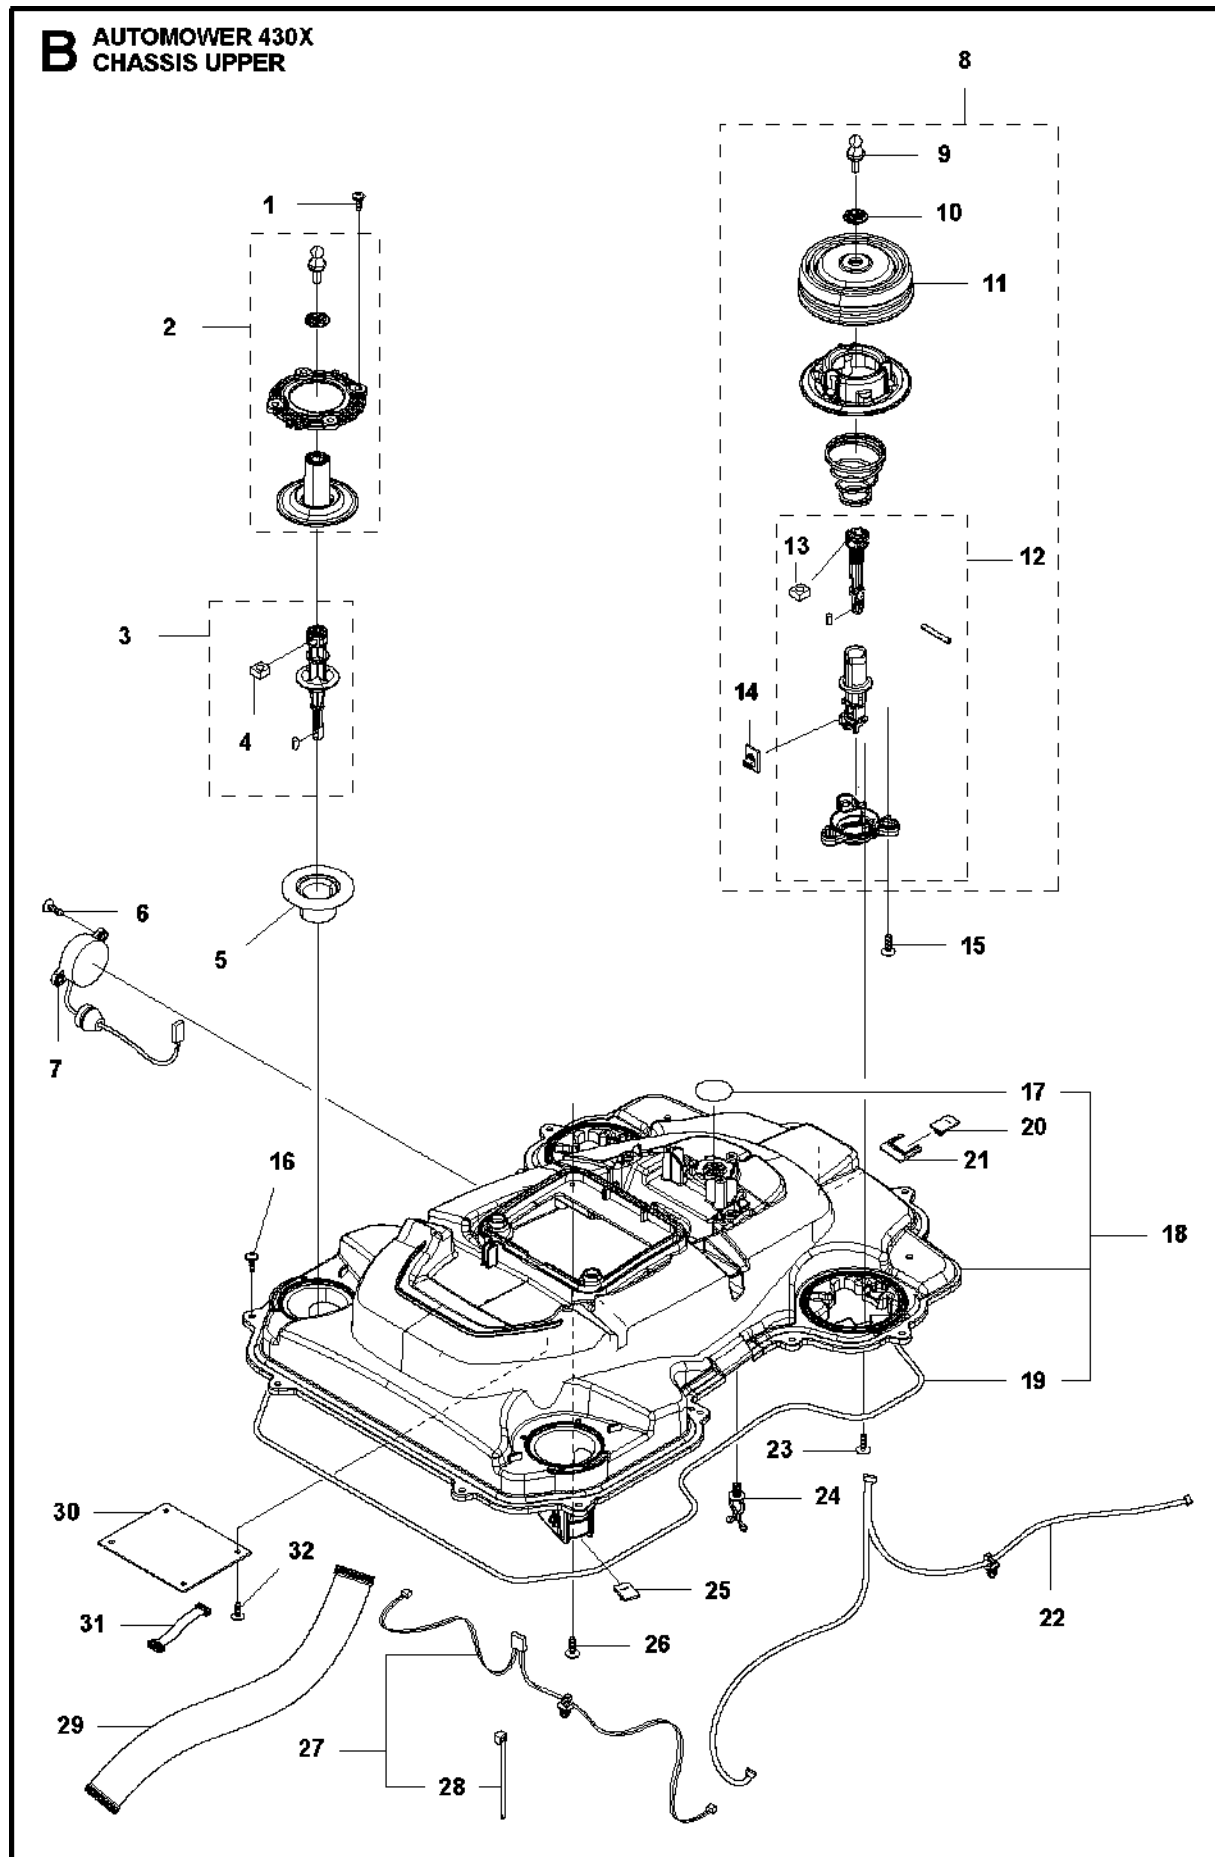

SPARE PARTS LIST

ROBOTIC LAWN MOWERS

AUTOMOWER 430X, 2018-

A AUTOMOWER 430X
COVER

COVER

AUTOMOWER 430X, 2018-

Ref	Part No	Description	Remark	QTY KIT
1	590 87 70-01	BODY KIT	Cover KIT Top Grey	1
1	590 87 70-02	BODY KIT	Cover KIT Top White	1
1	590 87 70-03	BODY KIT	Cover KIT Top Orange	1
2	501 06 51-01	WIRING ASSY		1
4	501 06 11-02	BODY ASSY		1
5	585 53 92-04	CABLE ASSY	Charging Plate Wiring	1
6	501 06 56-02	HOLDER ASSY	Holder ASSY	1
7	575 54 33-14	SCREW	Screw	1
8	587 42 35-01	DECAL		1
9	580 52 68-01	CAP	Cap	4
10	501 61 06-01	CLAMP	CLAMP	1
11	501 06 50-01	BUMPER ASSY		1
12	586 35 97-01	LABEL	Label Warning	1
13	574 45 01-01	SCREW ITPANT	Screw	10

C AUTOMOWER 430X
CENTER CONSOL

CENTER CONSOL

AUTOMOWER 430X, 2018-

Ref	Part No	Description	Remark	QTY KIT
1	588 79 75-02	COVER	Cover	1
2	579 45 85-01	HATCH	Hatch	1
3	579 45 81-01	BUTTON	Button	1
4	575 54 33-14	SCREW	Screw	2
5	501 06 58-01	HINGE KIT	Hinge KIT	1
6	575 54 33-14	SCREW	Screw	2
7	579 62 79-02	KEYBOARD	Keyboard	1
8	583 94 37-01	COVER KIT	Cover KIT	1
9	535 13 01-01	SPRING	Spring	2
10	574 87 47-06	SEALING STRIP	Sealing Strip (1 pcs, 5 mm)	1
11	574 48 03-02	SWITCH	Switch	1
12	501 06 60-01	LOCK KIT	Locking Plate KIT	1
13	575 54 33-14	SCREW	Screw	1
14	575 54 33-14	SCREW	Screw	1
15	575 54 33-14	SCREW	Screw	3
16	581 62 07-01	SUPPORT KIT	Support KIT	1
17	588 27 59-01	PRINTED CIRCUIT ASSY	Printed Circuit ASSY	1