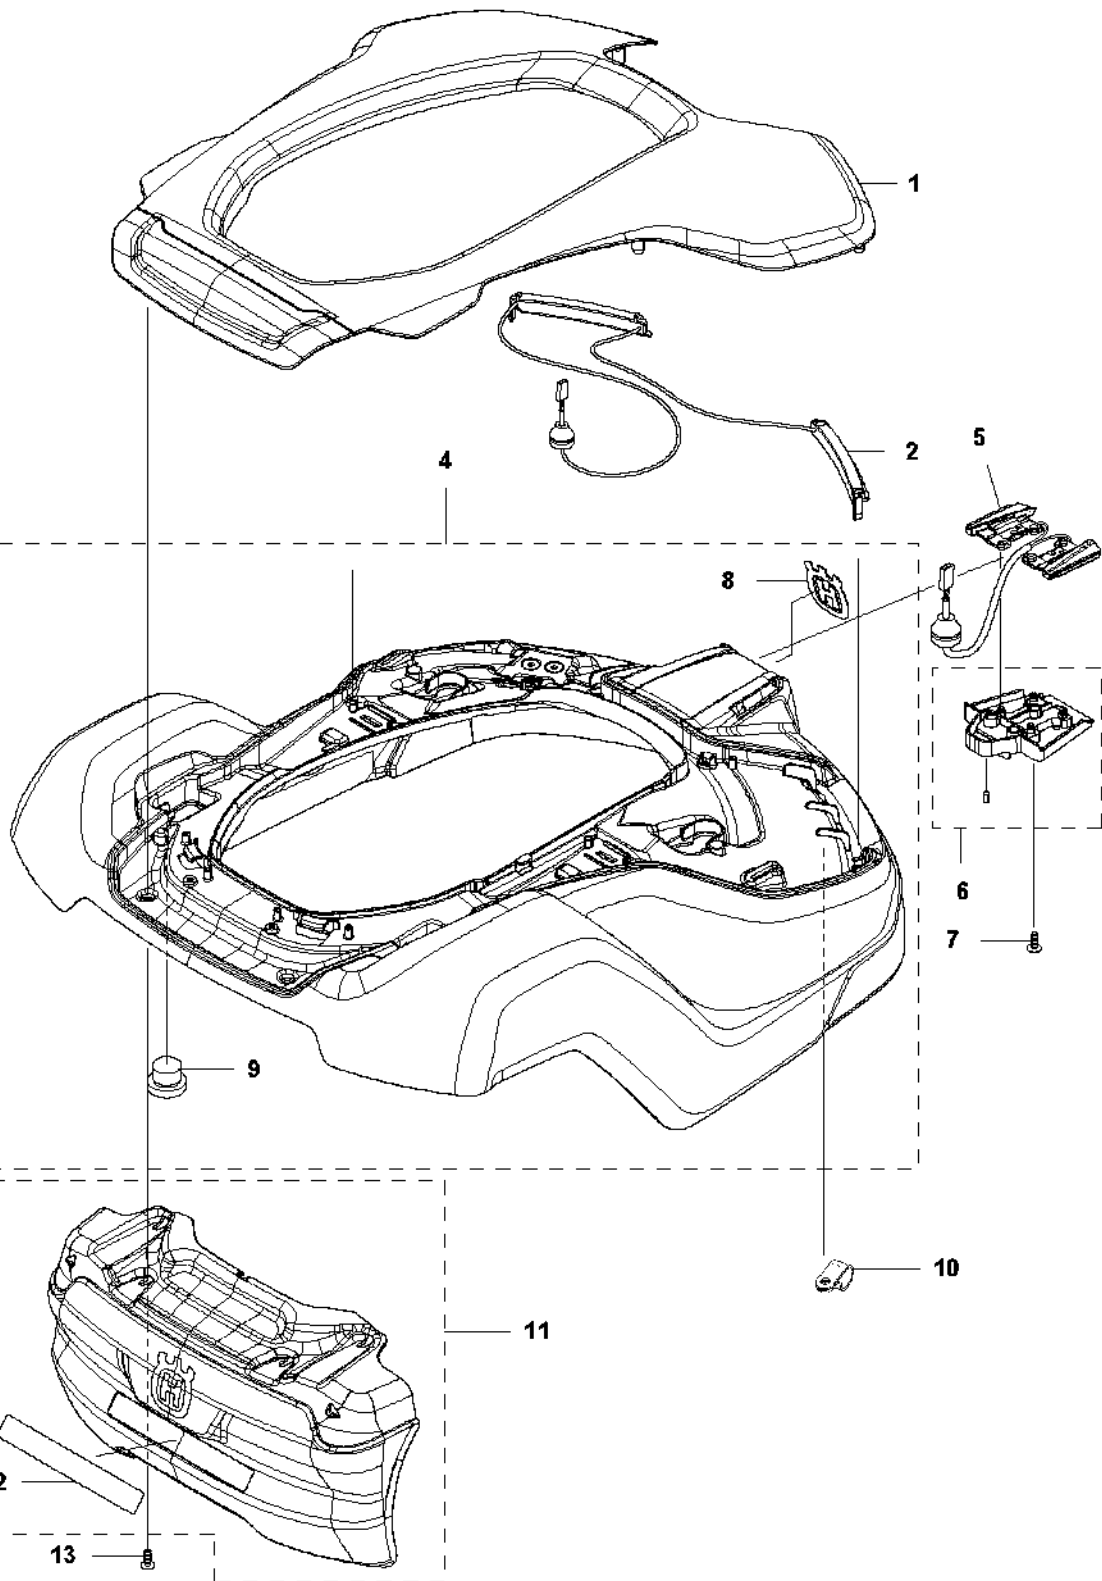

SPARE PARTS LIST

ROBOTIC LAWN MOWERS

AUTOMOWER 430X, 2018-

A AUTOMOWER 430X
COVER

COVER

AUTOMOWER 430X, 2018-

Ref	Part No	Description	Remark	QTY KIT
1	590 87 70-01	BODY KIT	Cover KIT Top Grey	1
1	590 87 70-02	BODY KIT	Cover KIT Top White	1
1	590 87 70-03	BODY KIT	Cover KIT Top Orange	1
2	501 06 51-01	WIRING ASSY		1
4	501 06 11-02	BODY ASSY		1
5	585 53 92-04	CABLE ASSY	Charging Plate Wiring	1
6	501 06 56-02	HOLDER ASSY	Holder ASSY	1
7	575 54 33-14	SCREW	Screw	1
8	587 42 35-01	DECAL		1
9	580 52 68-01	CAP	Cap	4
10	501 61 06-01	CLAMP	CLAMP	1
11	501 06 50-01	BUMPER ASSY		1
12	586 35 97-01	LABEL	Label Warning	1
13	574 45 01-01	SCREW ITPANT	Screw	10

C AUTOMOWER 430X
CENTER CONSOL

CENTER CONSOL

AUTOMOWER 430X, 2018-

Ref	Part No	Description	Remark	QTY KIT
1	588 79 75-02	COVER	Cover	1
2	579 45 85-01	HATCH	Hatch	1
3	579 45 81-01	BUTTON	Button	1
4	575 54 33-14	SCREW	Screw	2
5	501 06 58-01	HINGE KIT	Hinge KIT	1
6	575 54 33-14	SCREW	Screw	2
7	579 62 79-02	KEYBOARD	Keyboard	1
8	583 94 37-01	COVER KIT	Cover KIT	1
9	535 13 01-01	SPRING	Spring	2
10	574 87 47-06	SEALING STRIP	Sealing Strip (1 pcs, 5 mm)	1
11	574 48 03-02	SWITCH	Switch	1
12	501 06 60-01	LOCK KIT	Locking Plate KIT	1
13	575 54 33-14	SCREW	Screw	1
14	575 54 33-14	SCREW	Screw	1
15	575 54 33-14	SCREW	Screw	3
16	581 62 07-01	SUPPORT KIT	Support KIT	1
17	588 27 59-01	PRINTED CIRCUIT ASSY	Printed Circuit ASSY	1