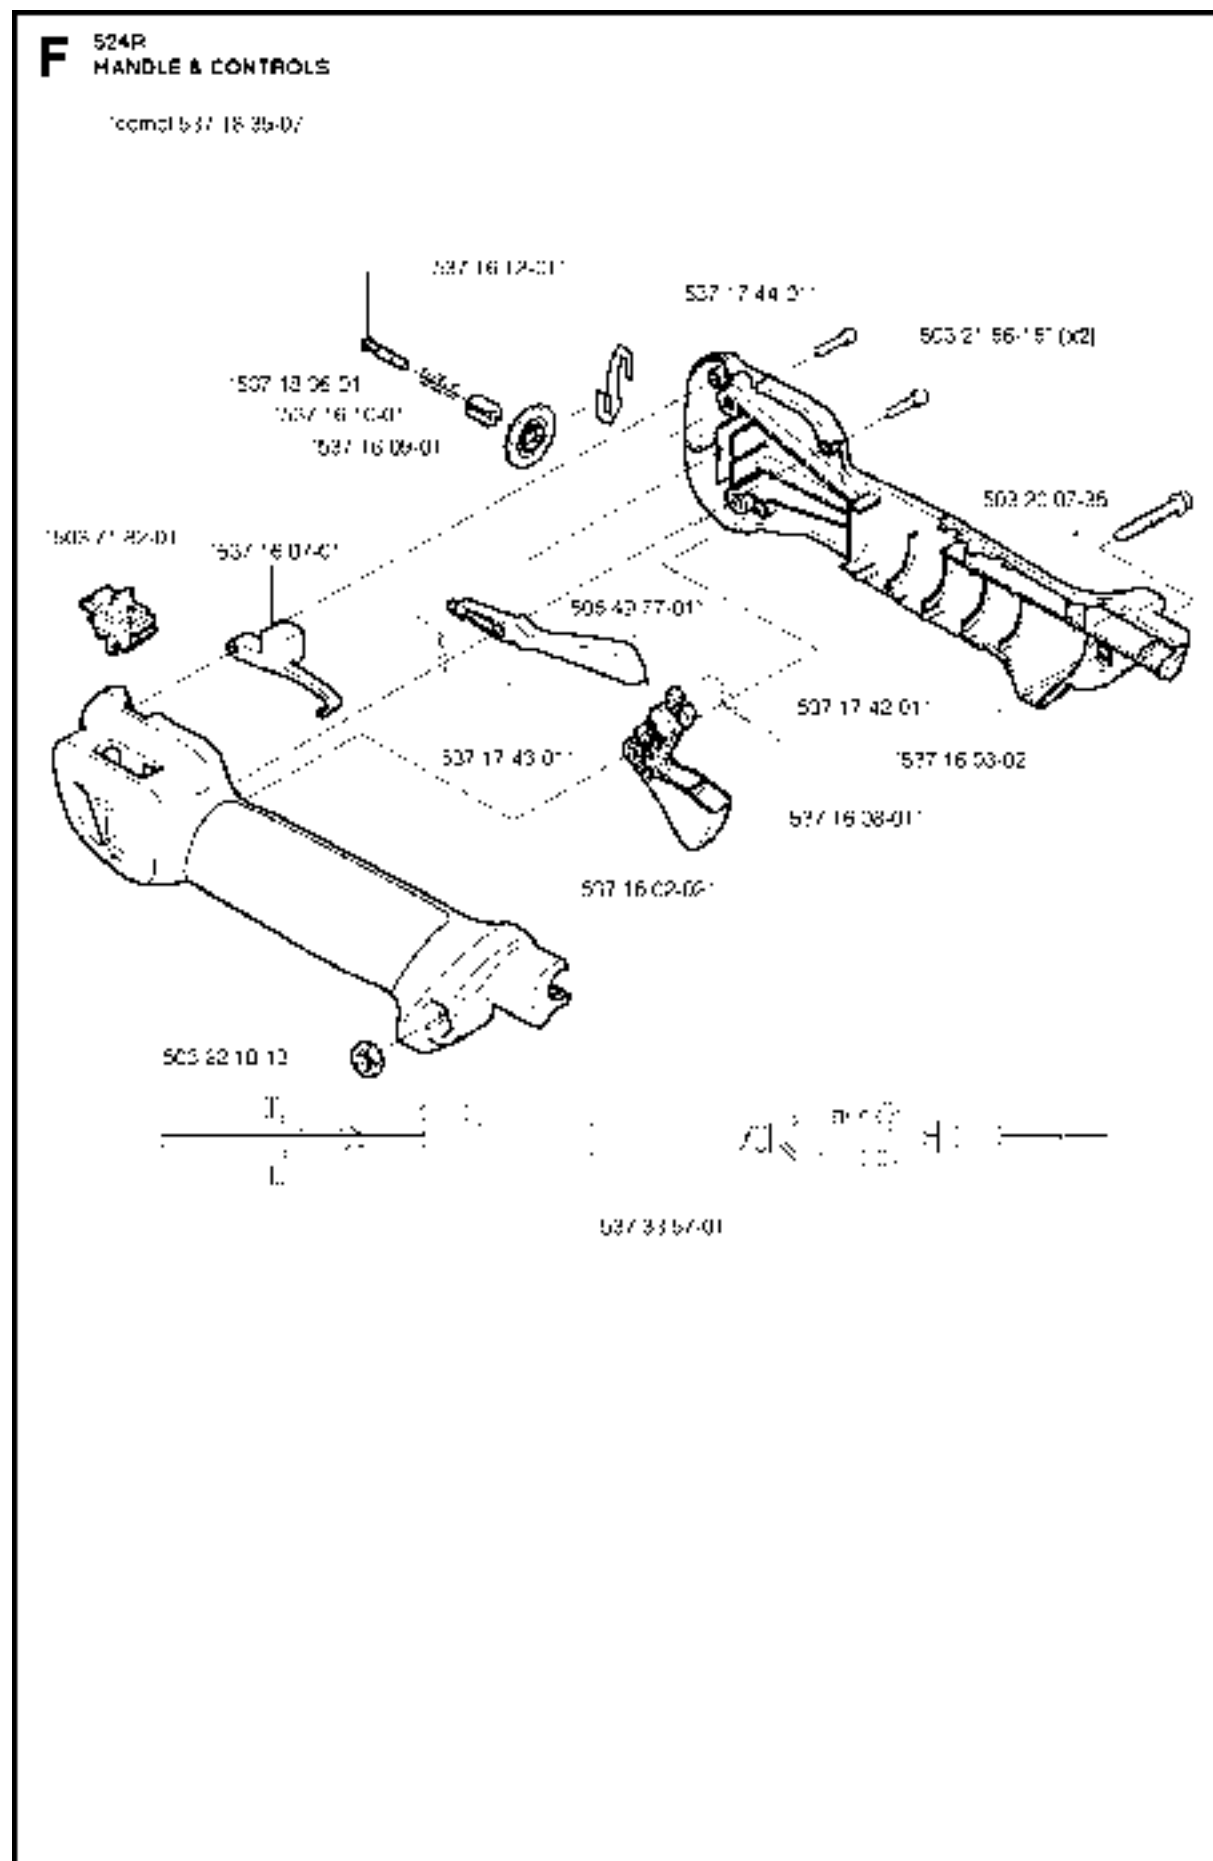

SPARE PARTS LIST

BRUSHCUTTERS/CLEARING SAWS

524 R

A 524R
BEVEL GEAR
 comp 537 1902-02

BEVEL GEAR

524 R

Part No	Description	Remark	QTY KIT
503 20 07-12	SCREW IHSCFM		1
503 20 07-25	SCREW IHSCFM		1
503 20 14-12	SCREW IHSCFMO		1
503 20 15-01	SCREW IHHM		1
503 25 24-01	BALL BEARING		1
503 85 63-01	NUT		1
503 93 55-01	CLAMP.GUARD		1
537 19 92-02	BEVEL GEAR ASSY		1
537 23 49-01	DRIVER ASSY		1
537 28 56-01	SUPPORT FLANGE		1
537 29 26-01	CUP		1
725 23 70-51	SCREW		1
735 31 11-00	CIRCLIP		1
735 31 25-10	CIRCLIP		1
735 31 28-10	CIRCLIP		1
738 21 98-00	BALL BEARING		1
738 21 99-00	BALL BEARING		1
738 21 99-02	BALL BEARING		1

HANDLE & CONTROLS

524 R

Part No	Description	Remark	QTY KIT
503 20 07-35	SCREW IHSCFM		1
503 21 66-16	SCREW IHSCF		2
503 22 10-13	HEXAGON NUT		1
503 71 82-01	SWITCH		1
506 49 77-01	THROTTLE CONTROL		1
537 16 02-02	HANDLE HALF	Replaced by 537 18 35-07 HANDLE SYSTEM cpl	1
537 16 02-09	HANDLE HALF	Without hole for Steering wheel assy	1
537 16 03-02	HANDLE HALF		1
537 16 07-01	STARTER THROTTLE LOC		1
537 16 08-01	THROTTLE TRIGGER		1
537 16 09-01	STEERING WHEEL	Does not fit with HANDLE HALF 537 16 02-09	1
537 16 10-01	HUB	Does not fit with HANDLE HALF 537 16 02-09	1
537 16 12-01	SCREW	Does not fit with HANDLE HALF 537 16 02-09	1
537 17 42-01	SPRING THROTTLE TRIG		1
537 17 43-01	SPRING		1
537 17 44-01	SPRING	Does not fit with HANDLE HALF 537 16 02-09	1
537 18 35-07	HANDLE ASSY		1
537 18 36-01	SPRING	Does not fit with HANDLE HALF 537 16 02-09	1
537 33 57-01	WIRING ASSY		1