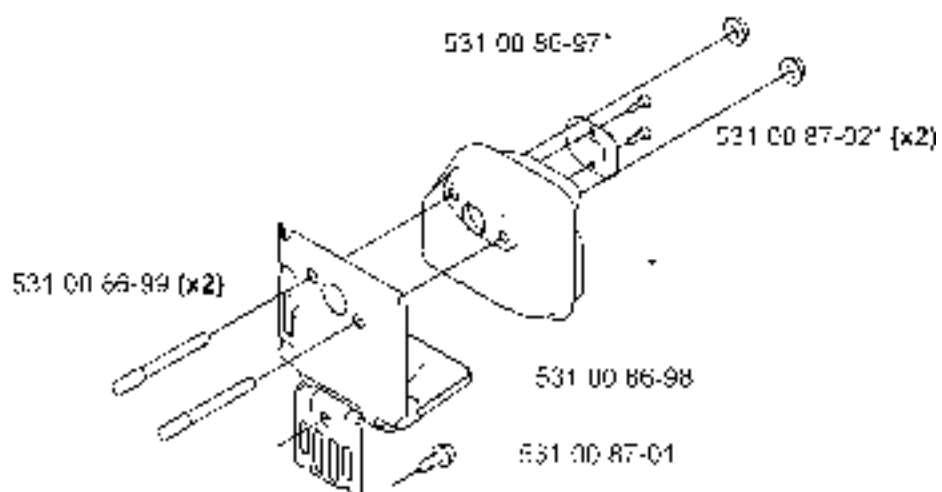

*comp 531 00 86-99

531 00 87-03 (x2)