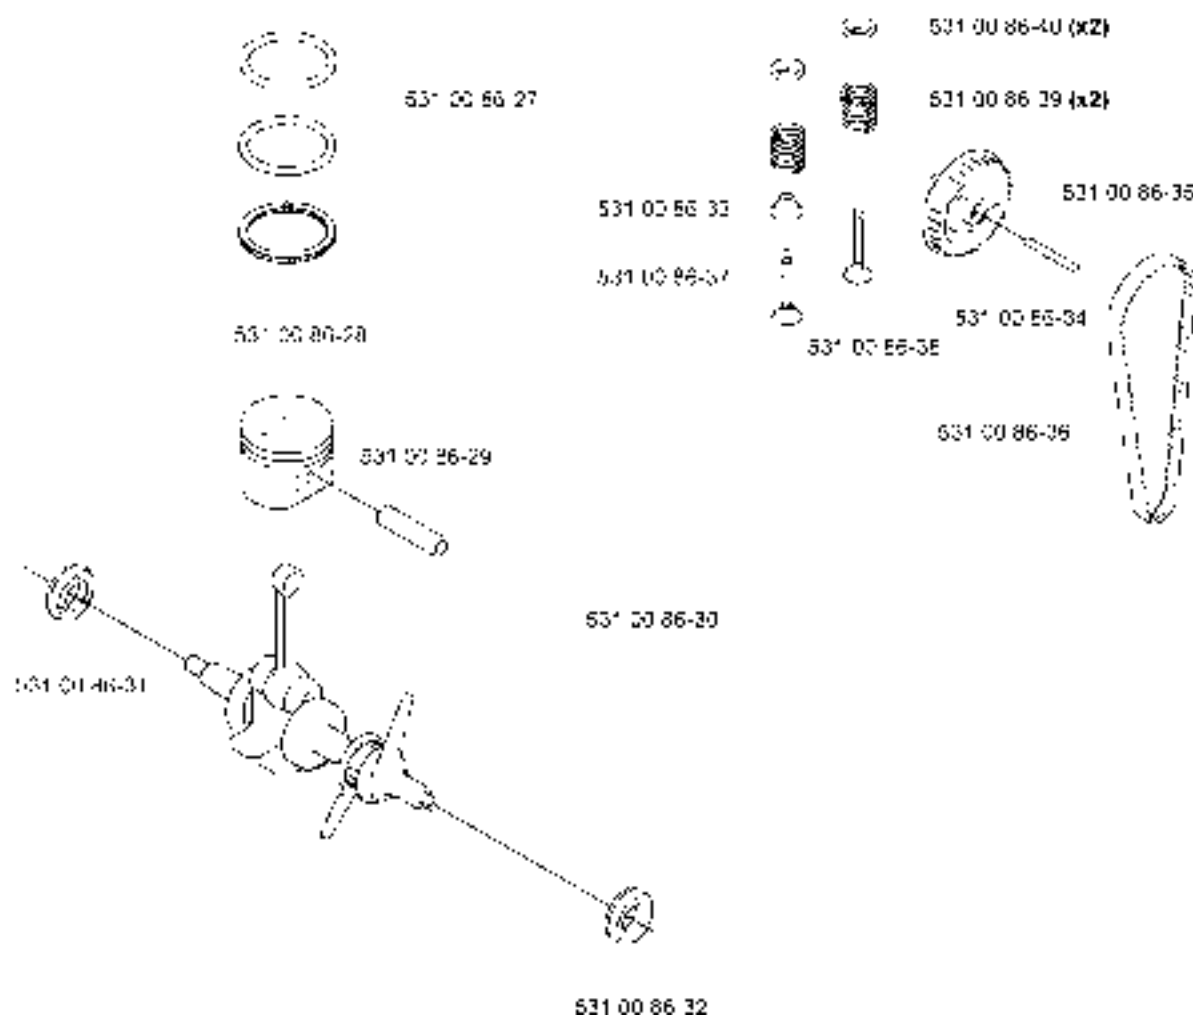

M

IGNITION SYSTEM

524 R

Part No	Description	Remark	QTY KIT
531 00 87-14	IGNITION COIL		1
531 00 87-15	PROTECTIVE HOSE		1
531 00 87-16	FLYWHEEL		1
531 00 87-17	SHORT CIRCUIT CABLE		1
531 00 87-18	TIE WRAP		1
531 00 87-19	SCREW		2
531 00 87-20	NUT		1

CLUTCH

524 R

Part No	Description	Remark	QTY KIT
503 21 68-25	SCREW IHSCFT		2
503 25 05-01	BALL BEARING		1
503 96 13-01	SCREW		2
503 97 21-01	COVER		1
531 00 86-16	SCREW		3
531 00 86-54	FAN HOUSING		1
531 00 86-55	CLUTCH ASSY		1
531 00 86-56	SCREW		2
531 00 86-57	WASHER		2
531 00 87-29	WASHER		2
537 30 96-01	COMPRESSION SLEEVE		1
537 31 10-01	CLUTCH COVER		1
537 31 11-01	CLUTCH DRUM		1
537 33 67-01	CIRCLIP		1
725 53 70-55	SCREW IHSCM		4

P

CYLINDER & CRANKCASE

524 R

Part No	Description	Remark	QTY KIT
531 00 86-08	SPARE PARTS		1
531 00 86-09	DEFLECTION LIMITER		1
531 00 86-10	SPARE PARTS		1
531 00 86-11	GASKET		1
531 00 86-12	OIL HOSE		1
531 00 86-13	SPARK PLUG		1
531 00 86-14	SPARK PLUG		1
531 00 86-15	SPARK PLUG		1
531 00 86-16	SCREW		2
531 00 86-17	SCREW		4
531 00 86-18	SCREW		2
531 00 86-19	ADJUSTER		2
531 00 86-20	SCREW		2
531 00 86-21	LOCK NUT		2
531 00 86-22	SCREW		1
531 00 86-23	SCREW		2
531 00 86-24	SPRING PIN		1
531 00 86-25	HOSE CLAMP		1
531 00 86-26	HOSE CLAMP		1
531 00 87-21	CRANKCASE		1
531 00 87-22	COVER		1
531 00 87-23	GASKET		1
531 00 87-24	GROMMET		1
531 00 87-25	FILTER		1
531 00 87-26	OIL HOSE		1
531 00 87-27	NON RETURN VALVE		1
725 53 25-55	SCREW IHSCM		1

Q

PISTON & CRANKSHAFT

524 R

Part No	Description	Remark	QTY KIT
531 00 86-27	KIT		1
531 00 86-28	PISTON		1
531 00 86-29	PISTON PIN		1
531 00 86-30	CRANKSHAFT ASSY		1
531 00 86-31	SEALING RING		1
531 00 86-32	SEALING RING		1
531 00 86-33	SEALING		1
531 00 86-34	SHAFT		1
531 00 86-35	SPARE PARTS		1
531 00 86-36	SPARE PARTS		1
531 00 86-37	VALVE		1
531 00 86-38	VALVE		1
531 00 86-39	SPRING		2
531 00 86-40	SPARE PARTS		2