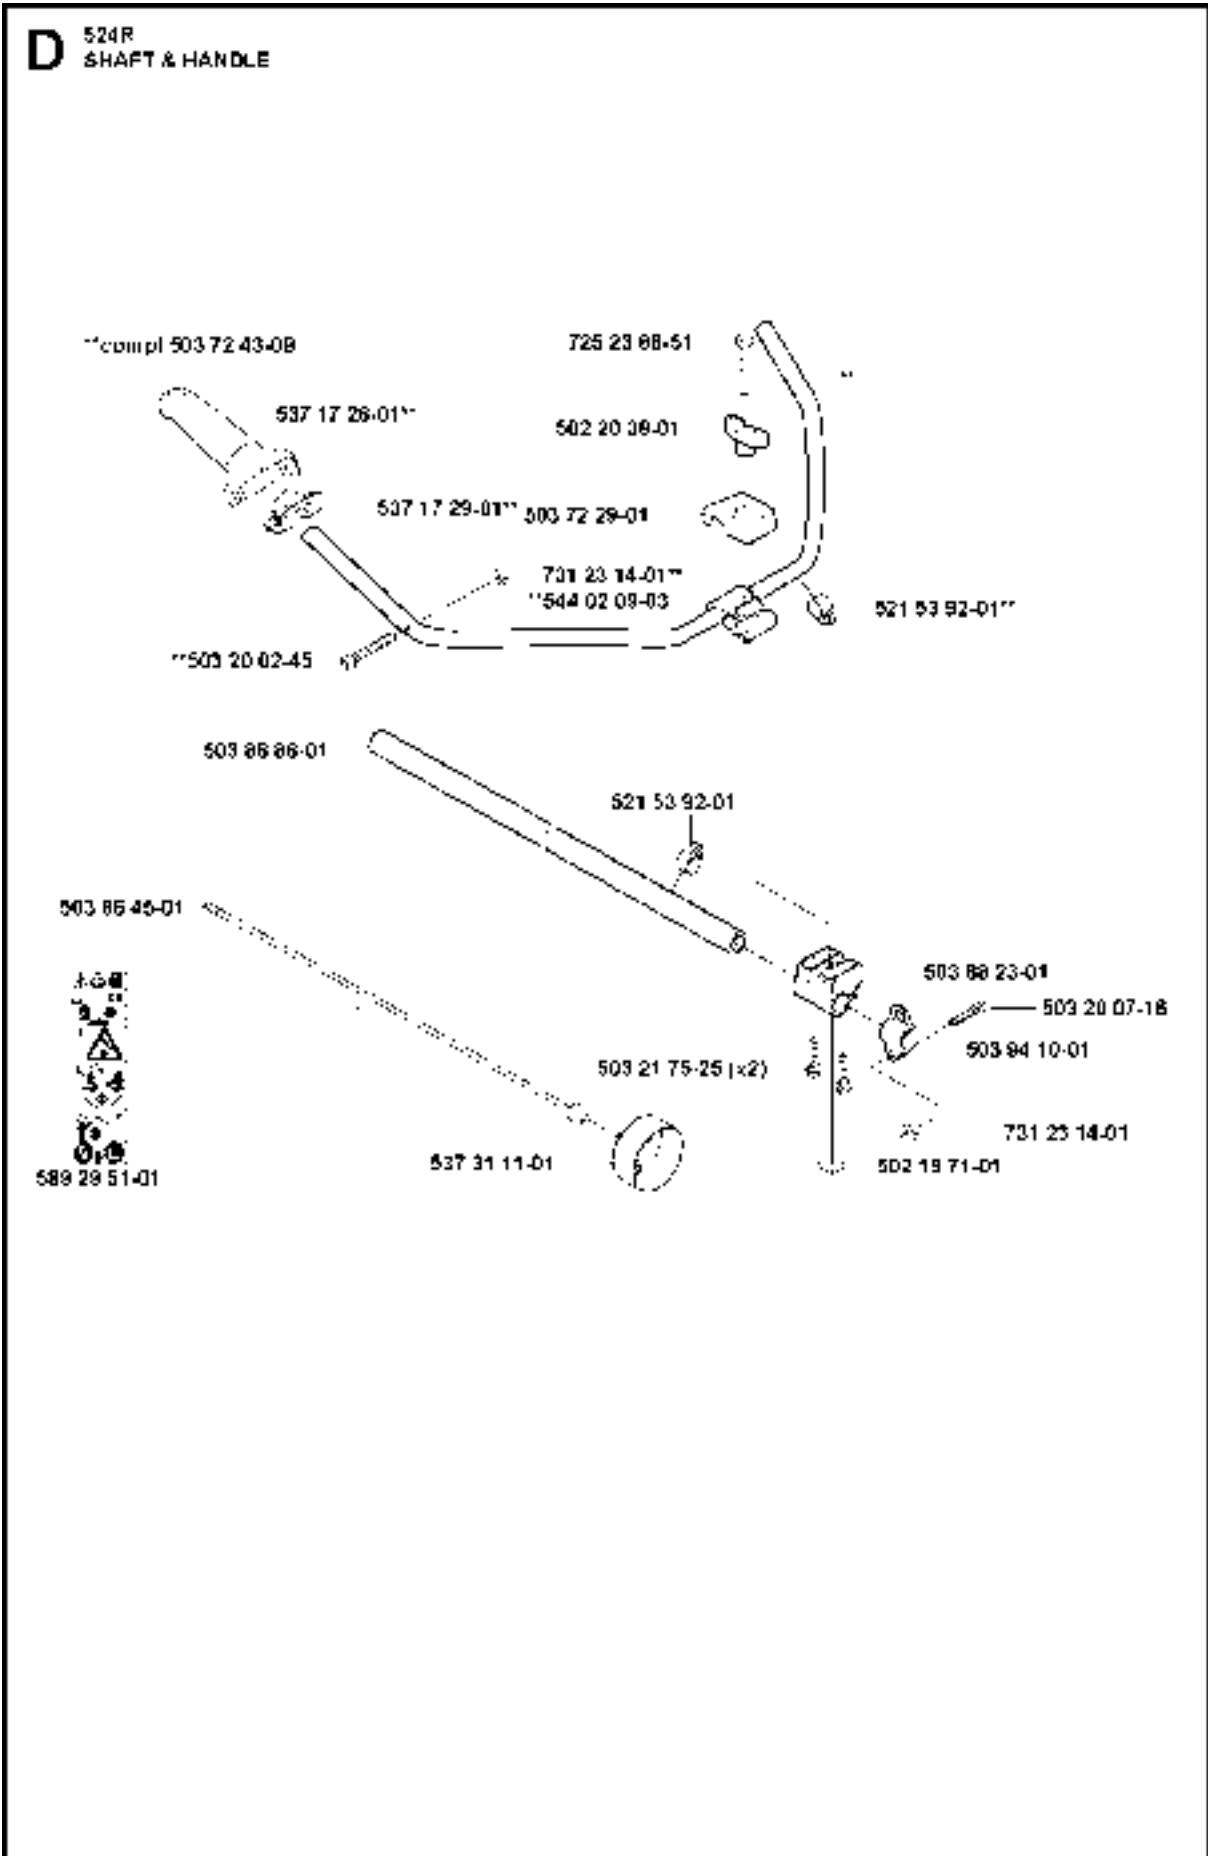

SPARE PARTS LIST

BRUSHCUTTERS/CLEARING SAWS

524 R

A 524R
BEVEL GEAR
 comp 537 1902-02

BEVEL GEAR

524 R

Part No	Description	Remark	QTY KIT
503 20 07-12	SCREW IHSCFM		1
503 20 07-25	SCREW IHSCFM		1
503 20 14-12	SCREW IHSCFMO		1
503 20 15-01	SCREW IHHM		1
503 25 24-01	BALL BEARING		1
503 85 63-01	NUT		1
503 93 55-01	CLAMP.GUARD		1
537 19 92-02	BEVEL GEAR ASSY		1
537 23 49-01	DRIVER ASSY		1
537 28 56-01	SUPPORT FLANGE		1
537 29 26-01	CUP		1
725 23 70-51	SCREW		1
735 31 11-00	CIRCLIP		1
735 31 25-10	CIRCLIP		1
735 31 28-10	CIRCLIP		1
738 21 98-00	BALL BEARING		1
738 21 99-00	BALL BEARING		1
738 21 99-02	BALL BEARING		1

SHAFT & HANDLE

524 R

Part No	Description	Remark	QTY KIT
502 19 71-01	SQUARE NUT		1
502 20 38-01	KNOB		1
503 20 02-45	SCREW IHSCFM		1
503 20 07-16	SCREW IHSCFM		1
503 21 75-25	SCREW IHSCFT		2
503 72 29-01	COVER		1
503 72 43-09	HANDLEBAR		1
503 86 45-01	DRIVE SHAFT		1
503 88 23-01	BRACKET		1
503 88 88-01	TUBE		1
503 94 10-01	HOOK		1
521 53 92-01	CLAMP		1
521 53 92-01	CLAMP		1
537 17 28-01	HANDLE		1
537 17 29-01	COVER		1
537 31 11-01	CLUTCH DRUM		1
544 02 09-03	CLIP		1
589 29 51-01	LABEL		1
725 23 86-51	SCREW EHHM		1
731 23 14-01	HEXAGON NUT		1
731 23 14-01	HEXAGON NUT		1