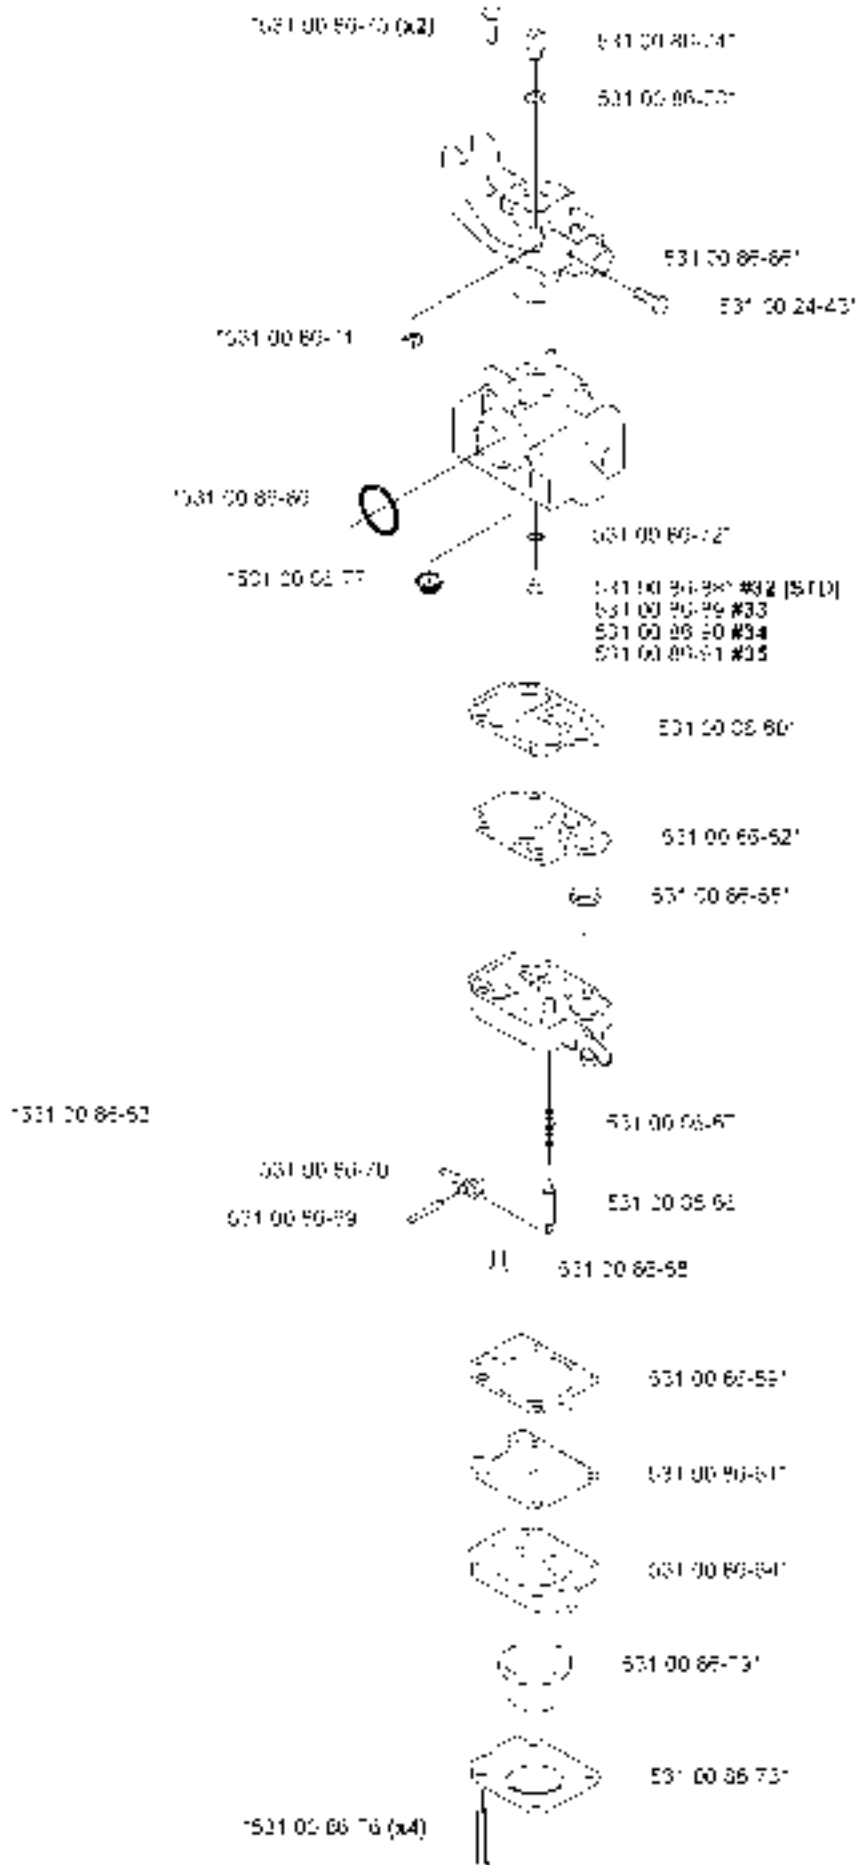

S Reempl. 331 00 85-8* Walbro WYB-6B

Walbro WYB-6B