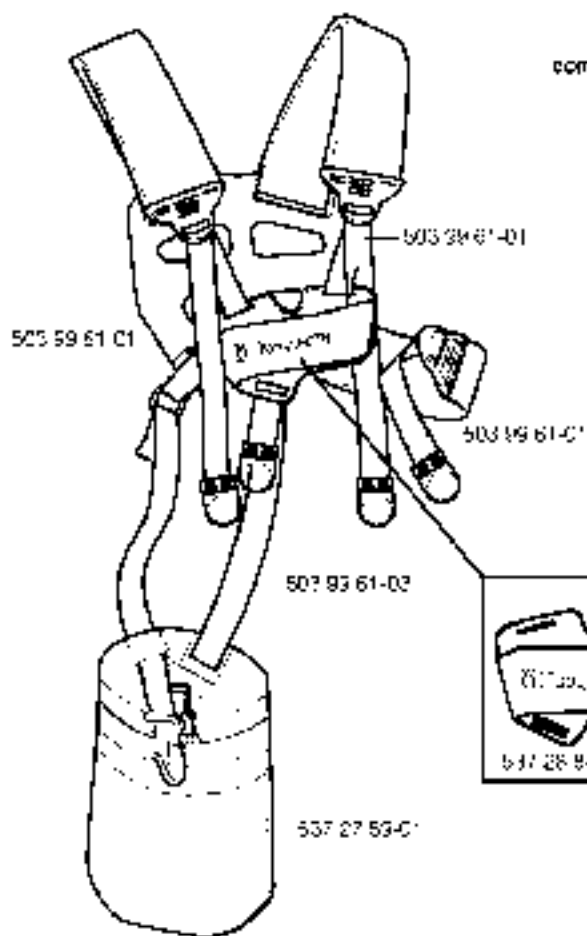

R1 Accessories
Zubehöre
Accessories
Accessories
Tilbehør

*compl 537 35 36-01

537 35 0'-0'

537 12 04-02

726 24 0' 1/1

ACCESSORIES

524 R

Part No	Description	Remark	QTY KIT
501 60 02-03	SCREWDRIVER		1
502 21 58-01	WRENCH		1
502 28 59-01	STOP		1
503 97 64-01	GREASE		1
531 00 92-71	4T OIL		1
537 13 04-02	KNOB		1
537 21 62-01	HARNESS		1
537 21 62-02	HARNESS		1
537 31 29-01	TRANSPORT GUARD		1
537 35 01-01	LOOP		1
537 35 36-01	LOOP		1
537 36 21-01	COMBINATION WRENCH		1
725 23 31-51	SCREW		1

R2 Duo Balance
*compil 537 27 53-02
*compil 537 27 53-04 US

502 02 30-02

586 34 10-01

compil 502 02 28-01

502 02 29 02

735 31 09-25

503 99 61-01 (x3)

537 17 54-01 (x3)

507 11 05 21

503 39 61-02

HARNESS

524 R

Part No	Description	Remark	QTY KIT
502 02 28-01	HOOK		1
502 02 29-02	HOOK		1
502 02 30-02	LOCK		1
503 99 61-01	BAND		1
503 99 61-01	BAND		3
503 99 61-01	BAND		1
503 99 61-01	BAND		1
503 99 61-03	BAND		1
503 99 61-03	BAND		1
537 11 35-01	RETAINER		1
537 17 54-01	HIP PAD		3
537 27 57-02	HARNESS		1
537 27 57-04	HARNESS		1
537 27 59-01	HIP PAD		1
537 27 59-01	HIP PAD		1
537 28 83-01	FRONT PIECE		1
537 28 84-01	FRONT PIECE		1
586 34 10-01	SPRING		1
735 31 09-20	E-CLIP		1