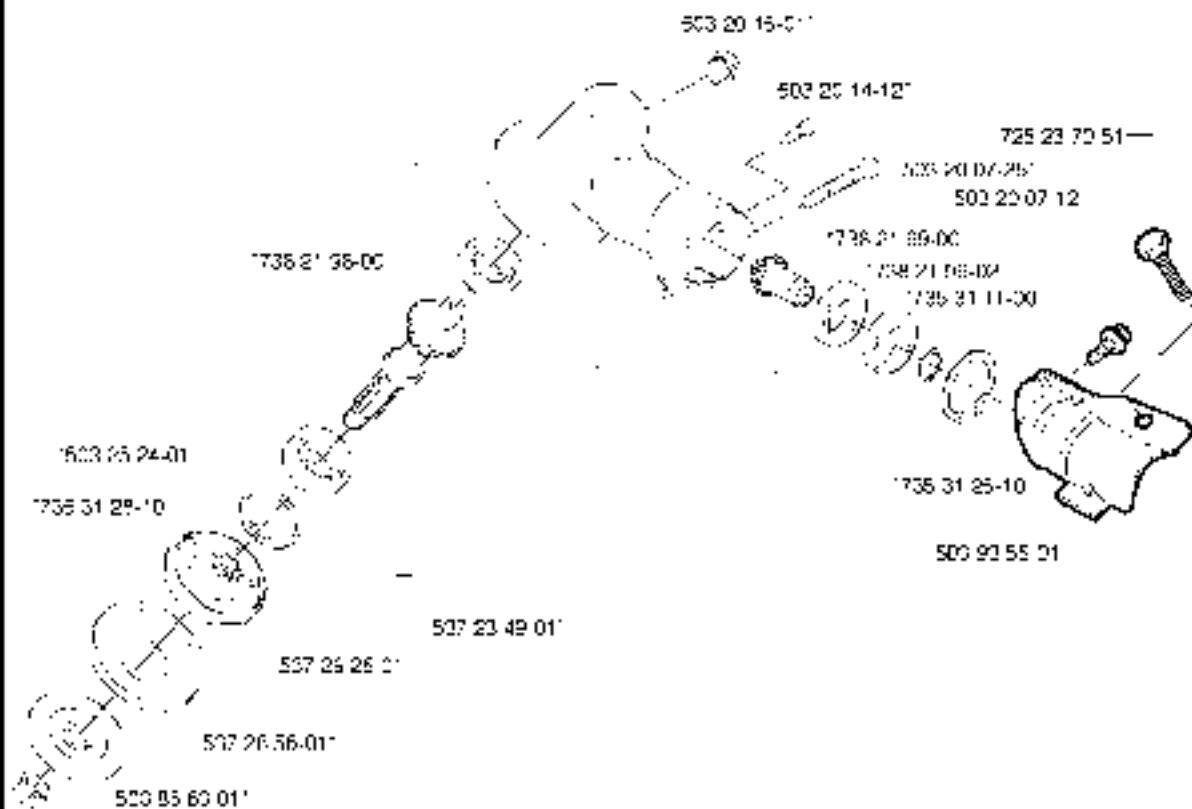

SPARE PARTS LIST

BRUSHCUTTERS/CLEARING SAWS

524 R

A 524R
BEVEL GEAR
 comp 537 1902-02

BEVEL GEAR

524 R

Part No	Description	Remark	QTY KIT
503 20 07-12	SCREW IHSCFM		1
503 20 07-25	SCREW IHSCFM		1
503 20 14-12	SCREW IHSCFMO		1
503 20 15-01	SCREW IHHM		1
503 25 24-01	BALL BEARING		1
503 85 63-01	NUT		1
503 93 55-01	CLAMP.GUARD		1
537 19 92-02	BEVEL GEAR ASSY		1
537 23 49-01	DRIVER ASSY		1
537 28 56-01	SUPPORT FLANGE		1
537 29 26-01	CUP		1
725 23 70-51	SCREW		1
735 31 11-00	CIRCLIP		1
735 31 25-10	CIRCLIP		1
735 31 28-10	CIRCLIP		1
738 21 98-00	BALL BEARING		1
738 21 99-00	BALL BEARING		1
738 21 99-02	BALL BEARING		1

SHAFT & HANDLE

524 R

Part No	Description	Remark	QTY KIT
502 19 71-01	SQUARE NUT		1
502 20 38-01	KNOB		1
503 20 02-45	SCREW IHSCFM		1
503 20 07-16	SCREW IHSCFM		1
503 21 75-25	SCREW IHSCFT		2
503 72 29-01	COVER		1
503 72 43-09	HANDLEBAR		1
503 86 45-01	DRIVE SHAFT		1
503 88 23-01	BRACKET		1
503 88 88-01	TUBE		1
503 94 10-01	HOOK		1
521 53 92-01	CLAMP		1
521 53 92-01	CLAMP		1
537 17 28-01	HANDLE		1
537 17 29-01	COVER		1
537 31 11-01	CLUTCH DRUM		1
544 02 09-03	CLIP		1
589 29 51-01	LABEL		1
725 23 86-51	SCREW EHHM		1
731 23 14-01	HEXAGON NUT		1
731 23 14-01	HEXAGON NUT		1