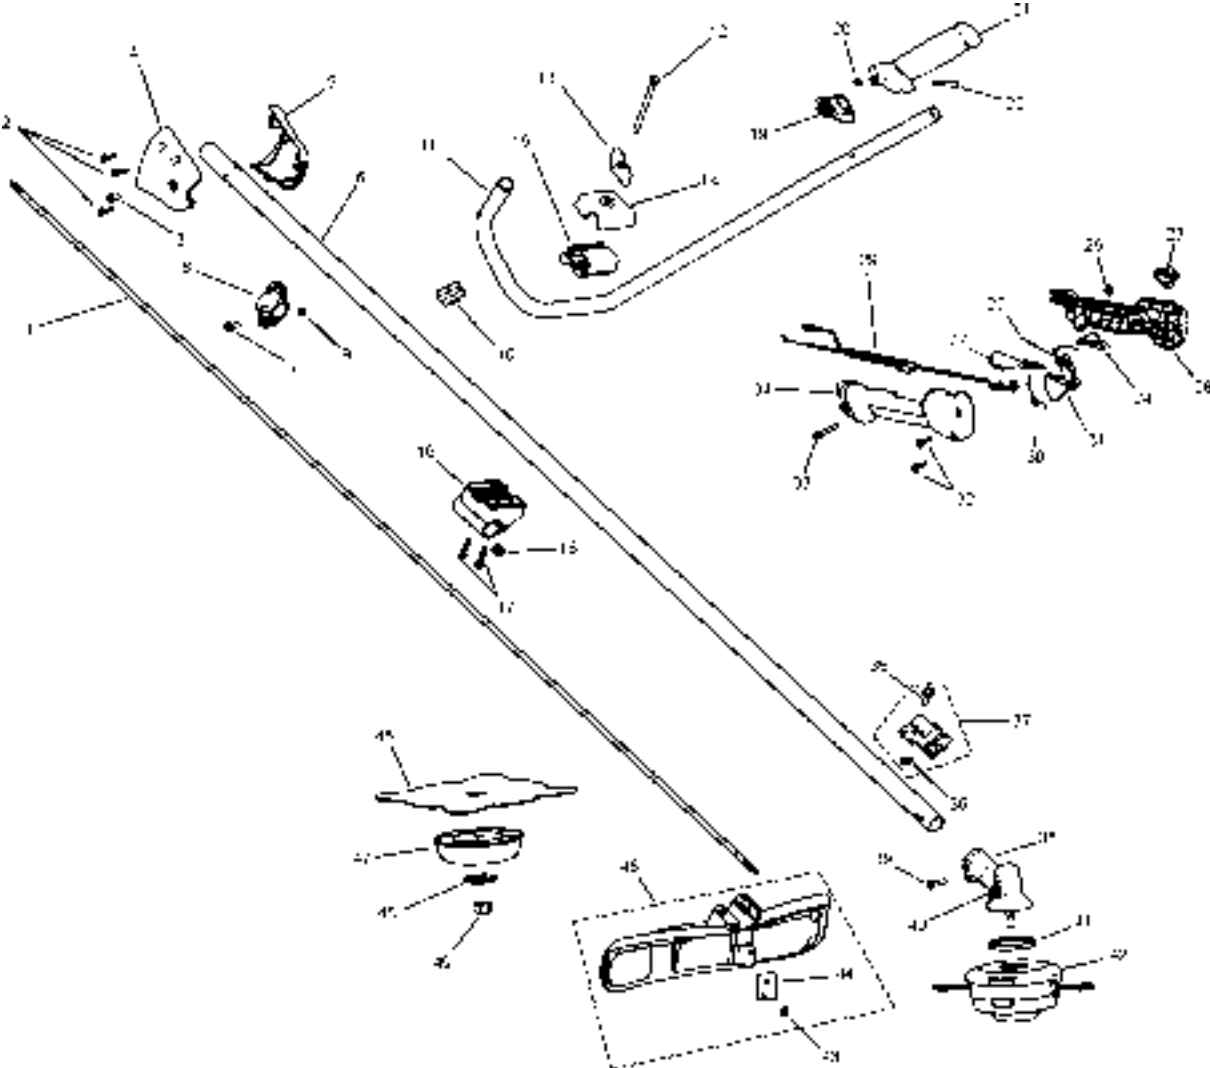

SPARE PARTS LIST

BRUSHCUTTERS/CLEARING SAWS

325 R, 967908402, 2018-11

HOUSING

325 R, 967908402, 2018-11

Ref	Part No	Description	Remark	QTY	KIT
1	537 21 32-09	KNOB		1	
2	524 85 38-01	FILTER COVER		1	
3	574 24 27-01	AIR FILTER		1	
4	574 16 23-04	TANK CAP ASSY		1	
5	545 00 80-94	FUEL TANK KIT		1	4, 19, fuel filter
6	731 23 14-01	HEXAGON NUT		1	
7	574 44 40-01	SCREW ITXSCT		1	
8	585 64 49-01	GUARD		1	
9	525 75 51-04	SCREW ITXSFCM		1	
10	584 99 38-01	CLUTCH COVER ASSY		1	
11	578 42 66-01	CLUTCH DRUM ASSY	CLUTCH DRUM	1	
12	524 85 37-01	CHOKE BUTTON		1	
13	580 29 40-01	STARTER ASSY		1	
14	545 11 28-01	SCREW		1	
15	545 00 80-79	KIT-ROPE		1	
16	575 48 95-01	STARTER HANDLE		1	
17	573 92 58-01	SCREW ITXSCT		1	
18	525 75 51-01	SCREW ITXSFCM		1	
19	545 00 80-96	FUEL LINE KIT		1	
20	585 53 03-01	STARTER PULLEY KIT		1	15,16,21
21	545 00 80-87	SPRING		1	
22	579 36 62-01	PULLEY		1	
23	578 46 51-01	SPRING		1	
-	574 60 39-01	FUEL FILTER		1	