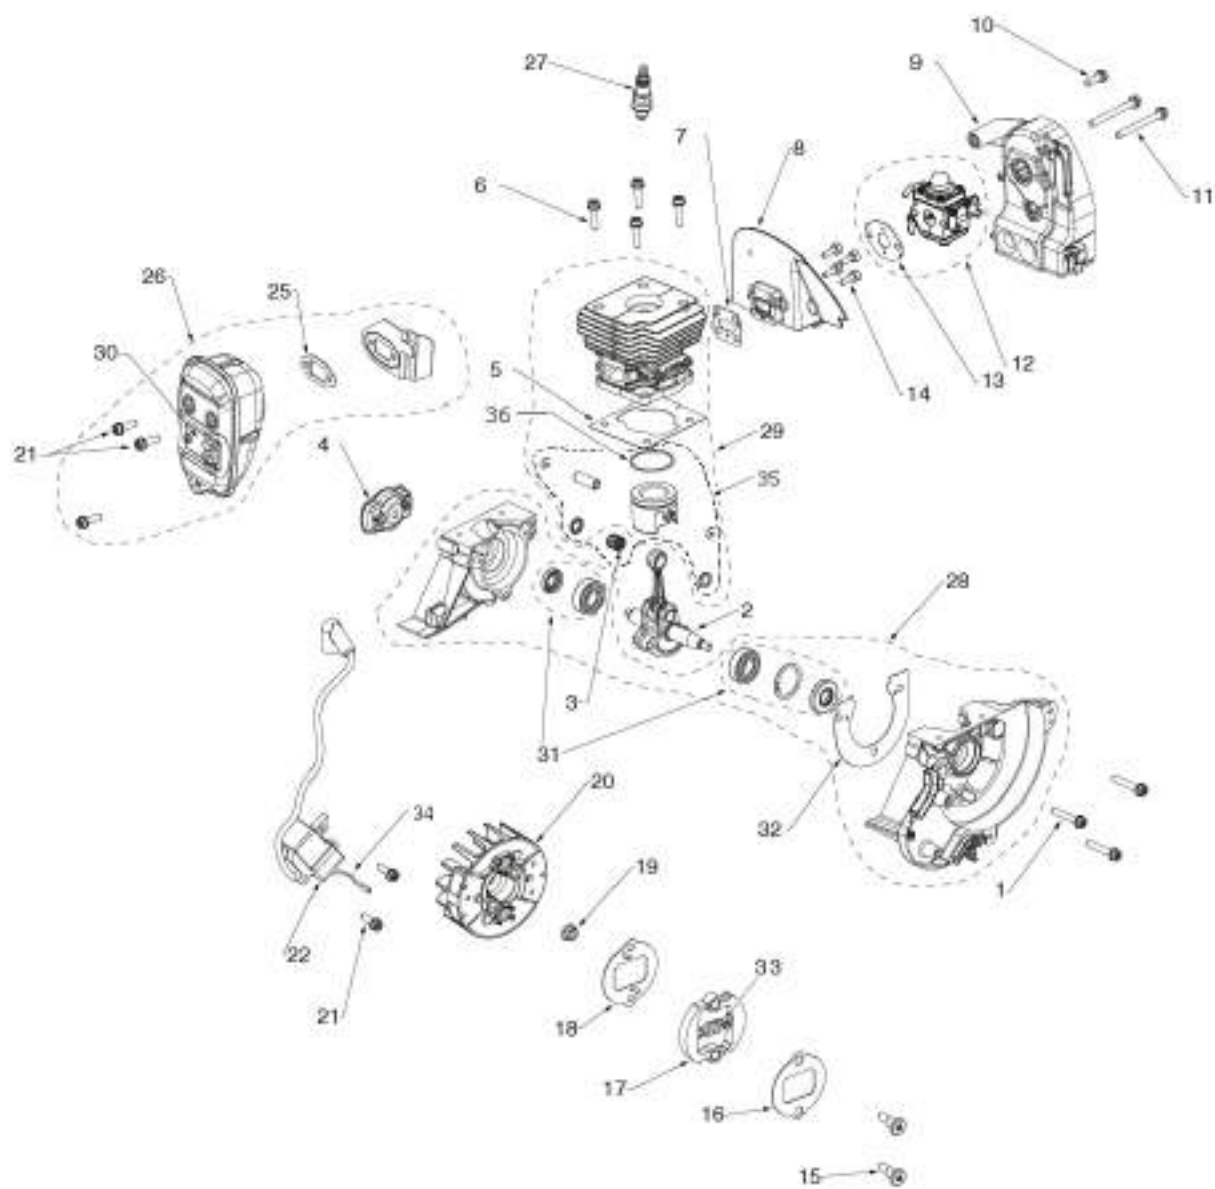

ENGINE

325 R, 967908402, 2018-11

Ref	Part No	Description	Remark	QTY	KIT
1	525 75 51-03	SCREW ITXSCFM		1	
2	522 92 89-03	CRANKSHAFT ASSY		1	
3	578 19 48-01	NEEDLE BEARING		1	
4	525 84 56-01	BRIDGE		1	
5	579 52 29-01	GASKET		1	
6	525 75 51-02	SCREW ITXSCFM		1	
7	579 62 26-03	GASKET		1	
8	579 62 25-01	INSULATION WALL		1	
9	580 98 55-01	FILTER HOLDER ASSY		1	
10	573 92 58-01	SCREW ITXSCFT		1	
11	573 92 58-02	SCREW ITXSCFT		1	
12	545 00 80-97	CARBURETOR KIT	CARBURETOR	1	
13	530 01 91-94	GASKET		1	
14	525 76 09-06	SCREW ITXSCM		1	
15	525 61 54-01	SCREW		1	
16	525 61 30-01	WASHER		1	
17	575 76 22-03	CLUTCH ASSY		1	33
18	525 61 29-01	WASHER		1	
19	731 71 16-51	HEXAGON NUT FLANGE		1	
20	510 08 82-02	FLYWHEEL		1	
21	525 75 51-01	SCREW ITXSCFM		1	
22	579 52 54-02	IGNITION MODULE		1	
25	580 98 58-01	GASKET		1	
26	501 17 43-01	MUFFLER KIT	RUSSIA & LATIN AMERICA ONLY	1	
26	545 00 80-98	MUFFLER KIT	ALL MARKETS EXCEPT RUSSIA & LATIN AMERICA	1	
27	545 00 80-93	SPARK PLUG	SPARK PLUG	1	
28	580 44 66-32	CRANKCASE ASSY	CRANKCASE	1	
29	545 00 80-91	PISTON + CYLINDER	PISTON & CYLINDER	1	
30	580 44 66-03	SPARK ARRESTER KIT	SPARK ARRESTOR (IF EQUIPPED)	1	
31	501 85 62-01	SEAL KIT		1	
32	579 52 28-01	GASKET		1	
33	587 03 70-01	SPRING		1	
34	584 99 39-02	SHORT CIRCUIT CABLE		1	
35	590 55 35-02	PISTON KIT	PISTON	1	
36	579 52 46-01	PISTON RING		1