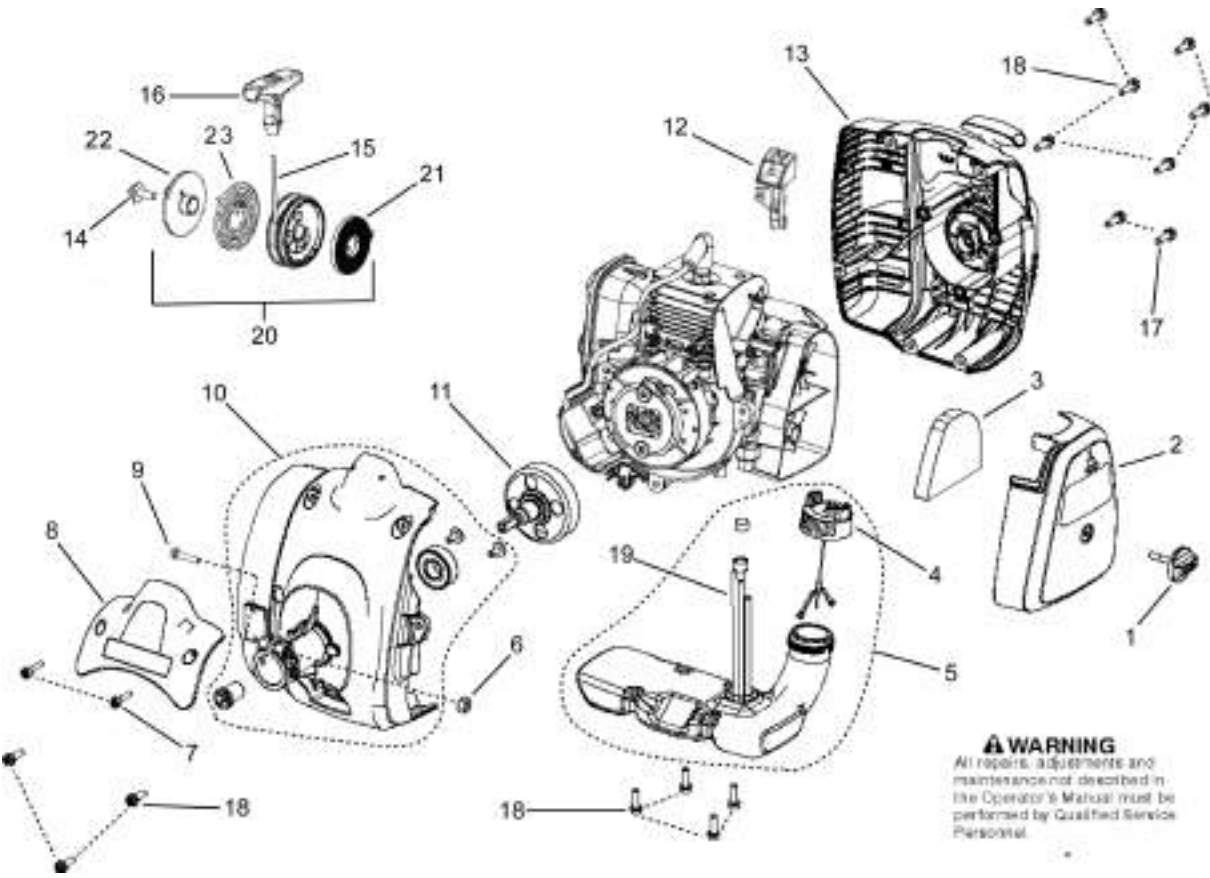

SPARE PARTS LIST

BRUSHCUTTERS/CLEARING SAWS

325 R, 967908402, 2018-11

HOUSING

325 R, 967908402, 2018-11

Ref	Part No	Description	Remark	QTY	KIT
1	537 21 32-09	KNOB		1	
2	524 85 38-01	FILTER COVER		1	
3	574 24 27-01	AIR FILTER		1	
4	574 16 23-04	TANK CAP ASSY		1	
5	545 00 80-94	FUEL TANK KIT		1	4, 19, fuel filter
6	731 23 14-01	HEXAGON NUT		1	
7	574 44 40-01	SCREW ITXSCT		1	
8	585 64 49-01	GUARD		1	
9	525 75 51-04	SCREW ITXSFCM		1	
10	584 99 38-01	CLUTCH COVER ASSY		1	
11	578 42 66-01	CLUTCH DRUM ASSY	CLUTCH DRUM	1	
12	524 85 37-01	CHOKE BUTTON		1	
13	580 29 40-01	STARTER ASSY		1	
14	545 11 28-01	SCREW		1	
15	545 00 80-79	KIT-ROPE		1	
16	575 48 95-01	STARTER HANDLE		1	
17	573 92 58-01	SCREW ITXSCT		1	
18	525 75 51-01	SCREW ITXSFCM		1	
19	545 00 80-96	FUEL LINE KIT		1	
20	585 53 03-01	STARTER PULLEY KIT		1	15,16,21
21	545 00 80-87	SPRING		1	
22	579 36 62-01	PULLEY		1	
23	578 46 51-01	SPRING		1	
-	574 60 39-01	FUEL FILTER		1	