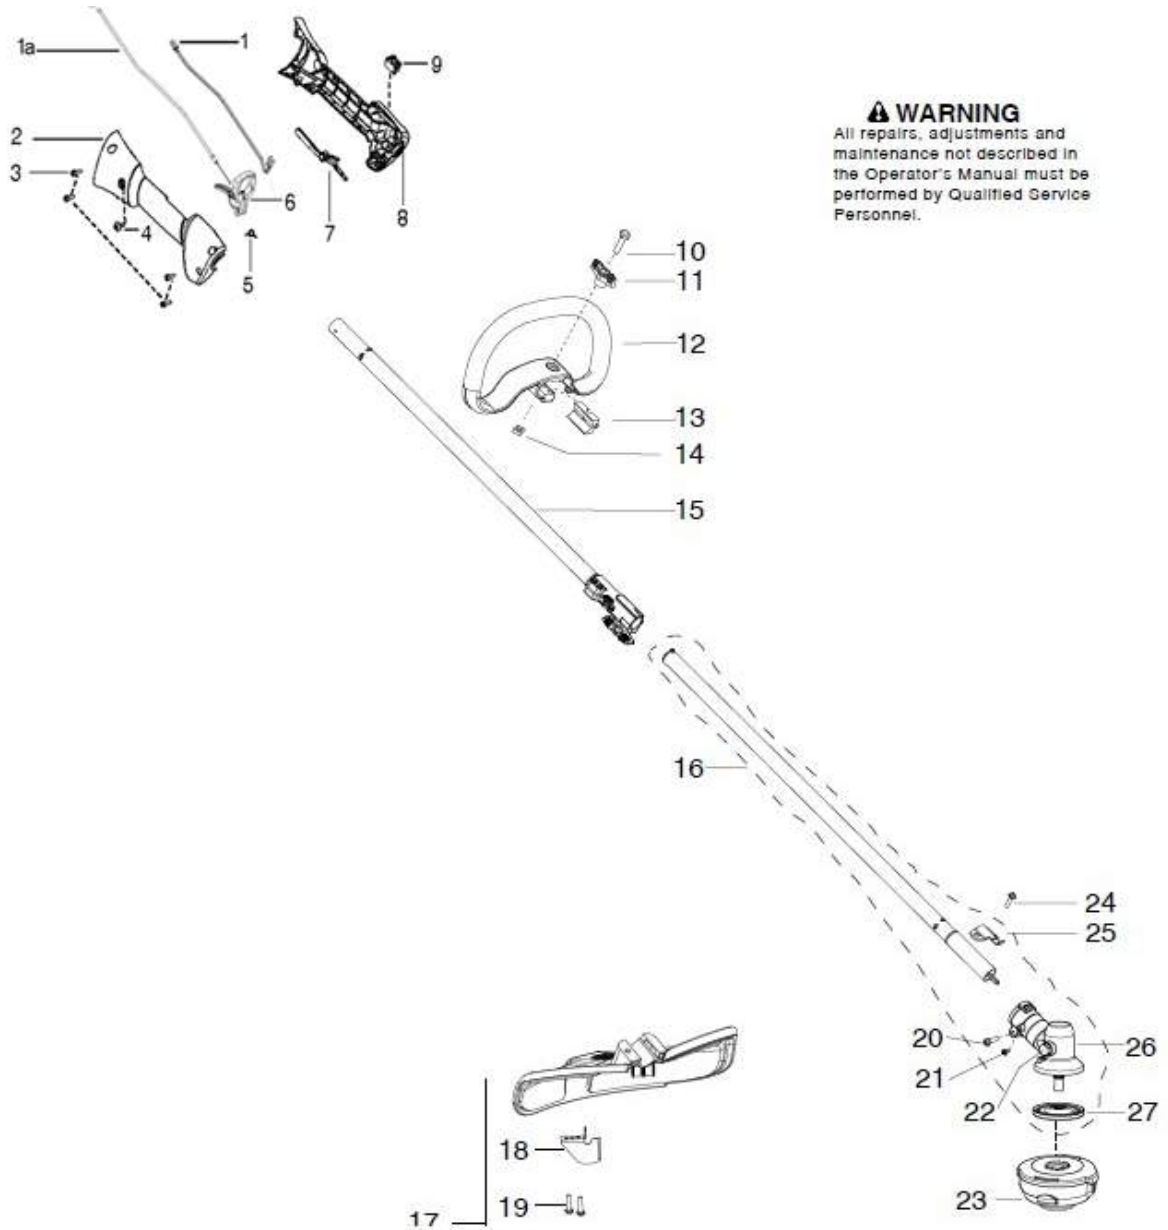

SHAFT & HANDLE

129 LK, 967146501, 2016-03, US_CAN

Ref	Part No	Description	Remark	QTY	KIT
1a	574 48 90-03	THROTTLE ASSY		1	
1	584 99 40-01	SHORT CIRCUIT CABLE		1	
2	545 22 30-01	THROTTLE		1	
3	574 44 40-01	SCREW ITXSCT		1	
4	584 29 40-01	SCREW ITXPANT		1	
5	530 01 64-54	RETURN SPRING		1	
6	574 35 53-01	TRIGGER		1	
7	574 35 54-01	THROTTLE		1	
8	545 22 32-01	HOUSING		1	
9	545 04 93-09	SWITCH MOMENTARY		1	
10	725 23 80-51	SCREW EHHM		1	
11	503 87 90-01	KNOB		1	
12	503 87 19-07	HANDLE		1	
13	503 94 03-01	DISTANCE		1	
14	502 19 71-01	SQUARE NUT		1	
15	580 44 66-26	KIT		1	
16	580 44 66-27	KIT		1	
17	580 44 66-06	KIT		1	
18	530 05 22-86	LINE		1	
19	584 41 00-01	SCREW		1	
20	584 41 05-01	SCREW		1	
21	584 41 06-01	SCREW		1	
22	575 72 46-01	PLUG		1	
23	537 33 83-06	TRIMMER HEAD		1	
24	584 41 01-01	SCREW		1	
25	530 05 75-54	BRACKET		1	
26	530 09 62-95	BEVEL GEAR		1	
27	537 23 49-01	DRIVER ASSY		1	
	521 53 30-01	SOCKET		1	
	580 44 66-05	DECAL KIT		1	
	584 26 87-01	THROTTLE HANDLE ASSY		1	1,1a,2,3, 4,5,6,7,8 ,9