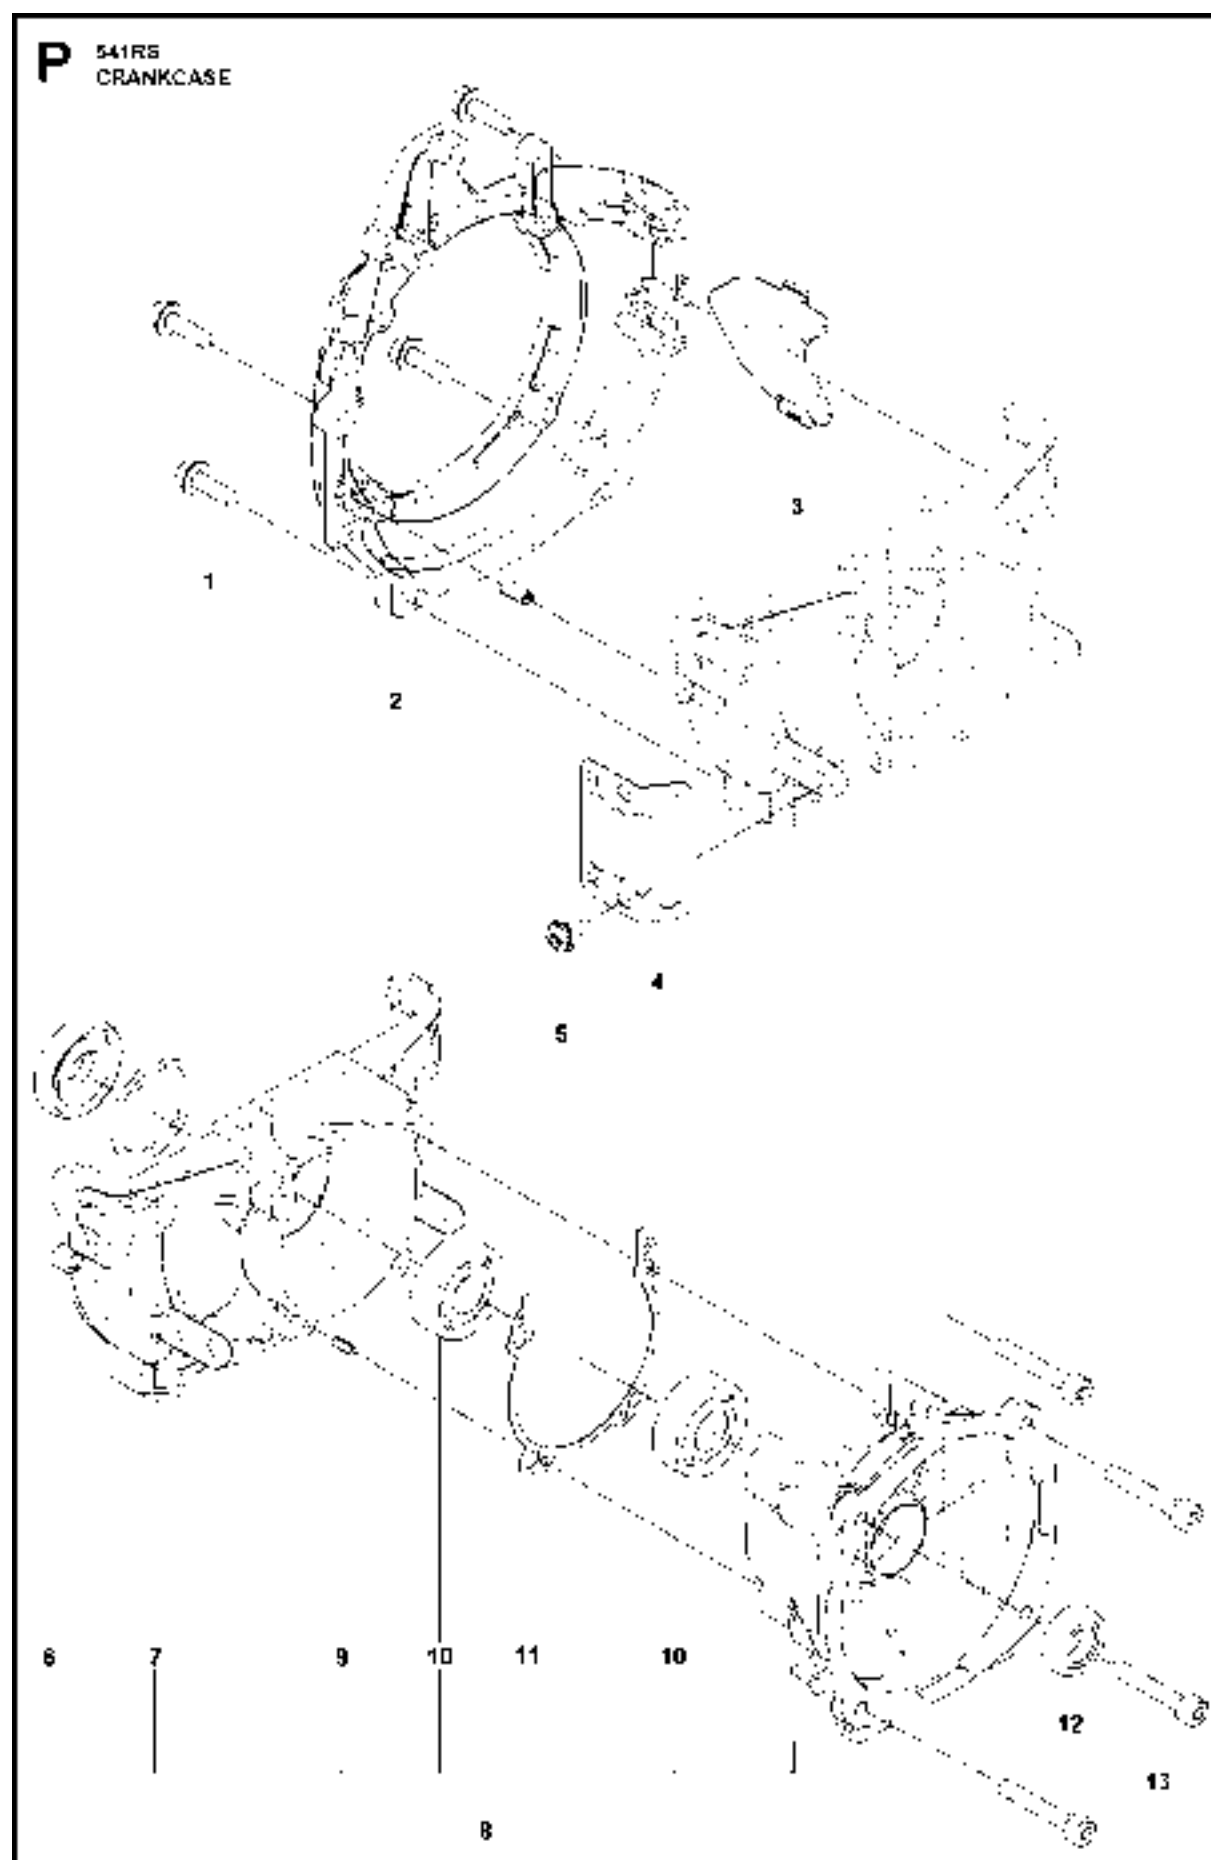

SPARE PARTS LIST

BRUSHCUTTERS/CLEARING SAWS

541 RS, 2018-01

CRANKCASE

541 RS, 2018-01

Ref	Part No	Description	Remark	QTY KIT	
1	515 39 13-01	BOLT		4	
2	574 72 12-01	COVER		1	
3	505 30 04-01	PLATE		1	
4	505 29 62-01	GUARD		1	
5	544 25 68-01	SCREW		1	
6	505 29 67-01	SEAL		1	8
7	504 12 10-01	SNAP RING		1	8
8	593 30 54-01	CRANKCASE ASSY		1	
9	505 29 61-01	PIN		3	8
10	505 29 65-01	BEARING		2	8
11	505 29 64-01	GASKET		1	8
12	504 12 15-01	SEALING		1	8
13	586 49 62-01	BOLT		4	

CARBURETOR & AIR FILTER

541 RS, 2018-01

Ref	Part No	Description	Remark	QTY	KIT
1	584 95 63-01	SCREW		2	
2	590 57 94-01	CLEANER		1	
3	506 61 40-01	SCREW		1	2
4	505 30 89-01	PLATE.CHOKE		1	2
5	590 58 10-01	CHOKE LEVER		1	2
6	506 74 42-01	COVER		1	
7	587 10 67-01	CARBURETTOR		1	
8	505 30 50-01	GASKET		1	
9	521 51 69-01	BOLT		2	
10	526 52 05-01	INSULATOR		1	
11	505 30 49-01	GASKET.INSU		1	
12	587 08 80-01	PLATE		1	
13	590 91 06-01	FILTER		1	
14	587 28 76-02	AIR FILTER		1	
15	590 93 23-01	AIR FILTER ASSY		1	
16	576 99 24-05	KNOB		1	15

THROTTLE CONTROLS

541 RS, 2018-01

Ref	Part No	Description	Remark	QTY	KIT
1	537 18 35-07	HANDLE ASSY		1	
2	503 71 82-01	SWITCH		1	1
3	503 22 10-13	HEXAGON NUT		1	1
4	537 16 07-03	STARTER THROTTLE LOC		1	1
5	506 49 51-01	THROTTLE LOCKOUT		1	1
6	506 49 50-01	THROTTLE CONTROL		1	1
7	537 17 42-01	SPRING THROTTLE TRIG		1	1
8	537 17 43-01	SPRING		1	1
9	537 16 03-01	HANDLE HALF		1	1
10	503 21 66-74	SCREW IHSCF		2	1
12	503 20 07-82	SCREW IHSCFM		1	1
11	537 16 02-03	HANDLE HALF		1	1
13	522 03 66-01	THROTTLE CABLE ASSY		1	