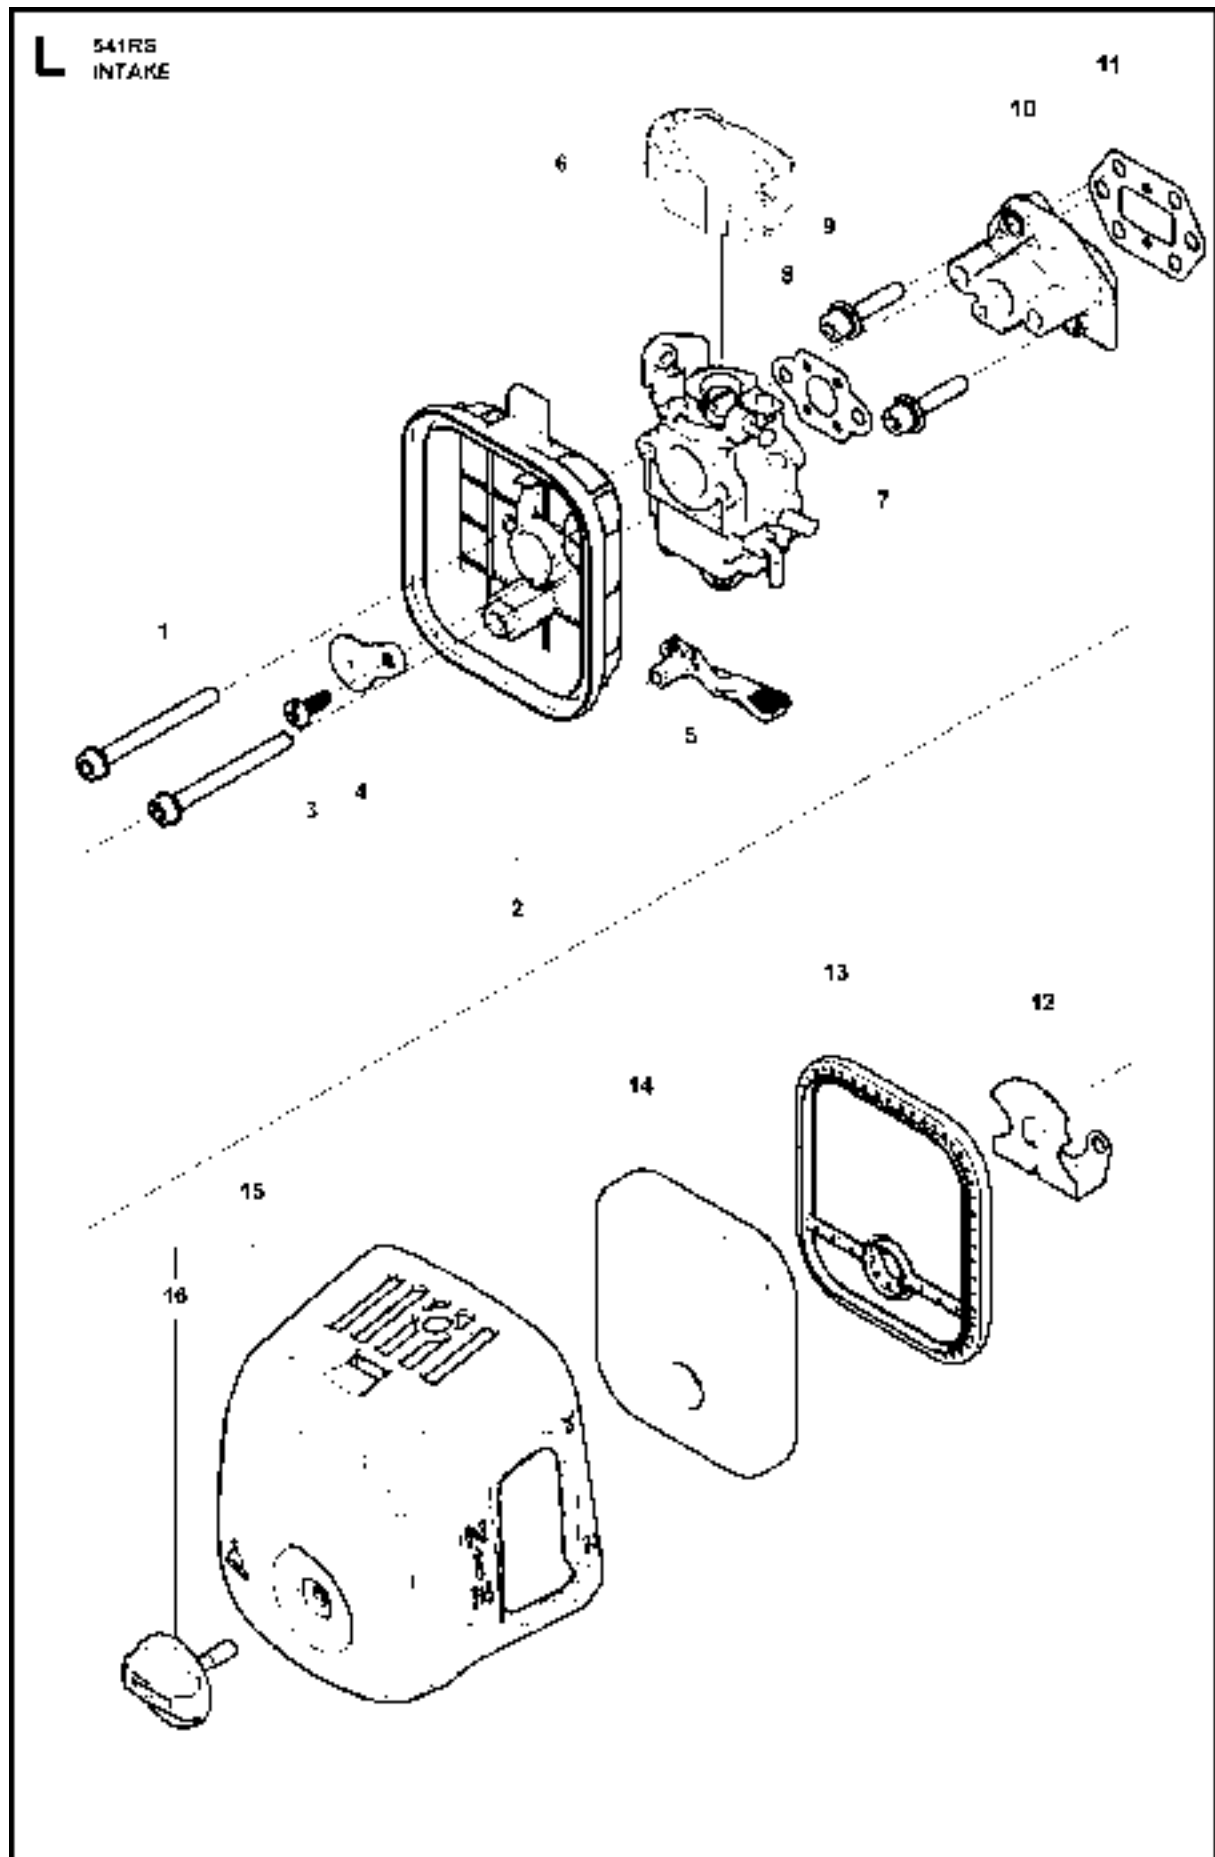

SPARE PARTS LIST

BRUSHCUTTERS/CLEARING SAWS

541 RS, 2018-01

CRANKCASE

541 RS, 2018-01

Ref	Part No	Description	Remark	QTY KIT	
1	515 39 13-01	BOLT		4	
2	574 72 12-01	COVER		1	
3	505 30 04-01	PLATE		1	
4	505 29 62-01	GUARD		1	
5	544 25 68-01	SCREW		1	
6	505 29 67-01	SEAL		1	8
7	504 12 10-01	SNAP RING		1	8
8	593 30 54-01	CRANKCASE ASSY		1	
9	505 29 61-01	PIN		3	8
10	505 29 65-01	BEARING		2	8
11	505 29 64-01	GASKET		1	8
12	504 12 15-01	SEALING		1	8
13	586 49 62-01	BOLT		4	

CARBURETOR & AIR FILTER

541 RS, 2018-01

Ref	Part No	Description	Remark	QTY	KIT
1	584 95 63-01	SCREW		2	
2	590 57 94-01	CLEANER		1	
3	506 61 40-01	SCREW		1	2
4	505 30 89-01	PLATE.CHOKE		1	2
5	590 58 10-01	CHOKE LEVER		1	2
6	506 74 42-01	COVER		1	
7	587 10 67-01	CARBURETTOR		1	
8	505 30 50-01	GASKET		1	
9	521 51 69-01	BOLT		2	
10	526 52 05-01	INSULATOR		1	
11	505 30 49-01	GASKET.INSU		1	
12	587 08 80-01	PLATE		1	
13	590 91 06-01	FILTER		1	
14	587 28 76-02	AIR FILTER		1	
15	590 93 23-01	AIR FILTER ASSY		1	
16	576 99 24-05	KNOB		1	15

THROTTLE CONTROLS

541 RS, 2018-01

Ref	Part No	Description	Remark	QTY	KIT
1	537 18 35-07	HANDLE ASSY		1	
2	503 71 82-01	SWITCH		1	1
3	503 22 10-13	HEXAGON NUT		1	1
4	537 16 07-03	STARTER THROTTLE LOC		1	1
5	506 49 51-01	THROTTLE LOCKOUT		1	1
6	506 49 50-01	THROTTLE CONTROL		1	1
7	537 17 42-01	SPRING THROTTLE TRIG		1	1
8	537 17 43-01	SPRING		1	1
9	537 16 03-01	HANDLE HALF		1	1
10	503 21 66-74	SCREW IHSCF		2	1
12	503 20 07-82	SCREW IHSCFM		1	1
11	537 16 02-03	HANDLE HALF		1	1
13	522 03 66-01	THROTTLE CABLE ASSY		1	