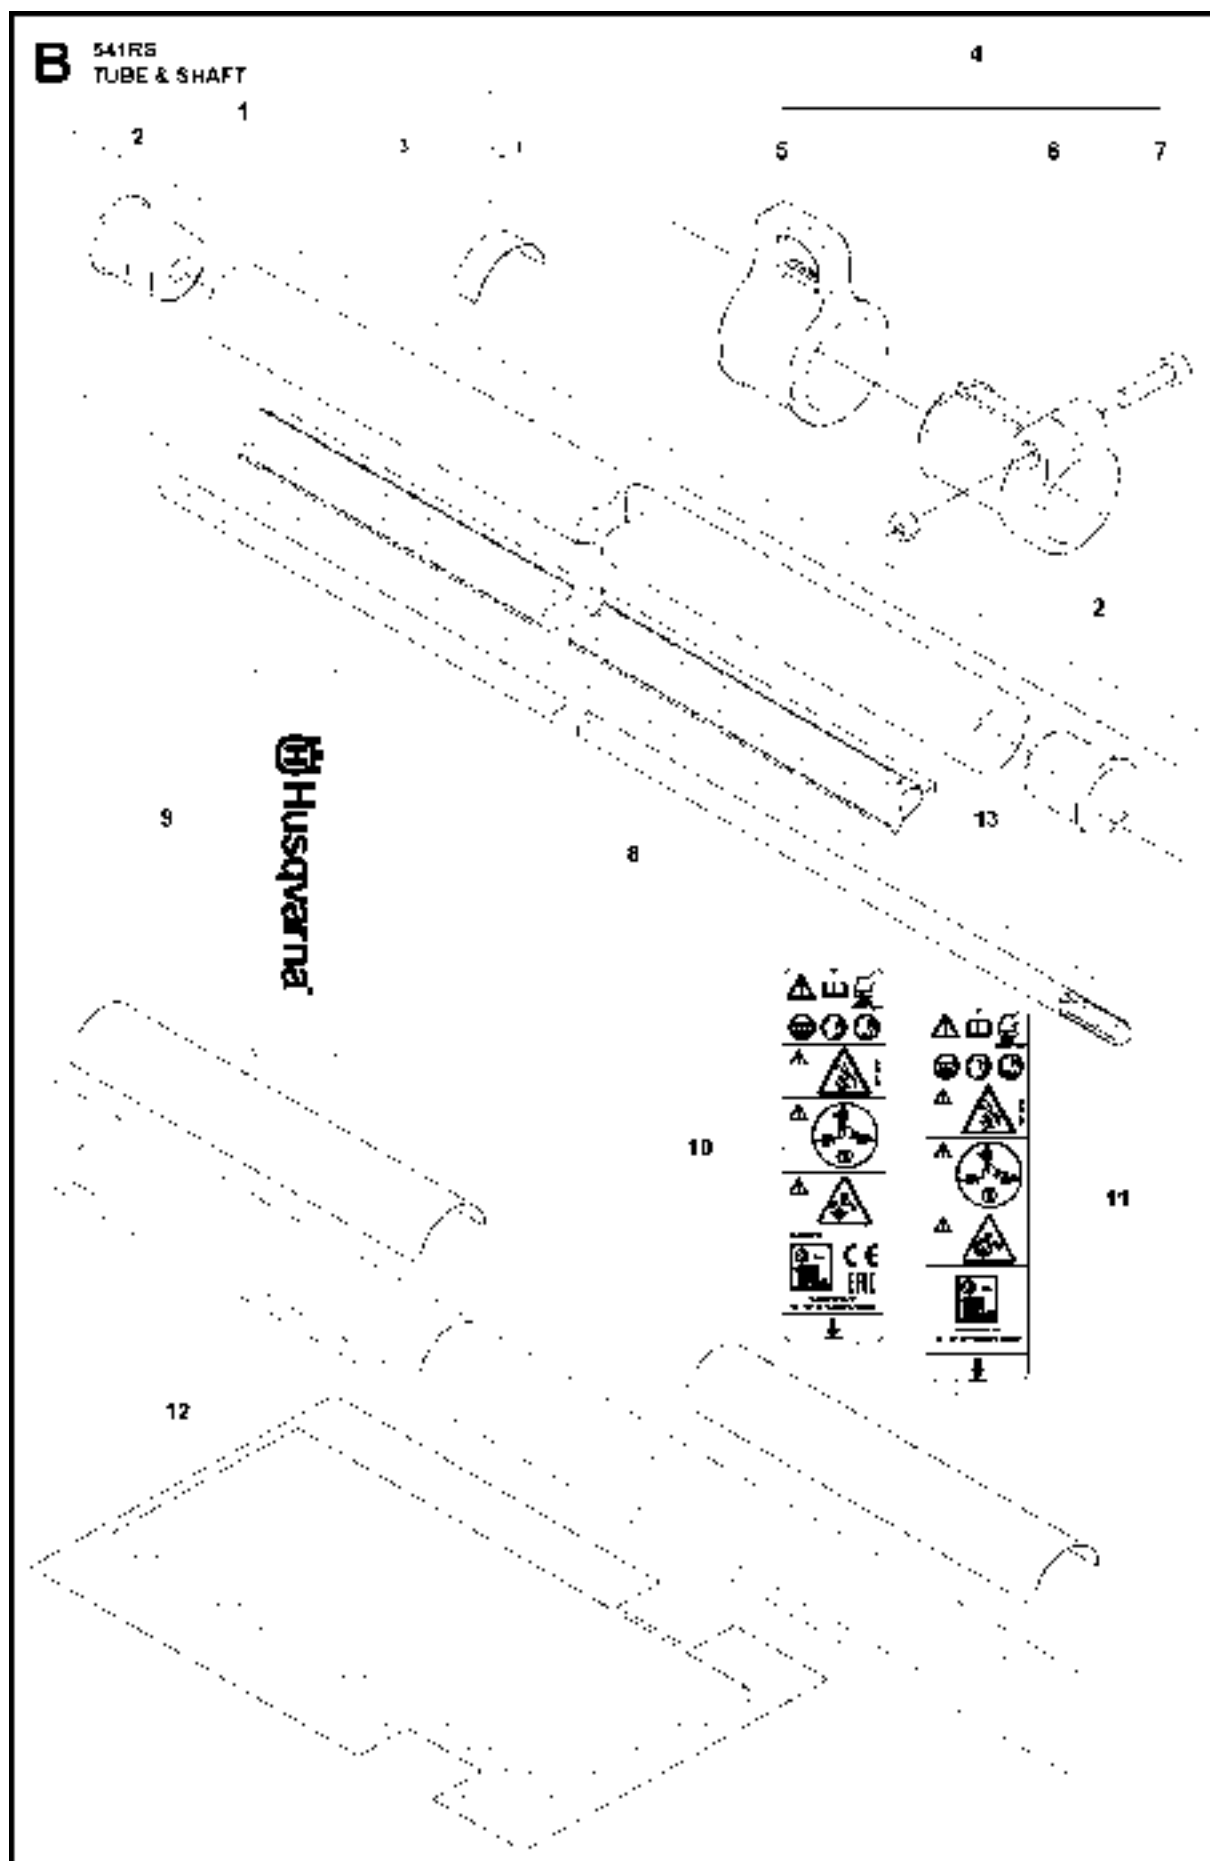

SPARE PARTS LIST

BRUSHCUTTERS/CLEARING SAWS

541 RS, 2018-01

CRANKCASE

541 RS, 2018-01

Ref	Part No	Description	Remark	QTY KIT	
1	515 39 13-01	BOLT		4	
2	574 72 12-01	COVER		1	
3	505 30 04-01	PLATE		1	
4	505 29 62-01	GUARD		1	
5	544 25 68-01	SCREW		1	
6	505 29 67-01	SEAL		1	8
7	504 12 10-01	SNAP RING		1	8
8	593 30 54-01	CRANKCASE ASSY		1	
9	505 29 61-01	PIN		3	8
10	505 29 65-01	BEARING		2	8
11	505 29 64-01	GASKET		1	8
12	504 12 15-01	SEALING		1	8
13	586 49 62-01	BOLT		4	

THROTTLE CONTROLS

541 RS, 2018-01

Ref	Part No	Description	Remark	QTY	KIT
1	537 18 35-07	HANDLE ASSY		1	
2	503 71 82-01	SWITCH		1	1
3	503 22 10-13	HEXAGON NUT		1	1
4	537 16 07-03	STARTER THROTTLE LOC		1	1
5	506 49 51-01	THROTTLE LOCKOUT		1	1
6	506 49 50-01	THROTTLE CONTROL		1	1
7	537 17 42-01	SPRING THROTTLE TRIG		1	1
8	537 17 43-01	SPRING		1	1
9	537 16 03-01	HANDLE HALF		1	1
10	503 21 66-74	SCREW IHSCF		2	1
12	503 20 07-82	SCREW IHSCFM		1	1
11	537 16 02-03	HANDLE HALF		1	1
13	522 03 66-01	THROTTLE CABLE ASSY		1	