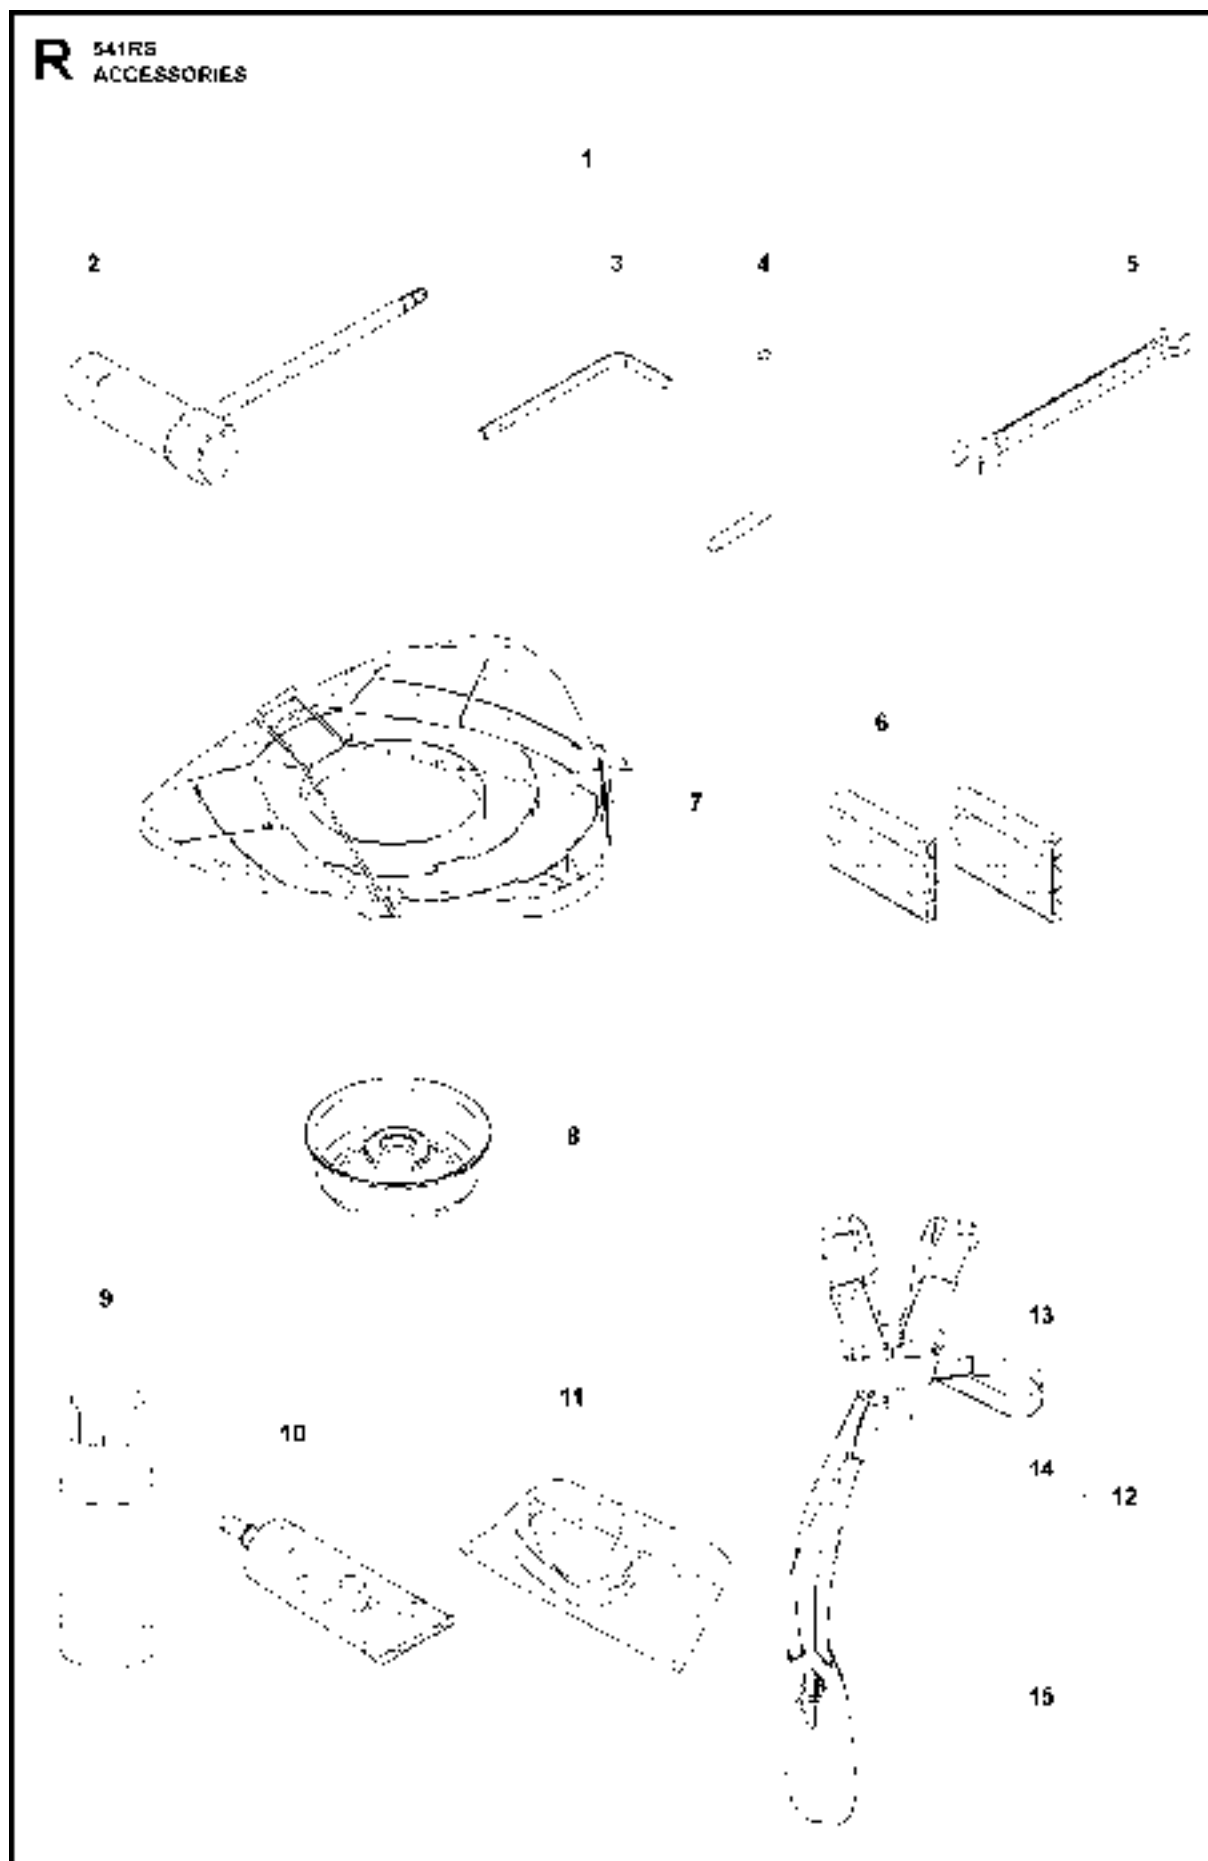

ACCESSORIES

541 RS, 2018-01

Ref	Part No	Description	Remark	QTY	KIT
1	529 26 51-01	TOOL SET		1	
2	529 26 55-01	WRENCH		1	1
3	505 31 19-01	WRENCH		1	1
4	505 31 20-01	TOOL		1	1
5	506 61 50-01	SPANNER		1	1
6	537 12 99-04	BAR GUARD	For Asia	2	
7	544 35 91-01	TRANSPORT GUARD	For Russia	1	
8	528 81 81-01	SUPPORT CUP		1	
9	531 00 92-48	FILTER OIL		1	
10	503 97 64-01	GREASE		1	
11	501 19 22-01	TOOL		1	
12	537 27 57-02	HARNES	531RS	1	
13	537 28 83-01	FRONT PIECE		1	12
14	537 28 84-01	FRONT PIECE		1	12
15	502 02 28-05	WELT HOOK		1	12