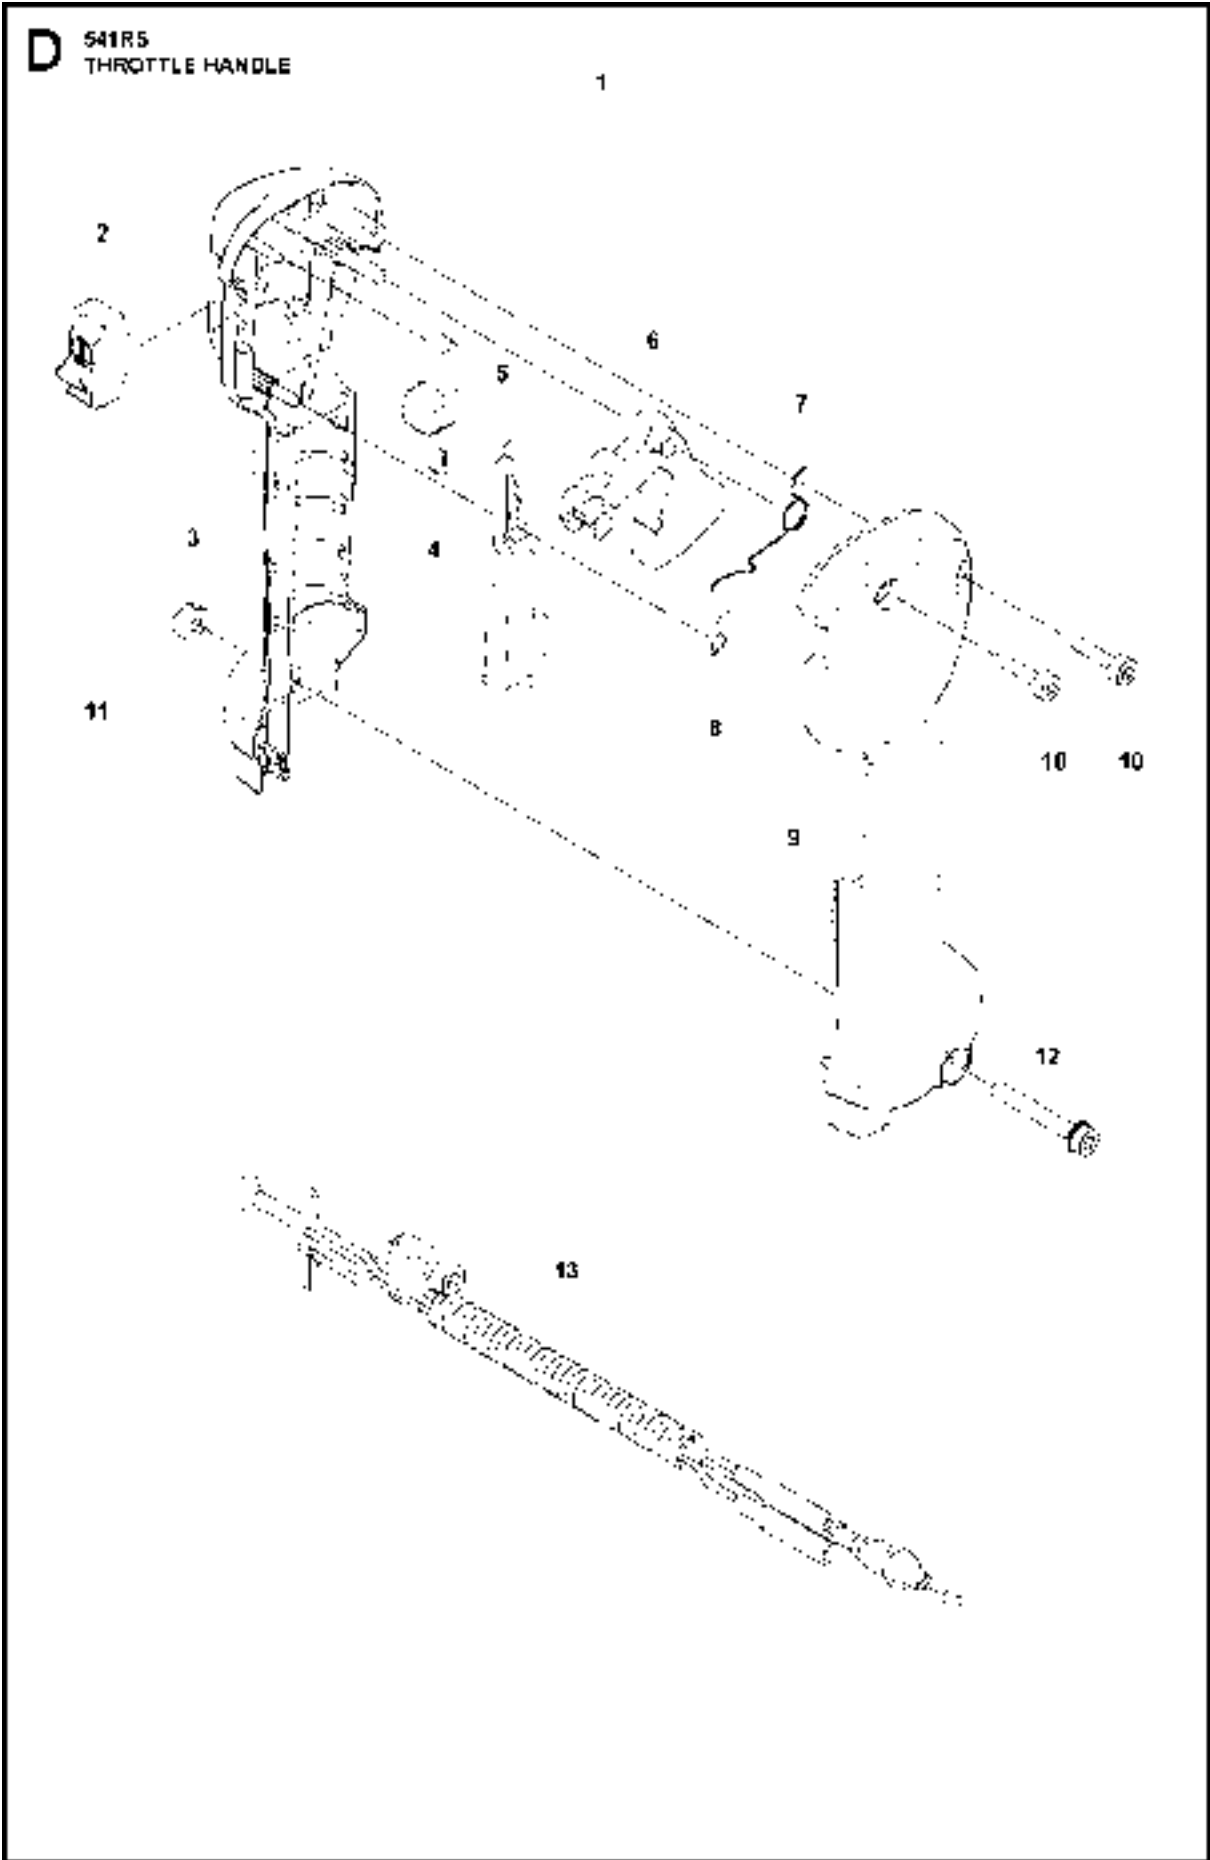

SPARE PARTS LIST

BRUSHCUTTERS/CLEARING SAWS

541 RS, 2018-01

CRANKCASE

541 RS, 2018-01

Ref	Part No	Description	Remark	QTY KIT	
1	515 39 13-01	BOLT		4	
2	574 72 12-01	COVER		1	
3	505 30 04-01	PLATE		1	
4	505 29 62-01	GUARD		1	
5	544 25 68-01	SCREW		1	
6	505 29 67-01	SEAL		1	8
7	504 12 10-01	SNAP RING		1	8
8	593 30 54-01	CRANKCASE ASSY		1	
9	505 29 61-01	PIN		3	8
10	505 29 65-01	BEARING		2	8
11	505 29 64-01	GASKET		1	8
12	504 12 15-01	SEALING		1	8
13	586 49 62-01	BOLT		4	

CARBURETOR & AIR FILTER

541 RS, 2018-01

Ref	Part No	Description	Remark	QTY	KIT
1	584 95 63-01	SCREW		2	
2	590 57 94-01	CLEANER		1	
3	506 61 40-01	SCREW		1	2
4	505 30 89-01	PLATE.CHOKE		1	2
5	590 58 10-01	CHOKE LEVER		1	2
6	506 74 42-01	COVER		1	
7	587 10 67-01	CARBURETTOR		1	
8	505 30 50-01	GASKET		1	
9	521 51 69-01	BOLT		2	
10	526 52 05-01	INSULATOR		1	
11	505 30 49-01	GASKET.INSU		1	
12	587 08 80-01	PLATE		1	
13	590 91 06-01	FILTER		1	
14	587 28 76-02	AIR FILTER		1	
15	590 93 23-01	AIR FILTER ASSY		1	
16	576 99 24-05	KNOB		1	15

THROTTLE CONTROLS

541 RS, 2018-01

Ref	Part No	Description	Remark	QTY	KIT
1	537 18 35-07	HANDLE ASSY		1	
2	503 71 82-01	SWITCH		1	1
3	503 22 10-13	HEXAGON NUT		1	1
4	537 16 07-03	STARTER THROTTLE LOC		1	1
5	506 49 51-01	THROTTLE LOCKOUT		1	1
6	506 49 50-01	THROTTLE CONTROL		1	1
7	537 17 42-01	SPRING THROTTLE TRIG		1	1
8	537 17 43-01	SPRING		1	1
9	537 16 03-01	HANDLE HALF		1	1
10	503 21 66-74	SCREW IHSCF		2	1
12	503 20 07-82	SCREW IHSCFM		1	1
11	537 16 02-03	HANDLE HALF		1	1
13	522 03 66-01	THROTTLE CABLE ASSY		1	