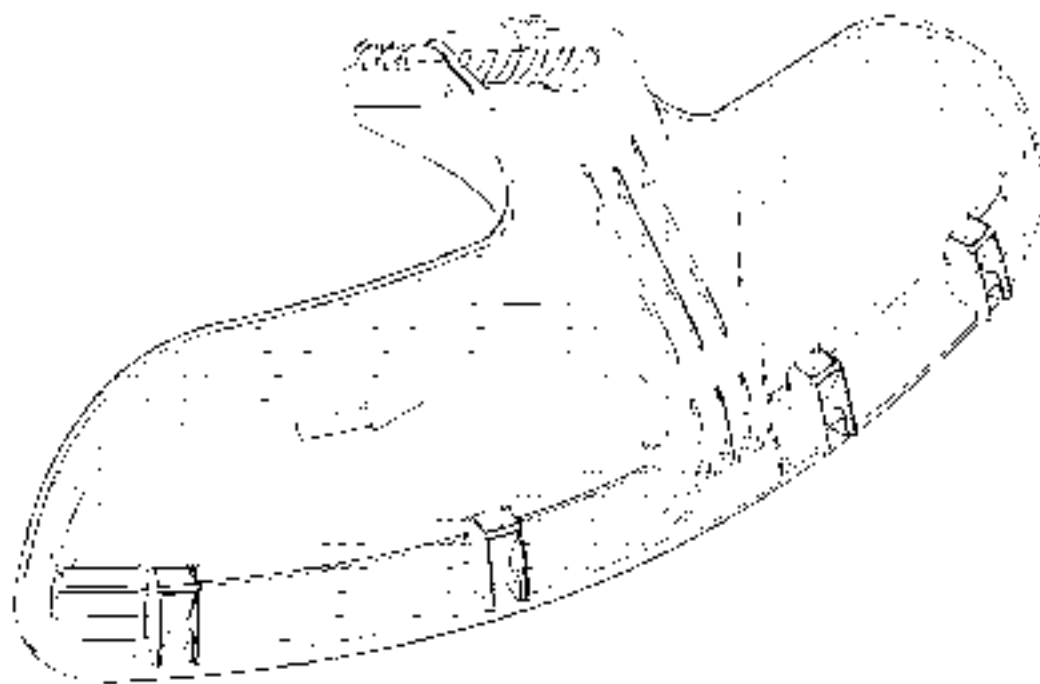

S1 541RS(All except Aala)
ACCESSORIES

1