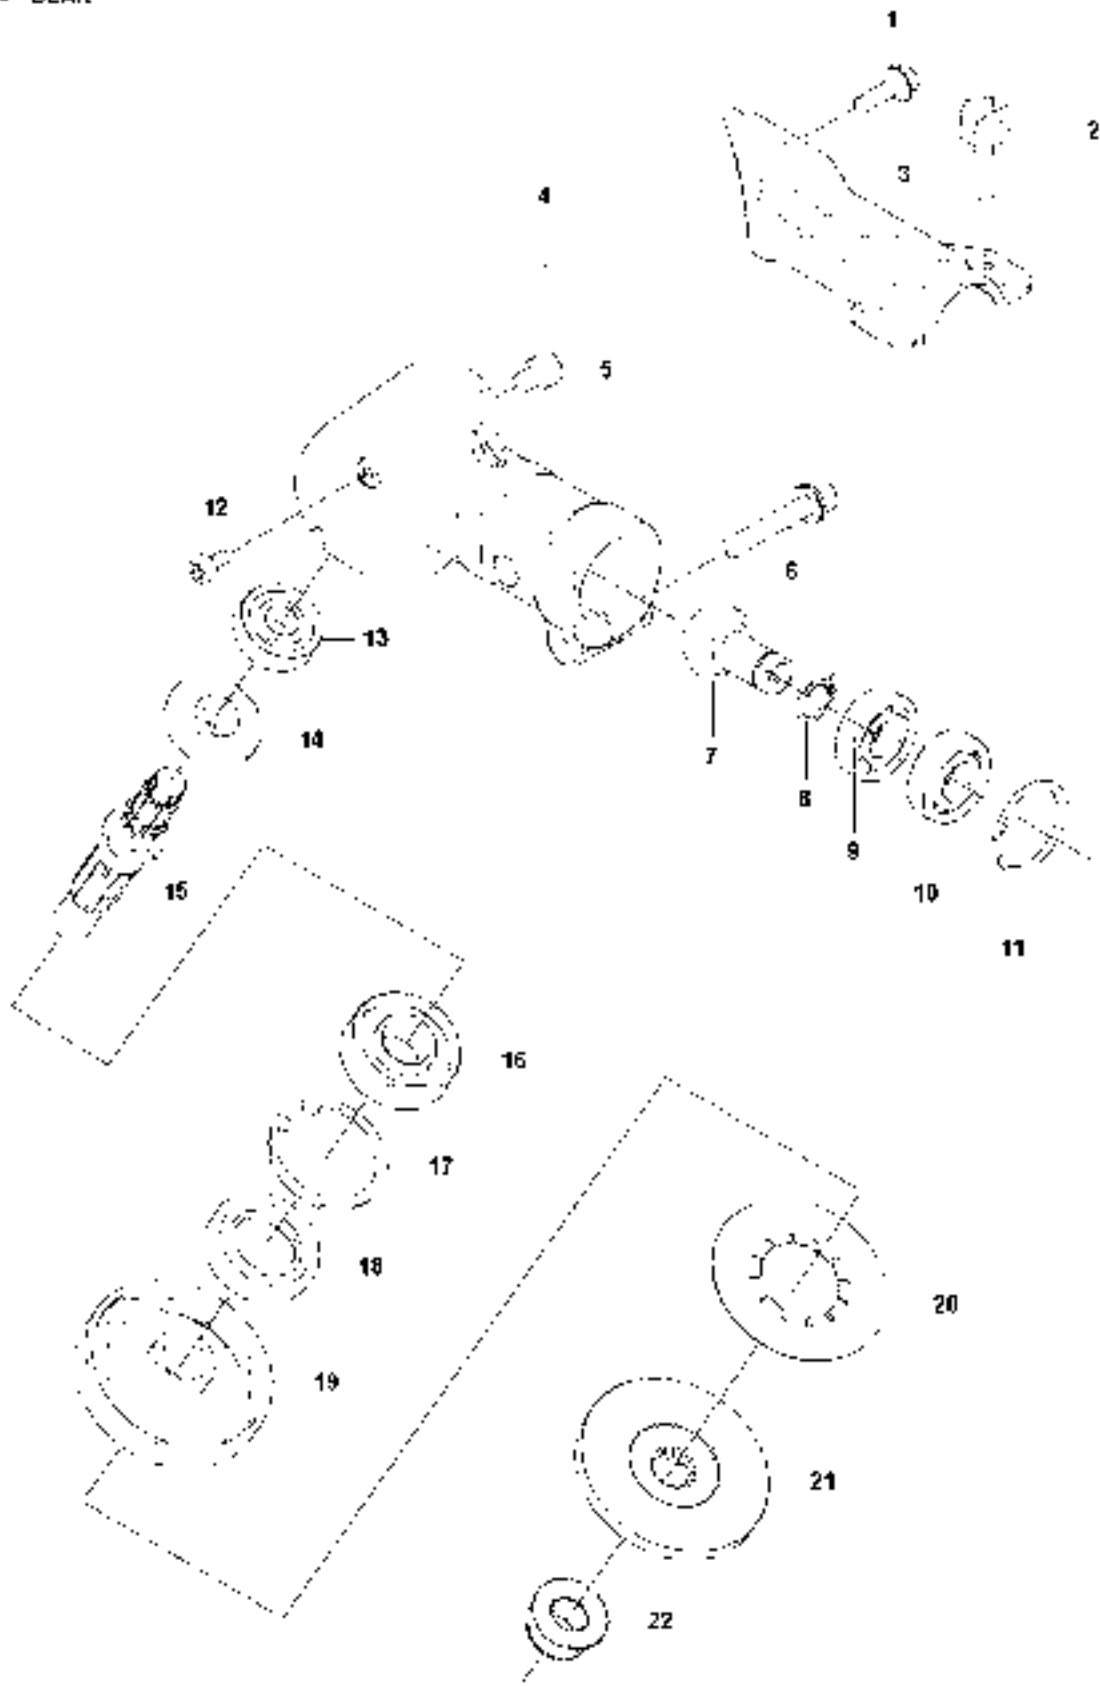

A1 541RS (All except Asia)
GEAR

GEARS

541 RS, 2018-01

Ref	Part No	Description	Remark	QTY	KIT
1	574 71 08-01	BOLT		1	
2	537 18 95-01	SCREW		1	
3	528 81 85-01	BRACKET		1	
4	579 07 62-01	GEAR CASE		1	
5	521 86 20-01	BOLT		1	4
6	576 59 07-01	BOLT		1	
7	579 07 68-01	PINION		1	4
8	516 12 41-01	RING		1	4
9	516 12 79-01	BEARING		1	4
10	516 13 00-01	BEARING		1	4
11	506 60 99-01	RING		1	4
12	544 36 27-01	BOLT		1	4
13	505 17 02-01	BEARING		1	4
14	579 07 67-01	GEAR		1	4
15	579 07 66-01	SHAFT		1	4
16	516 13 17-01	BALL BEARING		1	4
17	502 84 93-01	SNAP RING		1	4
18	521 52 22-01	SEAL		1	4
19	579 07 69-01	HOLDER		1	4
20	579 07 70-01	PLATE		1	4
21	579 07 71-01	HOLDER		1	4
22	579 07 64-01	NUT		1	4