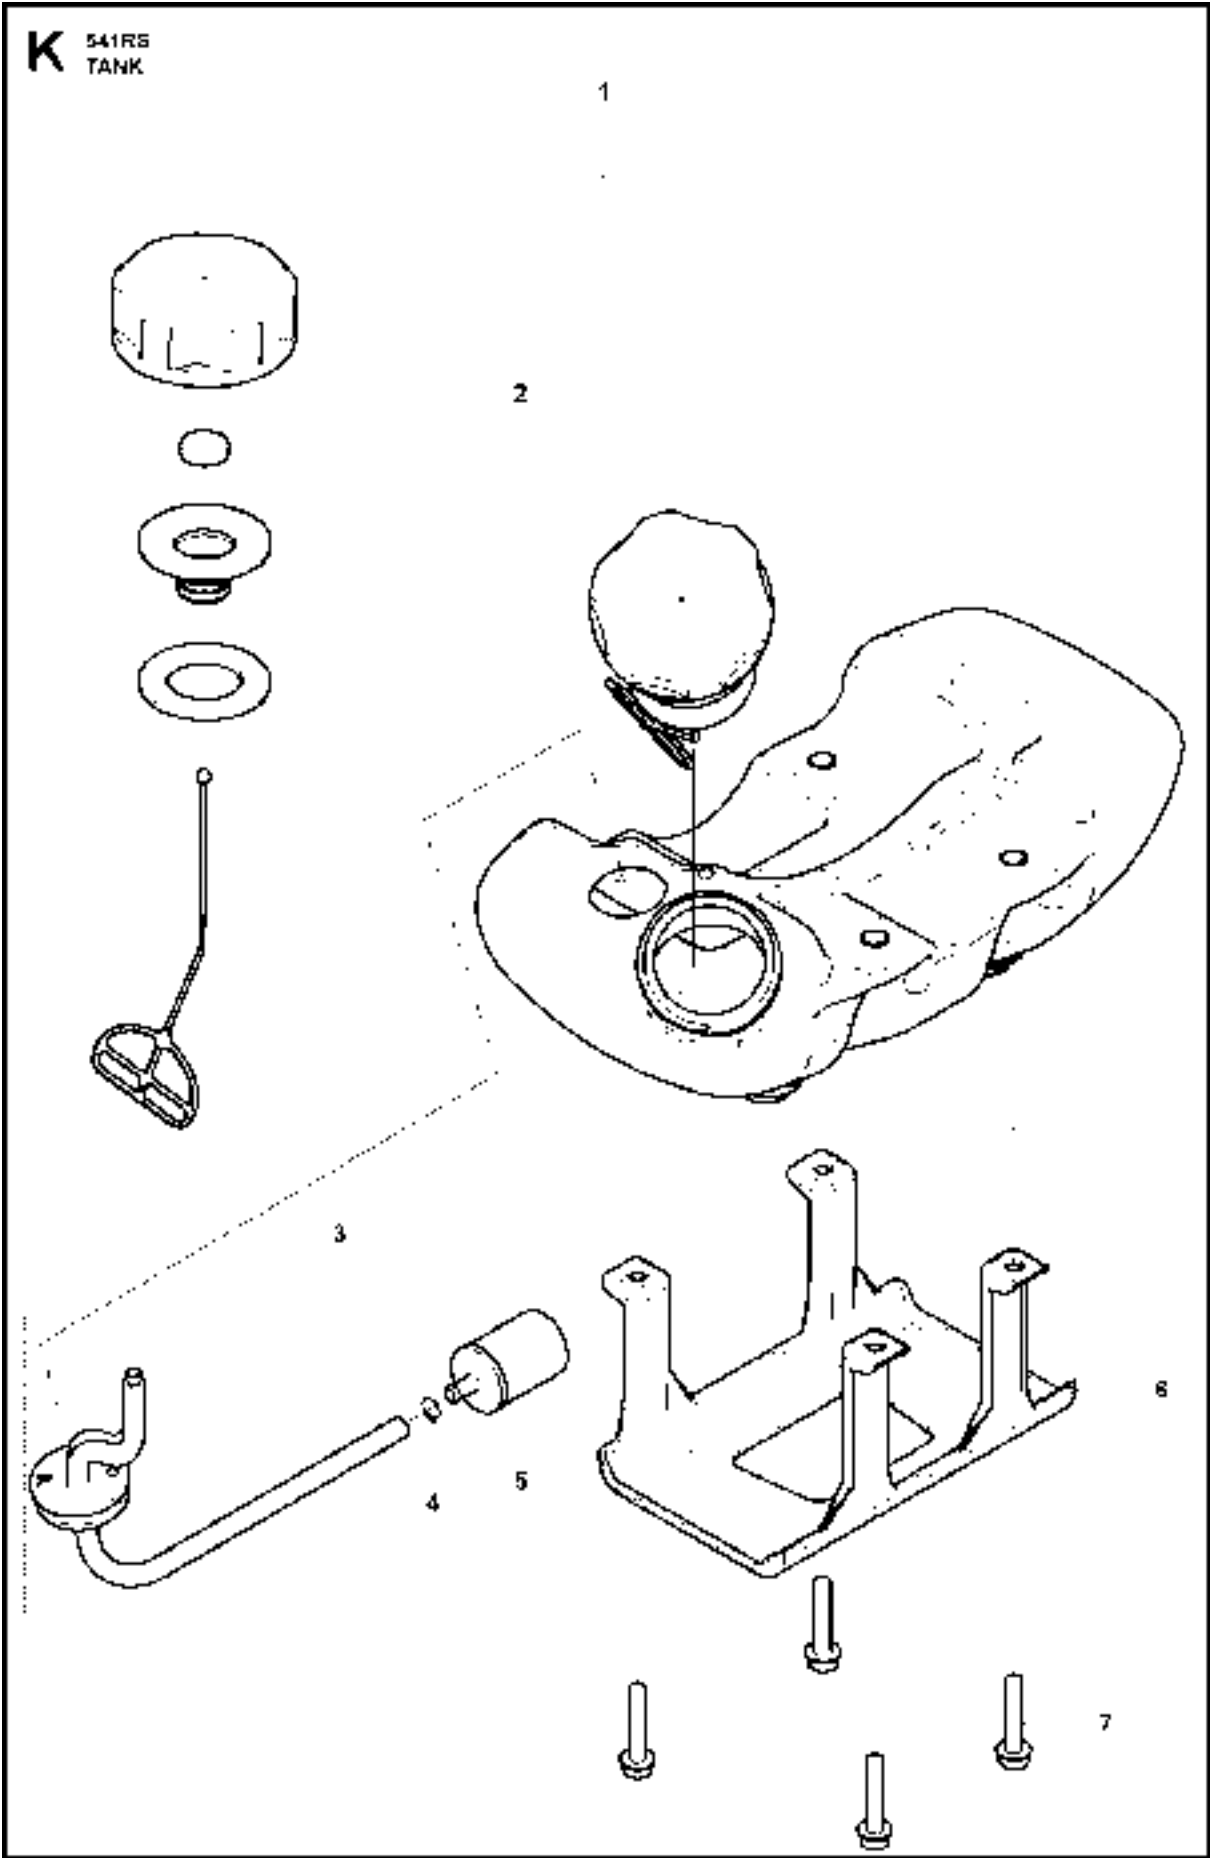

FUEL TANK

541 RS, 2018-01

Ref	Part No	Description	Remark	QTY	KIT
1	592 61 37-02	TANK ASSY	541RS	1	
2	590 84 21-01	CAP ASSY		1	1
3	505 31 03-01	FUEL HOSE	541RS	1	1
4	506 70 70-01	CLIP		1	1
5	503 44 32-01	FUEL FILTER		1	1
6	590 78 42-01	GUARD		1	
7	525 75 51-04	SCREW ITXSCFM		4