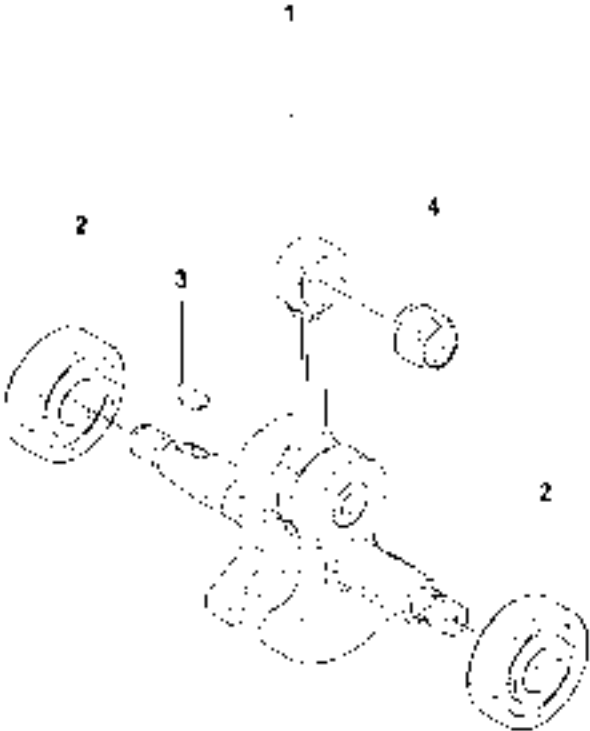

SPARE PARTS LIST

BRUSHCUTTERS/CLEARING SAWS

541 RS, 2018-01

CRANKCASE

541 RS, 2018-01

Ref	Part No	Description	Remark	QTY KIT	
1	515 39 13-01	BOLT		4	
2	574 72 12-01	COVER		1	
3	505 30 04-01	PLATE		1	
4	505 29 62-01	GUARD		1	
5	544 25 68-01	SCREW		1	
6	505 29 67-01	SEAL		1	8
7	504 12 10-01	SNAP RING		1	8
8	593 30 54-01	CRANKCASE ASSY		1	
9	505 29 61-01	PIN		3	8
10	505 29 65-01	BEARING		2	8
11	505 29 64-01	GASKET		1	8
12	504 12 15-01	SEALING		1	8
13	586 49 62-01	BOLT		4	

G 541RS
CYLINDER COVER

CYLINDER COVER

541 RS, 2018-01

Ref	Part No	Description	Remark	QTY KIT
1	591 20 01-01	DECAL	541RS	1
2	521 51 59-01	BOLT		3
3	590 57 86-01	CYLINDER COVER		1

N 531RS, 541RS, 541R5T
CRANKSHAFT