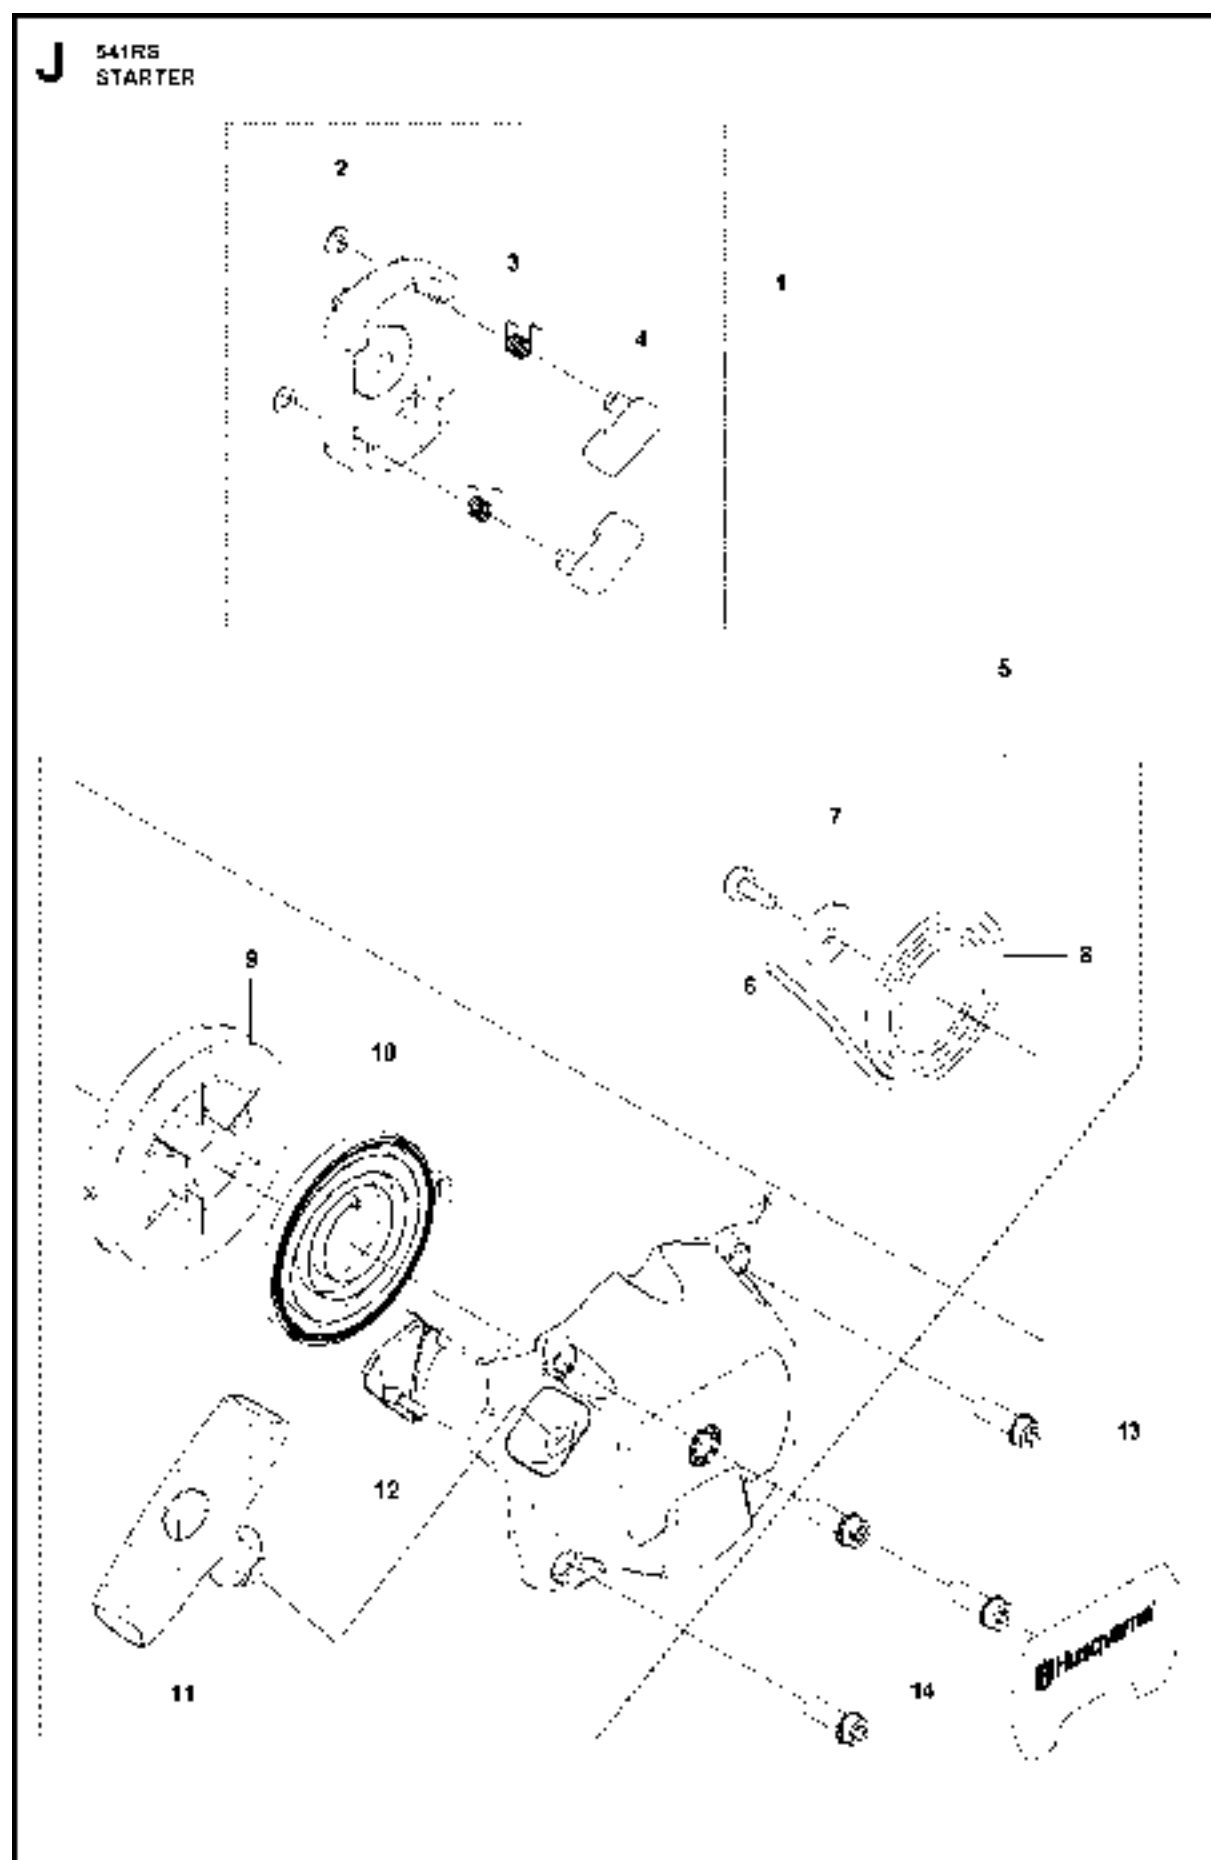

STARTER

541 RS, 2018-01

Ref	Part No	Description	Remark	QTY KIT	
1	528 75 54-01	PULLEY		1	
2	501 93 90-01	CLIP		2	1
3	501 93 89-01	SPRING		2	1
4	501 93 91-01	STARTER PAWL		2	1
5	590 57 89-01	STARTER		1	
6	501 93 22-01	SCREW		1	5
7	501 93 17-01	WASHER		1	5
8	501 92 99-01	STARTER ROPE		1	5
9	501 92 98-01	REEL		1	5
10	501 93 52-01	SPRING		1	5
11	537 23 25-01	STARTER HANDLE		1	5
12	590 57 90-01	COVER		1	5
13	590 63 13-01	SCREW		4	
14	591 19 92-01	DECAL		1