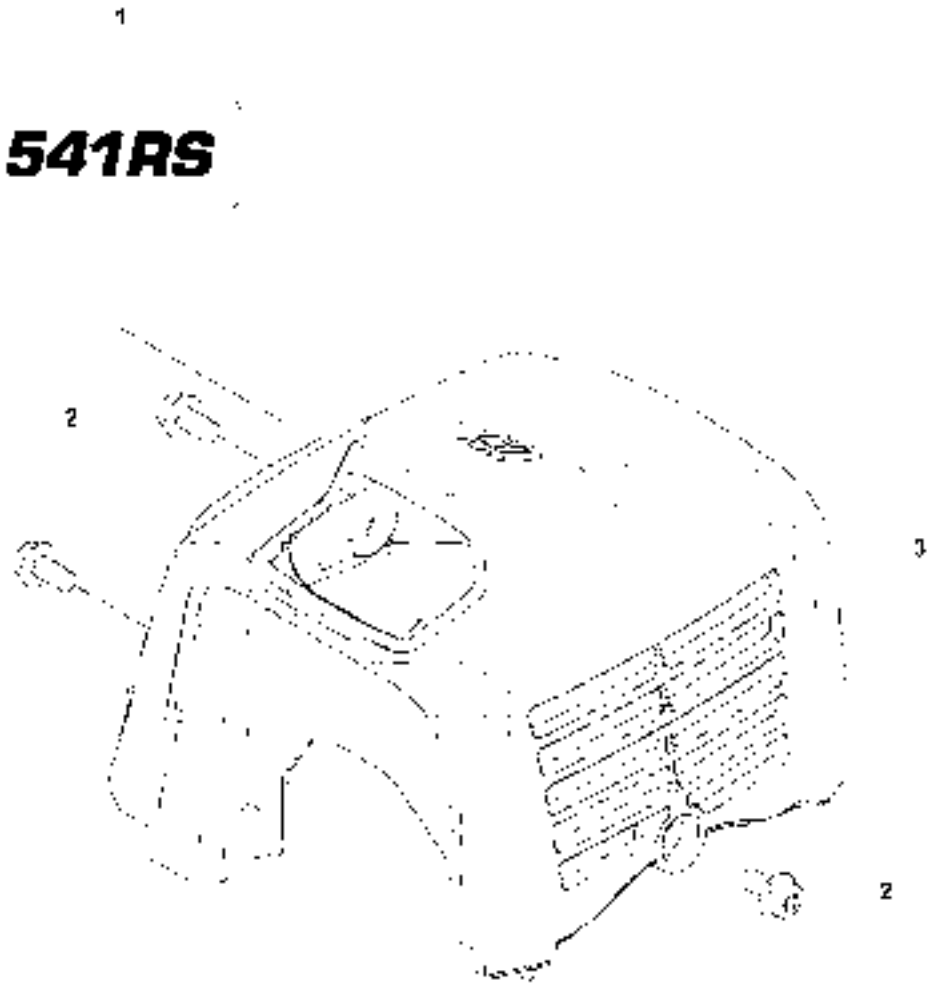

G 541RS
CYLINDER COVER

CYLINDER COVER

541 RS, 2018-01

Ref	Part No	Description	Remark	QTY KIT
1	591 20 01-01	DECAL	541RS	1
2	521 51 59-01	BOLT		3
3	590 57 86-01	CYLINDER COVER		1