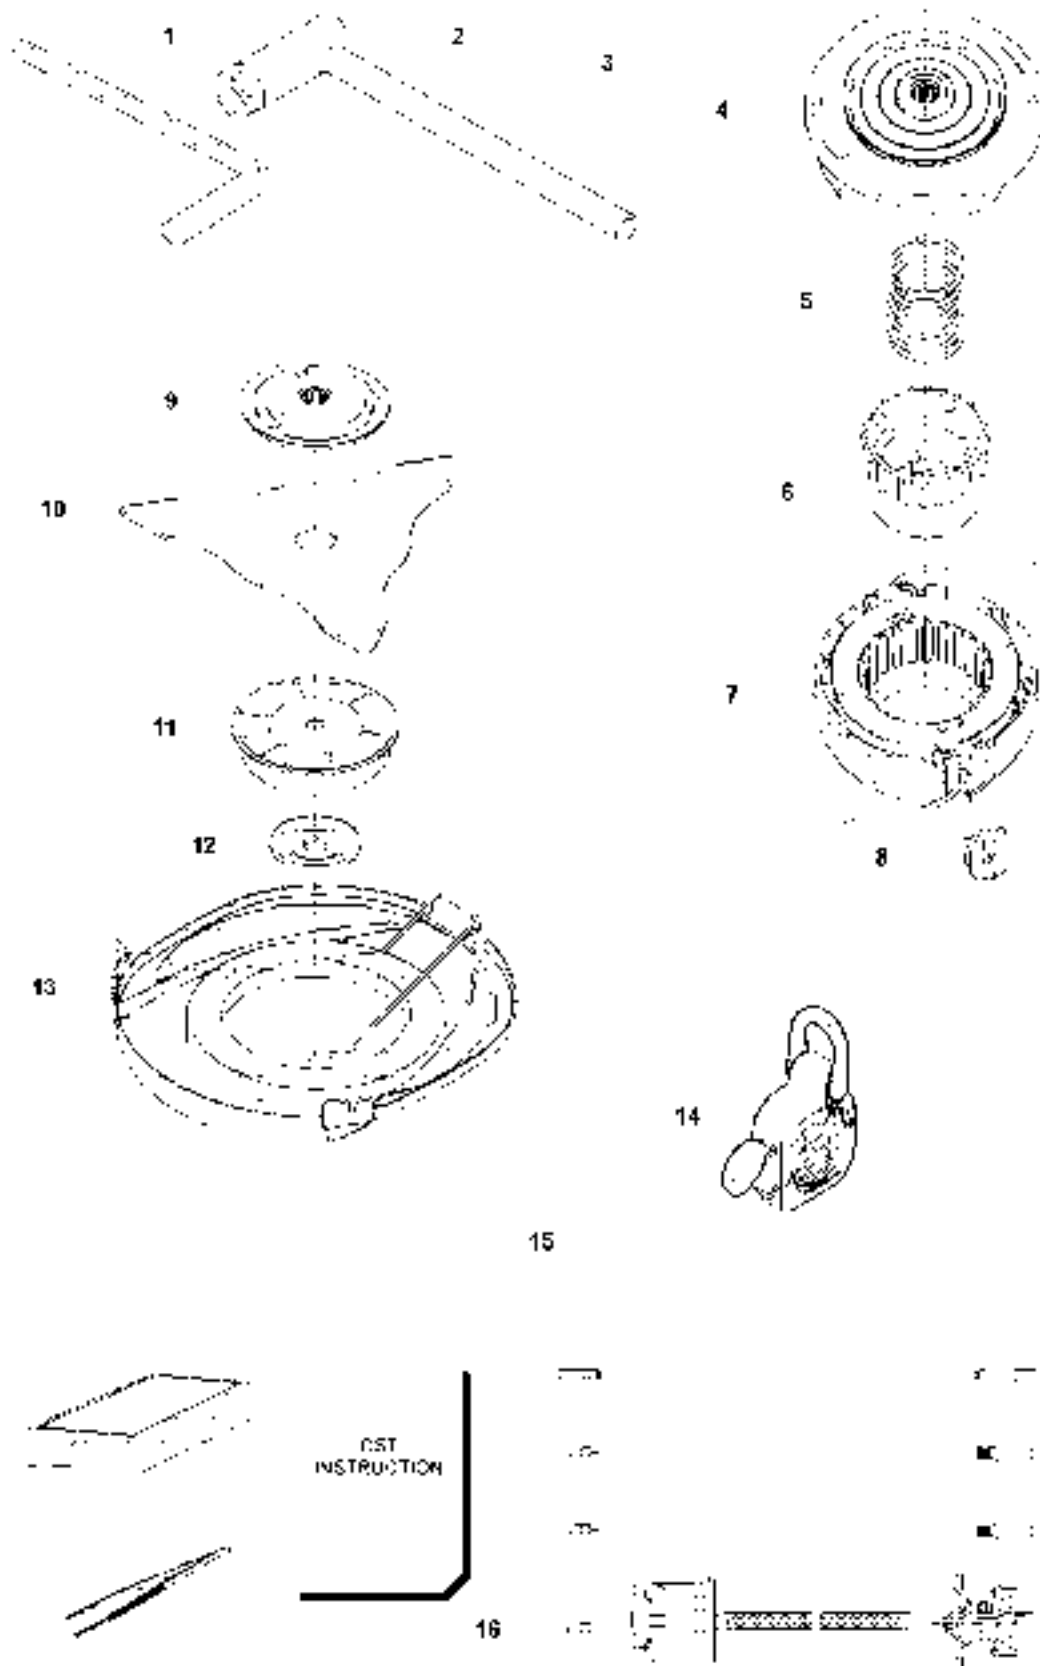

F 520iRX
ACCESSORIES

ACCESSORIES

520iRX

Ref	Part No	Description	Remark	QTY	KIT
1	503 55 86-01	SPANNER		1	
2	502 11 46-02	SOCKET WRENCH		1	
3	579 29 40-03	TRIMMER HEAD		1	
4	585 51 08-02	HOUSING ASSY		1	3
5	577 05 03-01	SPRING		1	3
6	577 04 93-01	KNOB		1	3
7	578 19 69-01	COVER		1	3
8	501 33 04-01	GROMMET		2	3
9	587 24 08-01	DRIVER ASSY		1	
10	578 44 49-01	GRASS BLADE		1	
11	503 89 01-01	SUPPORT CUP		1	
12	537 28 56-01	SUPPORT FLANGE		1	
13	537 31 29-01	TRANSPORT GUARD		1	
14	590 28 23-01	LOOP		1	
15	583 89 71-01	DIAGNOSTIC TOOL KIT		1	
16	579 62 13-01	WIRING ASSY		1	15