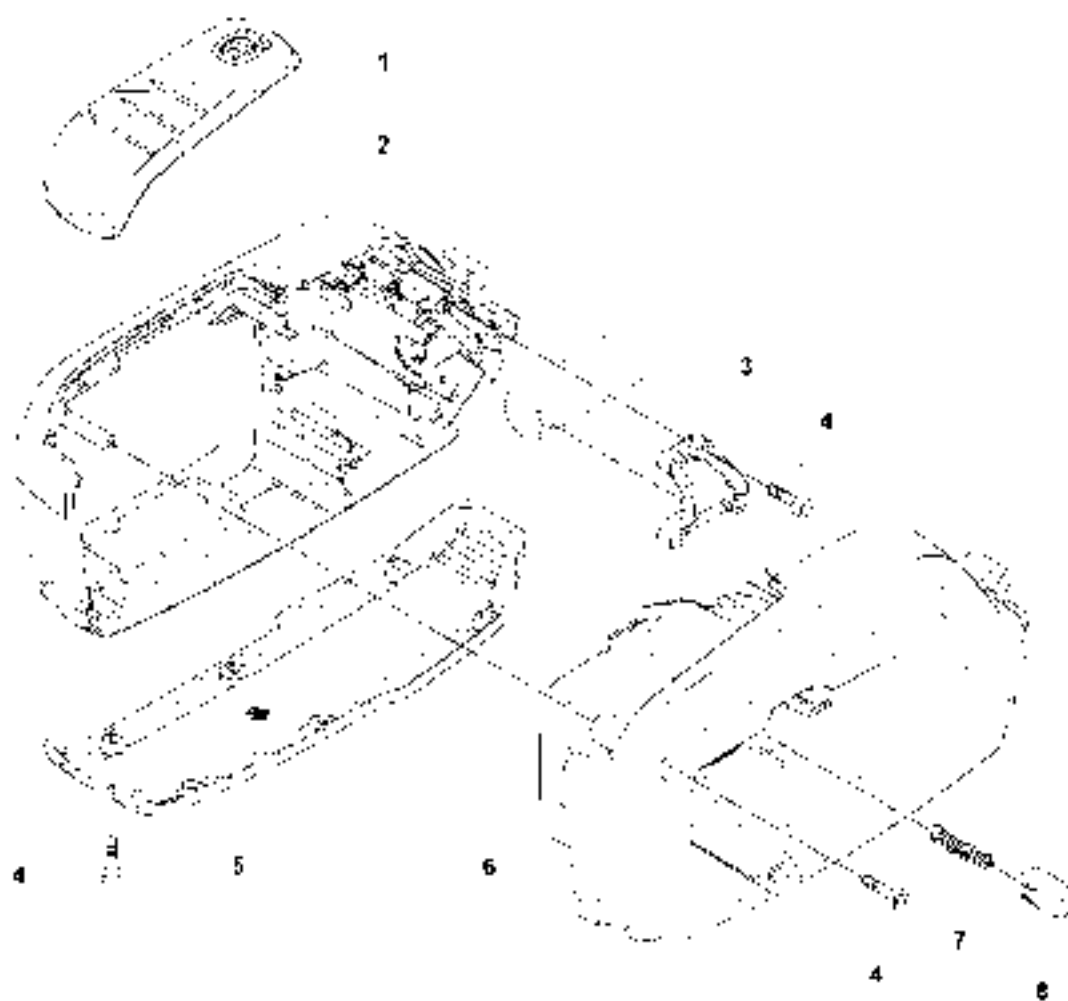

B 520iRX
TUBE

2

TUBE

520iRX

Ref	Part No	Description	Remark	QTY KIT
1	577 06 14-03	TUBE		1
2	577 84 43-01	DECAL		1

HANDLE

520iRX

Ref	Part No	Description	Remark	QTY KIT
1	537 17 28-02	HANDLE		1
2	503 20 02-45	SCREW IHSCFM		1
3	731 23 14-01	HEXAGON NUT		1
4	579 32 38-01	HANDLE HALF		1
5	731 23 14-01	HEXAGON NUT		1
6	577 18 35-01	HANDLE HALF		1
7	579 21 19-01	SCREW IHSCFM		7
8	503 20 07-35	SCREW IHSCFM		1
9	577 18 37-01	THROTTLE CONTROL		1
10	577 22 37-01	THROTTLE LOCKOUT		1
11	577 88 34-01	FASTENER		2
12	503 21 28-13	SCREW CCRPANT		4
13	725 23 84-81	SCREW EHHM		1
14	502 20 38-01	KNOB		1
15	576 22 01-01	COVER		1
16	544 02 09-01	CLIP		1
17	502 19 71-01	SQUARE NUT		1
18	537 36 00-02	HANDLEBAR		1
19	577 24 53-02	WEAR PROTECTION		1
20	577 18 39-02	WEAR PROTECTION		1
21	578 12 79-01	CLIP		1
22	503 20 07-78	SCREW IHSCFM		6

D 520iRX
BATTERY HOUSING

 **Husqvarna**
PROFESSIONAL **520iRX**

HOUSING

520iRX

Ref	Part No	Description	Remark	QTY KIT
1	577 01 41-01	COVER		1
2	577 00 76-03	HOUSING		1
3	577 02 22-01	CLAMP		1
4	579 21 19-01	SCREW IHSCT		14
5	588 91 98-01	SKID PLATE		1
6	577 01 30-02	HOUSING		1
7	585 48 00-01	SPRING		1
8	577 99 66-01	PUSH BUTTON		1
9	579 00 62-10	DECAL		1

HARNESS

520iRX

Ref	Part No	Description	Remark	QTY	KIT
1	538275706	TBD	US	1	
1	537 27 57-05	HARNESS		1	
2	587 83 40-01	HIP PAD		1	
3	579 49 14-01	HIP PAD		1	2
4	502 02 28-05	WELT HOOK		1	2
5	503 99 61-03	BAND		1	2
6	537 28 70-01	BUCKLE		1	2