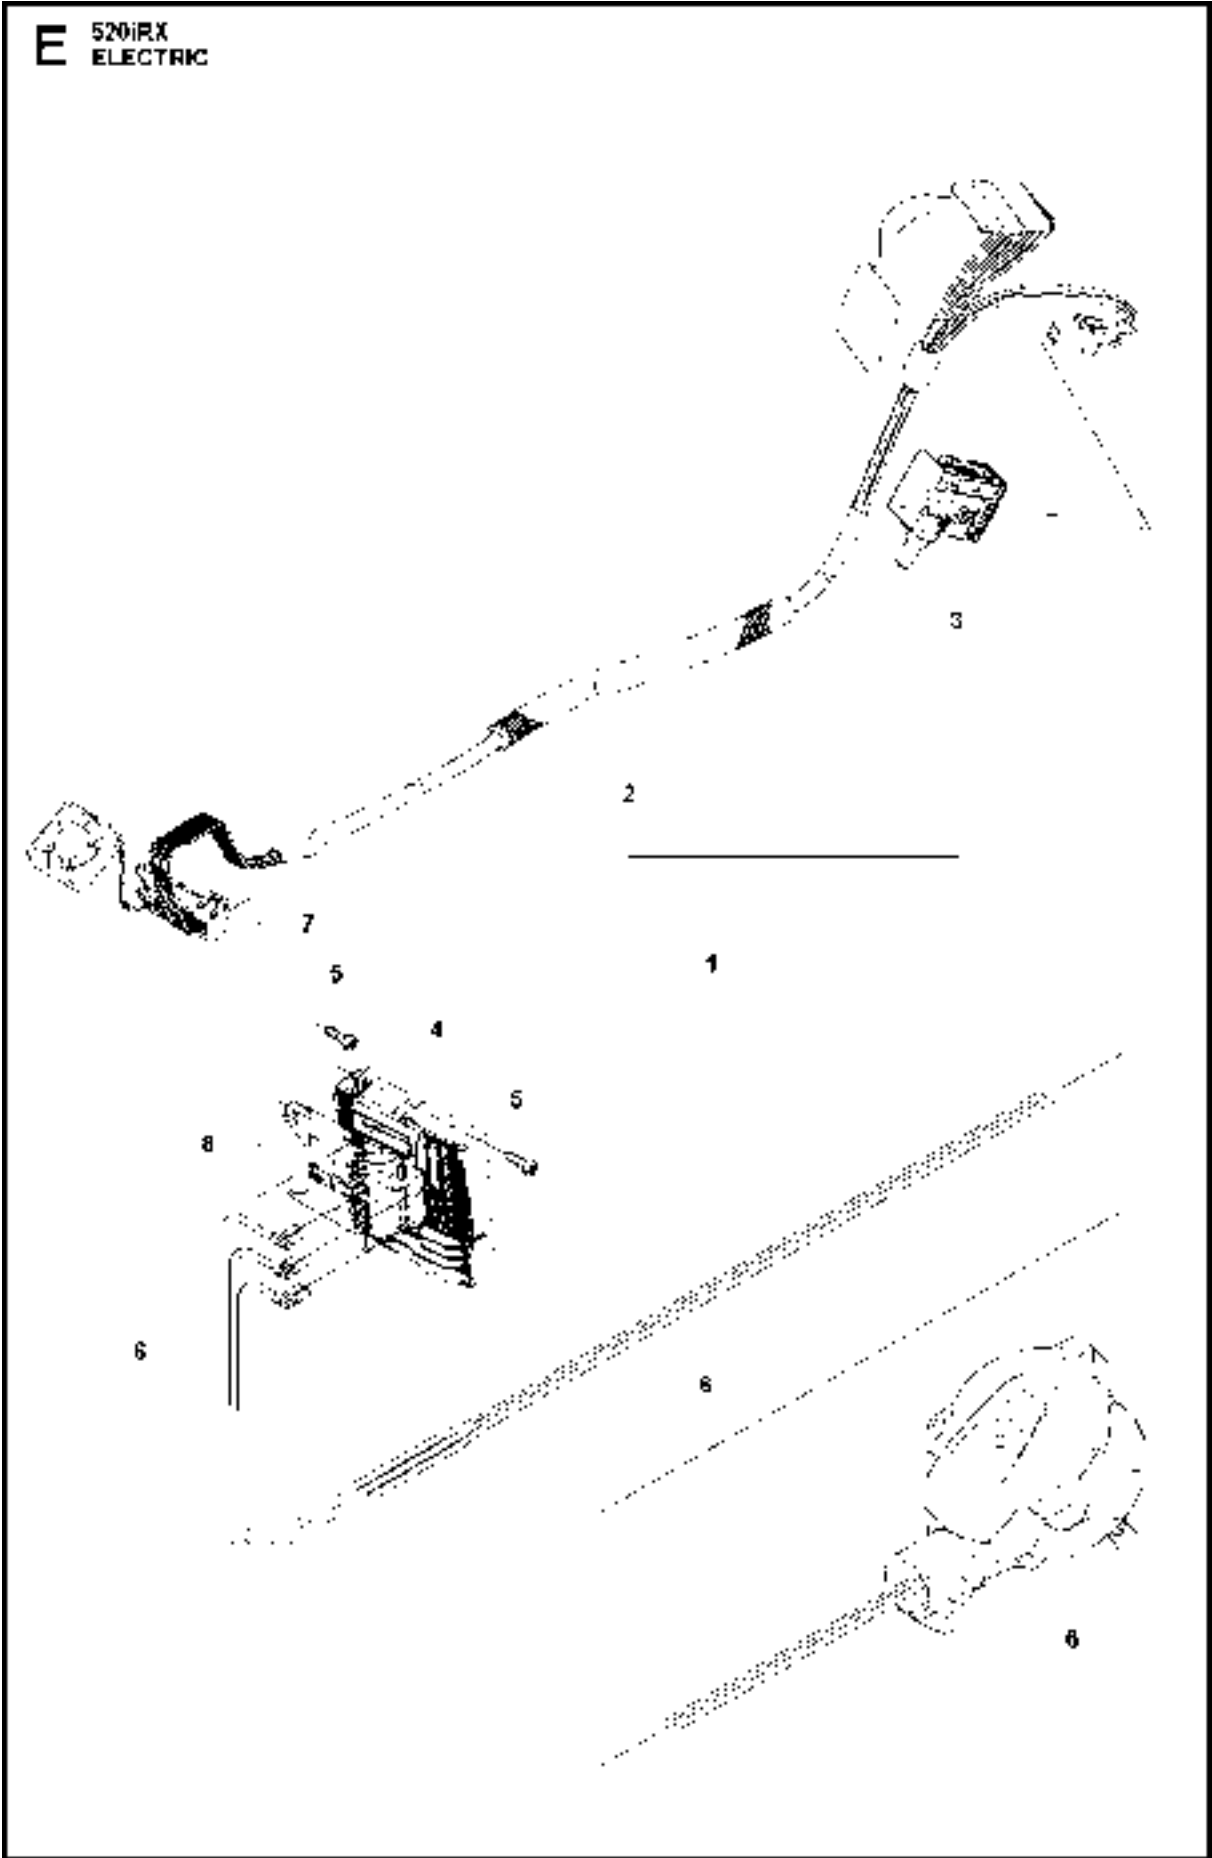

SPARE PARTS LIST

BRUSHCUTTERS/CLEARING SAWS

520iRX

CUTTING EQUIPMENT

520iRX

Ref	Part No	Description	Remark	QTY	KIT
1	574 30 69-04	CLAMP		1	
2	503 93 55-01	CLAMP.GUARD		1	1
3	503 20 20-07	SCREW IHSCM		1	1
4	503 20 14-12	SCREW IHSCFMO		1	1
5	577 01 83-03	TRIMMER GUARD ASSY		1	
6	574 52 34-01	KNIFE		1	5
7	503 21 07-16	SCREW IH SCT		2	5
8	577 02 21-06	MOTOR ASSY		1	
9	503 20 07-78	SCREW IHSCFM		1	
10	503 85 63-01	NUT		1	

B 520iRX
TUBE

2

TUBE

520iRX

Ref	Part No	Description	Remark	QTY KIT
1	577 06 14-03	TUBE		1
2	577 84 43-01	DECAL		1

HANDLE

520iRX

Ref	Part No	Description	Remark	QTY KIT
1	537 17 28-02	HANDLE		1
2	503 20 02-45	SCREW IHSCFM		1
3	731 23 14-01	HEXAGON NUT		1
4	579 32 38-01	HANDLE HALF		1
5	731 23 14-01	HEXAGON NUT		1
6	577 18 35-01	HANDLE HALF		1
7	579 21 19-01	SCREW IHSCFM		7
8	503 20 07-35	SCREW IHSCFM		1
9	577 18 37-01	THROTTLE CONTROL		1
10	577 22 37-01	THROTTLE LOCKOUT		1
11	577 88 34-01	FASTENER		2
12	503 21 28-13	SCREW CCRPANT		4
13	725 23 84-81	SCREW EHHM		1
14	502 20 38-01	KNOB		1
15	576 22 01-01	COVER		1
16	544 02 09-01	CLIP		1
17	502 19 71-01	SQUARE NUT		1
18	537 36 00-02	HANDLEBAR		1
19	577 24 53-02	WEAR PROTECTION		1
20	577 18 39-02	WEAR PROTECTION		1
21	578 12 79-01	CLIP		1
22	503 20 07-78	SCREW IHSCFM		6

D 520iRX
BATTERY HOUSING

 **Husqvarna**
PROFESSIONAL **520iRX**

HOUSING

520iRX

Ref	Part No	Description	Remark	QTY KIT
1	577 01 41-01	COVER		1
2	577 00 76-03	HOUSING		1
3	577 02 22-01	CLAMP		1
4	579 21 19-01	SCREW IHSCT		14
5	588 91 98-01	SKID PLATE		1
6	577 01 30-02	HOUSING		1
7	585 48 00-01	SPRING		1
8	577 99 66-01	PUSH BUTTON		1
9	579 00 62-10	DECAL		1