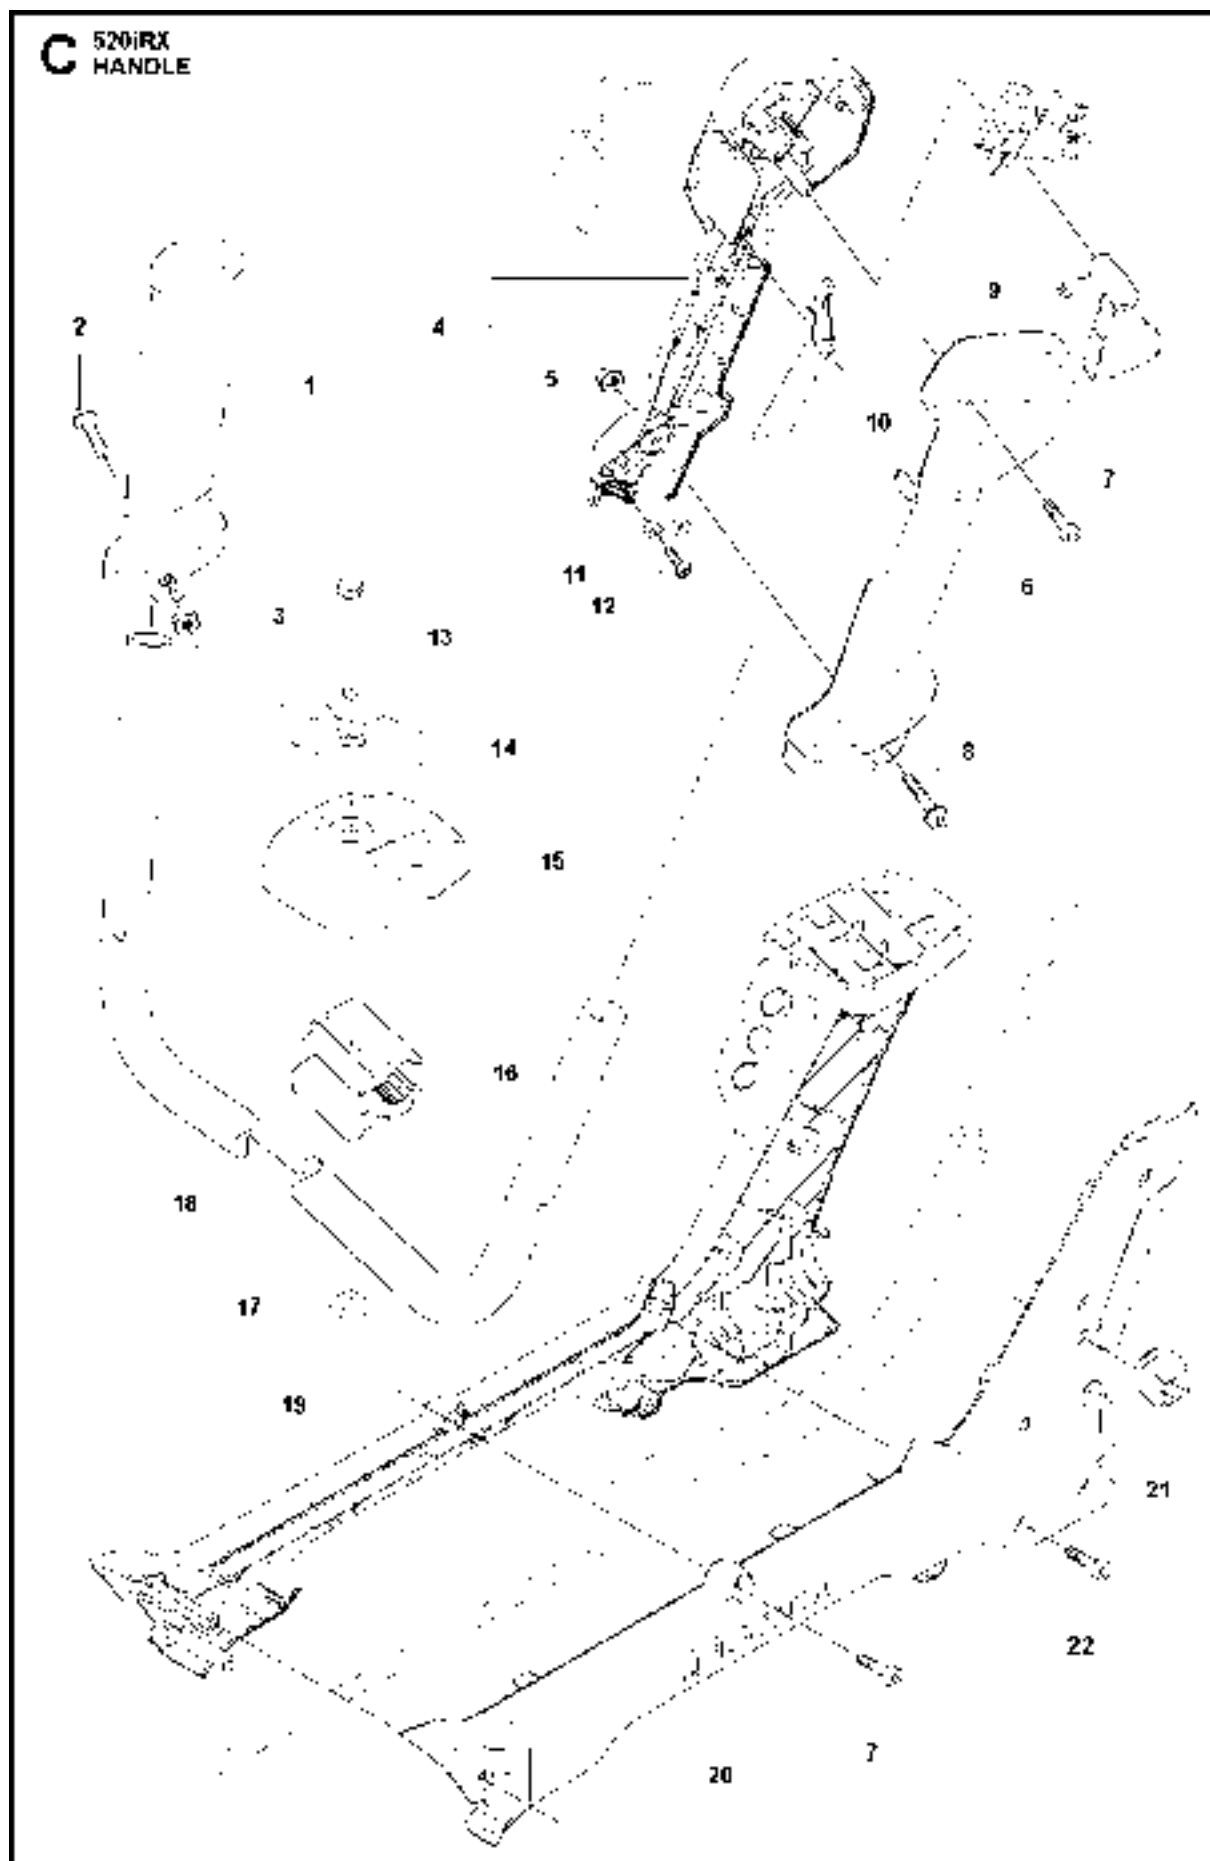

SPARE PARTS LIST

BRUSHCUTTERS/CLEARING SAWS

520iRX

CUTTING EQUIPMENT

520iRX

Ref	Part No	Description	Remark	QTY	KIT
1	574 30 69-04	CLAMP		1	
2	503 93 55-01	CLAMP.GUARD		1	1
3	503 20 20-07	SCREW IHSCM		1	1
4	503 20 14-12	SCREW IHSCFMO		1	1
5	577 01 83-03	TRIMMER GUARD ASSY		1	
6	574 52 34-01	KNIFE		1	5
7	503 21 07-16	SCREW IH SCT		2	5
8	577 02 21-06	MOTOR ASSY		1	
9	503 20 07-78	SCREW IHSCFM		1	
10	503 85 63-01	NUT		1	

B 520iRX
TUBE

2

TUBE

520iRX

Ref	Part No	Description	Remark	QTY KIT
1	577 06 14-03	TUBE		1
2	577 84 43-01	DECAL		1

HANDLE

520iRX

Ref	Part No	Description	Remark	QTY KIT
1	537 17 28-02	HANDLE		1
2	503 20 02-45	SCREW IHSCFM		1
3	731 23 14-01	HEXAGON NUT		1
4	579 32 38-01	HANDLE HALF		1
5	731 23 14-01	HEXAGON NUT		1
6	577 18 35-01	HANDLE HALF		1
7	579 21 19-01	SCREW IHSCFM		7
8	503 20 07-35	SCREW IHSCFM		1
9	577 18 37-01	THROTTLE CONTROL		1
10	577 22 37-01	THROTTLE LOCKOUT		1
11	577 88 34-01	FASTENER		2
12	503 21 28-13	SCREW CCRPANT		4
13	725 23 84-81	SCREW EHHM		1
14	502 20 38-01	KNOB		1
15	576 22 01-01	COVER		1
16	544 02 09-01	CLIP		1
17	502 19 71-01	SQUARE NUT		1
18	537 36 00-02	HANDLEBAR		1
19	577 24 53-02	WEAR PROTECTION		1
20	577 18 39-02	WEAR PROTECTION		1
21	578 12 79-01	CLIP		1
22	503 20 07-78	SCREW IHSCFM		6

D 520iRX
BATTERY HOUSING

 **Husqvarna**
PROFESSIONAL **520iRX**

HOUSING

520iRX

Ref	Part No	Description	Remark	QTY KIT
1	577 01 41-01	COVER		1
2	577 00 76-03	HOUSING		1
3	577 02 22-01	CLAMP		1
4	579 21 19-01	SCREW IHSCT		14
5	588 91 98-01	SKID PLATE		1
6	577 01 30-02	HOUSING		1
7	585 48 00-01	SPRING		1
8	577 99 66-01	PUSH BUTTON		1
9	579 00 62-10	DECAL		1

HARNESS

520iRX

Ref	Part No	Description	Remark	QTY	KIT
1	538275706	TBD	US	1	
1	537 27 57-05	HARNESS		1	
2	587 83 40-01	HIP PAD		1	
3	579 49 14-01	HIP PAD		1	2
4	502 02 28-05	WELT HOOK		1	2
5	503 99 61-03	BAND		1	2
6	537 28 70-01	BUCKLE		1	2