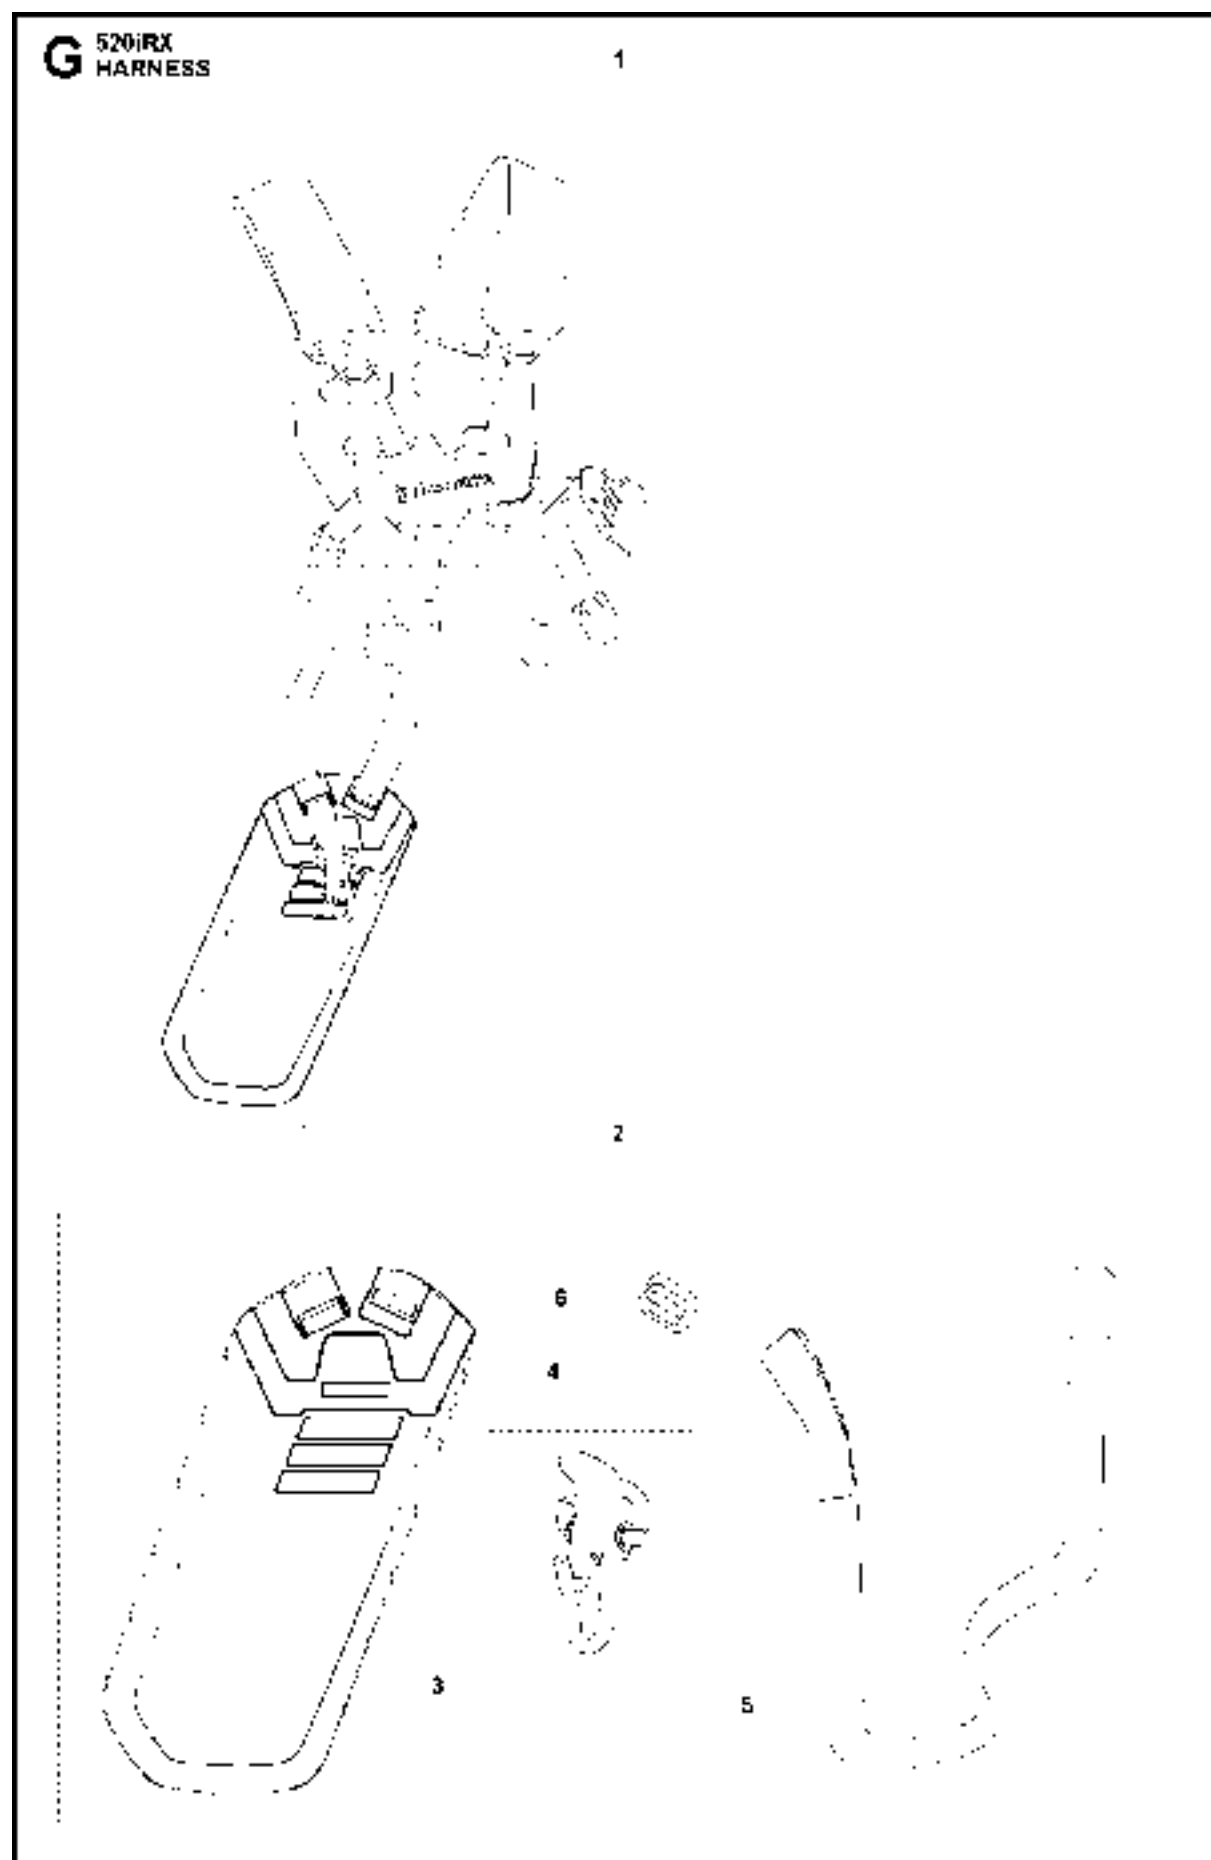

HARNESS

520iRX

Ref	Part No	Description	Remark	QTY	KIT
1	538275706	TBD	US	1	
1	537 27 57-05	HARNESS		1	
2	587 83 40-01	HIP PAD		1	
3	579 49 14-01	HIP PAD		1	2
4	502 02 28-05	WELT HOOK		1	2
5	503 99 61-03	BAND		1	2
6	537 28 70-01	BUCKLE		1	2