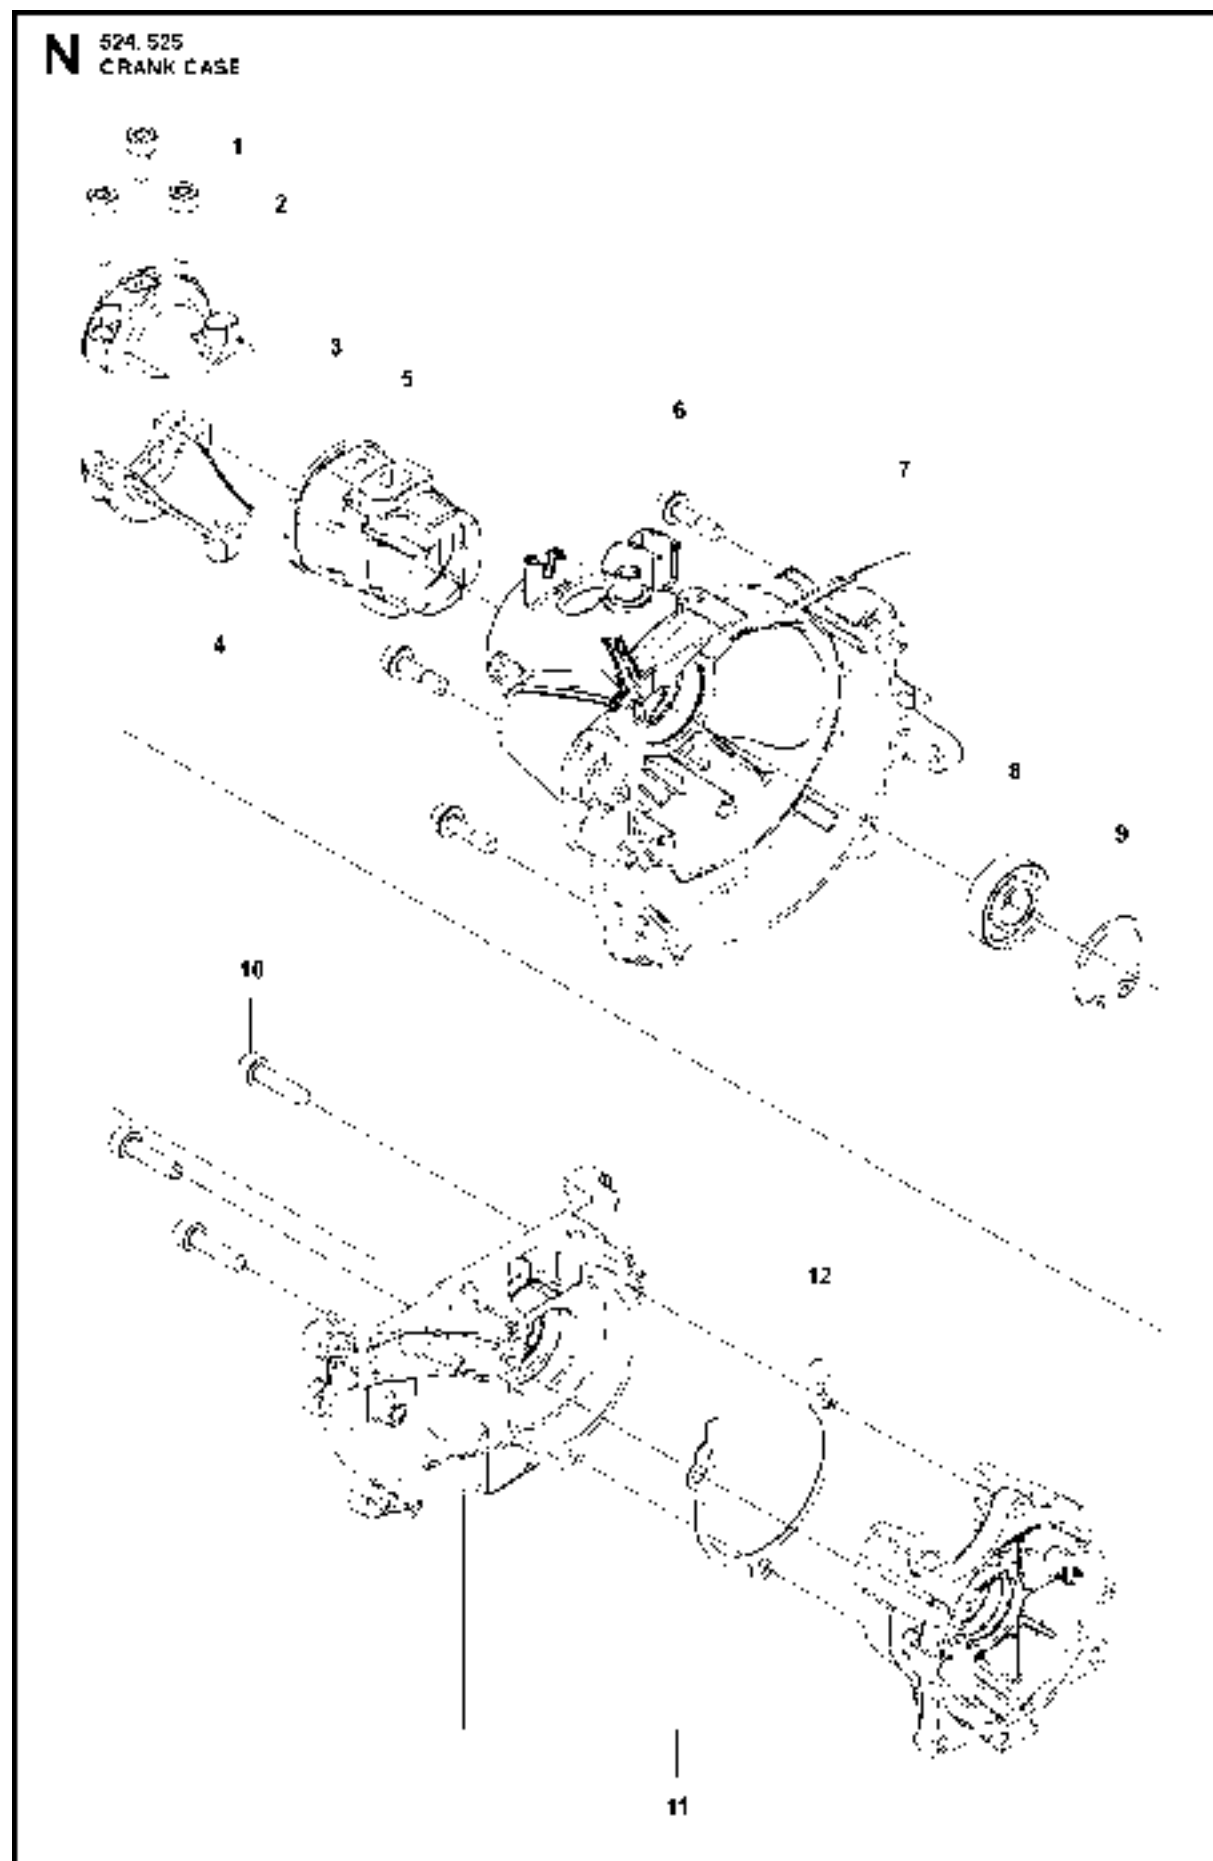

CRANKCASE

525 RX

Ref	Part No	Description	Remark	QTY KIT
1	529 26 81-01	BOLT		1
2	577 94 20-01	BOLT		2
3	576 42 07-02	BRACKET		1
4	576 42 08-02	BRACKET		1
5	576 42 05-01	CUSHION		1
6	577 81 54-01	BOLT		4
7	588 56 77-01	HOUSING		1
8	525 95 32-01	BEARING		1
9	506 60 99-01	RING		1
10	504 11 43-01	SCREW		3
11	581 30 86-01	CRANKCASE		1
12	576 39 95-02	GASKET		1