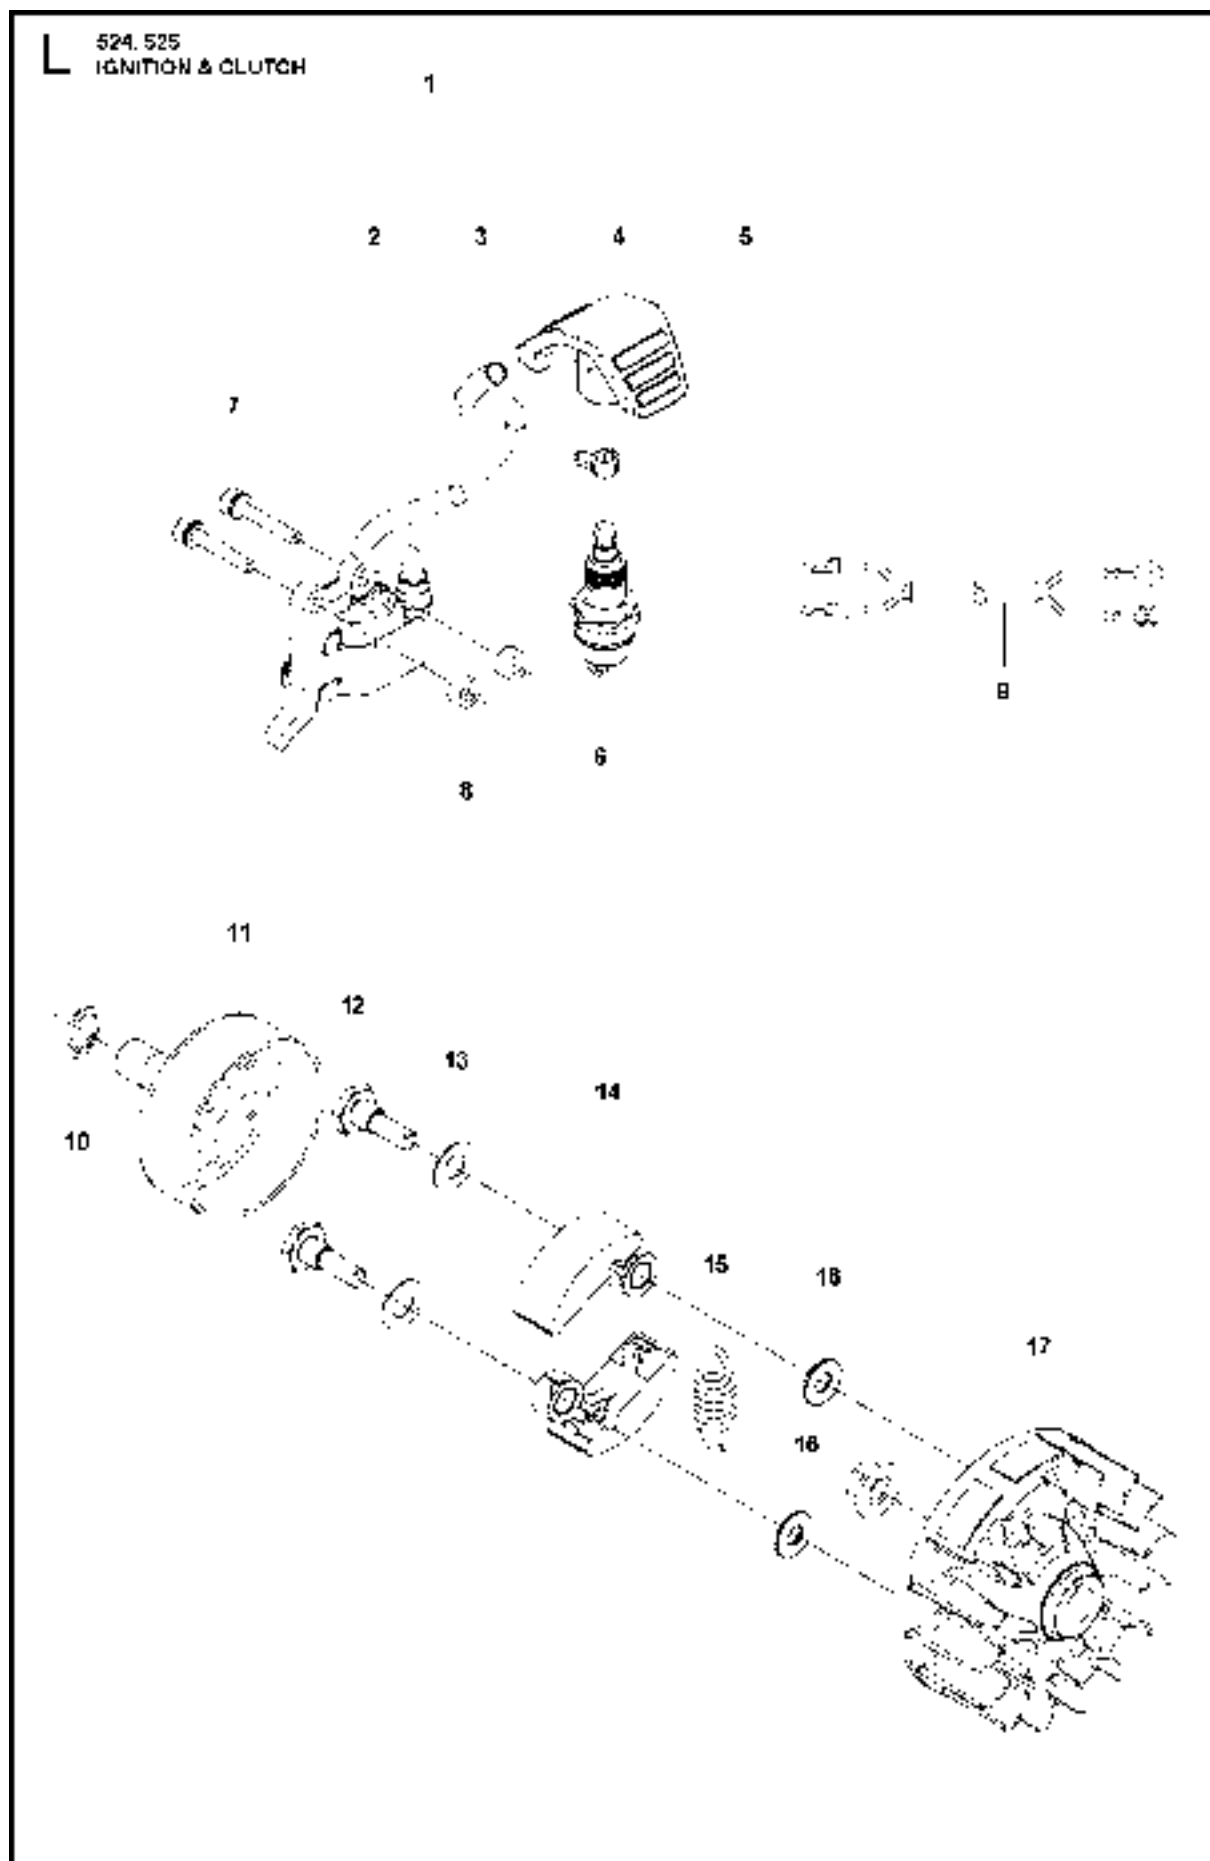

SPARE PARTS LIST

BRUSHCUTTERS/CLEARING SAWS

525 RX

ACCESSORIES

525 RX

Ref	Part No	Description	Remark	QTY	KIT
1	502 28 59-01	STOP		1	
2	575 73 82-02	COMBINATION WRENCH		1	
3	501 60 02-03	SCREWDRIVER		1	
4	502 21 58-01	WRENCH		1	
5	531 00 92-48	FILTER OIL		1	
6	503 97 64-01	GREASE		1	
7	537 35 36-01	LOOP		1	
8	537 13 04-02	KNOB		1	7
9	537 35 01-01	LOOP		1	7
10	725 23 31-51	SCREW		1	7
11	537 31 29-01	TRANSPORT GUARD	200 - 275mm	1	
12	537 21 62-01	HARNESS		1	
12	537 21 62-02	HARNESS	USA	1	
13	537 21 63-01	HARNESS		1	
13	537 21 63-02	HARNESS	USA	1	
14	503 73 40-01	FRONT PIECE		1	13
15	503 73 41-02	FRONT PIECE		1	13
16	502 02 28-02	WELT HOOK		1	13

HARNESS

525 RX

Ref	Part No	Description	Remark	QTY KIT	
1	537 27 57-01	HARNESS		1	
1	537 27 57-03	HARNESS	US	1	1
2	503 99 61-01	BAND		3	1
3	503 99 61-03	BAND		1	1
4	537 11 35-01	RETAINER		1	1
5	537 28 84-01	FRONT PIECE		1	1
6	537 28 83-01	FRONT PIECE		1	1
7	537 27 59-01	HIP PAD		1	1
8	502 02 28-01	HOOK		1	1
9	502 02 30-02	LOCK		1	1,8
10	586 34 10-01	SPRING		1	1,8
11	502 02 29-02	HOOK		1	1,8
12	735 31 09-20	E-CLIP		1	1,8
13	537 17 54-01	HIP PAD		3	1