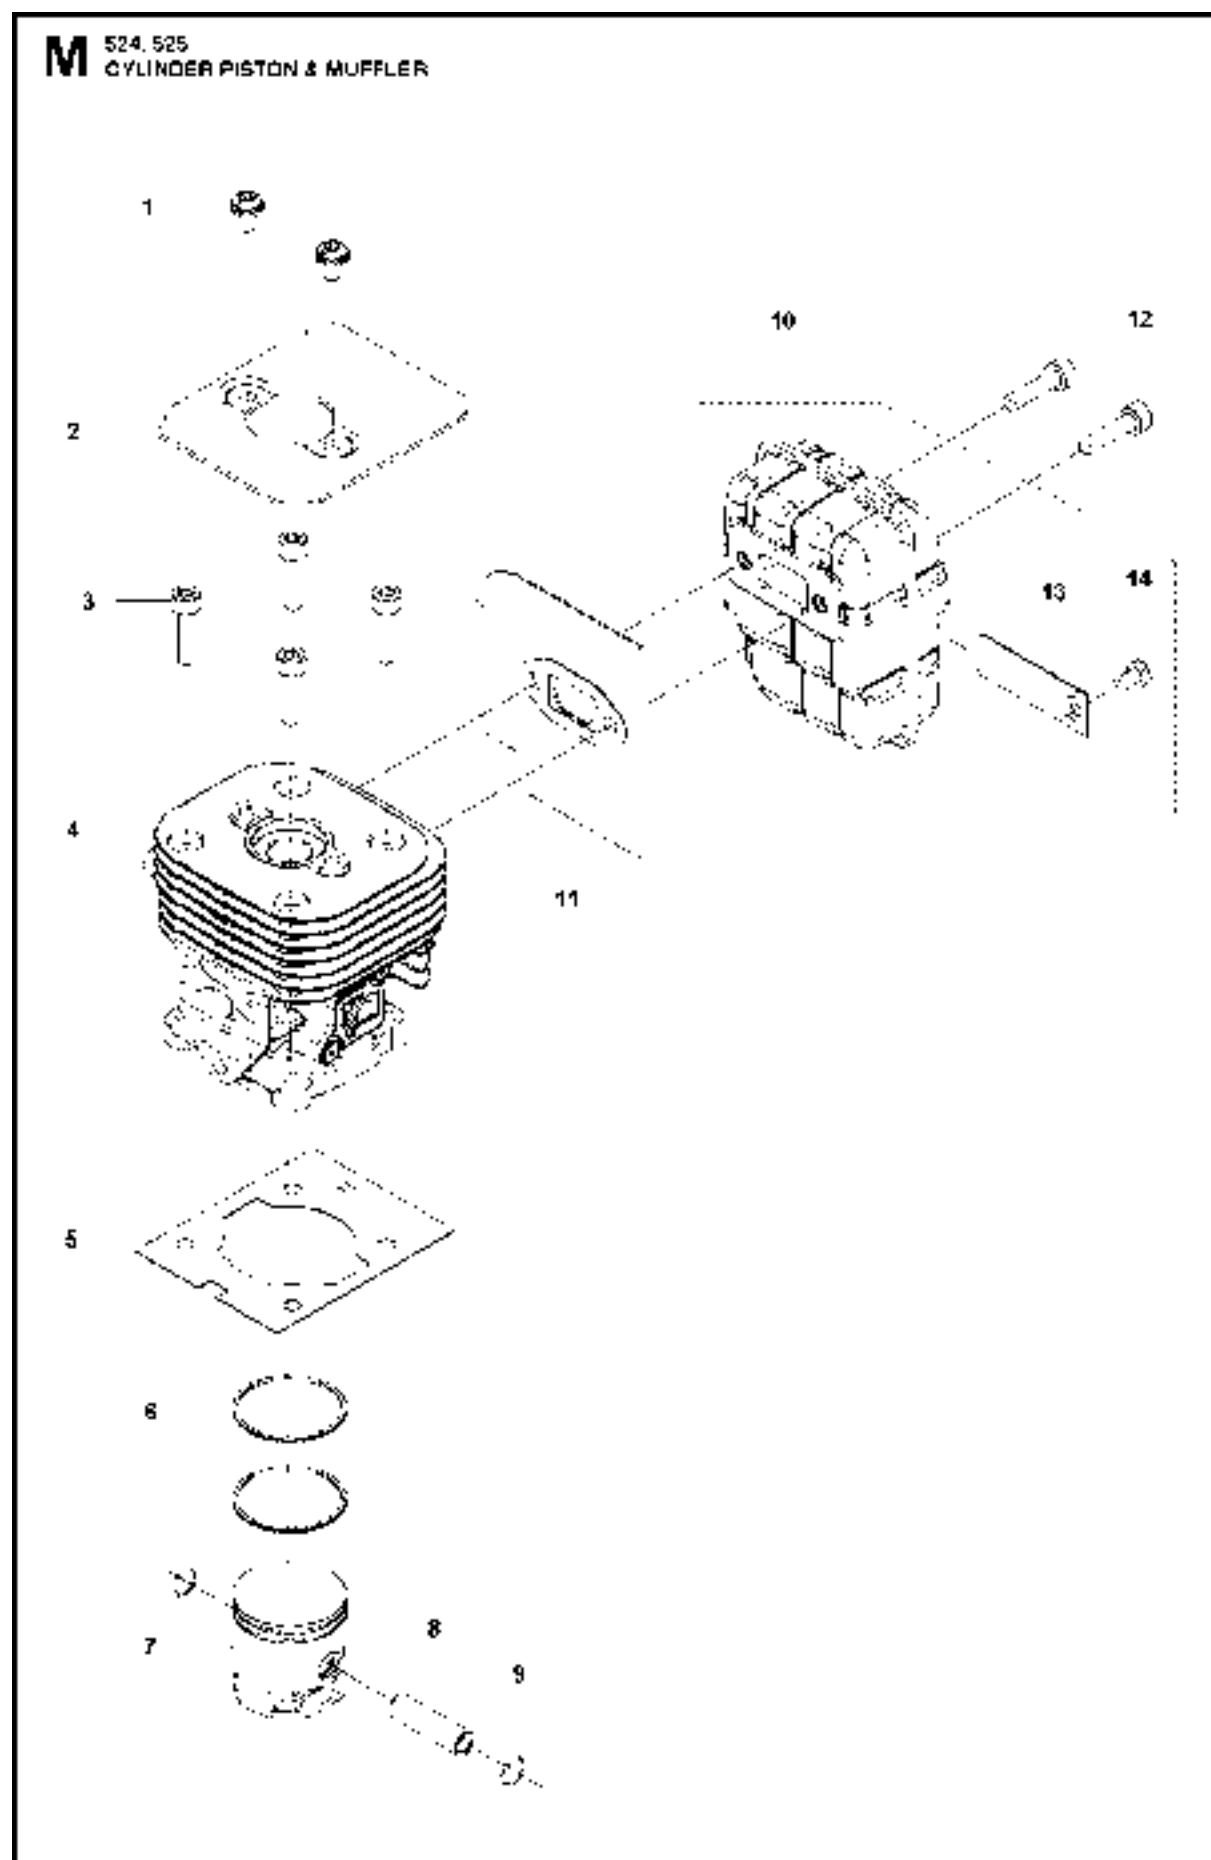

CYLINDER, PISTON & MUFFLER

525 RX

Ref	Part No	Description	Remark	QTY	KIT
1	544 25 68-01	SCREW		2	
2	578 78 53-01	PLATE		1	
3	504 11 43-01	SCREW		4	
4	577 97 90-01	CYLINDER		1	
5	576 39 87-02	GASKET		1	
6	506 61 81-01	RING		2	
7	577 91 74-01	PISTON		1	
8	505 04 07-01	PIN		1	
9	505 04 52-01	RING		2	
10	580 52 36-01	MUFFLER ASSY	US	1	
10	585 24 86-01	MUFFLER		1	
10	585 03 29-01	MUFFLER ASSY	Australia / New Zealand	1	
11	578 40 81-01	GASKET		1	
12	504 11 43-01	SCREW		2	
13	580 51 44-01	SPARK ARRESTER		1	10
14	729 57 74-05	SCREW CRPANT		1	10