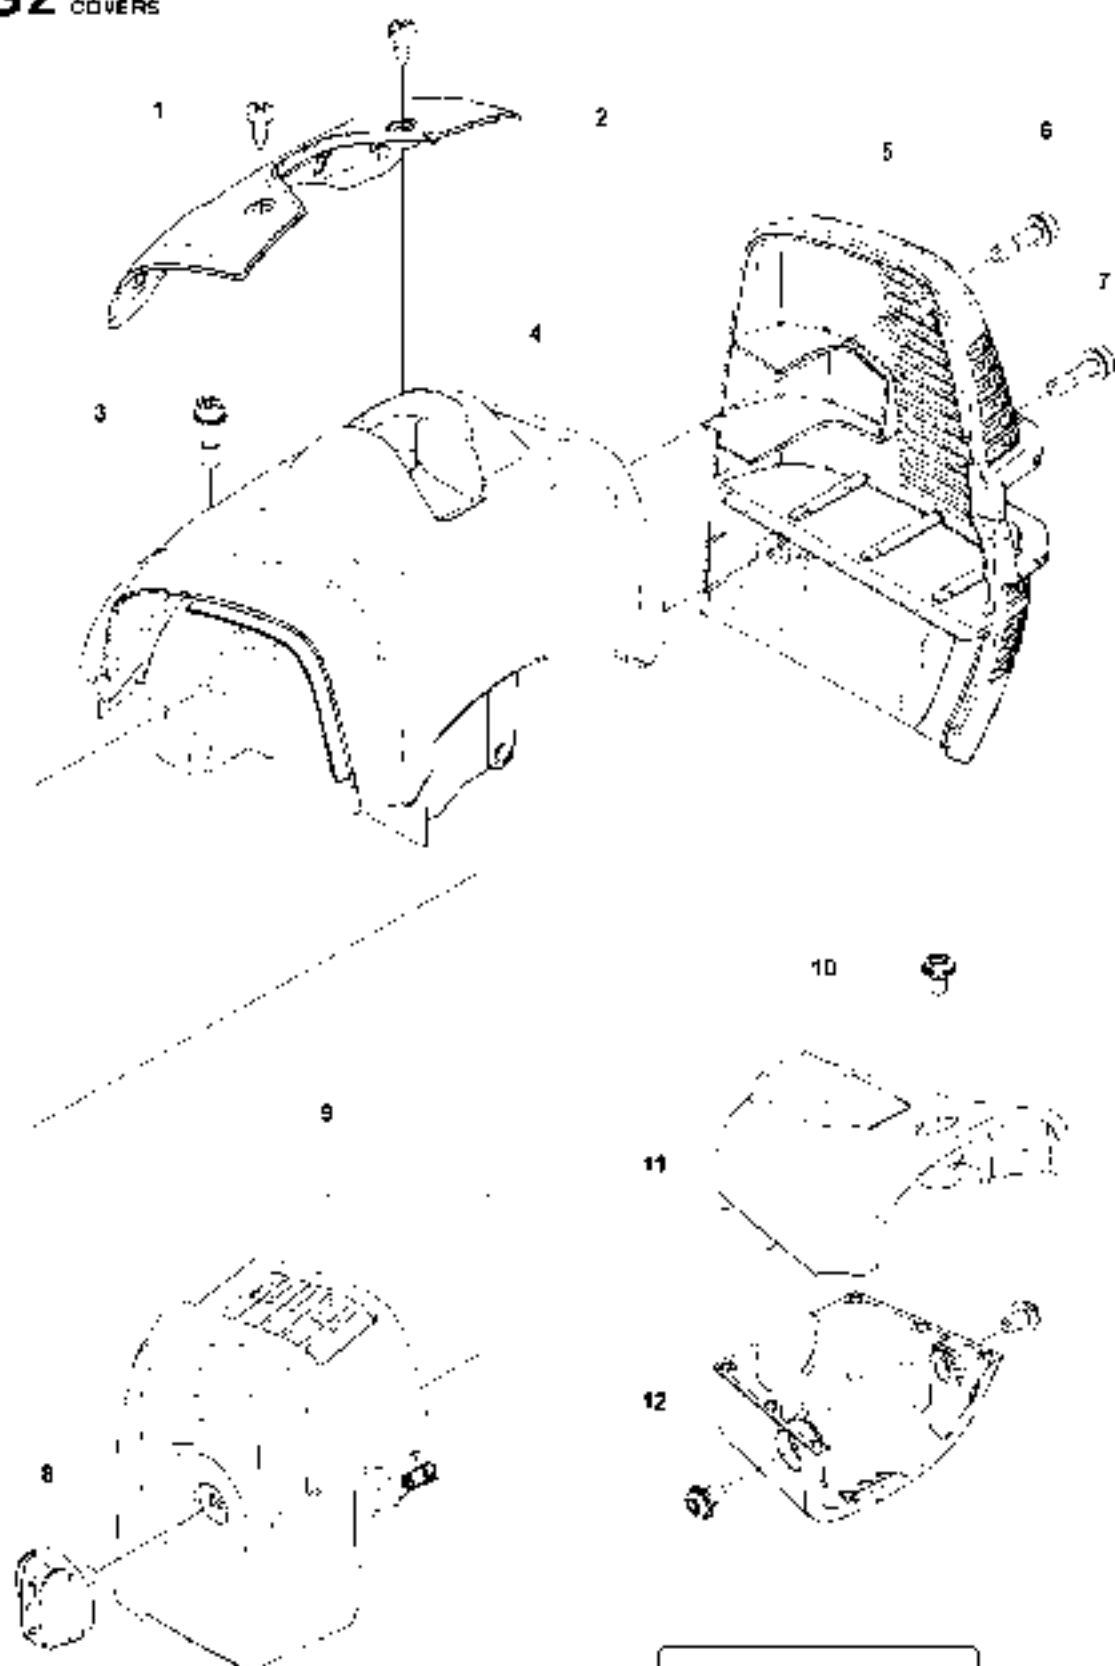

G2 525 LK, RJK, RX, RXT RK
COVERS

525 xx

COVER

525 RX

Ref	Part No	Description	Remark	QTY	KIT
1	503 21 35-12	SCREW CCRPANT		2	
2	576 40 45-01	ARM PROTECTION		1	
3	577 81 54-01	BOLT		1	
4	592 62 13-01	CYLINDER COVER	To be used with 576404101 Housing clutch	1	
4	592 62 13-02	CYLINDER COVER	To be used with 588567701 Housing clutch	1	
5	576 40 47-01	MUFFLER GUARD		1	
6	577 81 54-01	BOLT		1	
7	577 81 54-01	BOLT		1	
8	576 99 24-02	KNOB		1	9
9	581 04 73-01	FILTER COVER ASSY		1	
9	578 40 88-01	FILTER COVER	US	1	
10	544 25 68-01	SCREW		3	
11	577 85 11-01	COVER		1	
12	577 85 10-01	COVER		1	
13	579 44 58-07	DECAL	525RX	1