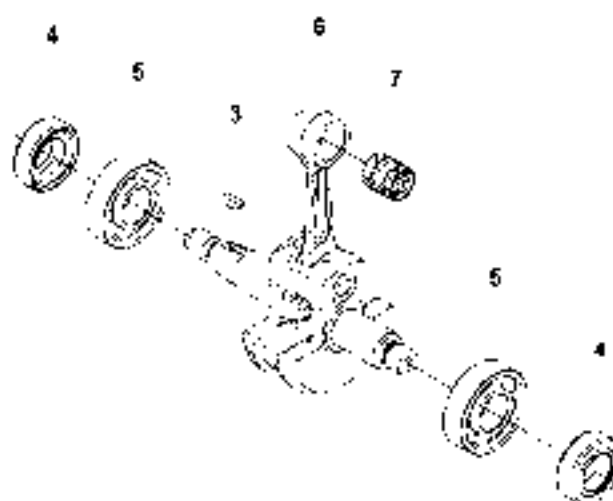

P 524, 525
CRANK SHAFT

CRANKSHAFT

525 RX

Ref	Part No	Description	Remark	QTY KIT
1	576 40 46-01	MUFFLER		1
2	544 25 68-01	SCREW		1
3	506 68 94-01	KEY		1
4	504 12 15-01	SEALING		2
5	506 61 03-01	BEARING		2
6	579 22 32-01	CRANKSHAFT		1
7	576 40 27-01	BEARING		1