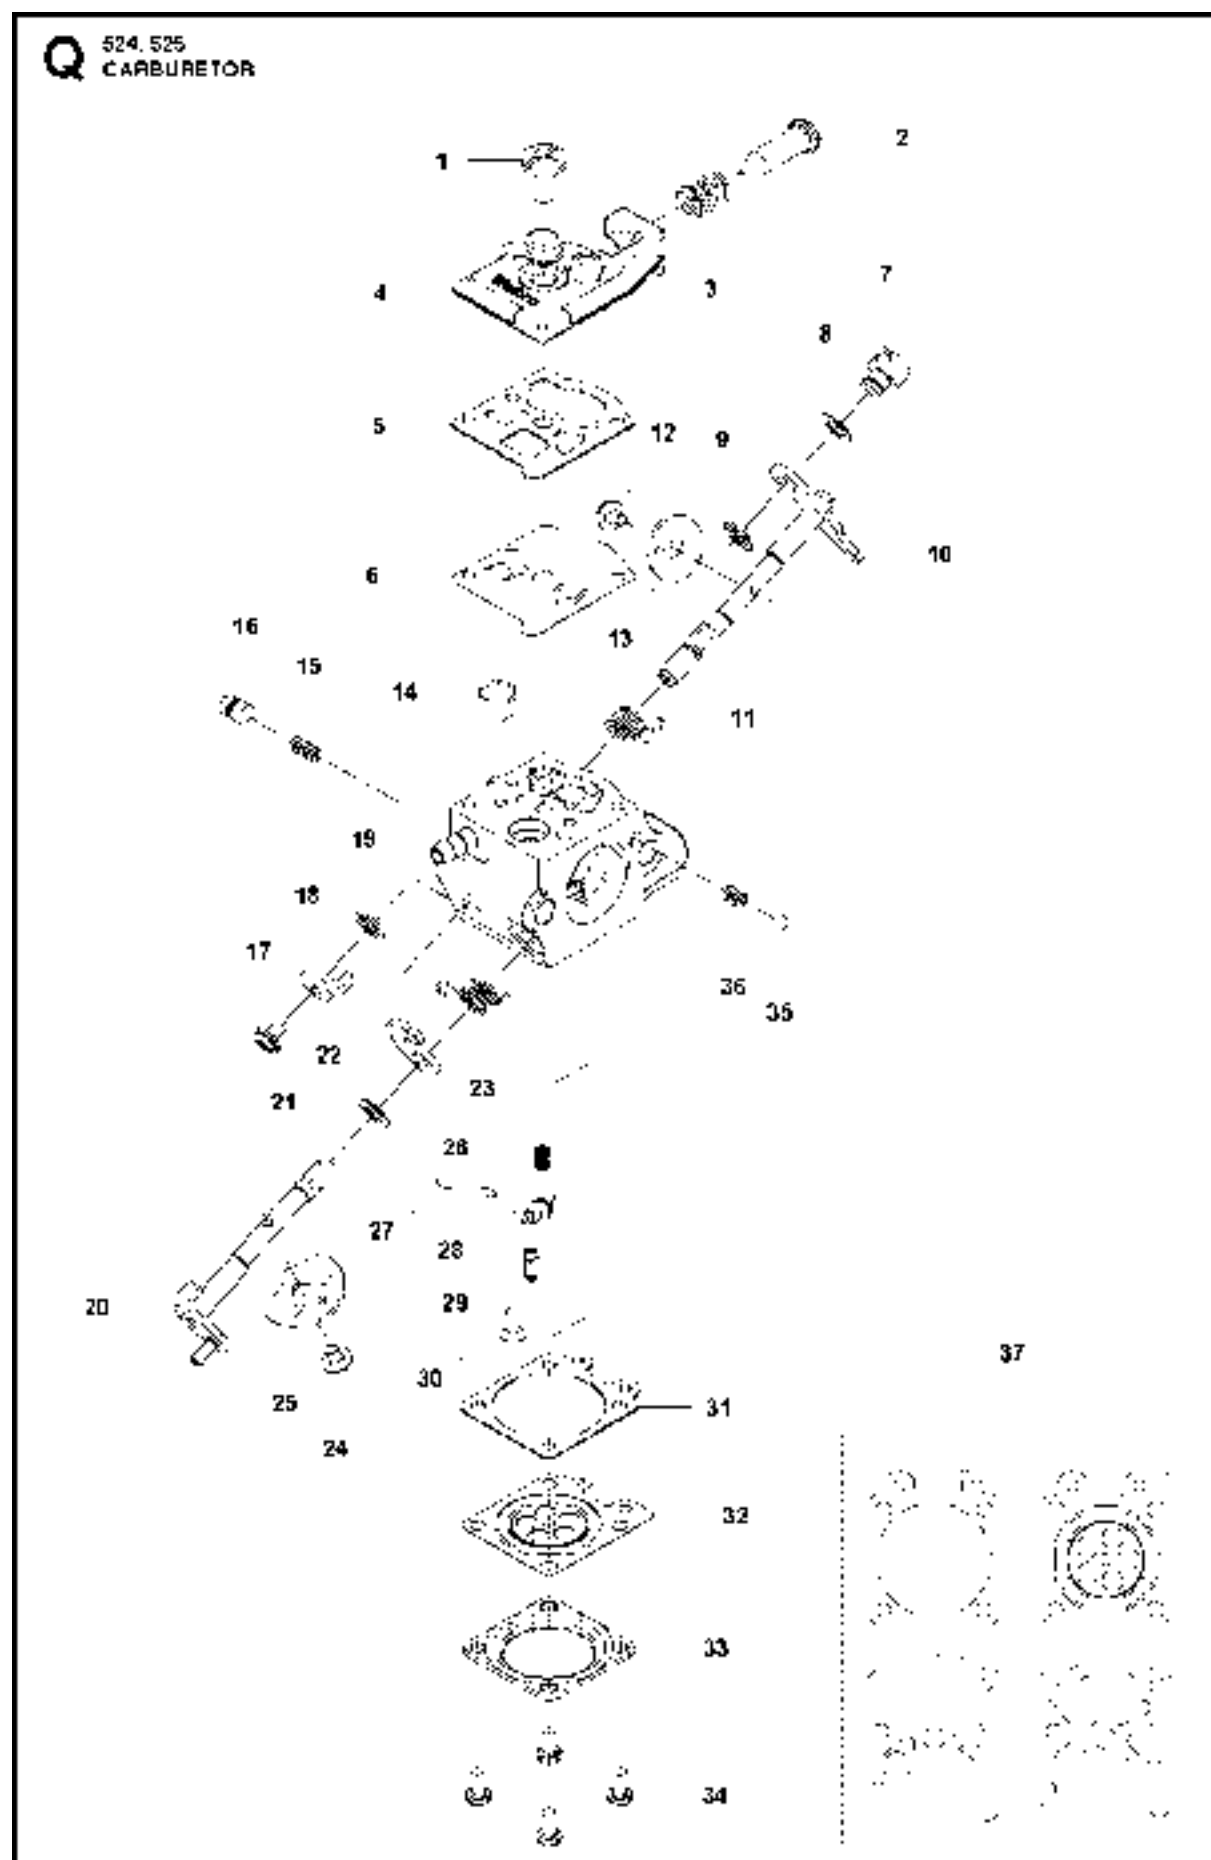

SPARE PARTS LIST

BRUSHCUTTERS/CLEARING SAWS

525 RX

ACCESSORIES

525 RX

Ref	Part No	Description	Remark	QTY	KIT
1	502 28 59-01	STOP		1	
2	575 73 82-02	COMBINATION WRENCH		1	
3	501 60 02-03	SCREWDRIVER		1	
4	502 21 58-01	WRENCH		1	
5	531 00 92-48	FILTER OIL		1	
6	503 97 64-01	GREASE		1	
7	537 35 36-01	LOOP		1	
8	537 13 04-02	KNOB		1	7
9	537 35 01-01	LOOP		1	7
10	725 23 31-51	SCREW		1	7
11	537 31 29-01	TRANSPORT GUARD	200 - 275mm	1	
12	537 21 62-01	HARNESS		1	
12	537 21 62-02	HARNESS	USA	1	
13	537 21 63-01	HARNESS		1	
13	537 21 63-02	HARNESS	USA	1	
14	503 73 40-01	FRONT PIECE		1	13
15	503 73 41-02	FRONT PIECE		1	13
16	502 02 28-02	WELT HOOK		1	13

CARBURETOR

525 RX

Ref	Part No	Description	Remark	QTY KIT
1	520 97 63-01	SCREW		1
2	577 81 57-01	SCREW		1
3	513 59 32-01	SPRING		1
4	579 19 06-01	COVER		1
5	520 95 48-01	GASKET		1
6	502 21 36-01	DIAPHRAGM PUMP		1
7	513 40 08-01	SWIVEL		1
8	516 52 42-01	WASHER		1
9	506 73 86-01	RING		1
10	579 19 07-01	SHAFT		1
11	577 81 55-01	SPRING		1
12	520 75 98-01	SCREW		1
13	520 97 86-01	VALVE		1
14	520 95 70-01	SCREEN		1
15	505 05 79-01	SPRING		1
16	521 57 83-01	PISTON		1
17	520 75 98-01	SCREW		1
18	579 19 08-01	LEVER		1
19	505 05 65-01	RING		1
20	579 19 10-01	SHAFT		1
21	516 52 42-01	WASHER		1
22	584 90 13-01	LEVER		1
23	579 19 11-01	SPRING		1
24	520 75 98-01	SCREW		1
25	581 15 49-01	VALVE		1
26	578 89 54-01	SPRING		1
27	520 97 74-01	PIN		1
28	577 80 72-01	LEVER		1
29	521 08 54-01	VALVE.INLET		1
30	577 80 71-01	SCREW		1
31	516 97 21-01	GASKET		1
32	577 80 70-01	DIAPHRAGM		1
33	514 18 92-01	COVER		1
34	520 97 88-01	SCREW ASSY		4
35	514 24 26-01	BALL		1
36	514 24 33-01	SPRING.CHOKE		1
37	580 68 48-01	GASKET KIT	Coomopes by item 5, 6, 31 and 32	1