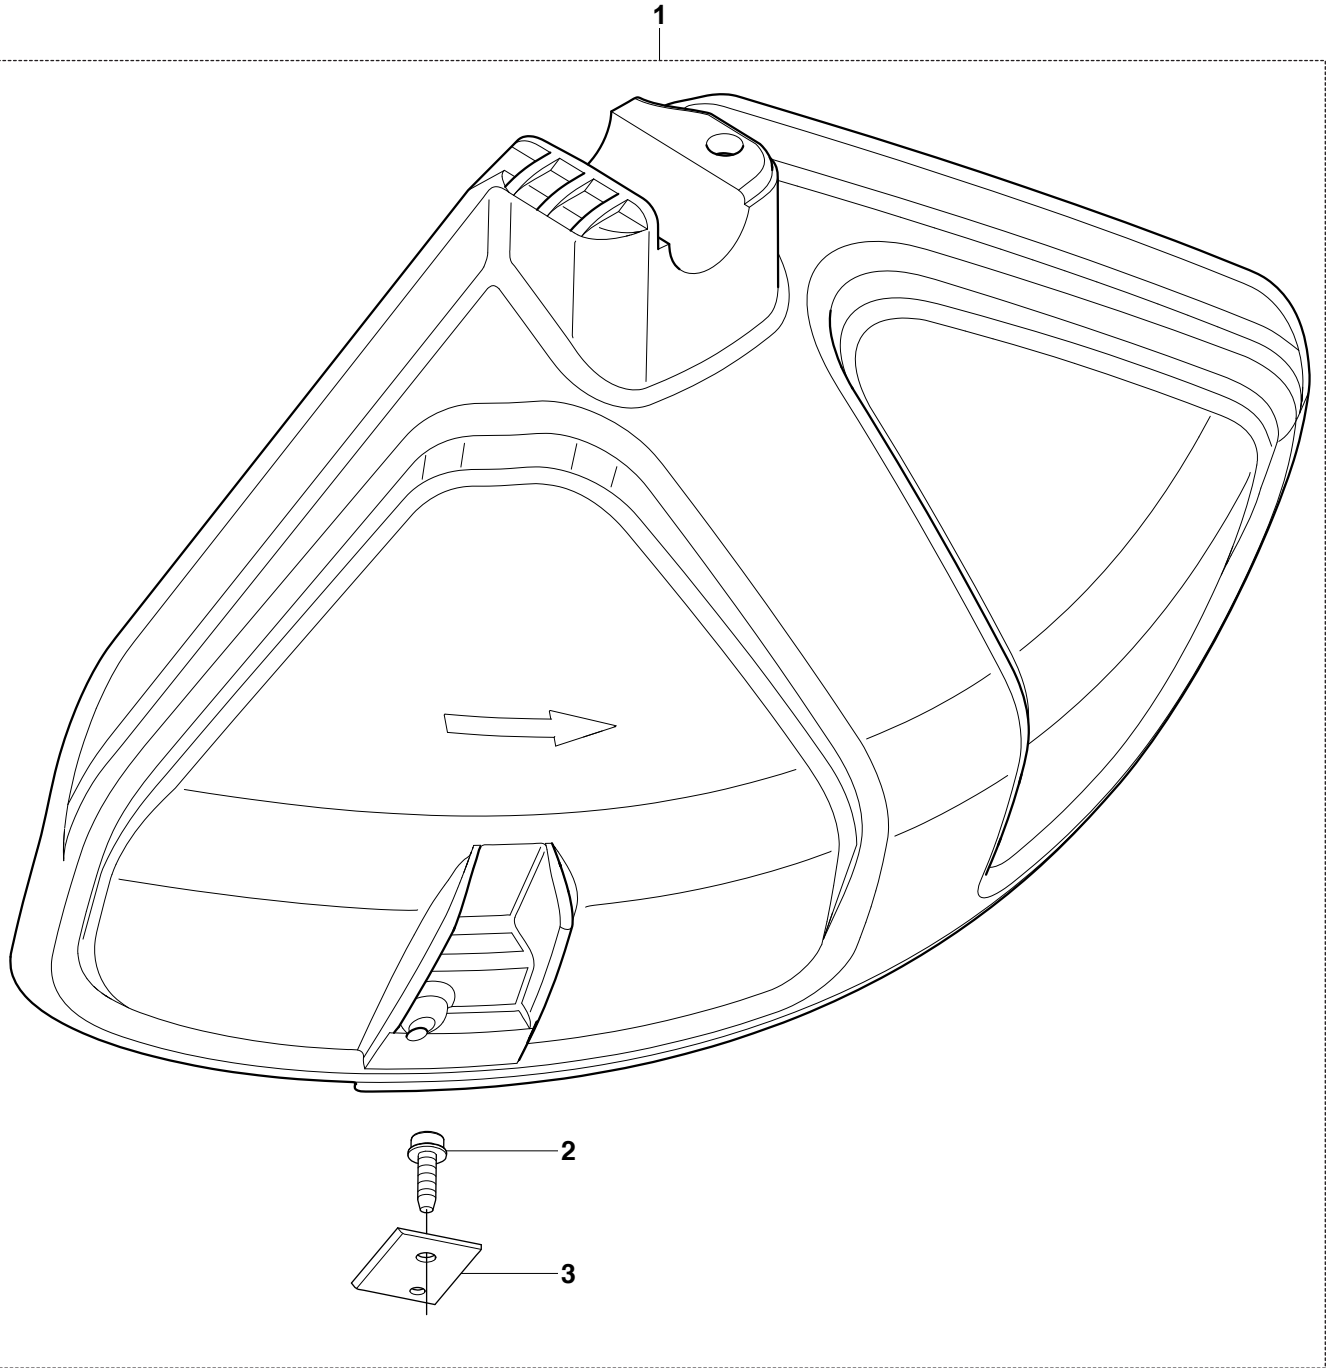

R 226R
ACCESSORIES

ACCESSORIES

Position	Article	Quantity	Notes	Kit
1	503 93 42-02	1		
2	503 21 07-16	1		1
3	503 79 88-01	1		1