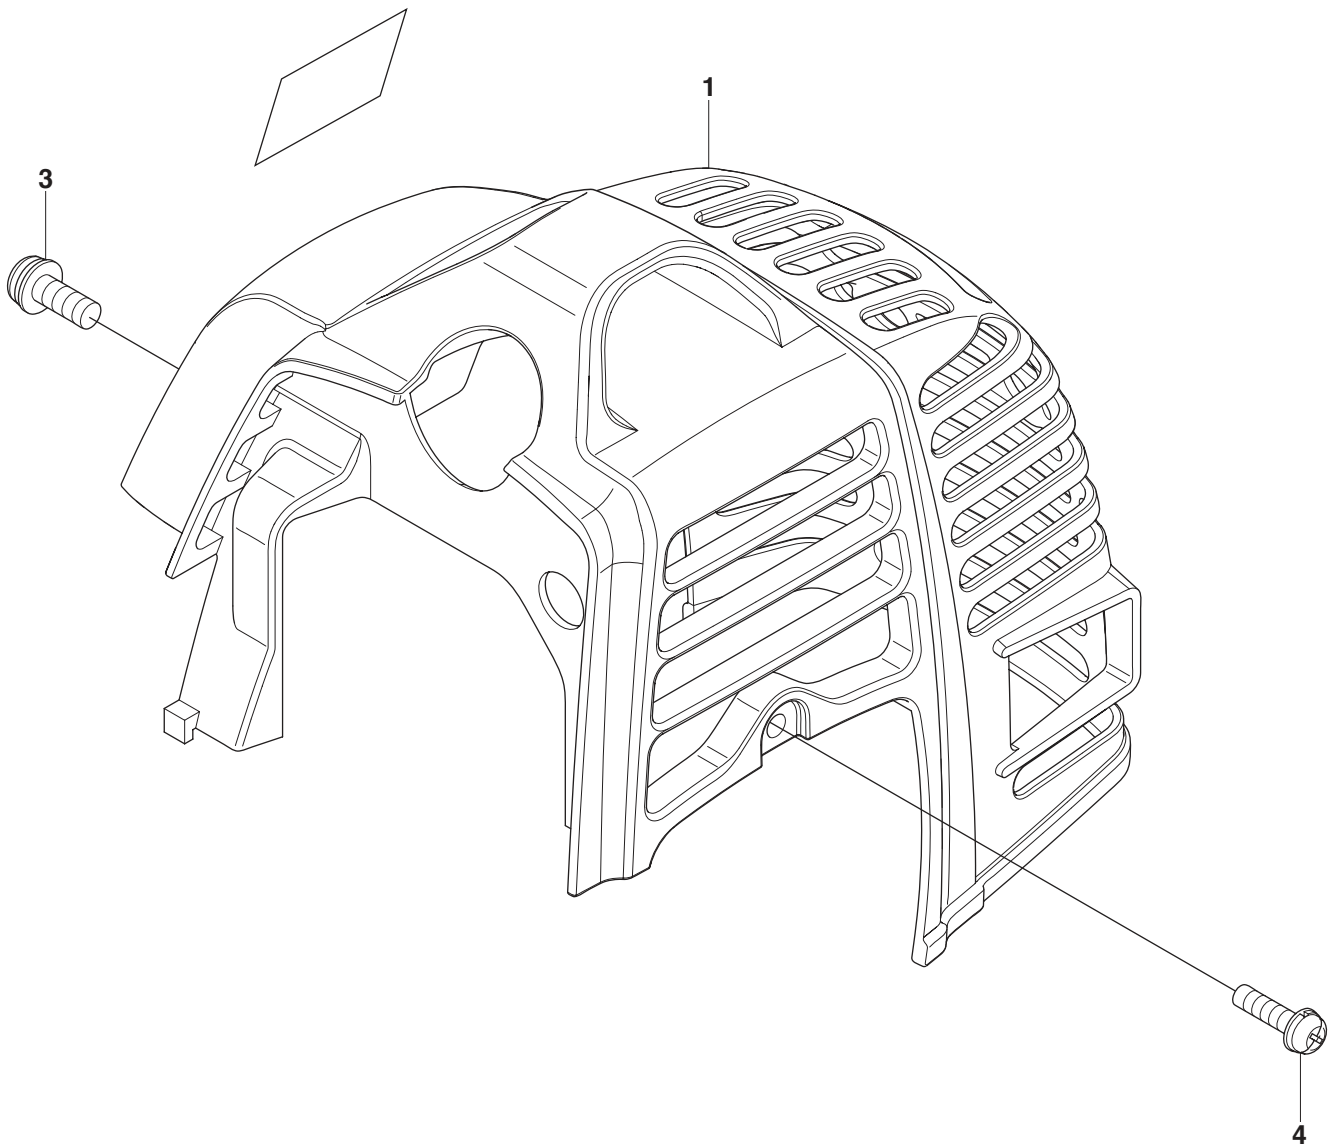

G 226R
CYLINDER COVER

CYLINDER COVER

Position	Article	Quantity	Notes	Kit
1	527 91 78-01	1		
2	527 91 87-01	1		
3	505 29 98-01	1		
4	512 36 10-01	1