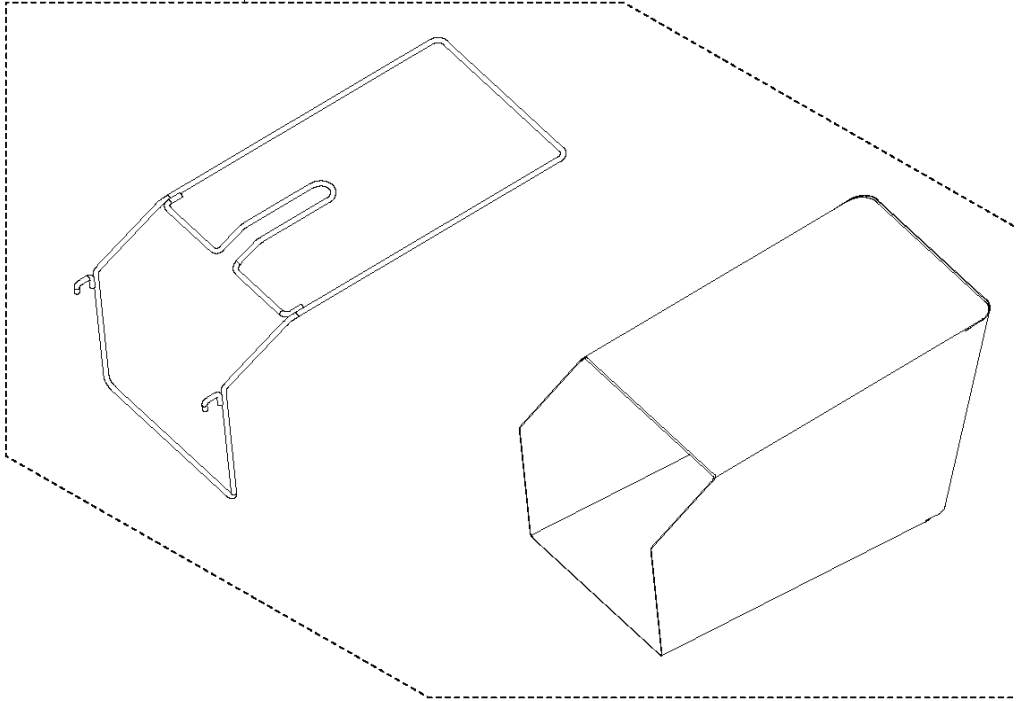

LAWN MOWERS: CONSUMER WALK-BEHINDS

PXM_REF	PXM_PARTNO	ОПИСАНИЕ	PXM_REMARK	КОЛ-ВО
1	598684111	PLATE KIT	SIDE DISCHARGE PLATE	1
2	598684119	FLAP	REAR DOOR	1
3	598684128	Уплотнительная пластина	SEALING PLATE	1
4	598861201	Крышка в сборе	CHASSIS	1
5	598684122	COVER KIT	FRONT COVER	1
6	598818701	AXLE	WHEEL AXLE	1
7	598512901	Колесо	FRONT WHEEL	2
8	598721701	DUST SEAL	DUST-PROOF RING	1
9	598513301	AXLE	REAR SHAFT	1
10	598684109	AXLE	WHEEL AXLE	1
11	598684103	Колесо	REAR WHEEL	2
12	599138801	ROD	HEIGHT ADJUSTMENT ROD	1
13	599138901	Пружина	HEIGHT ADJUSTMENT SPRING	1
14	598819001	КРЫШКА	SIDE PROTECTION COVER	1
15	599139101	HANDLE KIT	HEIGHT ADJUSTMENT HANDLE	1
16	599139001	PLATE KIT	HEIGHT ADJUSTMENT PLATE	1

D LC 151
GRASS HANDLING

01