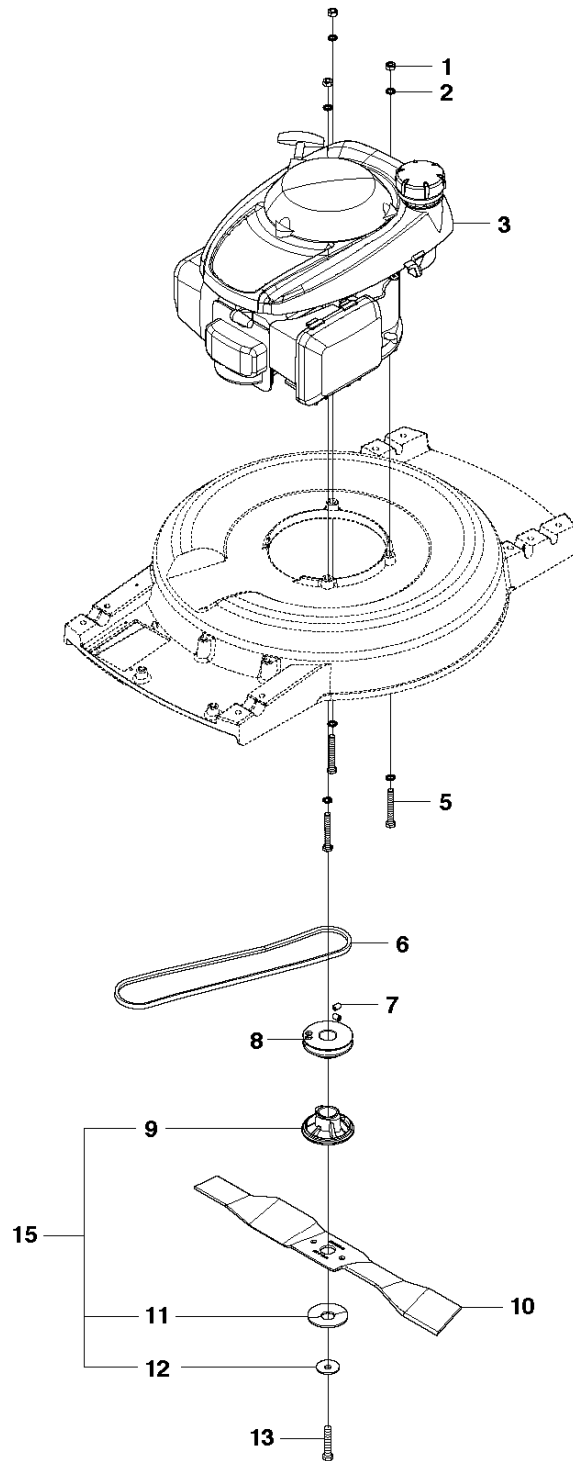

SPARE PARTS LIST

LAWN MOWERS: CONSUMER
WALK-BEHINDS

LB553 Se, 967257001, 2014

C LB553S e
ENGINE

ENGINE

LB553 Se, 967257001, 2014

Ref	Part No	Description	Remark	QTY	KIT
1	732 21 18-01	LOCK NUT		3	
2	734 11 64-01	WASHER		6	
3	.	TBD	GCV 160 A0 A3-HV-SD	1	
5	725 24 63-51	SCREW EHHM		3	
6	295 67 30-02	V-BELT	Kit: 580 86 28-01 (Belt with shell)	1	
7	505 39 03-01	SCREW IHSETM		2	
8	577 61 11-01	PULLEY		1	
9	295 68 82-01	BLADE SUPPORT		1	15
10	295 67 32-10	MOWER BLADE	Kit: 531 00 92-54 (Blade with box)	1	
11	295 67 44-01	SPRING		1	15
12	295 68 85-01	WASHER		1	15
13	295 67 46-02	BOLT		1	
14	585 83 52-05	DECAL		1	
15	531 00 92-73	KNIFE KIT		1	

B LB553S e
HANDLE

Ref	Part No	Description	Remark	QTY	KIT
28	725 23 82-51	SCREW EHHM		1	
1	503 31 11-02	BAIL ARM ASSY		1	
2	576 64 19-01	HANDLE GRIP		1	
3	503 32 09-01	BUSHING		1	
4	734 18 20-51	WASHER		1	
5	725 23 81-51	SCREW EHHM		2	
6	504 45 99-01	WASHER		1	
7	732 25 16-01	HEXAGON LOCKING NUT		2	
8	585 40 21-01	CABLE		1	
9	502 90 64-03	HANDLE ASSY		1	
10	579 20 35-01	THROTTLE CONTROL		1	
11	579 20 34-01	DRIVE CONTROL		1	
12	504 46 15-01	SCREW CRPANM		4	
13	503 31 17-02	PLATE		1	
14	502 90 35-02	HANDLE ASSY		1	
15	731 23 18-01	HEXAGON NUT		4	
16	735 21 64-01	LOCK WASHER		4	
17	503 31 25-02	ANTI-VIBRATION MOUNT		4	
18	503 29 83-02	LEVER ASSY		1	
19	504 45 73-01	WASHER		1	
20	727 65 43-51	SCREW RSQM		1	21
21	578 78 99-01	HANDLE ASSY		1	
22	295 68 05-01	WASHER		2	
23	727 64 57-51	SCREW RSQM		2	
24	579 41 39-01	ADJUSTING ROD		1	
25	579 29 71-01	SPRING		2	
26	732 21 18-01	LOCK NUT		2	
27	531 20 49-61	WASHER		2	
28	725 23 82-51	SCREW EHHM		1	