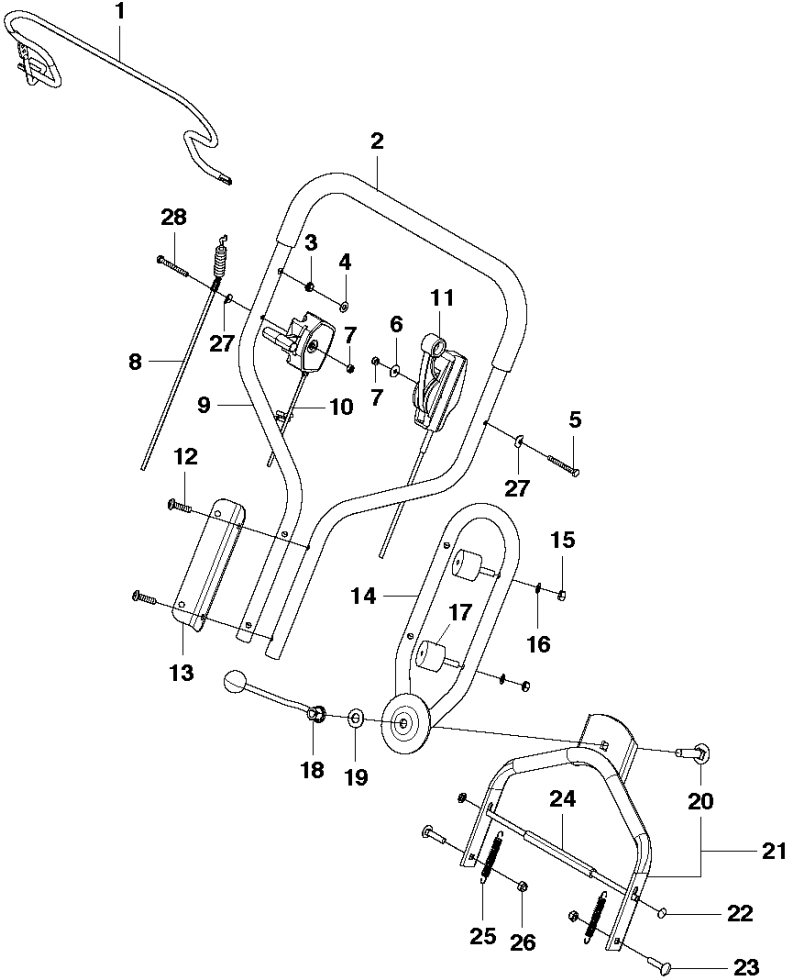

SPARE PARTS LIST

LAWN MOWERS: CONSUMER
WALK-BEHINDS

LB553 Se, 967257001, 2014

C LB553S e
ENGINE

ENGINE

LB553 Se, 967257001, 2014

Ref	Part No	Description	Remark	QTY	KIT
1	732 21 18-01	LOCK NUT		3	
2	734 11 64-01	WASHER		6	
3	.	TBD	GCV 160 A0 A3-HV-SD	1	
5	725 24 63-51	SCREW EHHM		3	
6	295 67 30-02	V-BELT	Kit: 580 86 28-01 (Belt with shell)	1	
7	505 39 03-01	SCREW IHSETM		2	
8	577 61 11-01	PULLEY		1	
9	295 68 82-01	BLADE SUPPORT		1	15
10	295 67 32-10	MOWER BLADE	Kit: 531 00 92-54 (Blade with box)	1	
11	295 67 44-01	SPRING		1	15
12	295 68 85-01	WASHER		1	15
13	295 67 46-02	BOLT		1	
14	585 83 52-05	DECAL		1	
15	531 00 92-73	KNIFE KIT		1	

B LB553S e
HANDLE

Ref	Part No	Description	Remark	QTY	KIT
28	725 23 82-51	SCREW EHHM		1	
1	503 31 11-02	BAIL ARM ASSY		1	
2	576 64 19-01	HANDLE GRIP		1	
3	503 32 09-01	BUSHING		1	
4	734 18 20-51	WASHER		1	
5	725 23 81-51	SCREW EHHM		2	
6	504 45 99-01	WASHER		1	
7	732 25 16-01	HEXAGON LOCKING NUT		2	
8	585 40 21-01	CABLE		1	
9	502 90 64-03	HANDLE ASSY		1	
10	579 20 35-01	THROTTLE CONTROL		1	
11	579 20 34-01	DRIVE CONTROL		1	
12	504 46 15-01	SCREW CRPANM		4	
13	503 31 17-02	PLATE		1	
14	502 90 35-02	HANDLE ASSY		1	
15	731 23 18-01	HEXAGON NUT		4	
16	735 21 64-01	LOCK WASHER		4	
17	503 31 25-02	ANTI-VIBRATION MOUNT		4	
18	503 29 83-02	LEVER ASSY		1	
19	504 45 73-01	WASHER		1	
20	727 65 43-51	SCREW RSQM		1	21
21	578 78 99-01	HANDLE ASSY		1	
22	295 68 05-01	WASHER		2	
23	727 64 57-51	SCREW RSQM		2	
24	579 41 39-01	ADJUSTING ROD		1	
25	579 29 71-01	SPRING		2	
26	732 21 18-01	LOCK NUT		2	
27	531 20 49-61	WASHER		2	
28	725 23 82-51	SCREW EHHM		1	