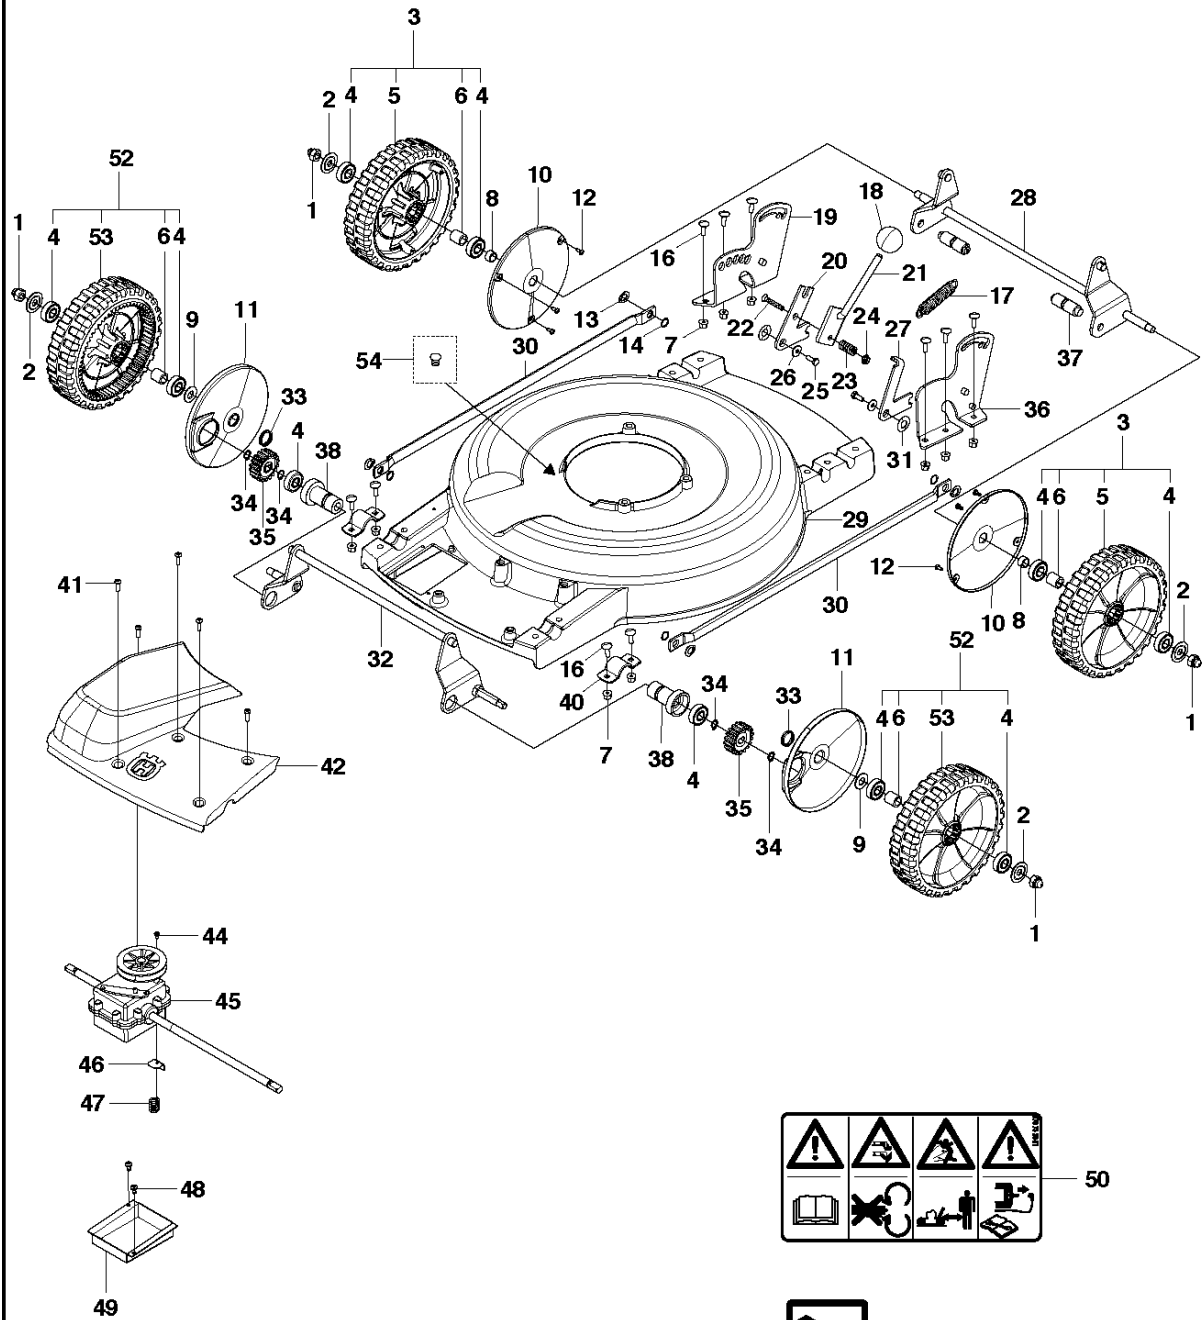

A LB553S e
DECK

Ref	Part No	Description	Remark	QTY	KIT
1	295 67 71-05	NUT		4	
2	295 66 67-02	WASHER		4	
3	295 66 71-04	WHEEL		2	
4	295 67 42-01	BALL BEARING	6201 2RS/C3	10	3, 52
5	295 68 87-04	WHEEL ASSY		2	3
6	295 66 72-01	SPACER		4	3, 52
7	295 68 04-03	LOCKING NUT		10	
8	295 66 62-02	SPACER		2	
9	295 67 52-01	SPACER WASHER		2	
10	295 66 73-01	SHIELD		2	
11	579 58 06-01	SHIELD		2	
12	729 57 74-01	SCREW CRPANT		6	
13	295 67 74-01	RING		4	
14	740 42 10-00	O-RING		4	
16	727 63 72-51	SCREW RSQM		10	
17	295 67 43-01	SPRING		1	
18	295 67 81-01	BALL		1	
19	578 79 02-01	HANDLE SUPPORT ASSY		1	
20	579 58 17-01	LINK ARM		1	
21	295 66 16-02	LEVER ASSY		1	
22	725 63 78-51	SCREW IHCSFM		1	
23	734 11 56-01	WASHER		1	
24	731 71 16-51	HEXAGON NUT FLANGED		1	
25	725 23 68-01	SCREW		2	
26	523 06 61-01	WASHER		2	
27	295 66 77-01	LEVER		1	
28	295 66 09-01	AXLE ASSY		1	
29	295 65 90-01	CHASSIS		1	
30	295 66 03-01	ROD		2	
31	578 33 87-01	DISC SPRING		2	
32	579 58 11-01	AXLE		1	
33	295 67 87-02	SPRING		2	
34	735 31 14-01	CIRCLIP		4	
35	295 66 69-01	PINION		2	
36	578 79 01-01	HANDLE SUPPORT ASSY		1	
37	295 65 96-01	SHAFT		2	
38	579 58 10-01	SHAFT		2	
40	295 66 17-01	HOLDER		2	
41	578 97 60-02	SCREW ITPANTT		5	
42	577 51 12-01	COVER		1	
44	729 53 40-01	SCREW CRPANT		1	
45	579 58 08-01	GEAR BOX		1	
46	295 67 89-01	BRACKET		1	
47	295 67 48-01	SPRING		1	
48	502 43 52-01	SCREW ITPANTT		2	
49	295 66 74-01	CUP		1	
50	579 73 39-01	DECAL		1	
51	520 29 05-02	LABEL		1	
52	295 66 70-04	WHEEL ASSY		2	
53	295 68 86-04	WHEEL ASSY		2	52
54	586 58 85-01	PLUG	For chassis with hole	1