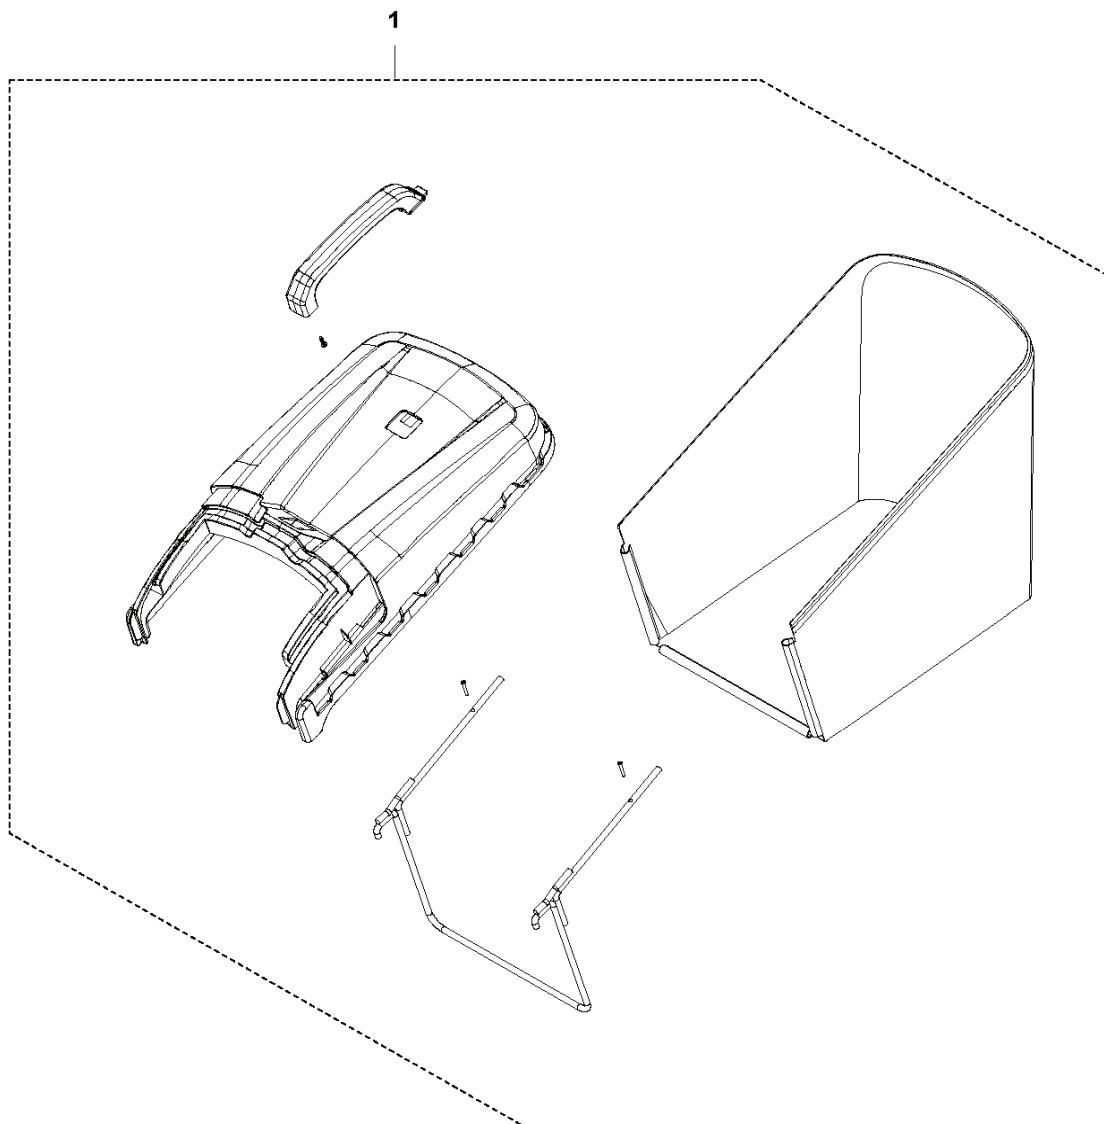

LAWN MOWERS: CONSUMER WALK-BEHINDS

РХМ_REF	РХМ_PARTNO	ОПИСАНИЕ	РХМ_REMARK	КОЛ-ВО
1	599349369	Крышка в сборе	CHASSIS	1
2	599349371	COVER KIT	FRONT COVER	1
3	599349373	FLAP	REAR DOOR	1
4	599349409	PLATE KIT	(blank)	1
5	599349423	Колесо	REAR WHEEL	1
6	599349386	AXLE	WHEEL AXLE	1
7	599349420	TRANSMISSION KIT	REAR TRANSMISSION	1
8	599349396	Набор шестернь	WHEEL DRIVE	2
9	599349367	Колесо	FRONT WHEEL	1
10	599349387	AXLE	WHEEL AXLE	2
11	599349382	AXLE	FRONT AXLE FIXING	1
12	599349399	HANDLE KIT	HEIGHT ADJUSTMENT HANDLE	1
13	599349363	PLATE KIT	HEIGHT ADJUSTMENT PLATE	1
14	599349366	Пружина	HEIGHT ADJUSTMENT SPRING	1
15	599349364	ROD	HEIGHT ADJUSTMENT ROD	1

D LC 140SP
GRASS HANDLING