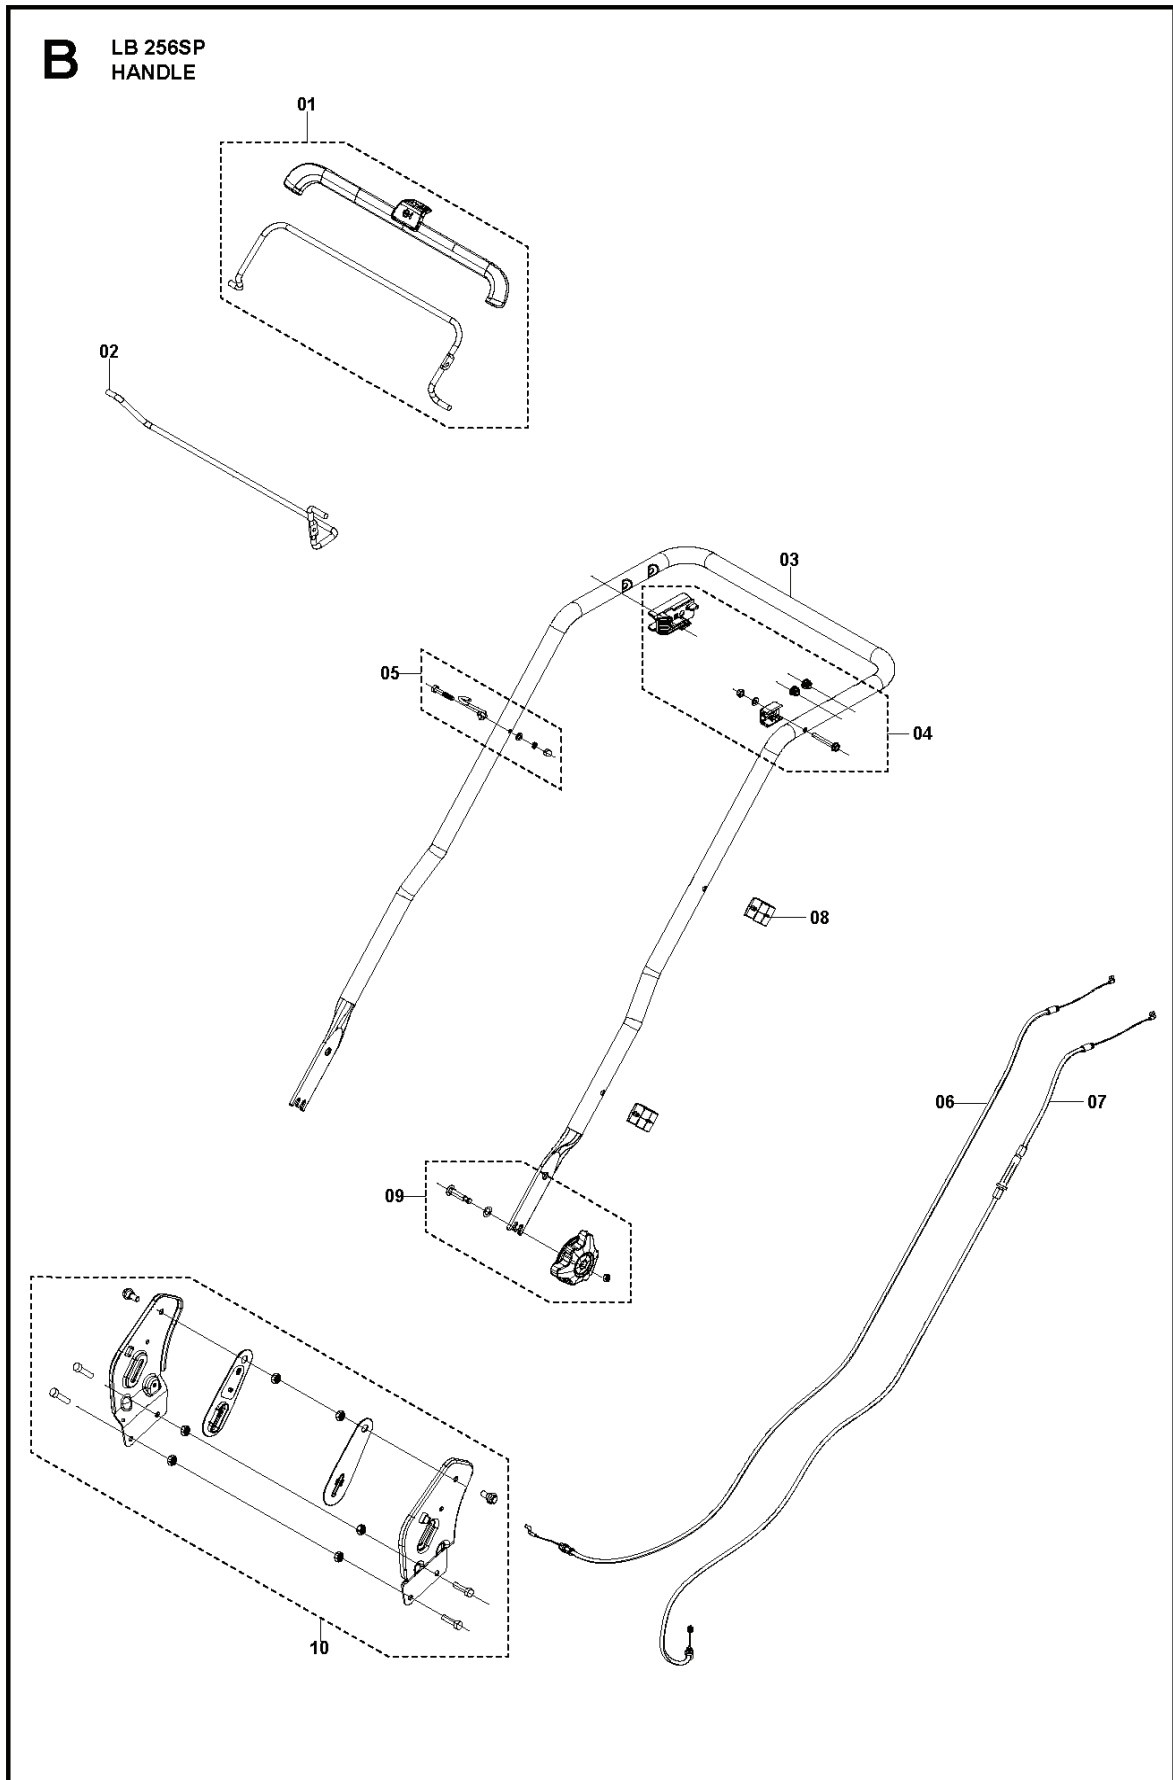

LAWN MOWERS: CONSUMER WALK-BEHINDS

PXM_REF	PXM_PARTNO	ОПИСАНИЕ	PXM_REMARK	КОЛ-ВО
1	598818201	BAIL ARM ASSY		1
2	598861901	ROD	DRIVE ROD	1
3	598721901	HANDLE KIT	HANDLE AND SHEATH	1
4	598684129	BAIL ARM ASSY	BAIL ARM	1
5	598825601	HANDLE KIT	HANDLE	1
6	529596301	Провод	FLAMEOUT CABLE	1
7	598861801	CABLE ASSY 2035	DRIVE CABLE ASSY	1
8	598861401	CLAMP	CABLE CLIP	1
9	598684125	KNOB ASSY	KNOB	2
10	598684113	SUPPORT KIT	HANDLE BRACKET	1